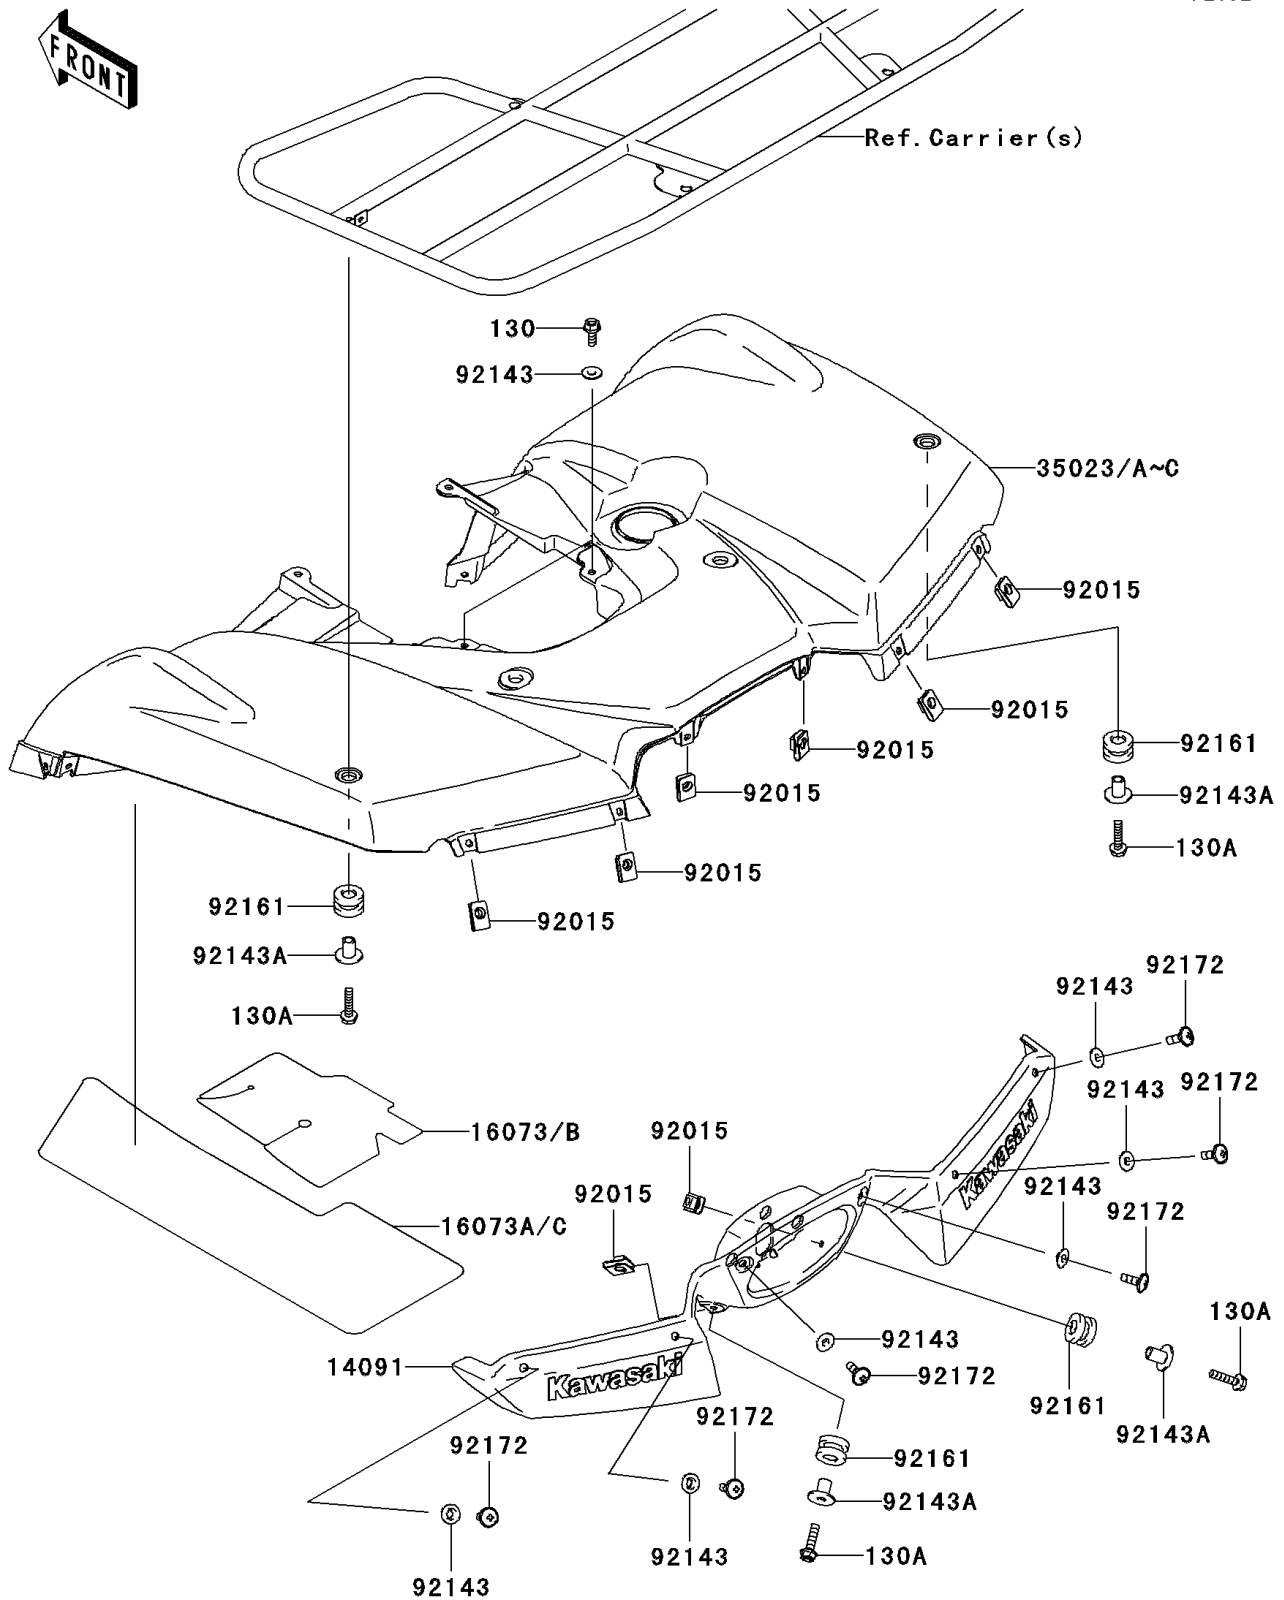

2006 Brute Force 750 4x4i PARTS DIAGRAM

Rear Fender(s)

F2172

2006 Brute Force 750 4x4i PARTS LIST

Rear Fender(s)

ITEM NAME	PART NUMBER	QUANTITY
BOLT-FLANGED,6X16 (Ref # 130)	130J0616	1
BOLT-FLANGED,6X25 (Ref # 130A)	130J0625	1
COVER,TAIL LAMP,F.BLACK (Ref # 14091)	14091-0252-6Z	1
INSULATOR,REAR FENDER,INNER (Ref # 16073)	16073-0013	1
INSULATOR,REAR FENDER,OUTER (Ref # 16073A)	16073-0014	1
FENDER-REAR,A.RED (Ref # 35023)	35023-0050-260	1
FENDER-REAR,W.GREEN (Ref # 35023A)	35023-0050-286	1
NUT,6MM (Ref # 92015)	92015-1602	1
COLLAR (Ref # 92143)	92143-1087	1
COLLAR (Ref # 92143A)	92143-1960	1
DAMPER (Ref # 92161)	92161-0106	1
SCREW,6X18 (Ref # 92172)	92172-0002	1