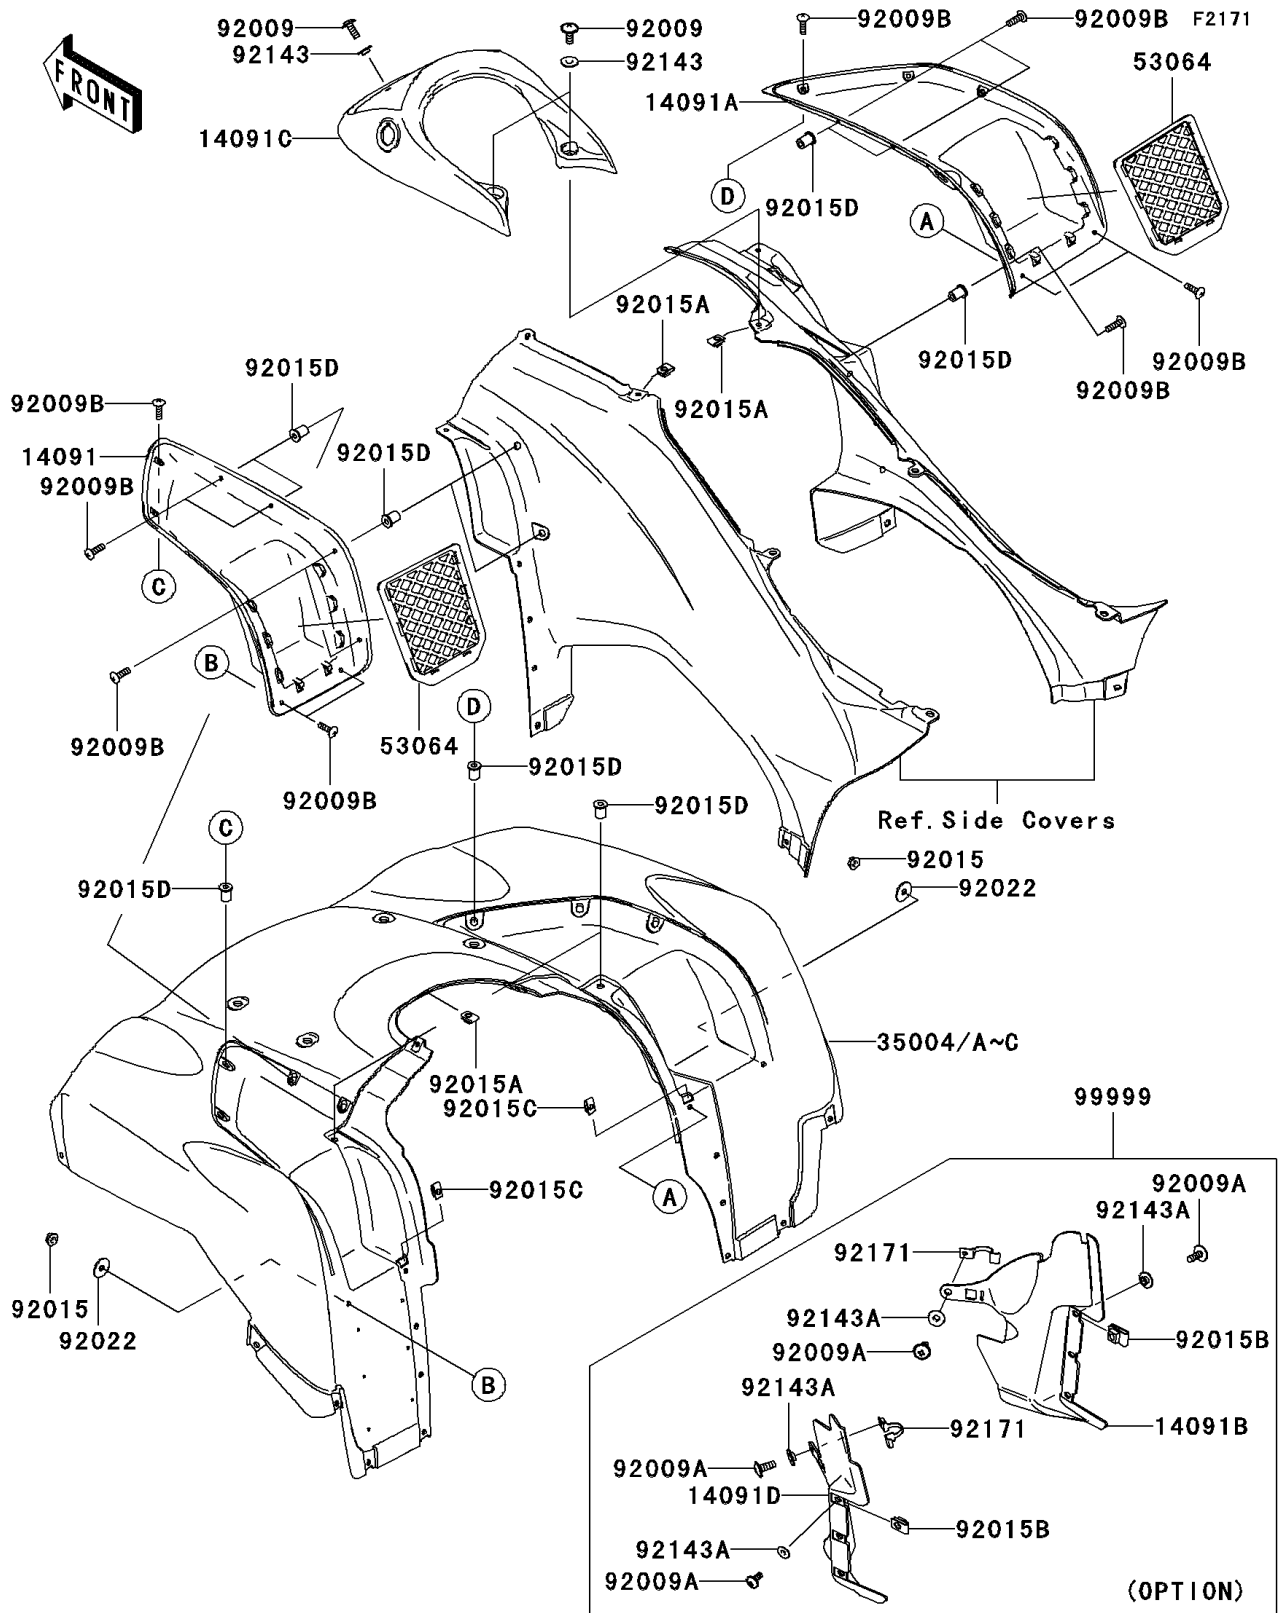

2006 Brute Force 750 4x4i PARTS DIAGRAM

Front Fender(s)

2006 Brute Force 750 4x4i PARTS LIST

Front Fender(s)

ITEM NAME	PART NUMBER	QUANTITY
COVER,POCKET,LH,F.BLACK (Ref # 14091)	14091-0135-6Z	1
COVER,POCKET,RH,F.BLACK (Ref # 14091A)	14091-0136-6Z	1
COVER,SIDE,INNER,RH (Ref # 14091B)	14091-0179	1
COVER,TOP,F.BLACK (Ref # 14091C)	14091-0270-6Z	1
COVER,SIDE,INNER,LH (Ref # 14091D)	14091-0337	1
FENDER-FRONT,A.RED (Ref # 35004)	35004-0047-260	1
FENDER-FRONT,W.GREEN (Ref # 35004A)	35004-0047-286	1
NET-CARGO (Ref # 53064)	53064-0002	1
SCREW,6X16 (Ref # 92009)	92009-1621	2
SCREW,5X18 (Ref # 92009B)	92009-1655	1
NUT,FLANGED,5MM (Ref # 92015)	92015-1259	1
NUT,6MM (Ref # 92015A)	92015-1602	2
NUT,5MM (Ref # 92015C)	92015-1710	1
NUT,WELL,5MM (Ref # 92015D)	92015-1757	1
WASHER,5.5X20X1.2 (Ref # 92022)	92022-1581	1
COLLAR (Ref # 92143)	92143-1087	2
CLAMP (Ref # 92171)	92171-0223	1
INNER FENDER KIT (Ref # 99999)	99999-0055	1