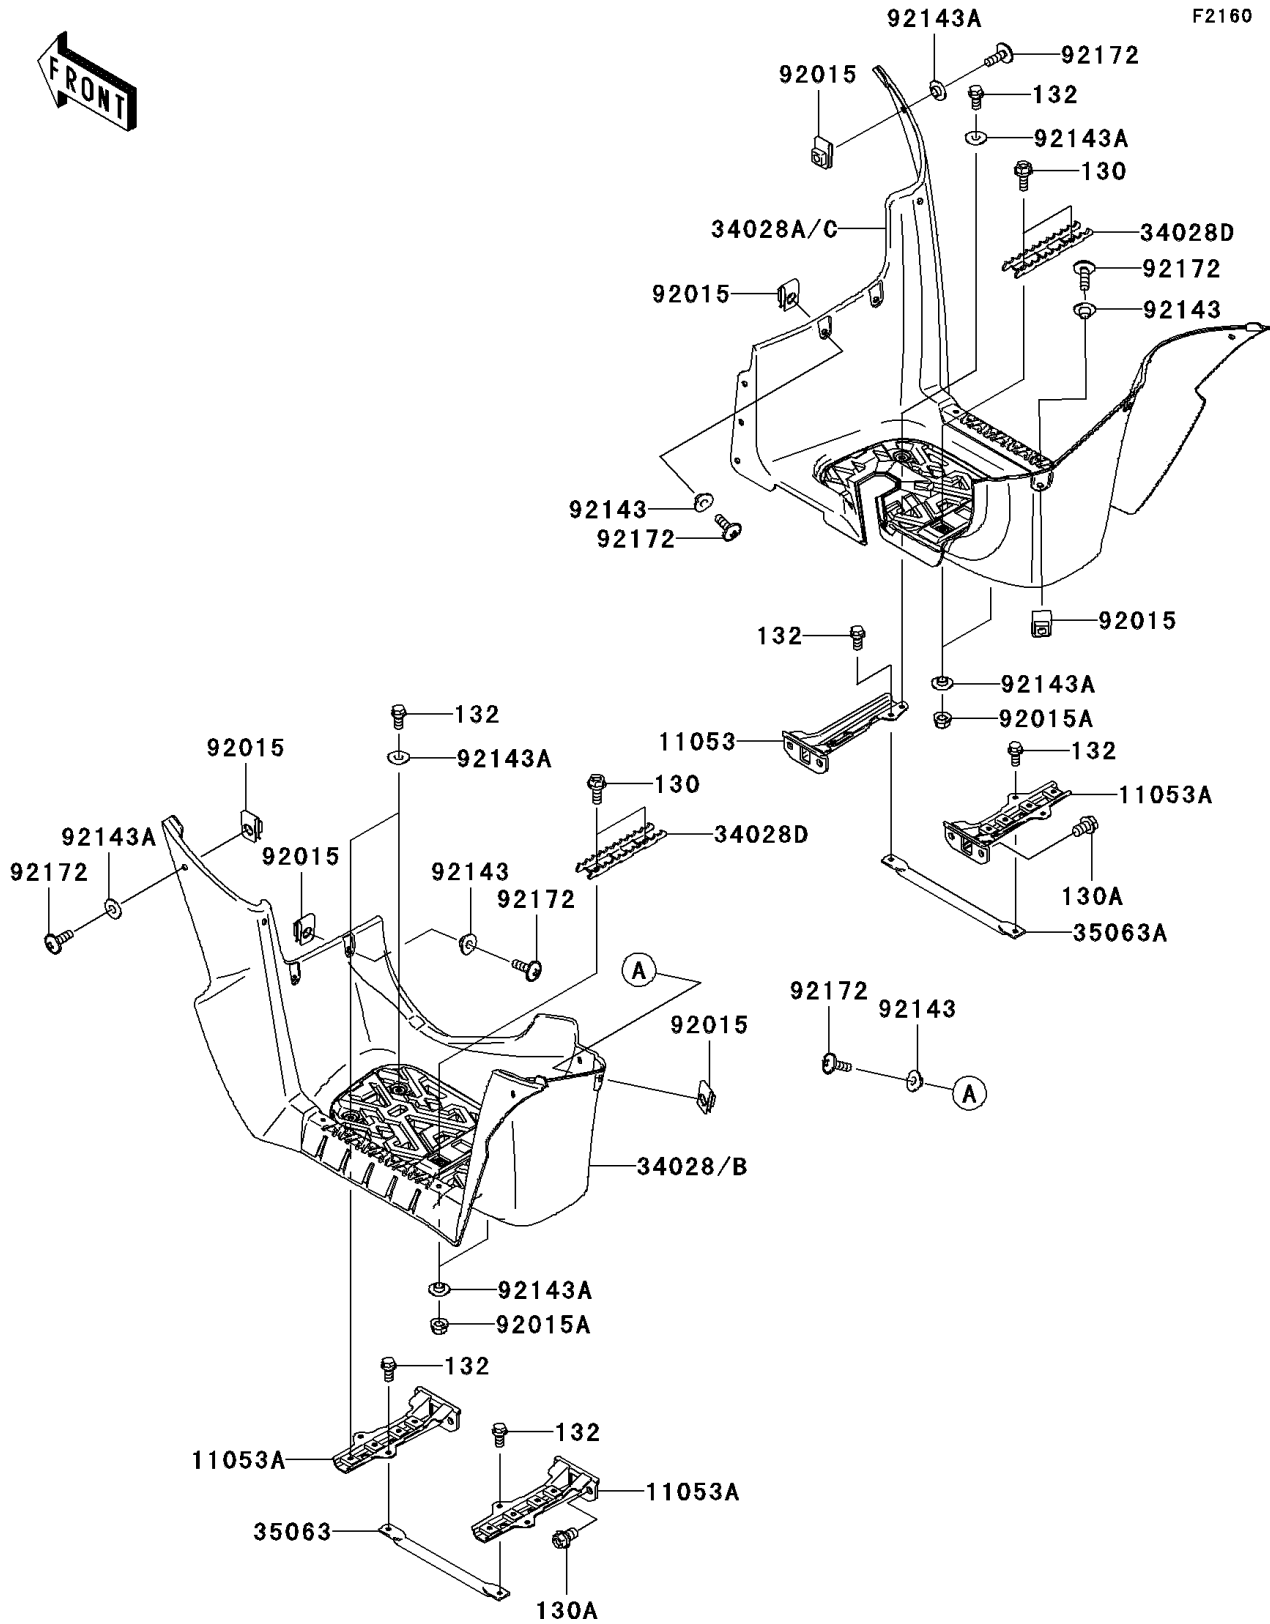

2007 Brute Force 750 4x4i PARTS DIAGRAM

Footrests

2007 Brute Force 750 4x4i PARTS LIST

Footrests

ITEM NAME	PART NUMBER	QUANTITY
BOLT-FLANGED,6X16 (Ref # 130)	130J0616	4
BOLT-FLANGED,10X16 (Ref # 130A)	130S1016	8
BOLT-FLANGED-SMALL,6X12 (Ref # 132)	132J0612	11
BRACKET,FOOT BOARD,RH (Ref # 11053)	11053-0994	1
BRACKET,FOOT BOARD (Ref # 11053A)	11053-0996	3
STEP,FOOT BOARD,LH,F.BLACK (Ref # 34028B)	34028-0054-6Z	1
STEP,FOOT BOARD,RH,F.BLACK (Ref # 34028C)	34028-0055-6Z	1
STEP,FOOT PEG,F.BLACK (Ref # 34028D)	34028-1487-21	2
STAY,STEP,LH (Ref # 35063)	35063-0098	1
STAY,STEP,RH (Ref # 35063A)	35063-0099	1
NUT,6MM (Ref # 92015)	92015-1602	17
NUT,LOCK,FLANGED,6MM (Ref # 92015A)	92015-1603	4
COLLAR (Ref # 92143)	92143-1057	4
COLLAR (Ref # 92143A)	92143-1087	24
SCREW,6X18 (Ref # 92172)	92172-0002	17