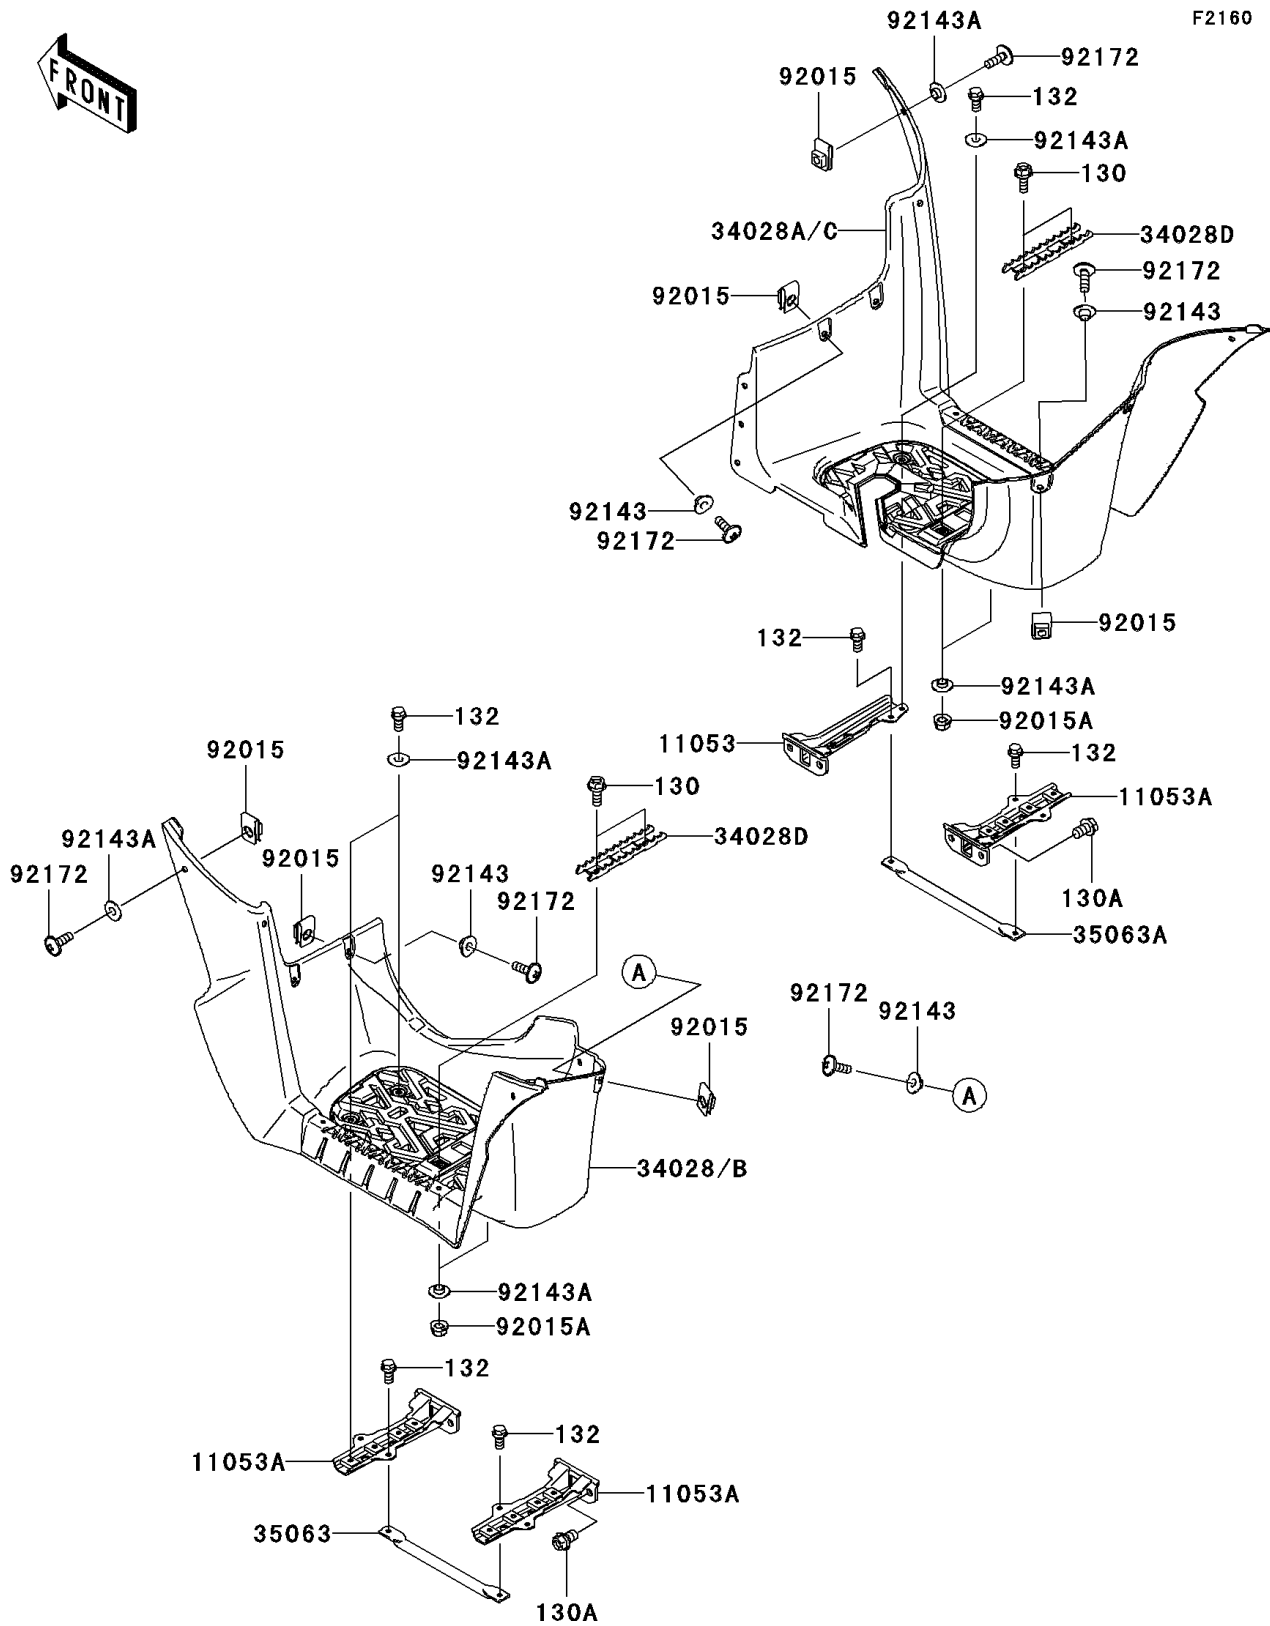

2007 Brute Force 750 4x4i PARTS DIAGRAM

Footrests

2007 Brute Force 750 4x4i PARTS LIST

Footrests

ITEM NAME	PART NUMBER	QUANTITY
BOLT-FLANGED,6X16 (Ref # 130)	130J0616	1
BOLT-FLANGED,10X16 (Ref # 130A)	130S1016	1
BOLT-FLANGED-SMALL,6X12 (Ref # 132)	132J0612	1
BRACKET,FOOT BOARD,RH (Ref # 11053)	11053-0994	1
BRACKET,FOOT BOARD (Ref # 11053A)	11053-0996	1
STEP,FOOT BOARD,LH,F.BLACK (Ref # 34028B)	34028-0054-6Z	1
STEP,FOOT BOARD,RH,F.BLACK (Ref # 34028C)	34028-0055-6Z	1
STEP,FOOT PEG,F.BLACK (Ref # 34028D)	34028-1487-21	1
STAY,STEP,LH (Ref # 35063)	35063-0098	1
STAY,STEP,RH (Ref # 35063A)	35063-0099	1
NUT,6MM (Ref # 92015)	92015-1602	1
NUT,LOCK,FLANGED,6MM (Ref # 92015A)	92015-1603	1
COLLAR (Ref # 92143)	92143-1057	1
COLLAR (Ref # 92143A)	92143-1087	1
SCREW,6X18 (Ref # 92172)	92172-0002	1