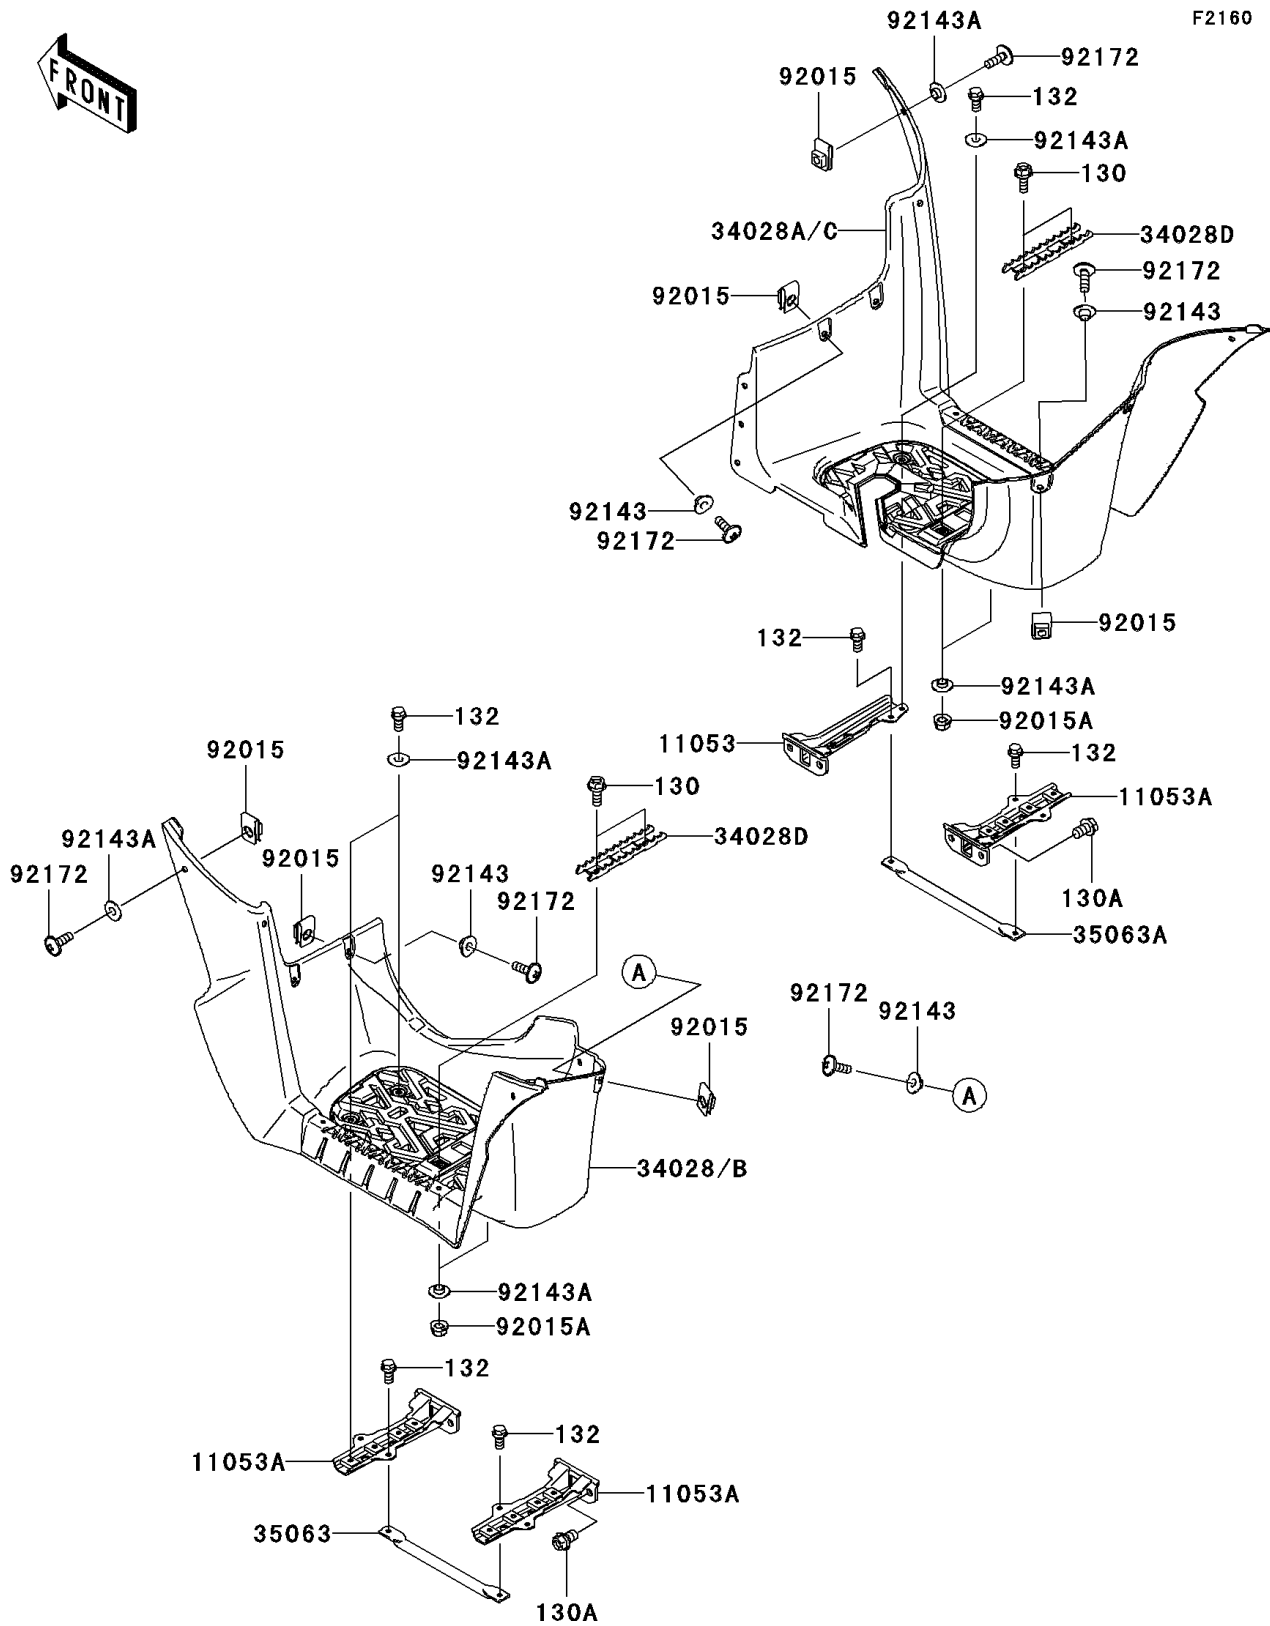

2006 Brute Force 750 4x4i PARTS DIAGRAM

Footrests

2006 Brute Force 750 4x4i PARTS LIST

Footrests

ITEM NAME	PART NUMBER	QUANTITY
BOLT-FLANGED,6X16 (Ref # 130)	130J0616	1
BOLT-FLANGED,10X16 (Ref # 130A)	130S1016	1
BOLT-FLANGED-SMALL,6X12 (Ref # 132)	132J0612	1
BRACKET,FOOT BOARD,RH (Ref # 11053)	11053-0994	1
BRACKET,FOOT BOARD (Ref # 11053A)	11053-0996	1
STEP,FOOT BOARD,LH,F.BLACK (Ref # 34028)	34028-0021-6Z	1
STEP,FOOT BOARD,RH,F.BLACK (Ref # 34028A)	34028-0022-6Z	1
STEP,FOOT PEG,F.BLACK (Ref # 34028D)	34028-1487-21	1
STAY,STEP,LH (Ref # 35063)	35063-0098	1
STAY,STEP,RH (Ref # 35063A)	35063-0099	1
NUT,6MM (Ref # 92015)	92015-1602	1
NUT,LOCK,FLANGED,6MM (Ref # 92015A)	92015-1603	1
COLLAR (Ref # 92143)	92143-1057	1
COLLAR (Ref # 92143A)	92143-1087	1
SCREW,6X18 (Ref # 92172)	92172-0002	1