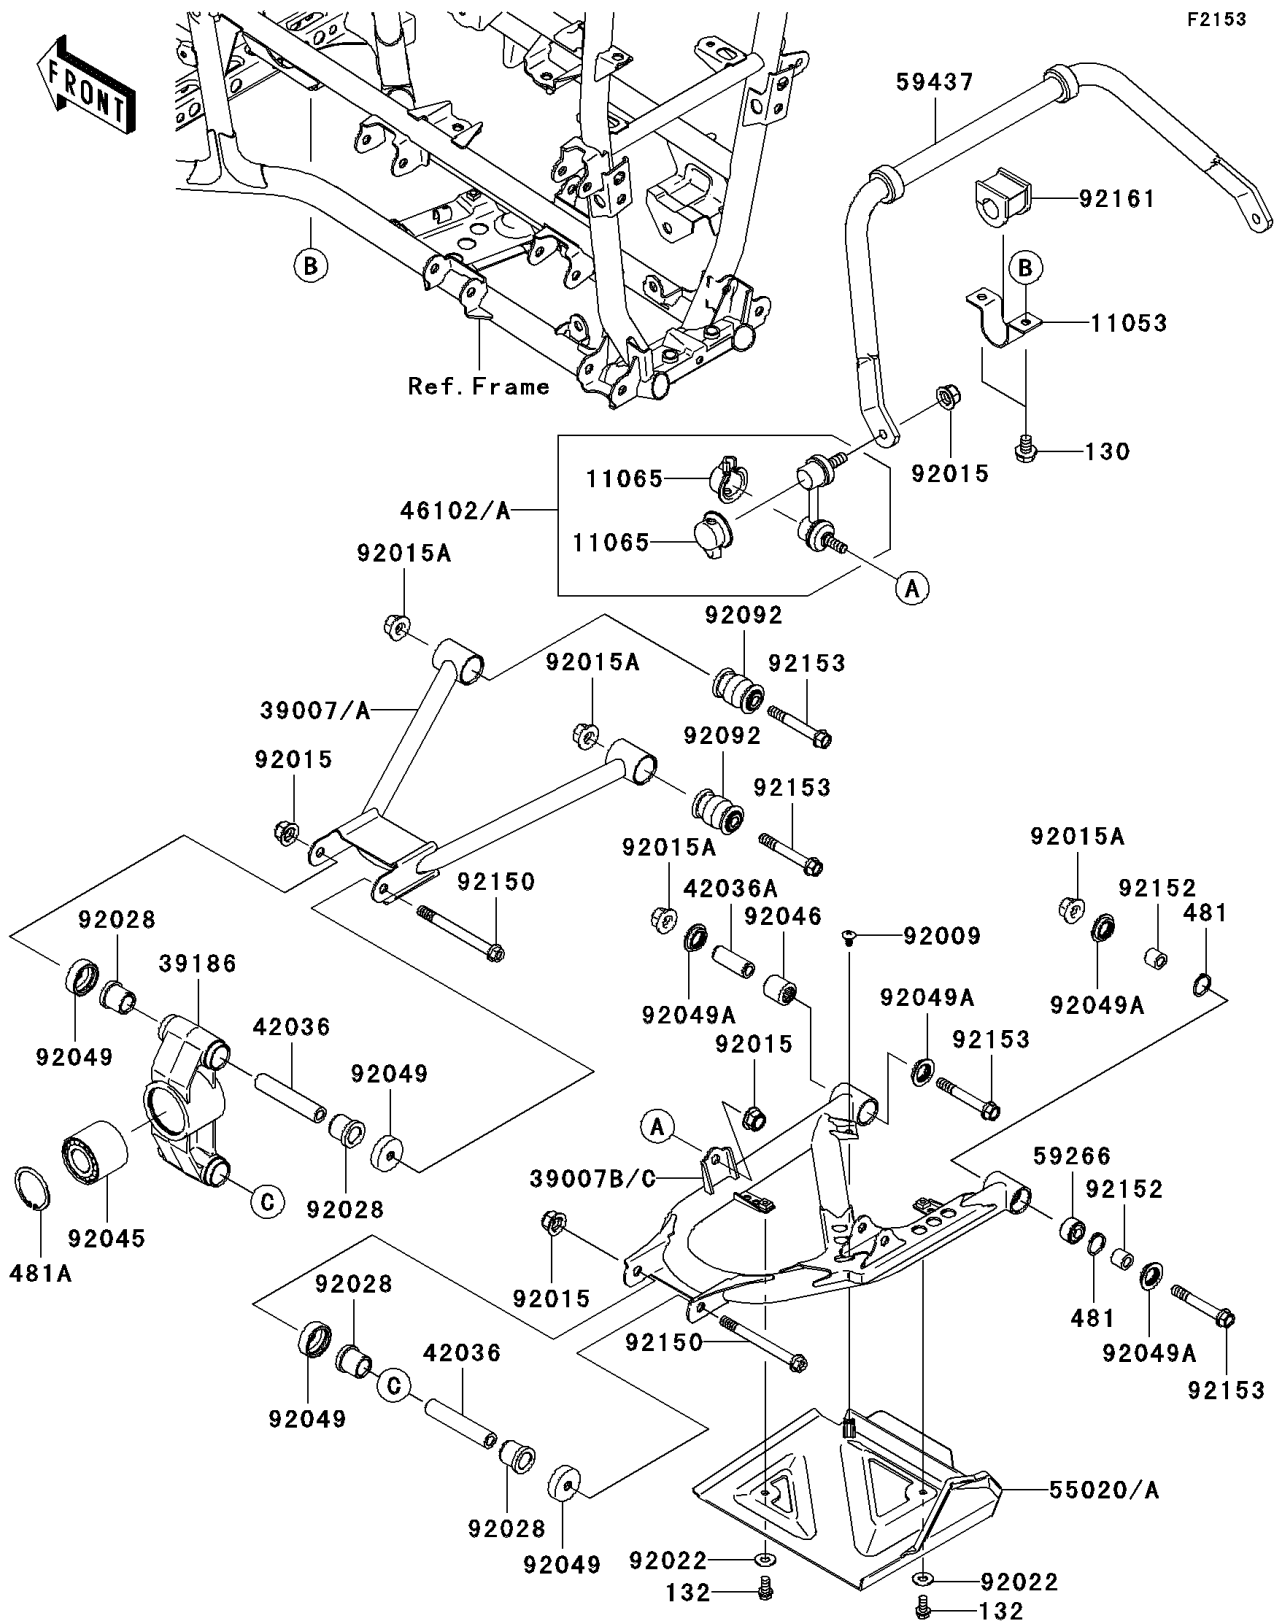

2006 Brute Force 750 4x4i PARTS DIAGRAM

Rear Suspension

2006 Brute Force 750 4x4i PARTS LIST

Rear Suspension

ITEM NAME	PART NUMBER	QUANTITY
BOLT-FLANGED,8X12 (Ref # 130)	130J0812	1
BOLT-FLANGED-SMALL,6X12 (Ref # 132)	132J0612	1
CIRCLIP (Ref # 481)	481J2400	1
CIRCLIP (Ref # 481A)	481J5200	1
BRACKET,STABILIZER (Ref # 11053)	11053-1833	1
CAP (Ref # 11065)	11065-0086	1
ARM-SUSP,RR,UPP,LH (Ref # 39007)	39007-0021	1
ARM-SUSP,RR,UPP,RH (Ref # 39007A)	39007-0022	1
ARM-SUSP,RR,LWR,LH (Ref # 39007B)	39007-0038	1
ARM-SUSP,RR,LWR,RH (Ref # 39007C)	39007-0039	1
KNUCKLE,RR (Ref # 39186)	39186-0030	1
SLEEVE,10X17X85.6 (Ref # 42036)	42036-1190	1
SLEEVE (Ref # 42036A)	42036-1376	1
ROD,STABILIZER,LH (Ref # 46102)	46102-0055	1
ROD,STABILIZER,RH (Ref # 46102A)	46102-0056	1
GUARD,REAR ARM,LH,F.BLACK (Ref # 55020)	55020-0166-6Z	1
GUARD,REAR ARM,RH,F.BLACK (Ref # 55020A)	55020-0167-6Z	1
JOINT-BALL (Ref # 59266)	59266-0013	1
STABILIZER (Ref # 59437)	59437-0001	1
SCREW,6X12 (Ref # 92009)	92009-1480	1
NUT,FLANGED,10MM (Ref # 92015)	92015-1335	1
NUT,FLANGED,10MM (Ref # 92015A)	92015-1415	1
WASHER,7X16X1.2 (Ref # 92022)	92022-024	1
BUSHING (Ref # 92028)	92028-1466	1
BEARING-BALL,25BWD02A (Ref # 92045)	92045-0021	1
BEARING-NEEDLE (Ref # 92046)	92046-1046	1
SEAL-OIL,KNUCKLE (Ref # 92049)	92049-1198	1
SEAL-OIL,MHA17245.7F (Ref # 92049A)	92049-1223	1
BUSHING-RUBBER (Ref # 92092)	92092-0004	1

2006 Brute Force 750 4x4i PARTS LIST

Rear Suspension

ITEM NAME	PART NUMBER	QUANTITY
BOLT,FLANGED,10X105 (Ref # 92150)	92150-1624	1
COLLAR,10X17X14.5 (Ref # 92152)	92152-1455	1
BOLT,FLANGED,10X70 (Ref # 92153)	92153-0666	1
DAMPER (Ref # 92161)	92161-0265	1