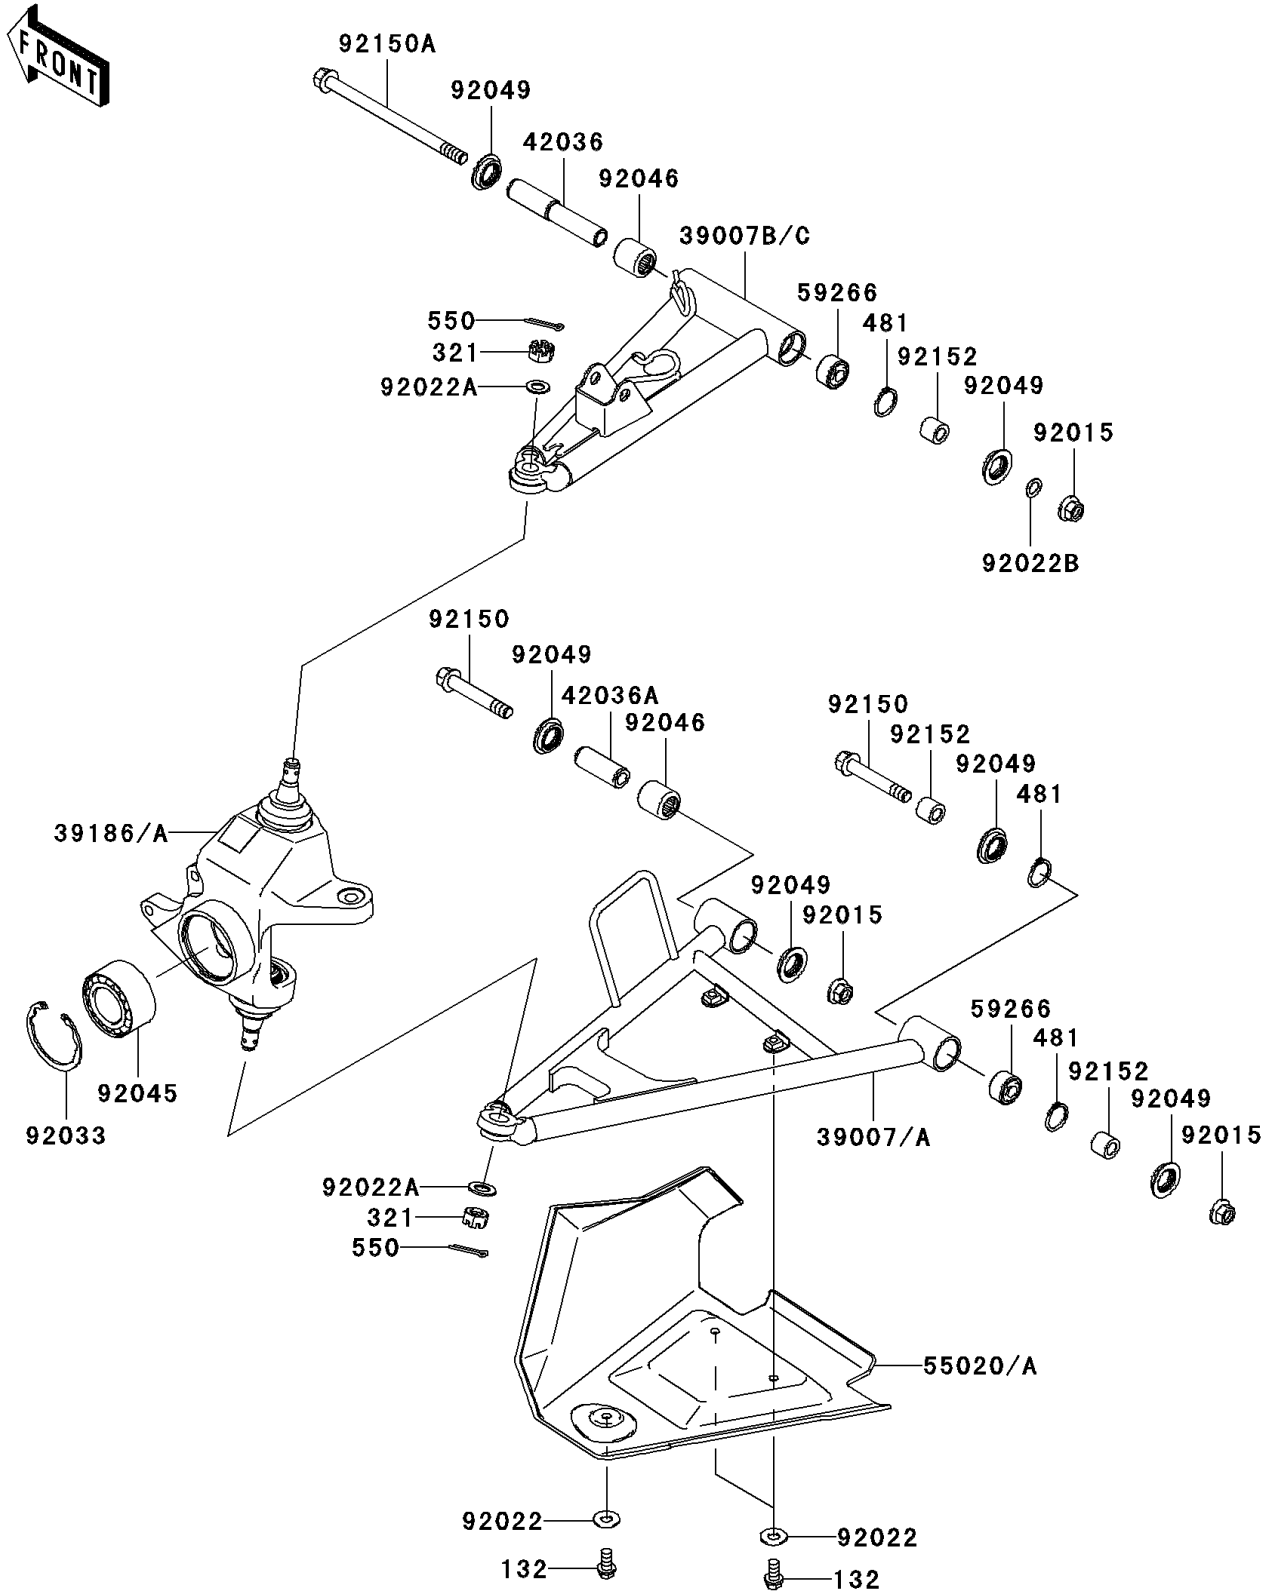

2007 Brute Force 750 4x4i PARTS DIAGRAM

Front Suspension(JKAVFDA1 6B524415-)

F2152A

2007 Brute Force 750 4x4i PARTS LIST

Front Suspension(JKAVFDA1 6B524415-)

ITEM NAME	PART NUMBER	QUANTITY
BOLT-FLANGED-SMALL,6X12 (Ref # 132)	132J0612	1
NUT-CASTLE,12MM (Ref # 321)	321H1200	1
CIRCLIP (Ref # 481)	481J2400	1
PIN-COTTER,3.0X25 (Ref # 550)	550D3025	1
ARM-SUSP,FR,LWR,LH (Ref # 39007)	39007-0064	1
ARM-SUSP,FR,LWR,RH (Ref # 39007A)	39007-0065	1
ARM-SUSP,FR,UPP,LH (Ref # 39007B)	39007-0066	1
ARM-SUSP,FR,UPP,RH (Ref # 39007C)	39007-0067	1
KNUCKLE ASSY,FR,LH (Ref # 39186)	39186-0033	1
KNUCKLE ASSY,FR,RH (Ref # 39186A)	39186-0034	1
SLEEVE,SUSPENSION ARM (Ref # 42036)	42036-0016	1
SLEEVE (Ref # 42036A)	42036-1376	1
GUARD,FRONT ARM,LH,F.BLACK (Ref # 55020)	55020-0109-6Z	1
GUARD,FRONT ARM,RH,F.BLACK (Ref # 55020A)	55020-0110-6Z	1
JOINT-BALL (Ref # 59266)	59266-0013	1
NUT,FLANGED,10MM (Ref # 92015)	92015-1415	1
WASHER,7X16X1.2 (Ref # 92022)	92022-024	1
WASHER,12.3X22X1.6 (Ref # 92022A)	92022-1065	1
WASHER,10.2X16X1 (Ref # 92022B)	92022-1829	1
RING-SNAP,55MM (Ref # 92033)	92033-1274	1
BEARING-BALL,30BWD08A (Ref # 92045)	92045-1448	1
BEARING-NEEDLE (Ref # 92046)	92046-1046	1
SEAL-OIL,MHA17245.7F (Ref # 92049)	92049-1223	1
BOLT,FLANGED,10X63 (Ref # 92150)	92150-1384	1
BOLT,FLANGED,10X150 (Ref # 92150A)	92150-1686	1
COLLAR,10X17X14.5 (Ref # 92152)	92152-1455	1