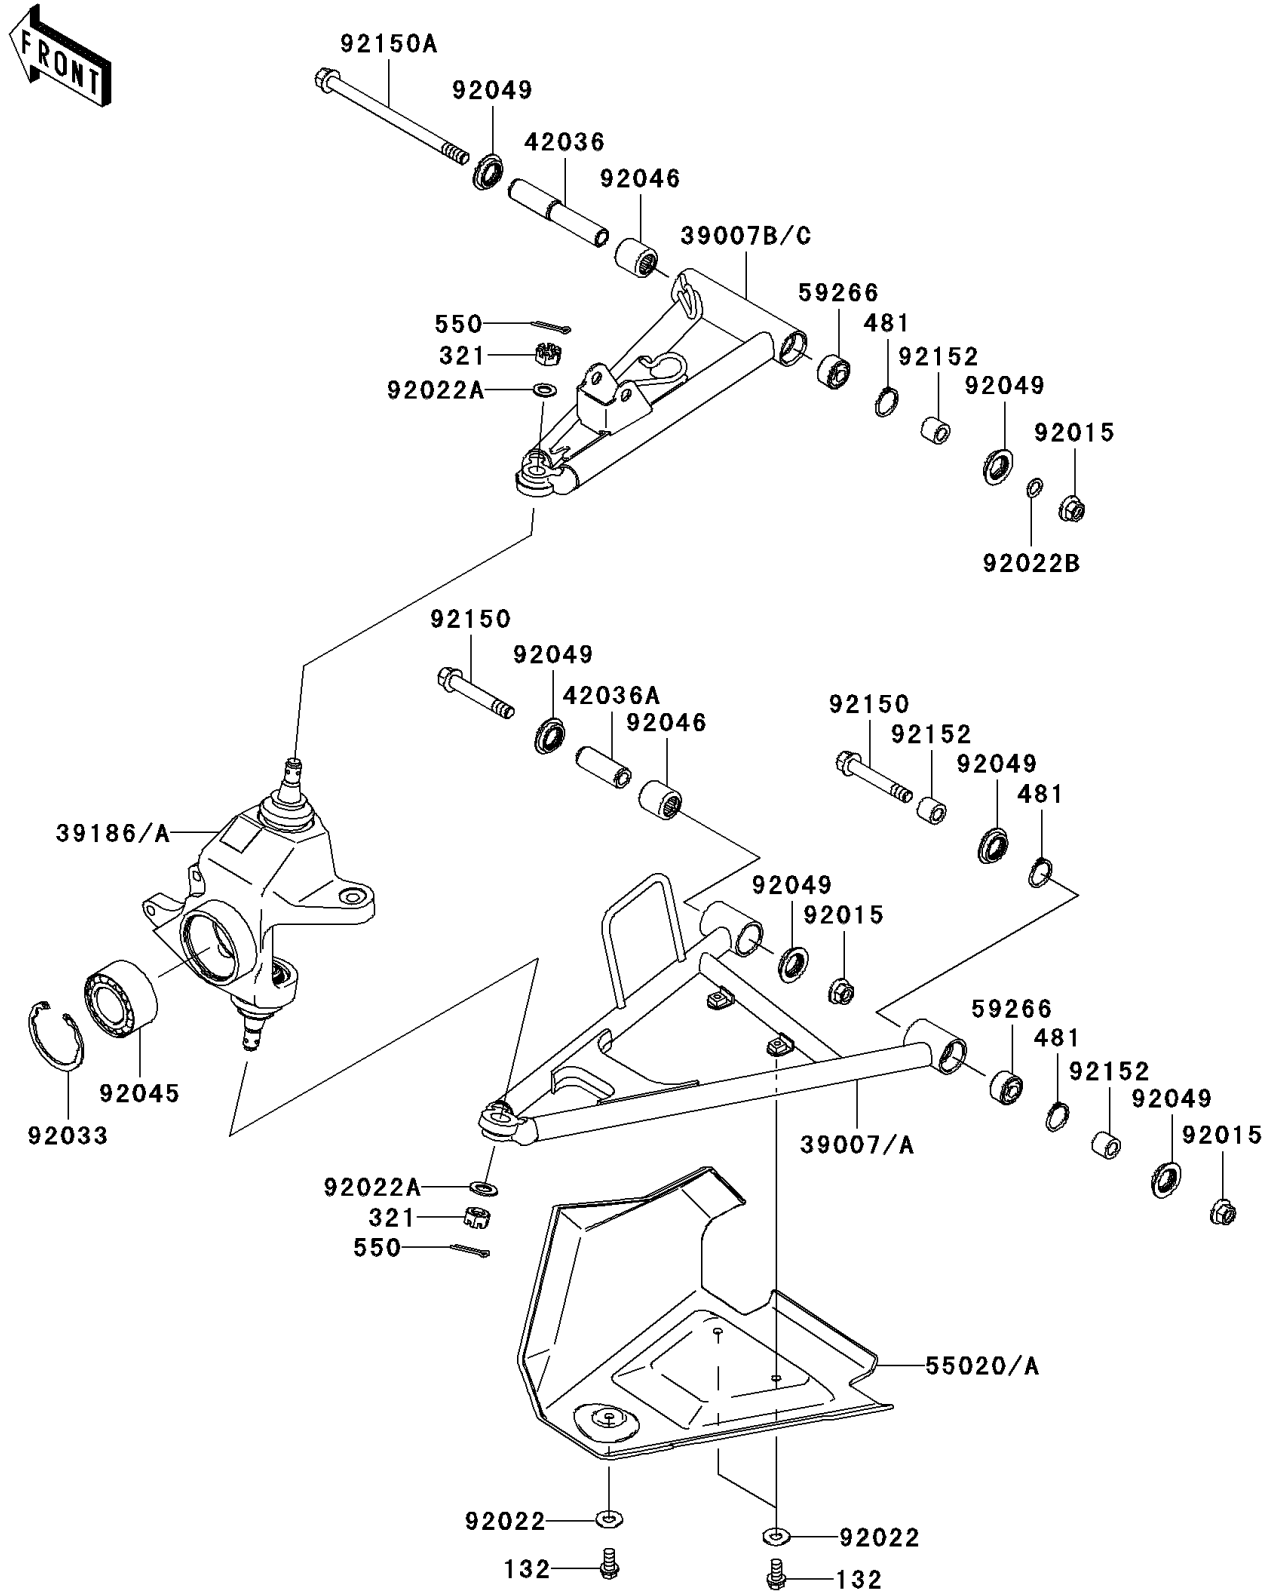

2006 Brute Force 750 4x4i PARTS DIAGRAM

Front Suspension(-JKAVFDA1 6B524414)

F2152

2006 Brute Force 750 4x4i PARTS LIST

Front Suspension(-JKAVFDA1 6B524414)

ITEM NAME	PART NUMBER	QUANTITY
BOLT-FLANGED-SMALL,6X12 (Ref # 132)	132J0612	1
NUT-CASTLE,12MM (Ref # 321)	321H1200	1
CIRCLIP (Ref # 481)	481J2400	1
PIN-COTTER,3.0X25 (Ref # 550)	550D3025	1
ARM-SUSP,FR,LWR,LH (Ref # 39007)	39007-0040	1
ARM-SUSP,FR,LWR,RH (Ref # 39007A)	39007-0041	1
ARM-SUSP,FR,UPP,LH (Ref # 39007B)	39007-7507	1
ARM-SUSP,FR,UPP,RH (Ref # 39007C)	39007-7508	1
KNUCKLE ASSY,FR,LH (Ref # 39186)	39186-0033	1
KNUCKLE ASSY,FR,RH (Ref # 39186A)	39186-0034	1
SLEEVE,SUSPENSION ARM (Ref # 42036)	42036-0016	1
SLEEVE (Ref # 42036A)	42036-1376	1
GUARD,FRONT ARM,LH,F.BLACK (Ref # 55020)	55020-0109-6Z	1
GUARD,FRONT ARM,RH,F.BLACK (Ref # 55020A)	55020-0110-6Z	1
JOINT-BALL (Ref # 59266)	59266-0013	1
NUT,FLANGED,10MM (Ref # 92015)	92015-1415	1
WASHER,7X16X1.2 (Ref # 92022)	92022-024	1
WASHER,12.3X22X1.6 (Ref # 92022A)	92022-1065	1
WASHER,10.2X16X1 (Ref # 92022B)	92022-1829	1
RING-SNAP,55MM (Ref # 92033)	92033-1274	1
BEARING-BALL,30BWD08A (Ref # 92045)	92045-1448	1
BEARING-NEEDLE (Ref # 92046)	92046-1046	1
SEAL-OIL,MHA17245.7F (Ref # 92049)	92049-1223	1
BOLT,FLANGED,10X63 (Ref # 92150)	92150-1384	1
BOLT,FLANGED,10X150 (Ref # 92150A)	92150-1686	1
COLLAR,10X17X14.5 (Ref # 92152)	92152-1455	1