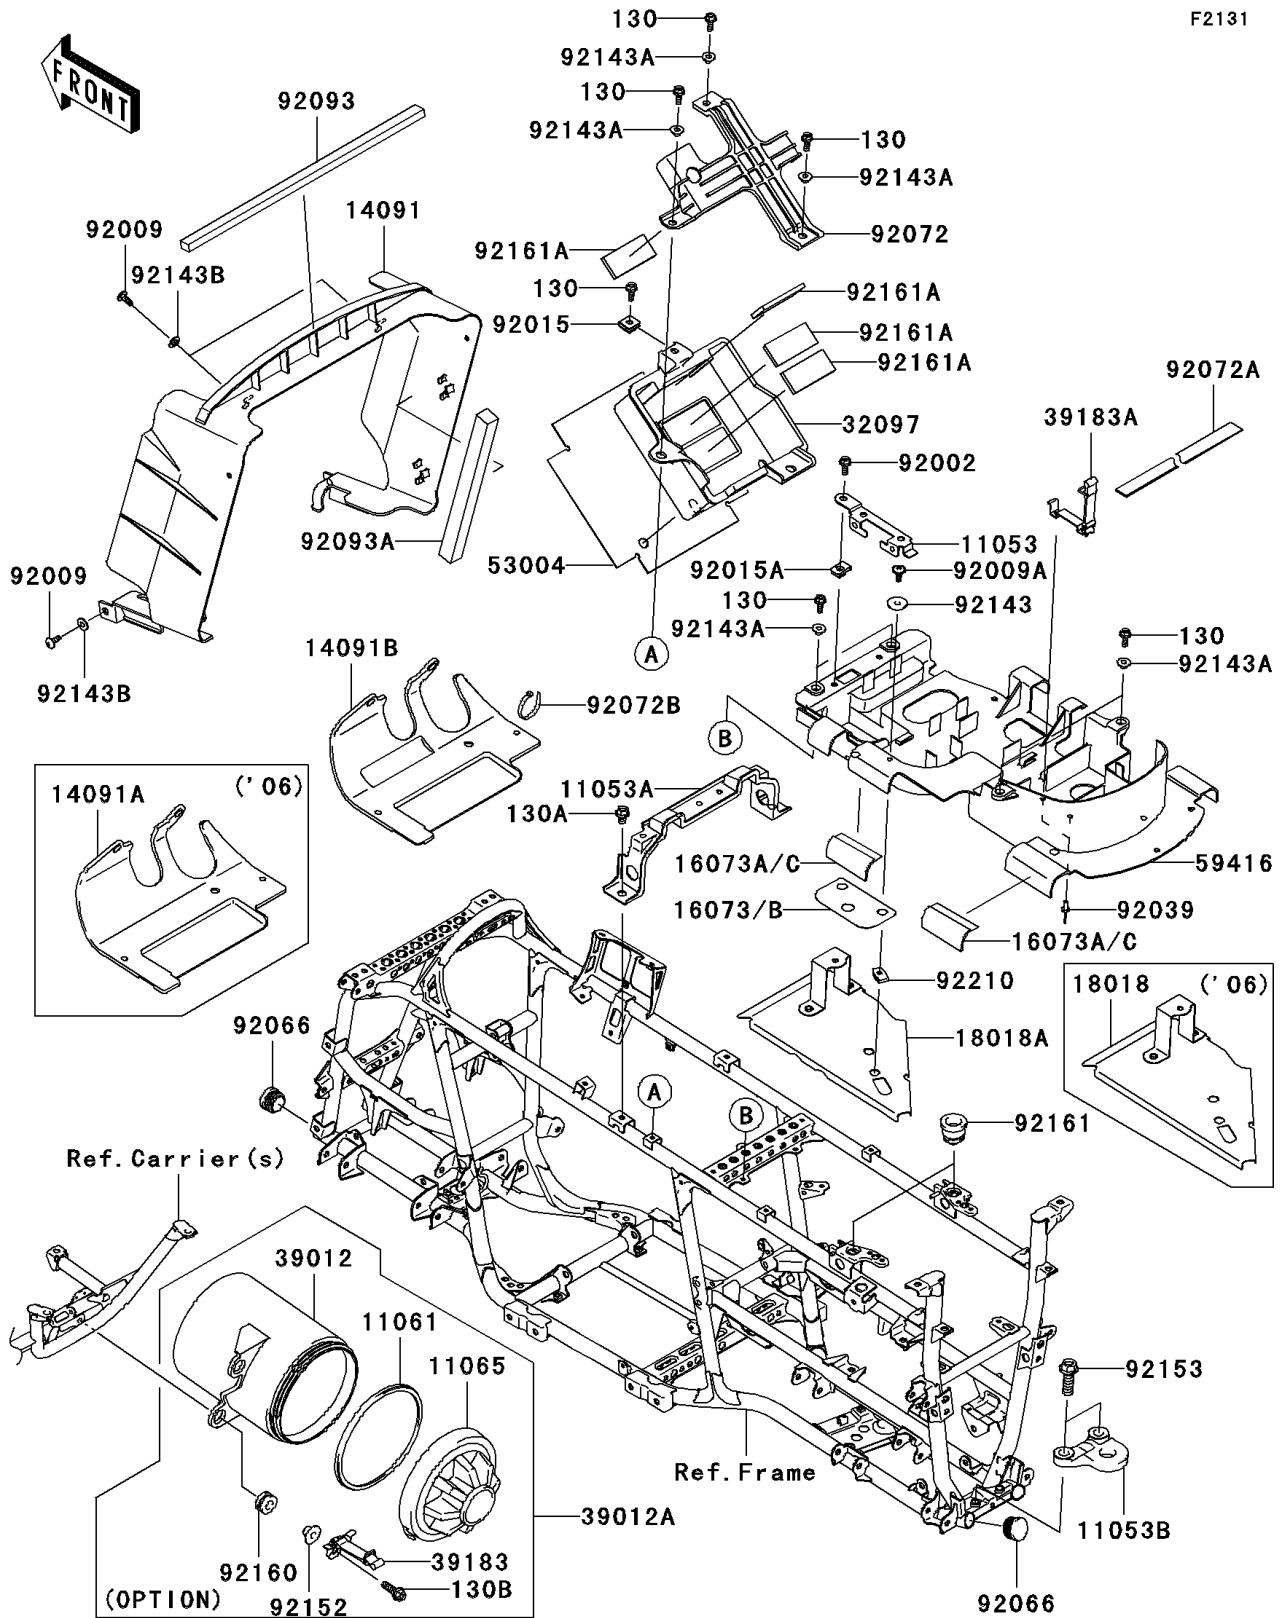

2007 Brute Force 750 4x4i PARTS DIAGRAM

Frame Fittings

F2131

2007 Brute Force 750 4x4i PARTS LIST

Frame Fittings

ITEM NAME	PART NUMBER	QUANTITY
BRACKET,FUSE ASSY (Ref # 11053)	11053-0937	1
BRACKET,SEAT&BATTERY BAND (Ref # 11053A)	11053-0969	1
BRACKET,TRAILER HITCH (Ref # 11053B)	11053-1638	1
GASKET,TOOL CASE (Ref # 11061)	11061-0072	1
CAP,TOOL CASE (Ref # 11065)	11065-0088	1
COVER,RADIATOR (Ref # 14091)	14091-0338	1
COVER,AIR CLEANER (Ref # 14091B)	14091-0540	1
INSULATOR,ELECTRIC CASE (Ref # 16073B)	16073-0035	1
INSULATOR,ELECTRIC CASE (Ref # 16073C)	16073-0036	1
PLATE-HEAT GUARD (Ref # 18018A)	18018-0009	1
CASE-BATTERY (Ref # 32097)	32097-0009	1
CASE-STORAGE (Ref # 39012)	39012-0005	1
CASE-STORAGE,ASSY (Ref # 39012A)	39012-5013	1
BAND-ASSY,TOOL BAG (Ref # 39183)	39183-0003	1
BAND-ASSY,TOOL BAG (Ref # 39183A)	39183-1065	1
MAT,BATTERY CASE (Ref # 53004)	53004-0002	1
CASE-ELECTRIC (Ref # 59416)	59416-0004	1
BOLT,6X16 (Ref # 92002)	92002-1571	1
SCREW,TAPPING,6X16 (Ref # 92009)	92009-1166	1
SCREW,6X16 (Ref # 92009A)	92009-1621	1
NUT,6MM (Ref # 92015)	92015-1094	1
NUT,6MM (Ref # 92015A)	92015-1602	1
RIVET,4.8MM (Ref # 92039)	92039-3719	1
PLUG (Ref # 92066)	92066-0036	1
BAND,BATTERY (Ref # 92072)	92072-0033	1
BAND,MAGIC TAPE (Ref # 92072A)	92072-0040	1
BAND,L=188 (Ref # 92072B)	92072-1239	1
SEAL,L=408 (Ref # 92093)	92093-0024	1
SEAL,L=250 (Ref # 92093A)	92093-0028	1

2007 Brute Force 750 4x4i PARTS LIST

Frame Fittings

ITEM NAME	PART NUMBER	QUANTITY
COLLAR,L=6.5 (Ref # 92143)	92143-1025	1
COLLAR (Ref # 92143A)	92143-1057	1
COLLAR (Ref # 92143B)	92143-1087	1
BOLT-FLANGED,6X16 (Ref # 130)	130J0616	1
BOLT-FLANGED,8X12 (Ref # 130A)	130J0812	1
BOLT-FLANGED,8X25 (Ref # 130B)	130J0825	1
COLLAR (Ref # 92152)	92152-0155	1
BOLT,FLANGED,12X35 (Ref # 92153)	92153-0847	1
DAMPER (Ref # 92160)	92160-1151	1
DAMPER (Ref # 92161)	92161-0048	1
DAMPER (Ref # 92161A)	92161-1127	1
NUT (Ref # 92210)	92210-1331	1