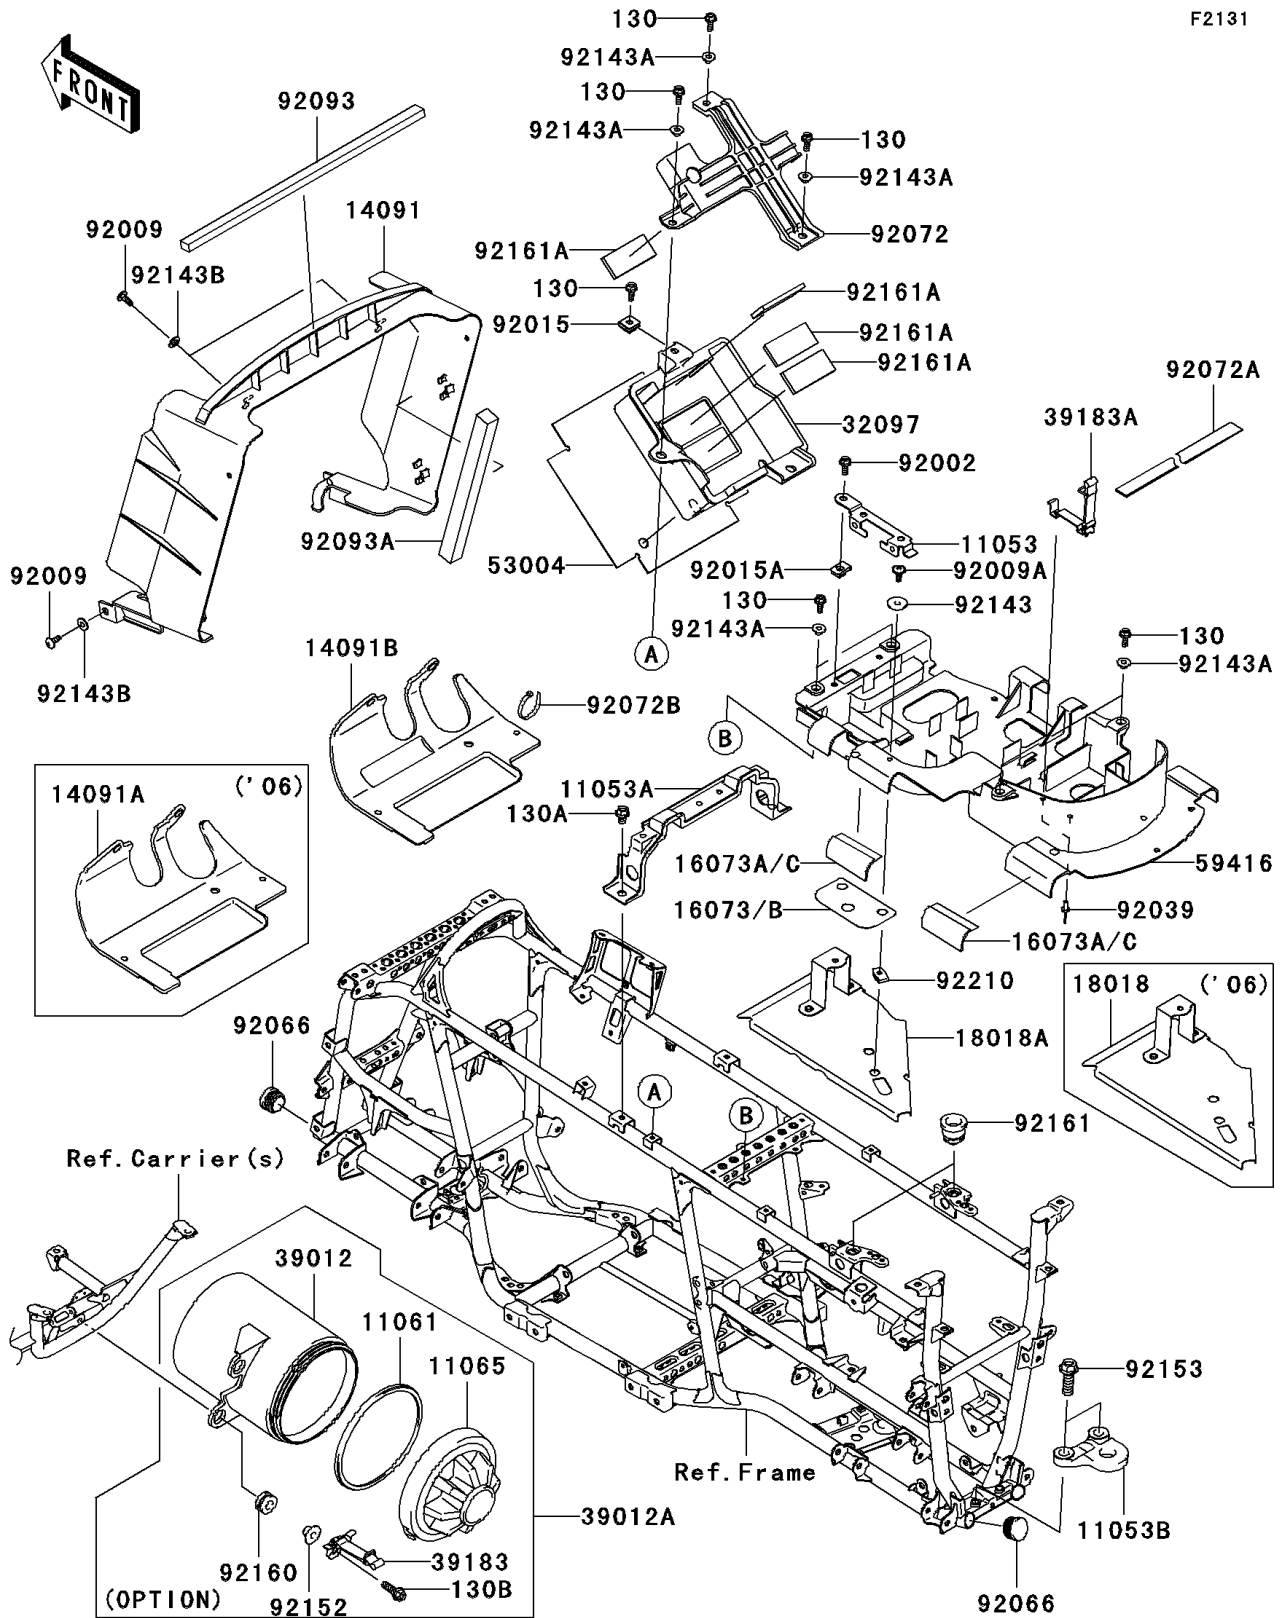

2007 Brute Force 750 4x4i PARTS DIAGRAM

Frame Fittings

2007 Brute Force 750 4x4i PARTS LIST

Frame Fittings

ITEM NAME	PART NUMBER	QUANTITY
BRACKET,FUSE ASSY (Ref # 11053)	11053-0937	1
BRACKET,SEAT&BATTERY BAND (Ref # 11053A)	11053-0969	1
BRACKET,TRAILER HITCH (Ref # 11053B)	11053-1638	1
GASKET,TOOL CASE (Ref # 11061)	11061-0072	1
CAP,TOOL CASE (Ref # 11065)	11065-0088	1
COVER,RADIATOR (Ref # 14091)	14091-0338	1
COVER,AIR CLEANER (Ref # 14091B)	14091-0540	1
INSULATOR,ELECTRIC CASE (Ref # 16073B)	16073-0035	1
INSULATOR,ELECTRIC CASE (Ref # 16073C)	16073-0036	2
PLATE-HEAT GUARD (Ref # 18018A)	18018-0009	1
CASE-BATTERY (Ref # 32097)	32097-0009	1
CASE-STORAGE (Ref # 39012)	39012-0005	1
CASE-STORAGE,ASSY (Ref # 39012A)	39012-5013	1
BAND-ASSY,TOOL BAG (Ref # 39183)	39183-0003	1
BAND-ASSY,TOOL BAG (Ref # 39183A)	39183-1065	1
MAT,BATTERY CASE (Ref # 53004)	53004-0002	1
CASE-ELECTRIC (Ref # 59416)	59416-0004	1
BOLT,6X16 (Ref # 92002)	92002-1571	1
SCREW,TAPPING,6X16 (Ref # 92009)	92009-1166	4
SCREW,6X16 (Ref # 92009A)	92009-1621	1
NUT,6MM (Ref # 92015)	92015-1094	1
NUT,6MM (Ref # 92015A)	92015-1602	1
RIVET,4.8MM (Ref # 92039)	92039-3719	2
PLUG (Ref # 92066)	92066-0036	4
BAND,BATTERY (Ref # 92072)	92072-0033	1
BAND,MAGIC TAPE (Ref # 92072A)	92072-0040	1
BAND,L=188 (Ref # 92072B)	92072-1239	4
SEAL,L=408 (Ref # 92093)	92093-0024	1
SEAL,L=250 (Ref # 92093A)	92093-0028	2

2007 Brute Force 750 4x4i PARTS LIST

Frame Fittings

ITEM NAME	PART NUMBER	QUANTITY
COLLAR,L=6.5 (Ref # 92143)	92143-1025	1
COLLAR (Ref # 92143A)	92143-1057	7
COLLAR (Ref # 92143B)	92143-1087	4
BOLT-FLANGED,6X16 (Ref # 130)	130J0616	8
BOLT-FLANGED,8X12 (Ref # 130A)	130J0812	2
BOLT-FLANGED,8X25 (Ref # 130B)	130J0825	2
COLLAR (Ref # 92152)	92152-0155	2
BOLT,FLANGED,12X35 (Ref # 92153)	92153-0847	2
DAMPER (Ref # 92160)	92160-1151	2
DAMPER (Ref # 92161)	92161-0048	2
DAMPER (Ref # 92161A)	92161-1127	4
NUT (Ref # 92210)	92210-1331	1