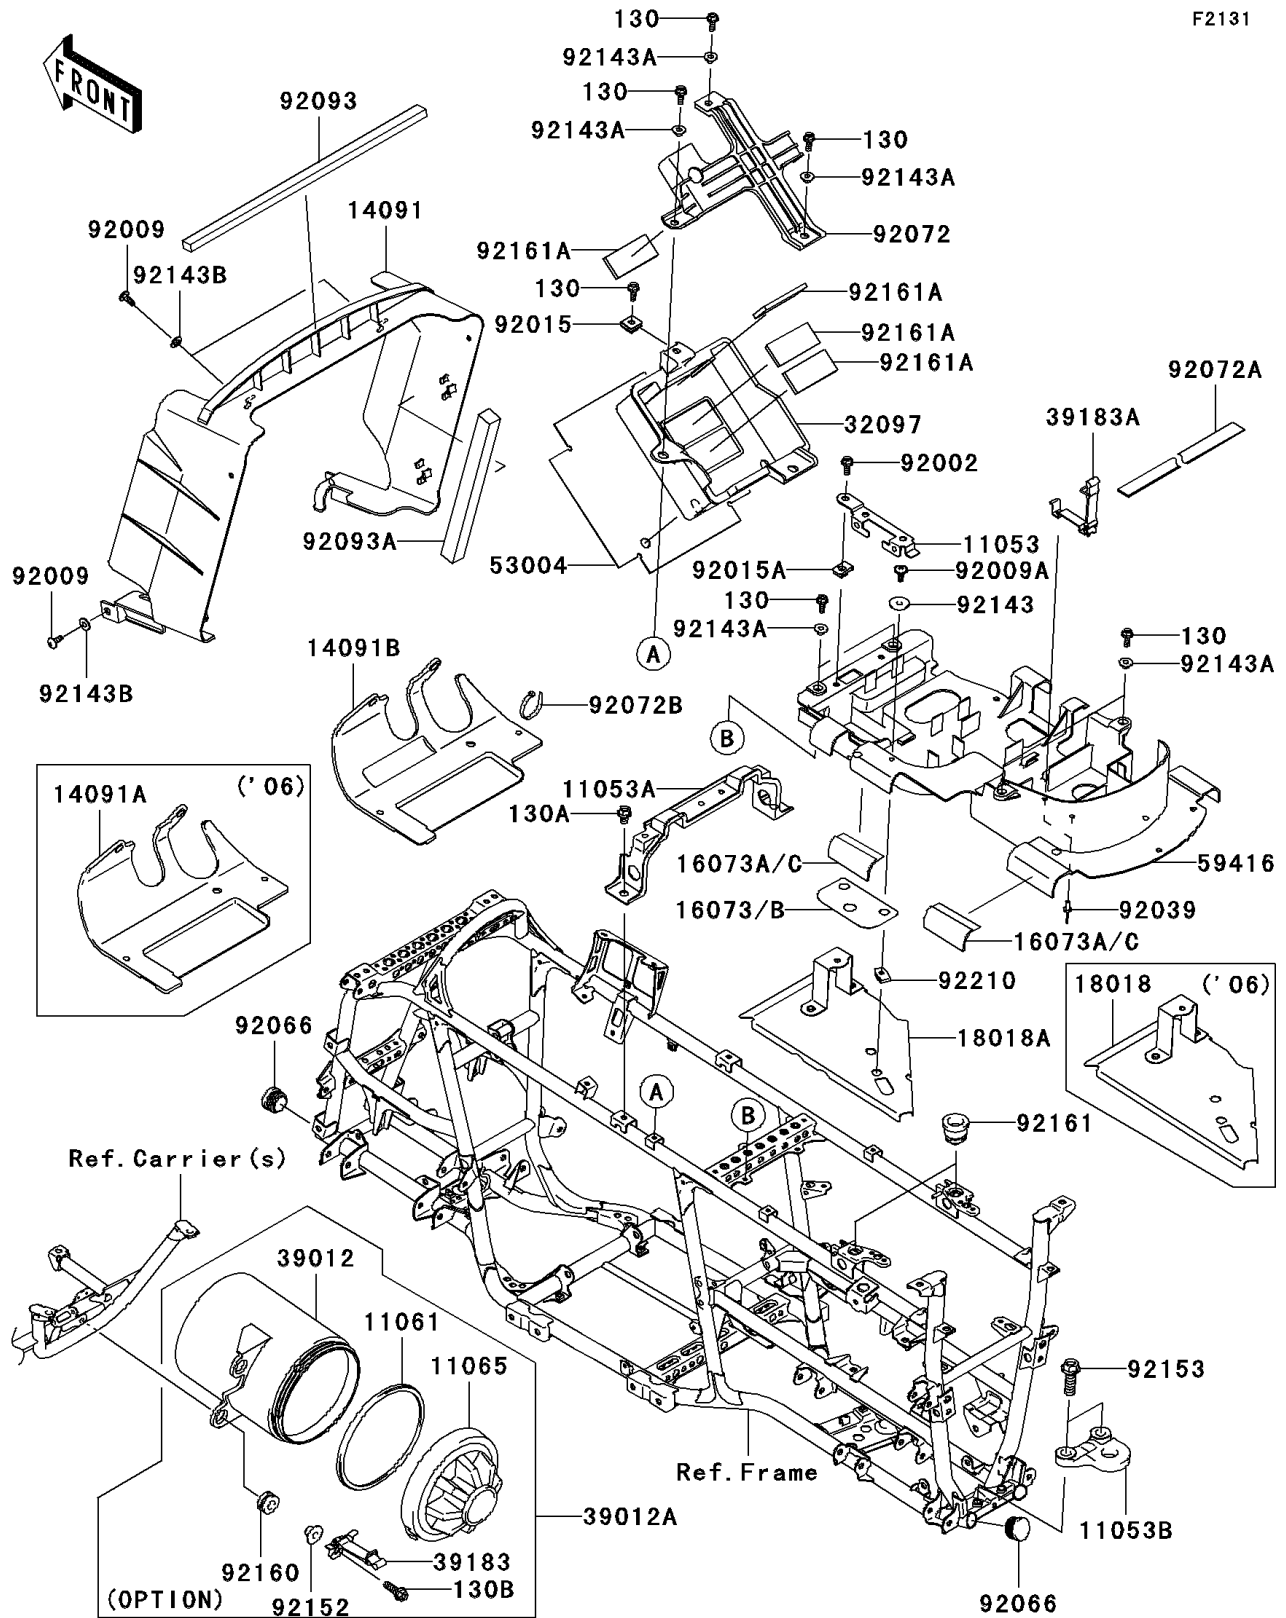

2006 Brute Force 750 4x4i PARTS DIAGRAM

Frame Fittings

2006 Brute Force 750 4x4i PARTS LIST

Frame Fittings

ITEM NAME	PART NUMBER	QUANTITY
BRACKET,FUSE ASSY (Ref # 11053)	11053-0937	1
BRACKET,SEAT&BATTERY BAND (Ref # 11053A)	11053-0969	1
BRACKET,TRAILER HITCH (Ref # 11053B)	11053-1638	1
GASKET,TOOL CASE (Ref # 11061)	11061-0072	1
CAP,TOOL CASE (Ref # 11065)	11065-0088	1
COVER,RADIATOR (Ref # 14091)	14091-0338	1
COVER,AIR CLEANER (Ref # 14091A)	14091-0504	1
INSULATOR,ELECTRIC CASE (Ref # 16073)	16073-0018	1
INSULATOR,ELECTRIC CASE (Ref # 16073A)	16073-0027	1
PLATE-HEAT GUARD (Ref # 18018)	18018-0003	1
CASE-BATTERY (Ref # 32097)	32097-0009	1
CASE-STORAGE (Ref # 39012)	39012-0005	1
CASE-STORAGE,ASSY (Ref # 39012A)	39012-5013	1
BAND-ASSY,TOOL BAG (Ref # 39183)	39183-0003	1
BAND-ASSY,TOOL BAG (Ref # 39183A)	39183-1065	1
MAT,BATTERY CASE (Ref # 53004)	53004-0002	1
CASE-ELECTRIC (Ref # 59416)	59416-0004	1
BOLT,6X16 (Ref # 92002)	92002-1571	1
SCREW,TAPPING,6X16 (Ref # 92009)	92009-1166	1
SCREW,6X16 (Ref # 92009A)	92009-1621	1
NUT,6MM (Ref # 92015)	92015-1094	1
NUT,6MM (Ref # 92015A)	92015-1602	1
RIVET,4.8MM (Ref # 92039)	92039-3719	1
PLUG (Ref # 92066)	92066-0036	1
BAND,BATTERY (Ref # 92072)	92072-0033	1
BAND,MAGIC TAPE (Ref # 92072A)	92072-0040	1
BAND,L=188 (Ref # 92072B)	92072-1239	1
SEAL,L=408 (Ref # 92093)	92093-0024	1
SEAL,L=250 (Ref # 92093A)	92093-0028	1

2006 Brute Force 750 4x4i PARTS LIST

Frame Fittings

ITEM NAME	PART NUMBER	QUANTITY
COLLAR,L=6.5 (Ref # 92143)	92143-1025	1
COLLAR (Ref # 92143A)	92143-1057	1
COLLAR (Ref # 92143B)	92143-1087	1
BOLT-FLANGED,6X16 (Ref # 130)	130J0616	1
BOLT-FLANGED,8X12 (Ref # 130A)	130J0812	1
BOLT-FLANGED,8X25 (Ref # 130B)	130J0825	1
COLLAR (Ref # 92152)	92152-0155	1
BOLT,FLANGED,12X35 (Ref # 92153)	92153-0847	1
DAMPER (Ref # 92160)	92160-1151	1
DAMPER (Ref # 92161)	92161-0048	1
DAMPER (Ref # 92161A)	92161-1127	1
NUT (Ref # 92210)	92210-1331	1