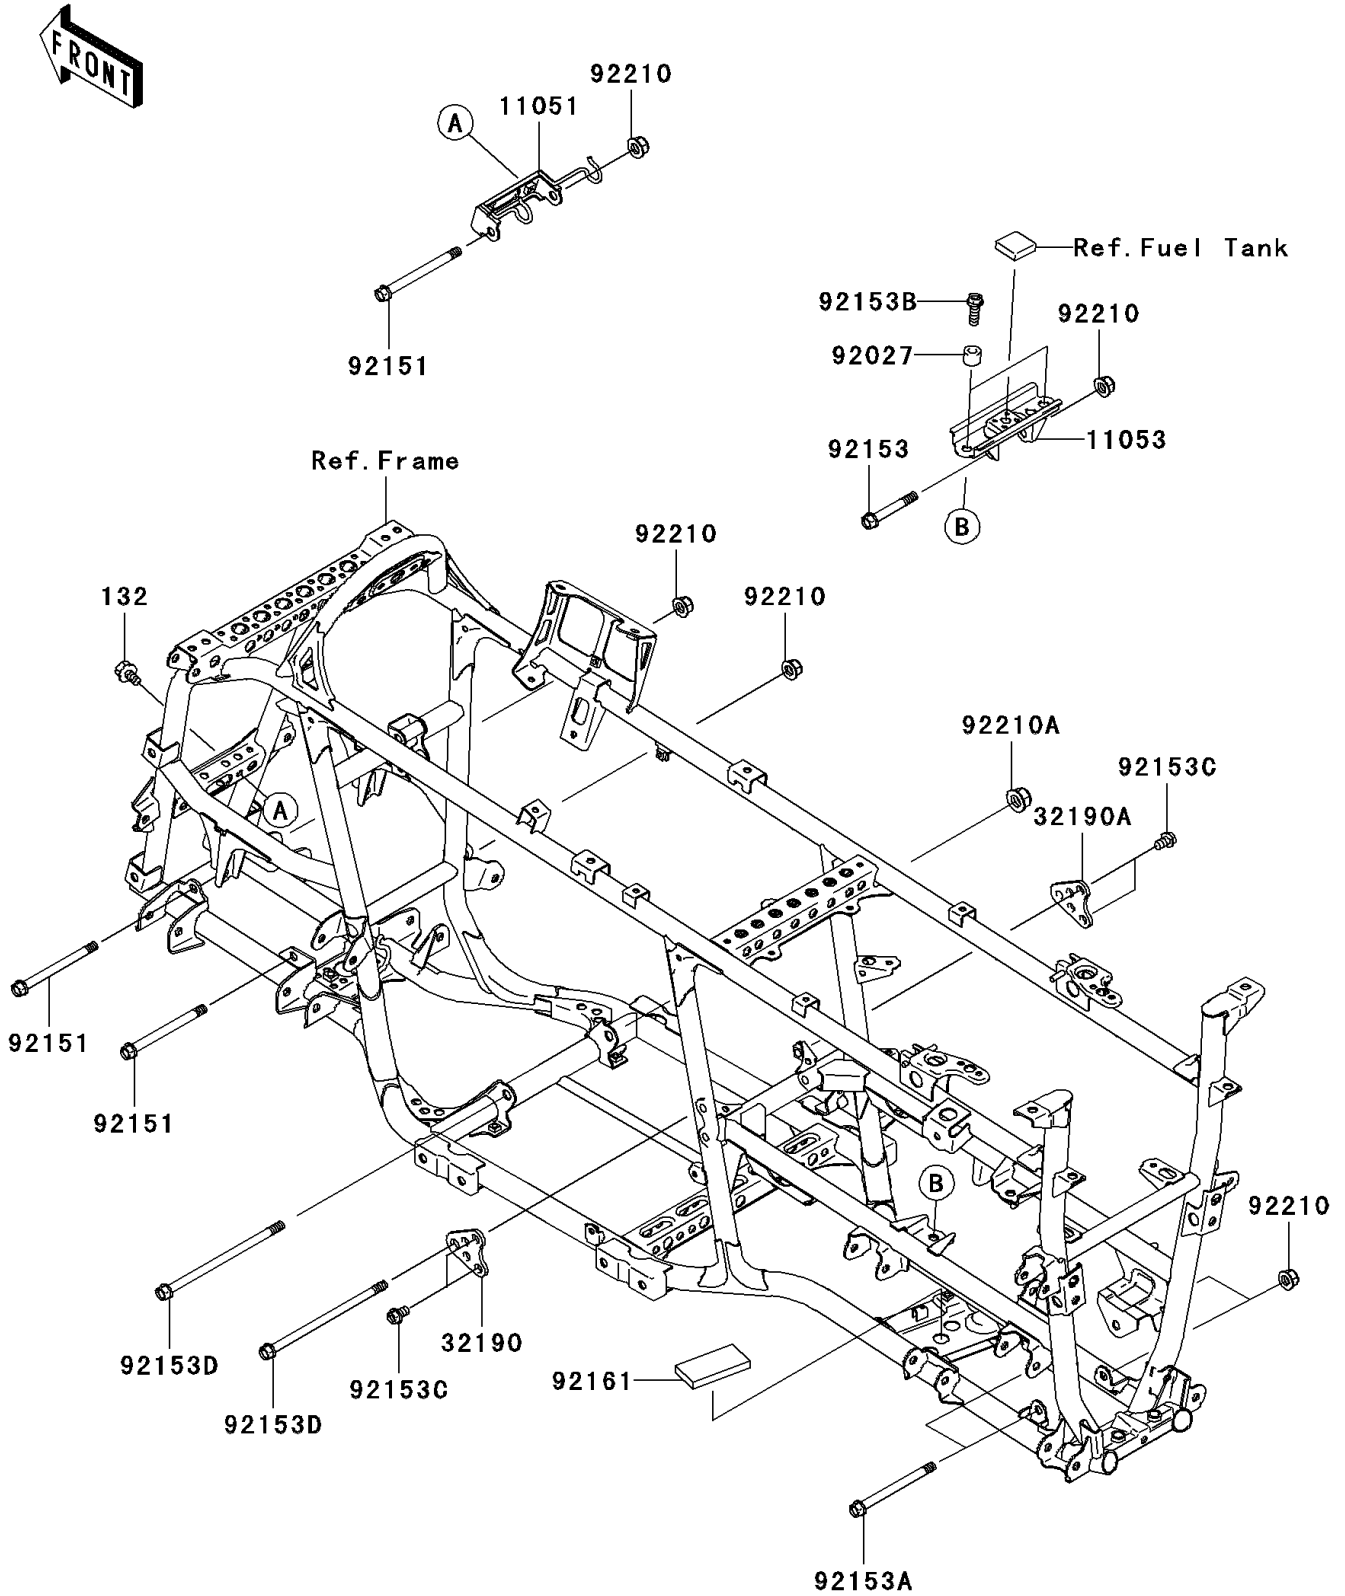

# 2007 Brute Force 750 4x4i PARTS DIAGRAM

Engine Mount

F2122

# 2007 Brute Force 750 4x4i PARTS LIST

Engine Mount

ITEM NAME	PART NUMBER	QUANTITY
-----------	-------------	----------