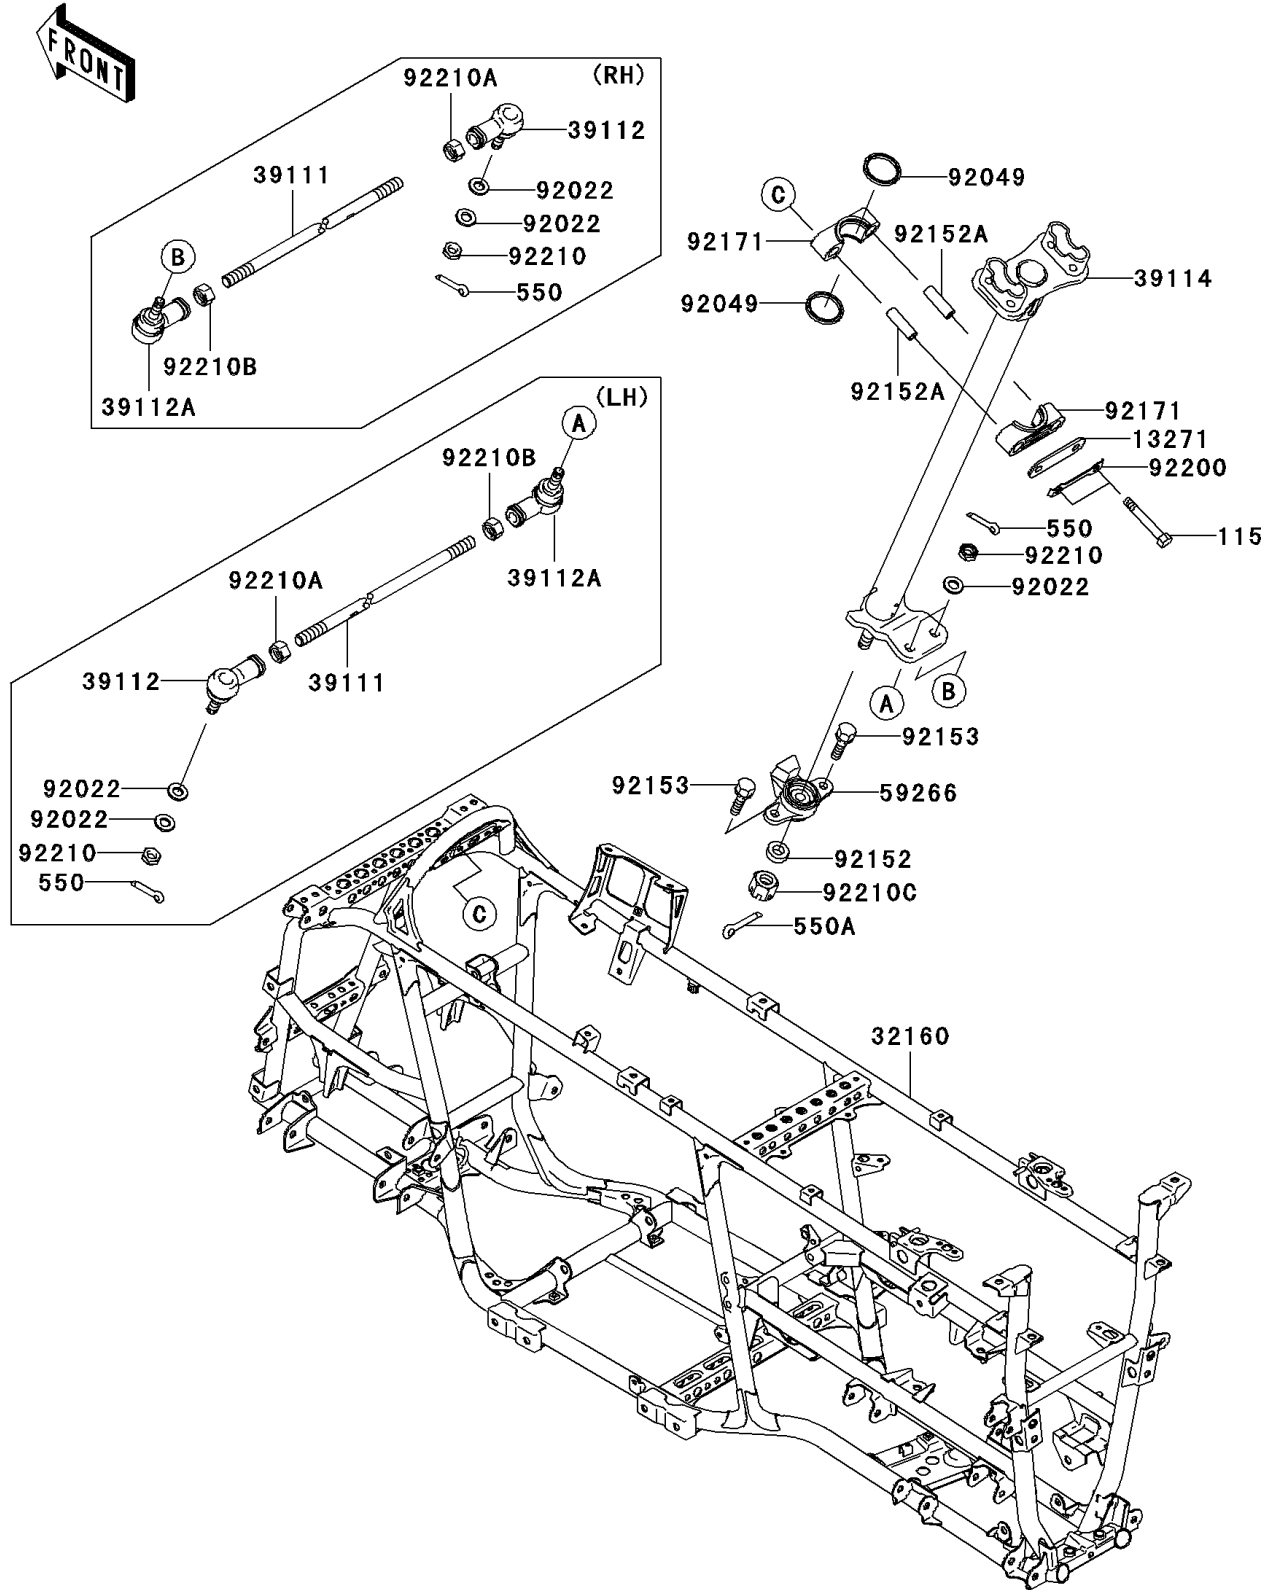

2007 Brute Force 750 4x4i PARTS DIAGRAM

Frame

F2120

2007 Brute Force 750 4x4i PARTS LIST

Frame

ITEM NAME	PART NUMBER	QUANTITY
BOLT-SMALL-UPSET,8X55 (Ref # 115)	115S0855	2
PIN-COTTER,2.0X15 (Ref # 550)	550D2015	4
PIN-COTTER,3.0X25 (Ref # 550A)	550D3025	1
PLATE,STEERING,CLAMP (Ref # 13271)	13271-7506	1
FRAME-COMP (Ref # 32160)	32160-0135	1
ROD-TIE (Ref # 39111)	39111-0023	2
RODEND-TIE,RIGHT HANDED (Ref # 39112)	39112-0009	2
RODEND-TIE,LEFT HANDED (Ref # 39112A)	39112-0010	2
SHAFT-COMP-STRG (Ref # 39114)	39114-0006	1
JOINT-BALL (Ref # 59266)	59266-1125	1
WASHER,10.2X20X1.5 (Ref # 92022)	92022-3742	6
SEAL-OIL,SR31.8X37.5X3.8LR (Ref # 92049)	92049-7501	2
COLLAR,12X21.3X7 (Ref # 92152)	92152-1351	1
COLLAR,9.1X13.95X42 (Ref # 92152A)	92152-7501	2
BOLT,8X30 (Ref # 92153)	92153-1065	2
CLAMP,STEERING (Ref # 92171)	92171-7501	2
WASHER,STEERING CLAMP (Ref # 92200)	92200-7503	1
NUT,LOCK,10MM (Ref # 92210)	92210-1184	4
NUT,RIGHT HANDED (Ref # 92210A)	92210-1385	2
NUT,LEFT HANDED (Ref # 92210B)	92210-1386	2
NUT,12MM (Ref # 92210C)	92210-7501	1