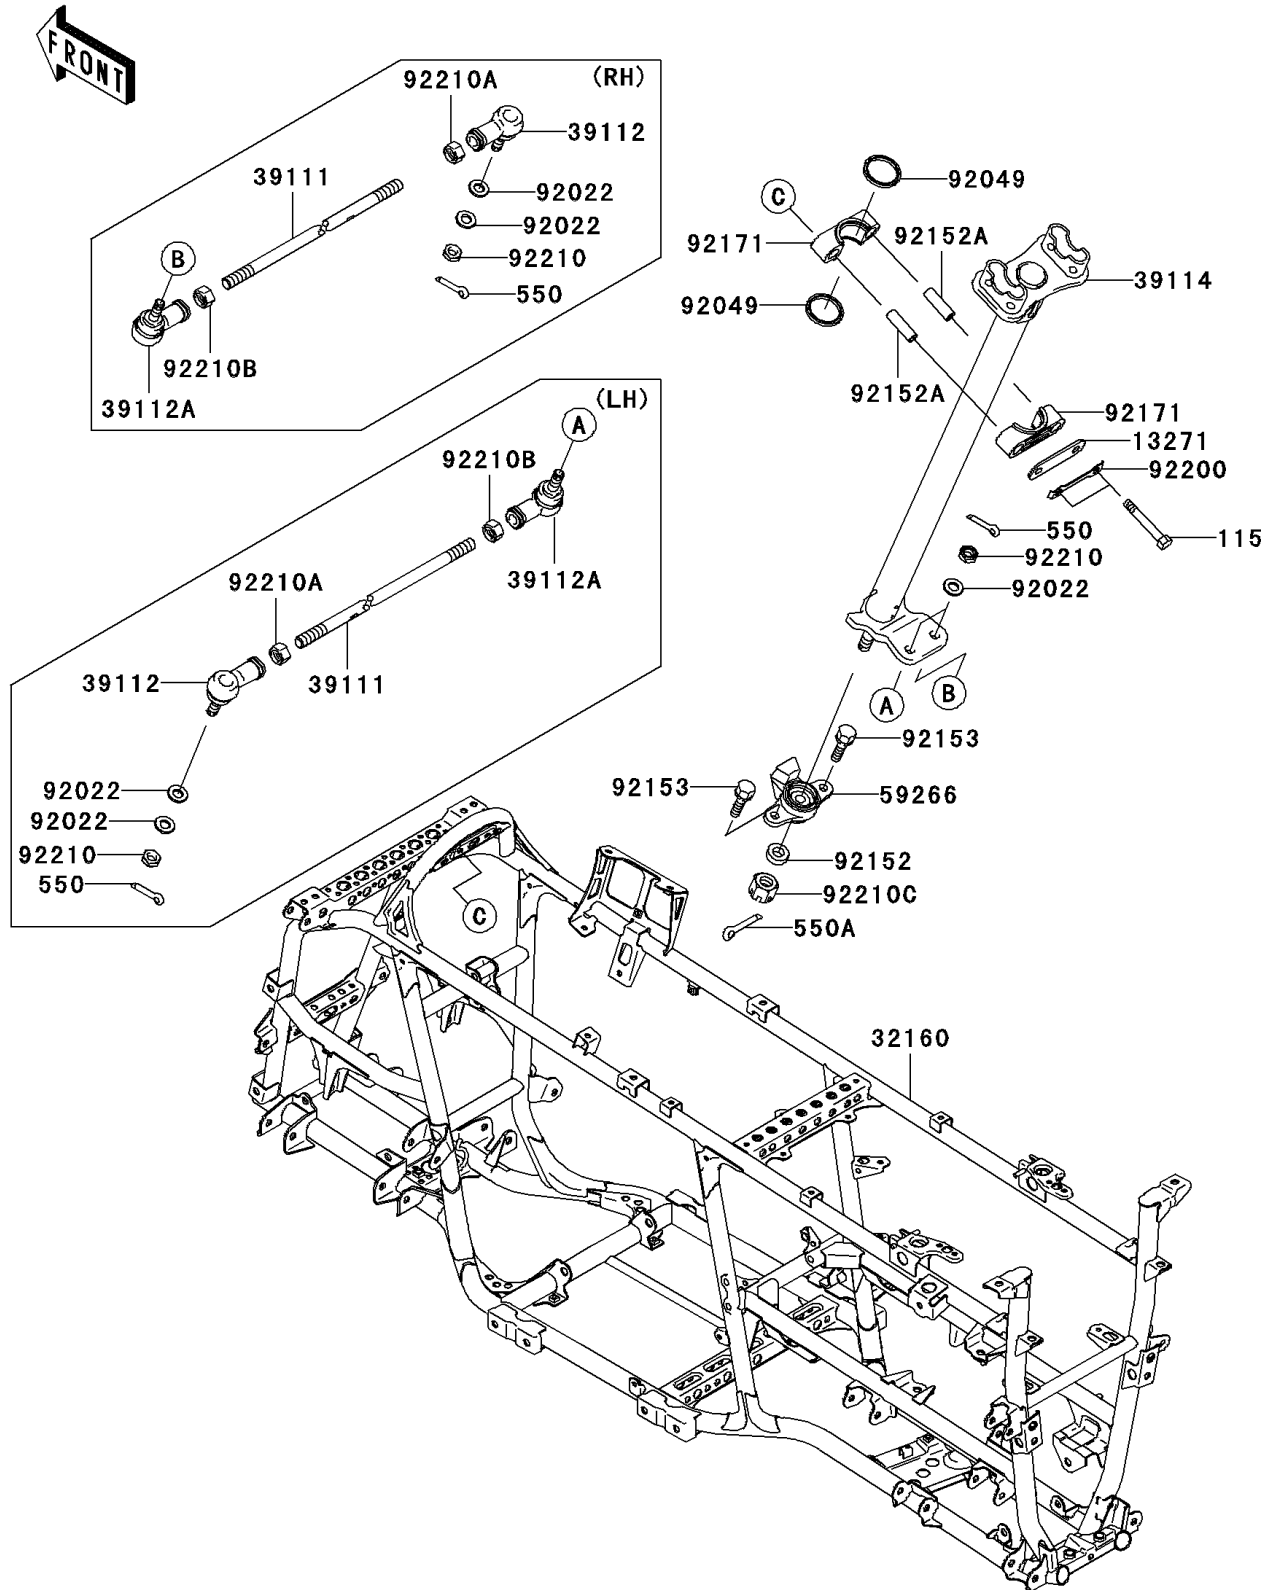

2007 Brute Force 750 4x4i PARTS DIAGRAM

Frame

F2120

2007 Brute Force 750 4x4i PARTS LIST

Frame

ITEM NAME	PART NUMBER	QUANTITY
BOLT-SMALL-UPSET,8X55 (Ref # 115)	115S0855	1
PIN-COTTER,2.0X15 (Ref # 550)	550D2015	1
PIN-COTTER,3.0X25 (Ref # 550A)	550D3025	1
PLATE,STEERING,CLAMP (Ref # 13271)	13271-7506	1
FRAME-COMP (Ref # 32160)	32160-0135	1
ROD-TIE (Ref # 39111)	39111-0023	1
RODEND-TIE,RIGHT HANDED (Ref # 39112)	39112-0009	1
RODEND-TIE,LEFT HANDED (Ref # 39112A)	39112-0010	1
SHAFT-COMP-STRG (Ref # 39114)	39114-0006	1
JOINT-BALL (Ref # 59266)	59266-1125	1
WASHER,10.2X20X1.5 (Ref # 92022)	92022-3742	1
SEAL-OIL,SR31.8X37.5X3.8LR (Ref # 92049)	92049-7501	1
COLLAR,12X21.3X7 (Ref # 92152)	92152-1351	1
COLLAR,9.1X13.95X42 (Ref # 92152A)	92152-7501	1
BOLT,8X30 (Ref # 92153)	92153-1065	1
CLAMP,STEERING (Ref # 92171)	92171-7501	1
WASHER,STEERING CLAMP (Ref # 92200)	92200-7503	1
NUT,LOCK,10MM (Ref # 92210)	92210-1184	1
NUT,RIGHT HANDED (Ref # 92210A)	92210-1385	1
NUT,LEFT HANDED (Ref # 92210B)	92210-1386	1
NUT,12MM (Ref # 92210C)	92210-7501	1