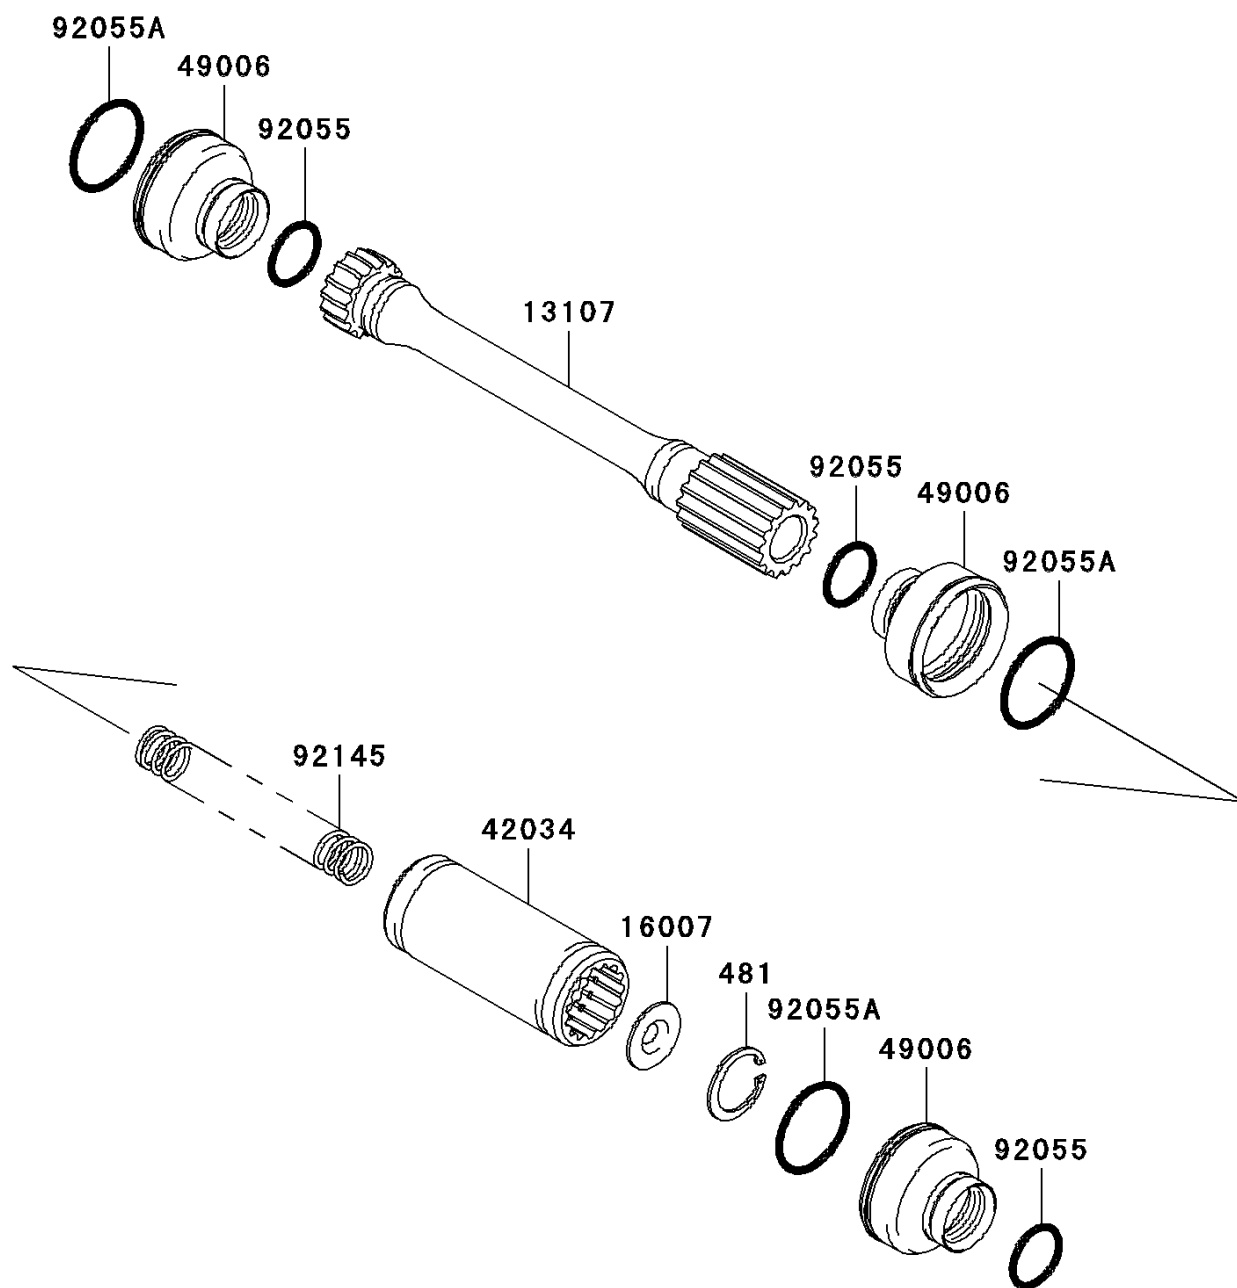

2007 Brute Force 750 4x4i PARTS DIAGRAM

Drive Shaft-Propeller

E3135

2007 Brute Force 750 4x4i PARTS LIST

Drive Shaft-Propeller

ITEM NAME	PART NUMBER	QUANTITY
CIRCLIP-TYPE-C,25MM (Ref # 481)	481J2500	1
SHAFT,FR PROPELLER SHAFT (Ref # 13107)	13107-1505	1
SEAT-SPRING,PROPELLER SHAFT (Ref # 16007)	16007-1205	1
COUPLING,PROPELLER (Ref # 42034)	42034-1193	1
BOOT (Ref # 49006)	49006-1362	1
RING-O,18X24X3 (Ref # 92055)	92055-1633	1
RING-O,30X35X2.5 (Ref # 92055A)	92055-1693	1
SPRING,PROPELLER SHAFT (Ref # 92145)	92145-1304	1