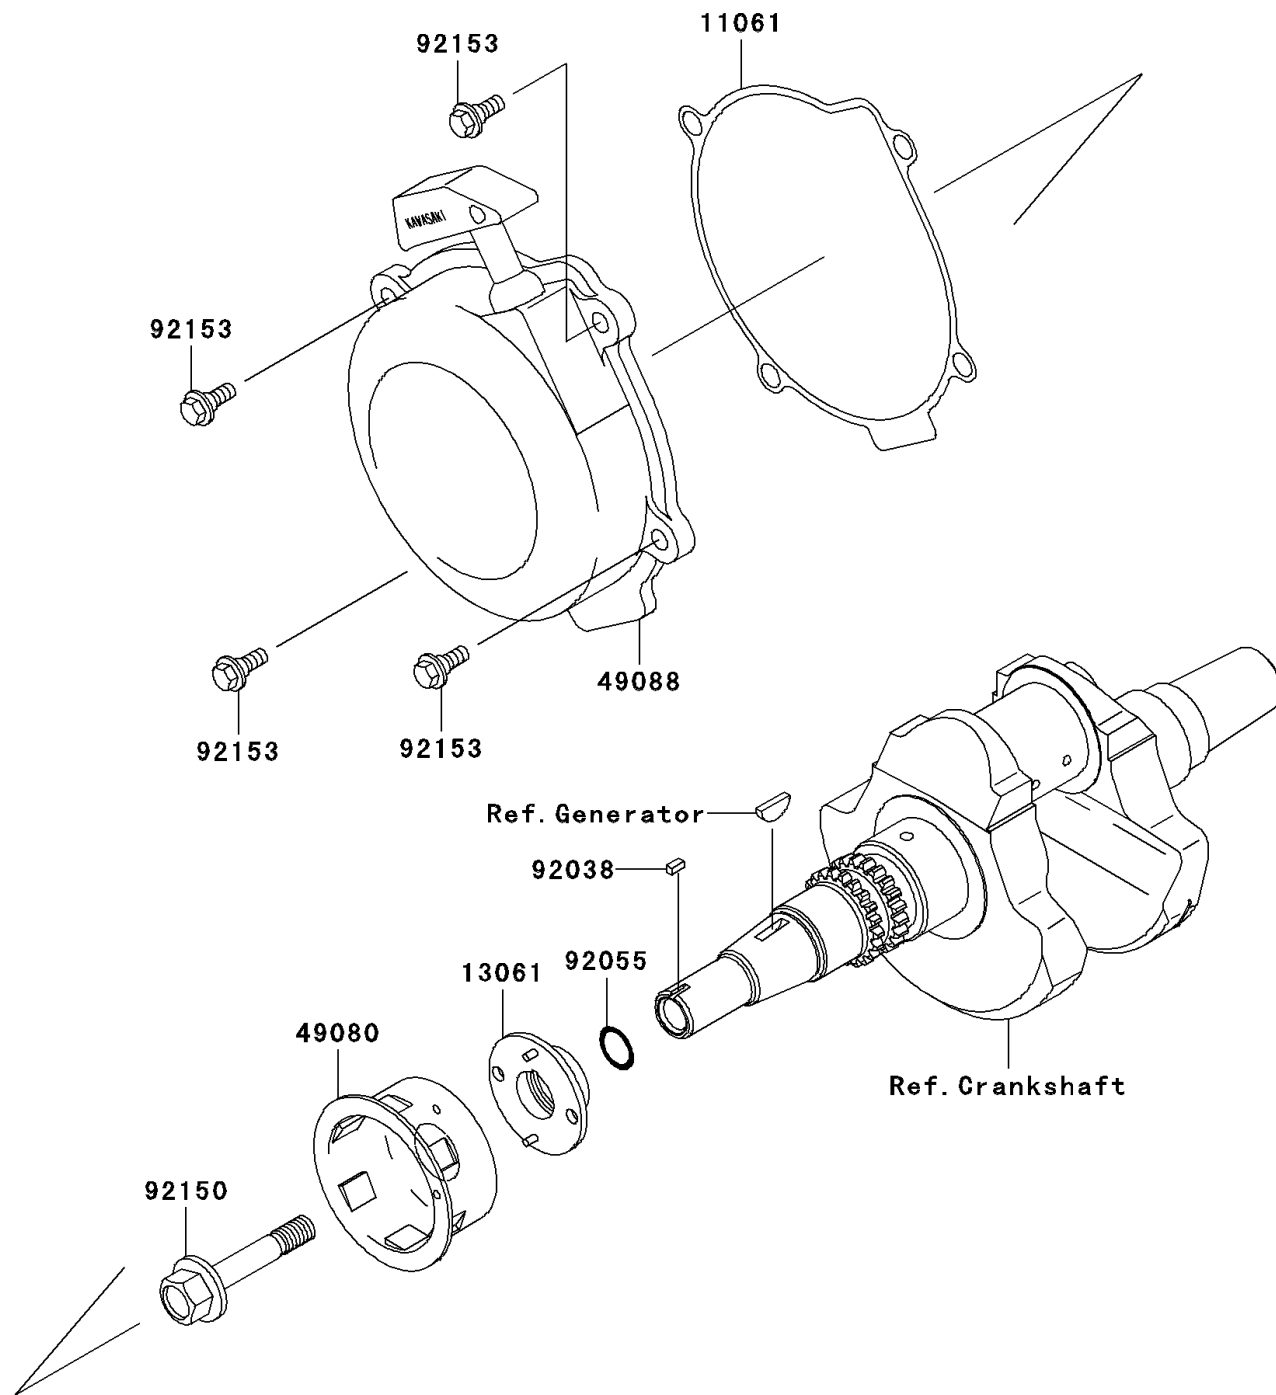

## 2007 Brute Force 750 4x4i PARTS DIAGRAM

Recoil Starter

E3040

## 2007 Brute Force 750 4x4i PARTS LIST

Recoil Starter

ITEM NAME	PART NUMBER	QUANTITY
GASKET,RECOIL STARTER (Ref # 11061)	11061-1153	1
BOSS (Ref # 13061)	13061-1873	1
PULLEY-STARTING (Ref # 49080)	49080-1061	1
STARTER-RECOIL (Ref # 49088)	49088-1058	1
KEY,SUNK (Ref # 92038)	92038-1051	1
RING-O,19.8X2.2 (Ref # 92055)	92055-1215	1
BOLT,12X65 (Ref # 92150)	92150-1987	1
BOLT,FLANGED,6X16 (Ref # 92153)	92153-7007	1