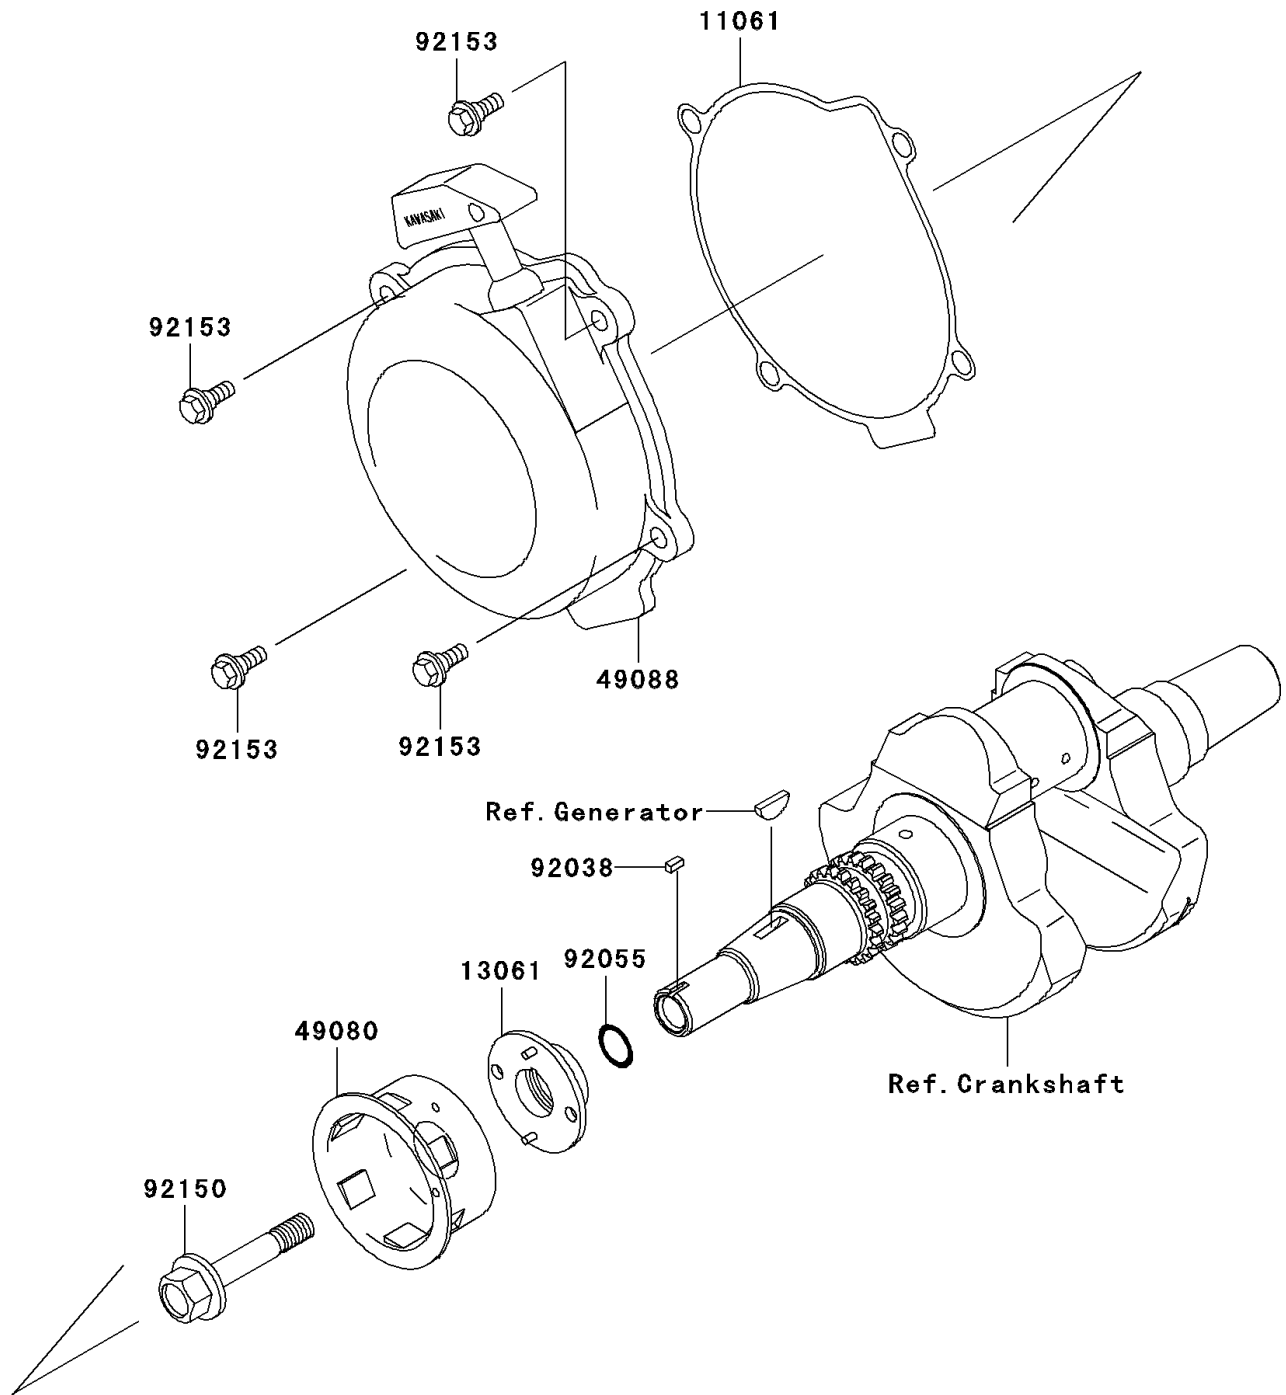

2006 Brute Force 750 4x4i PARTS DIAGRAM

Recoil Starter

E3040

2006 Brute Force 750 4x4i PARTS LIST

Recoil Starter

ITEM NAME	PART NUMBER	QUANTITY
GASKET,RECOIL STARTER (Ref # 11061)	11061-1153	1
BOSS (Ref # 13061)	13061-1873	1
PULLEY-STARTING (Ref # 49080)	49080-1061	1
STARTER-RECOIL (Ref # 49088)	49088-1058	1
KEY,SUNK (Ref # 92038)	92038-1051	1
RING-O,19.8X2.2 (Ref # 92055)	92055-1215	1
BOLT,12X65 (Ref # 92150)	92150-1987	1
BOLT,FLANGED,6X16 (Ref # 92153)	92153-7007	1