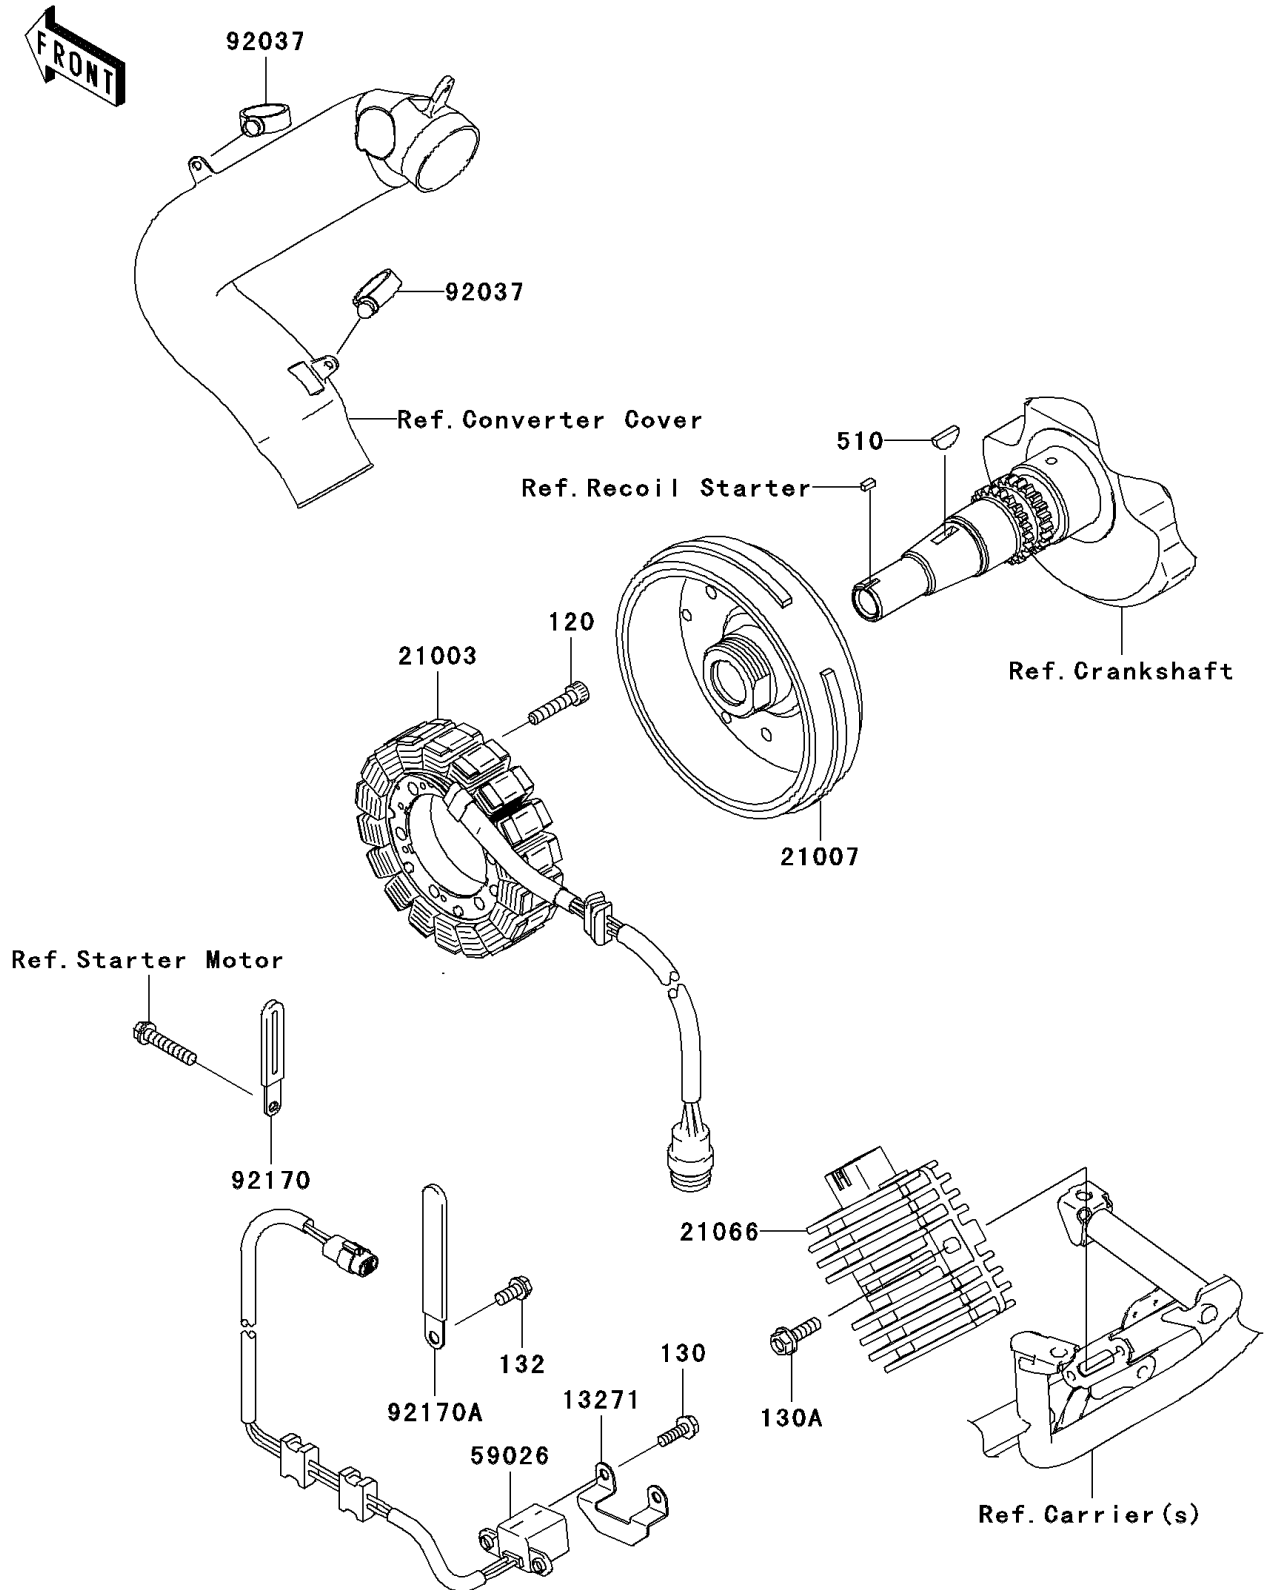

2007 Brute Force 750 4x4i PARTS DIAGRAM

Generator

E1810

2007 Brute Force 750 4x4i PARTS LIST

Generator

| ITEM NAME | PART NUMBER | QUANTITY |
|-------------------------------------|-------------|----------|
| BOLT-SOCKET,6X28 (Ref # 120) | 120P0628 | 3 |
| BOLT-FLANGED,5X16 (Ref # 130) | 130G0516 | 2 |
| BOLT-FLANGED,6X20 (Ref # 130A) | 130J0620 | 2 |
| BOLT-FLANGED-SMALL,6X12 (Ref # 132) | 132Y0612 | 1 |
| KEY-WOODRUFF (Ref # 510) | 510A4200 | 1 |
| PLATE (Ref # 13271) | 13271-1369 | 1 |
| STATOR (Ref # 21003) | 21003-0012 | 1 |
| ROTOR (Ref # 21007) | 21007-0013 | 1 |
| REGULATOR-VOLTAGE (Ref # 21066) | 21066-1127 | 1 |
| COIL-PULSING (Ref # 59026) | 59026-0005 | 1 |
| CLAMP,HOSE (Ref # 92037) | 92037-1827 | 2 |
| CLAMP (Ref # 92170) | 92170-1514 | 1 |
| CLAMP (Ref # 92170A) | 92170-1925 | 1 |