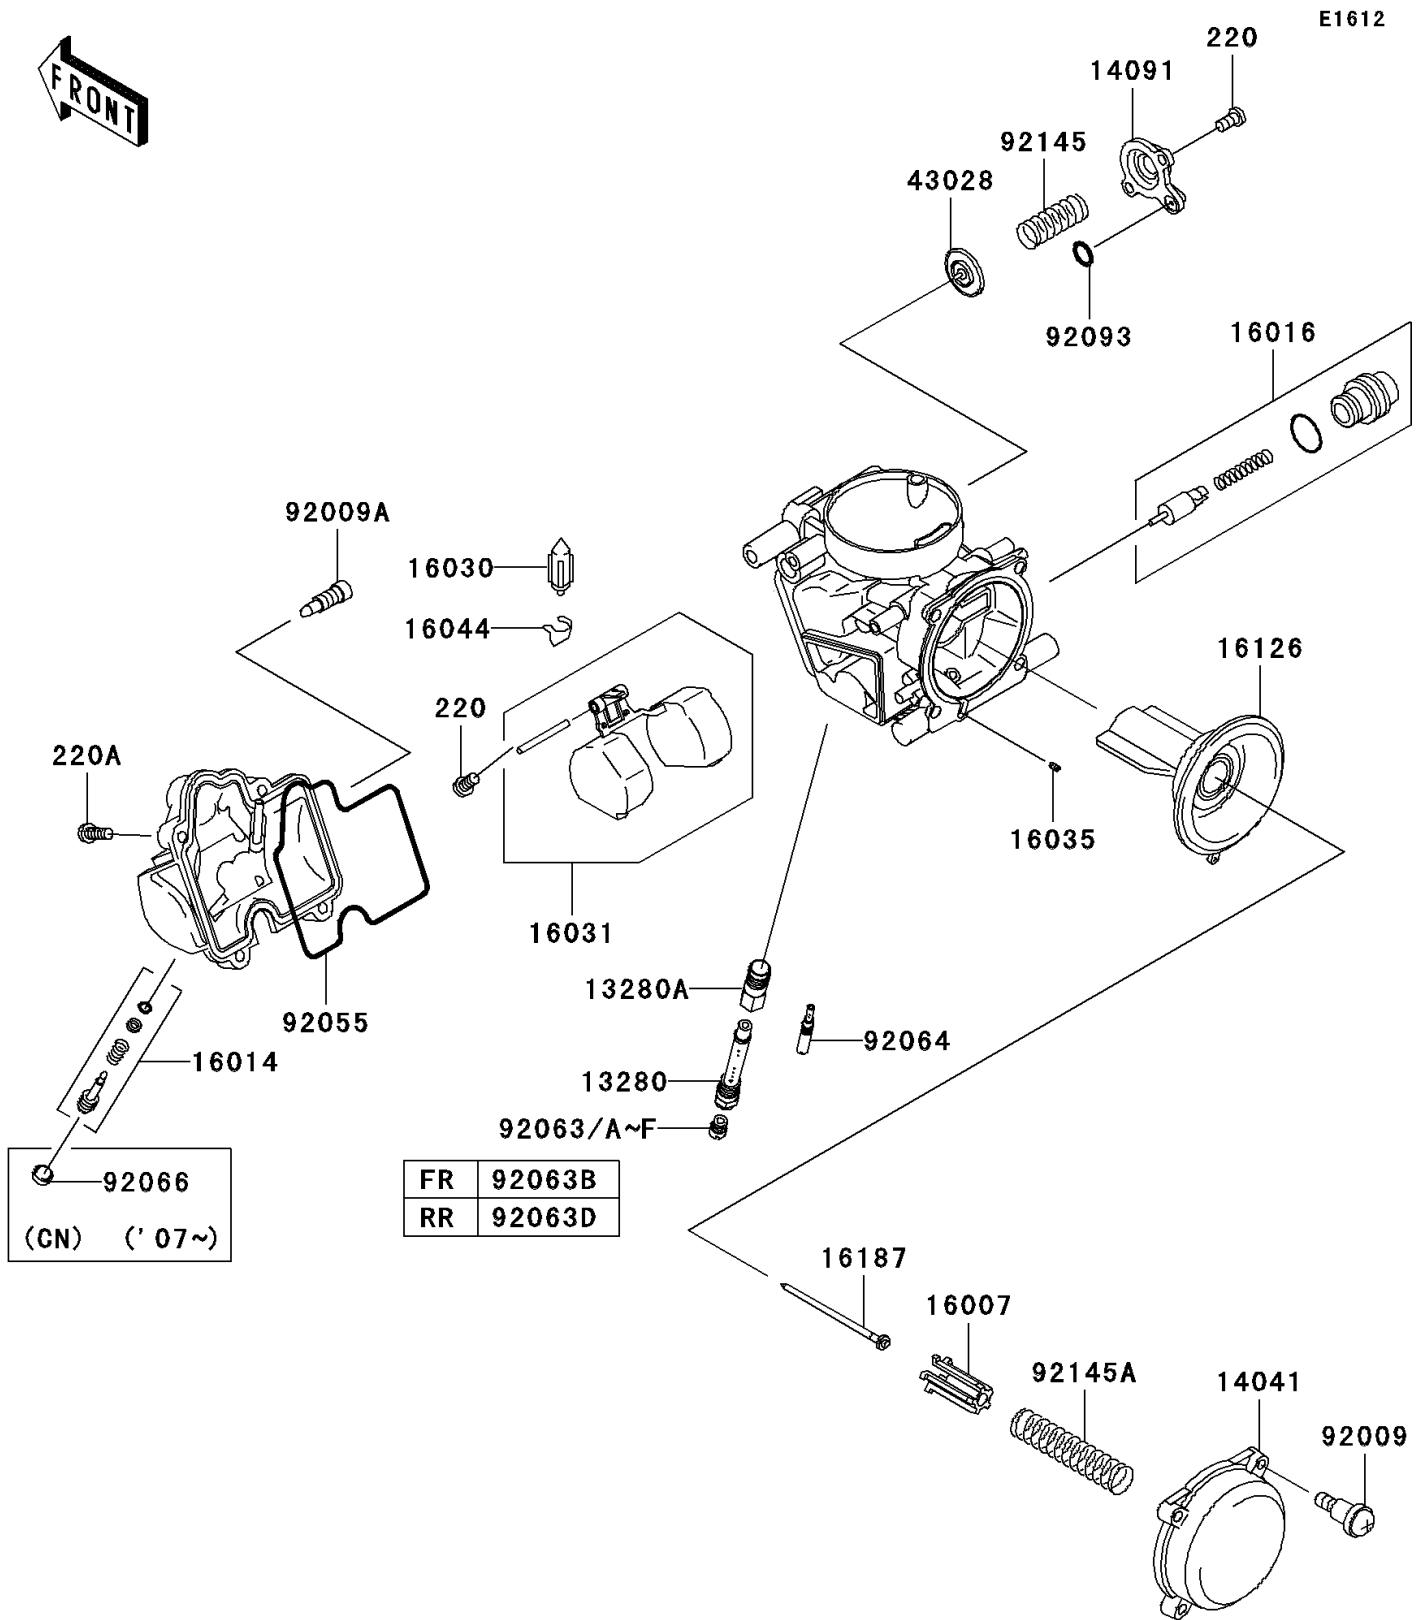

2007 Brute Force 750 4x4i PARTS DIAGRAM

Carburetor Parts

E1612

FR	92063B
RR	92063D

2007 Brute Force 750 4x4i PARTS LIST

Carburetor Parts

ITEM NAME	PART NUMBER	QUANTITY
SCREW-PAN-CROS,4X8 (Ref # 220)	220D0408	1
SCREW-PAN-CROS,4X14 (Ref # 220A)	220D0414	1
HOLDER (Ref # 13280)	13280-0115	1
HOLDER,JET (Ref # 13280A)	13280-1096	1
CAP-CHAMBER,MIXING (Ref # 14041)	14041-1091	1
COVER,AIR CUT VALVE (Ref # 14091)	14091-1246	1
SEAT-SPRING,VALVE (Ref # 16007)	16007-1117	1
SCREW-PILOT AIR (Ref # 16014)	16014-0009	1
PLUNGER (Ref # 16016)	16016-1117	1
VALVE-FLOAT (Ref # 16030)	16030-1007	1
FLOAT (Ref # 16031)	16031-1097	1
JET-AIR,LEAK (Ref # 16035)	16035-1055	1
CLAMP,FLOAT VALVE (Ref # 16044)	16044-007	1
VALVE (Ref # 16126)	16126-0015	1
NEEDLE-JET,NFKL (Ref # 16187)	16187-0156	1
DIAPHRAGM,AIR CUT VALVE (Ref # 43028)	43028-1085	1
SCREW,4X4.4 (Ref # 92009)	92009-1549	1
SCREW,DRAIN,6X0.75 (Ref # 92009A)	92009-1551	1
RING-O,FLOAT CHAMBER (Ref # 92055)	92055-1589	1
JET-MAIN,#148 (Ref # 92063)	92063-1324	1
JET-MAIN,#150 (Ref # 92063A)	92063-1330	1
JET-MAIN,#152 (Ref # 92063B)	92063-1331	1
JET-MAIN,#155 (Ref # 92063C)	92063-1332	1
JET-MAIN,#158 (Ref # 92063D)	92063-1344	1
JET-MAIN,#160 (Ref # 92063E)	92063-1345	1
JET-MAIN,#162 (Ref # 92063F)	92063-1346	1
JET-PILOT,#38 (Ref # 92064)	92064-0011	1
SEAL,"U"RING (Ref # 92093)	92093-1046	1
SPRING,AIR CUT VALVE (Ref # 92145)	92145-0097	1

2007 Brute Force 750 4x4i PARTS LIST

Carburetor Parts

ITEM NAME	PART NUMBER	QUANTITY
SPRING (Ref # 92145A)	92145-0267	1
PLUG,PILOT AIR SCREW (Ref # 92066)	92066-3769	1