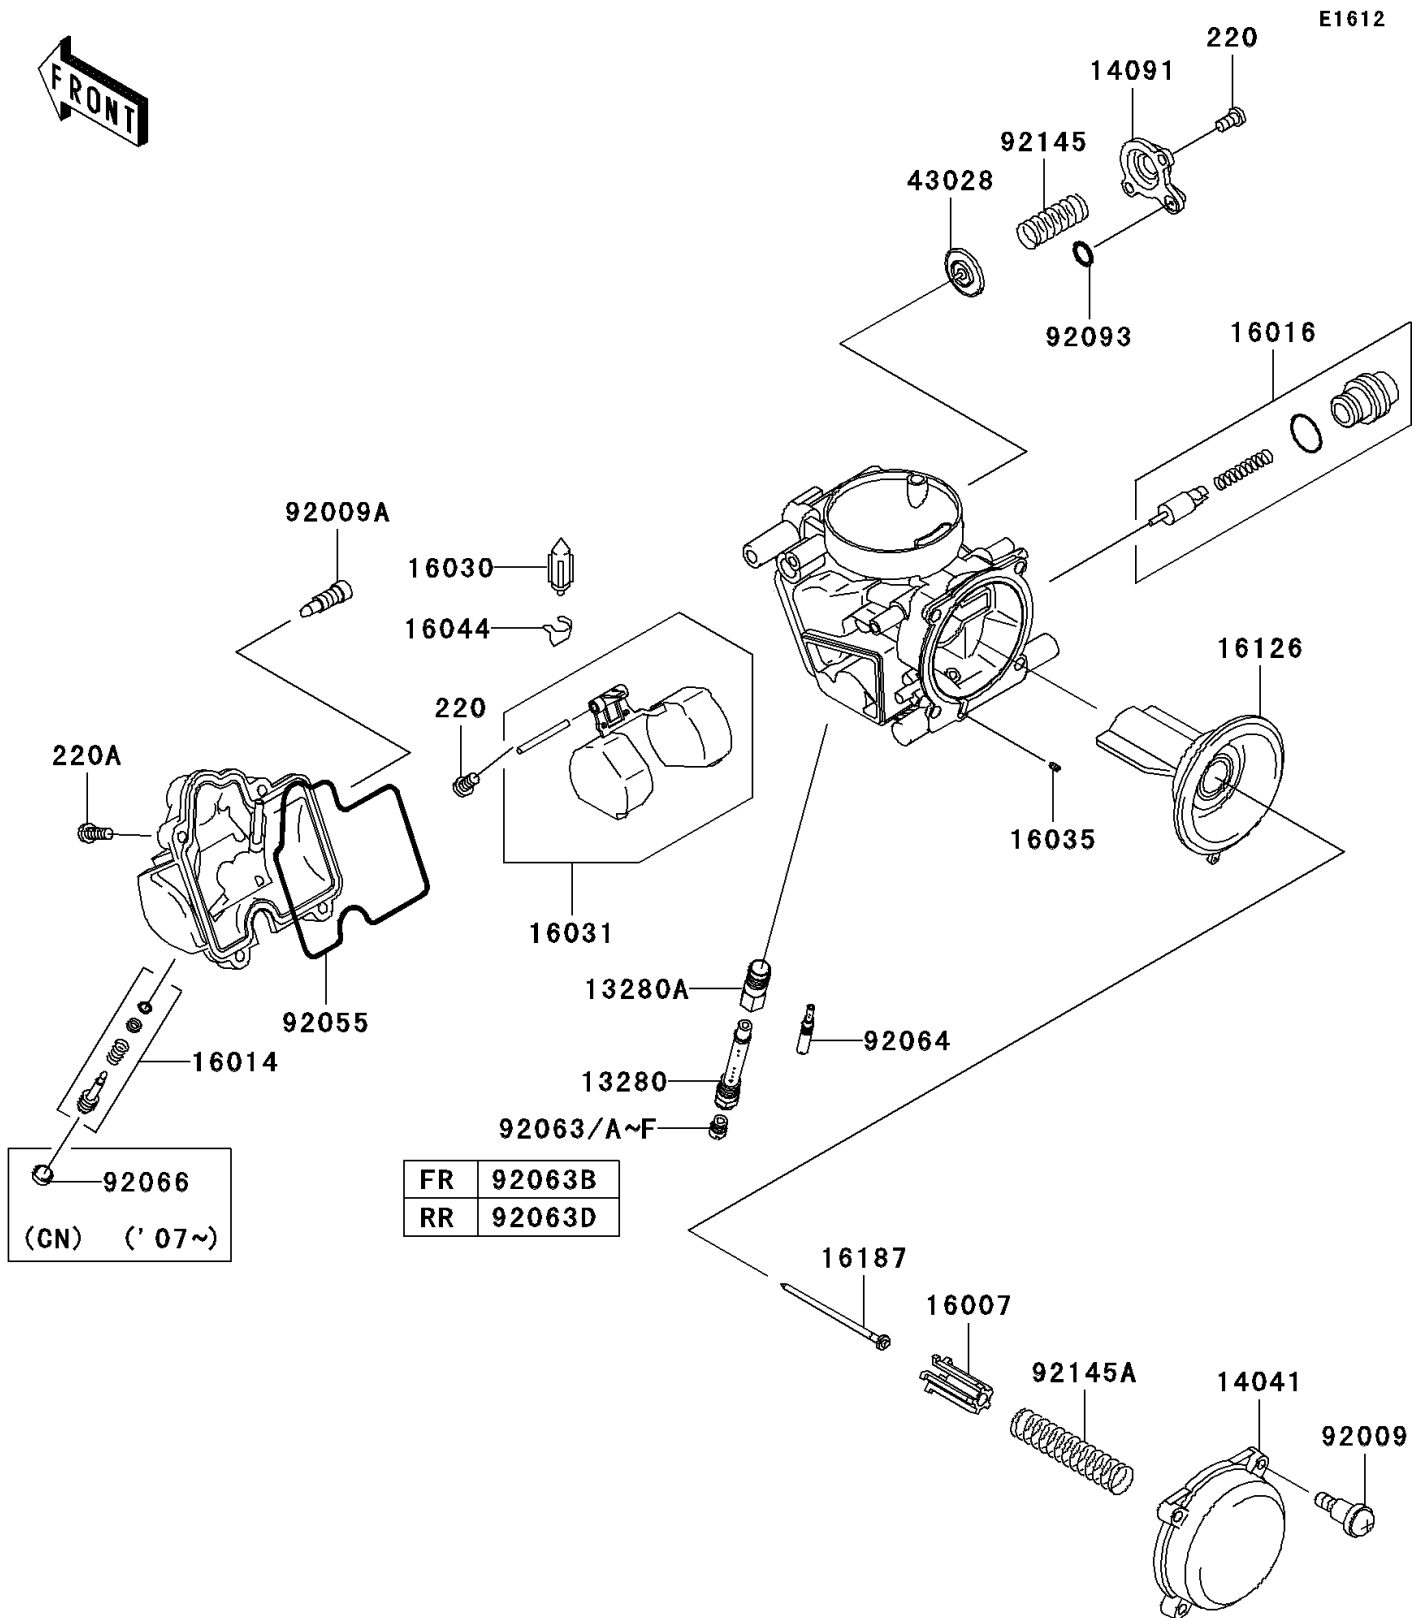

## 2006 Brute Force 750 4x4i PARTS DIAGRAM

Carburetor Parts

E1612

FR	92063B
RR	92063D

## 2006 Brute Force 750 4x4i PARTS LIST

### Carburetor Parts

ITEM NAME	PART NUMBER	QUANTITY
SCREW-PAN-CROS,4X8 (Ref # 220)	220D0408	1
SCREW-PAN-CROS,4X14 (Ref # 220A)	220D0414	1
HOLDER (Ref # 13280)	13280-0115	1
HOLDER,JET (Ref # 13280A)	13280-1096	1
CAP-CHAMBER,MIXING (Ref # 14041)	14041-1091	1
COVER,AIR CUT VALVE (Ref # 14091)	14091-1246	1
SEAT-SPRING,VALVE (Ref # 16007)	16007-1117	1
SCREW-PILOT AIR (Ref # 16014)	16014-0009	1
PLUNGER (Ref # 16016)	16016-1117	1
VALVE-FLOAT (Ref # 16030)	16030-1007	1
FLOAT (Ref # 16031)	16031-1097	1
JET-AIR,LEAK (Ref # 16035)	16035-1055	1
CLAMP,FLOAT VALVE (Ref # 16044)	16044-007	1
VALVE (Ref # 16126)	16126-0015	1
NEEDLE-JET,NFKL (Ref # 16187)	16187-0156	1
DIAPHRAGM,AIR CUT VALVE (Ref # 43028)	43028-1085	1
SCREW,4X4.4 (Ref # 92009)	92009-1549	1
SCREW,DRAIN,6X0.75 (Ref # 92009A)	92009-1551	1
RING-O,FLOAT CHAMBER (Ref # 92055)	92055-1589	1
JET-MAIN,#148 (Ref # 92063)	92063-1324	1
JET-MAIN,#150 (Ref # 92063A)	92063-1330	1
JET-MAIN,#152 (Ref # 92063B)	92063-1331	1
JET-MAIN,#155 (Ref # 92063C)	92063-1332	1
JET-MAIN,#158 (Ref # 92063D)	92063-1344	1
JET-MAIN,#160 (Ref # 92063E)	92063-1345	1
JET-MAIN,#162 (Ref # 92063F)	92063-1346	1
JET-PILOT,#38 (Ref # 92064)	92064-0011	1
SEAL,"U"RING (Ref # 92093)	92093-1046	1
SPRING,AIR CUT VALVE (Ref # 92145)	92145-0097	1

## 2006 Brute Force 750 4x4i PARTS LIST

Carburetor Parts

ITEM NAME	PART NUMBER	QUANTITY
SPRING (Ref # 92145A)	92145-0267	1