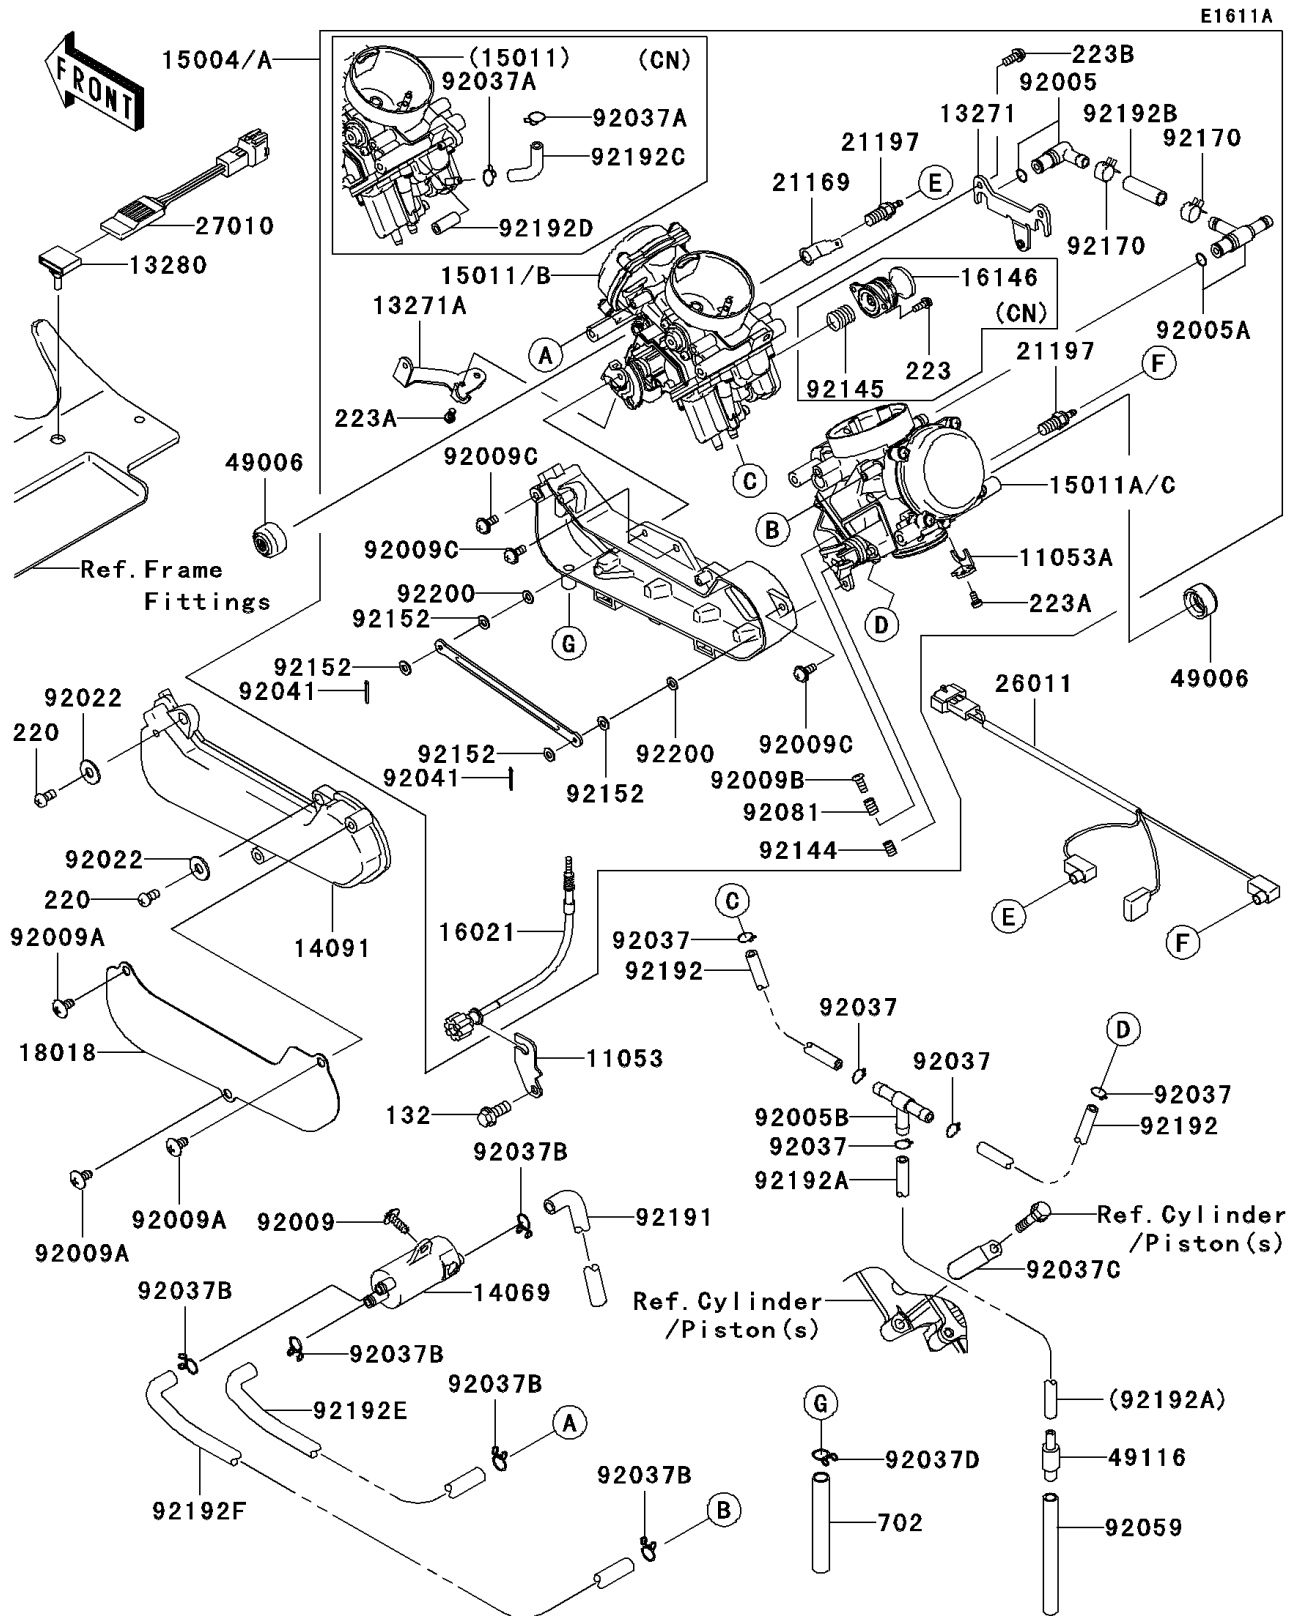

2007 Brute Force 750 4x4i PARTS DIAGRAM

Carburetor(A7F)

2007 Brute Force 750 4x4i PARTS LIST

Carburetor(A7F)

ITEM NAME	PART NUMBER	QUANTITY
BRACKET (Ref # 11053)	11053-1299	1
BRACKET (Ref # 11053A)	11053-1606	1
PLATE (Ref # 13271)	13271-0750	1
PLATE (Ref # 13271A)	13271-0751	1
HOLDER,CARBURETOR (Ref # 13280)	13280-1253	1
BREATHER (Ref # 14069)	14069-0002	1
COVER (Ref # 14091)	14091-0360	1
SCREW-THROTTLE STOP (Ref # 16021)	16021-0011	1
PLATE-HEAT GUARD (Ref # 18018)	18018-0004	1
TERMINAL (Ref # 21169)	21169-0001	1
HEATER (Ref # 21197)	21197-1006	1
WIRE-LEAD (Ref # 26011)	26011-0030	1
SWITCH (Ref # 27010)	27010-0013	1
BOOT,STARTER CABLE (Ref # 49006)	49006-1353	1
VALVE-ASSY (Ref # 49116)	49116-1126	1
FITTING (Ref # 92005)	92005-0029	1
FITTING (Ref # 92005A)	92005-0030	1
FITTING,TUBE,T-TYPE (Ref # 92005B)	92005-1017	1
SCREW,TAPPING (Ref # 92009)	92009-1113	1
SCREW,6X12 (Ref # 92009A)	92009-1480	1
SCREW,SYNCHRONIZE (Ref # 92009B)	92009-1858	1
SCREW (Ref # 92009C)	92009-1878	1
WASHER,5.2X13X1 (Ref # 92022)	92022-1380	1
CLAMP,TUBE (Ref # 92037)	92037-010	1
CLAMP,TUBE (Ref # 92037B)	92037-147	1
BOLT-FLANGED-SMALL,6X14 (Ref # 132)	132Y0614	1
SCREW-PAN-CROS,4X8 (Ref # 220)	220B0408	1
SCREW-PAN-WS-CROS,4X8 (Ref # 223A)	223D0408	1
SCREW-PAN-WS-CROS,5X14 (Ref # 223B)	223D0514	1