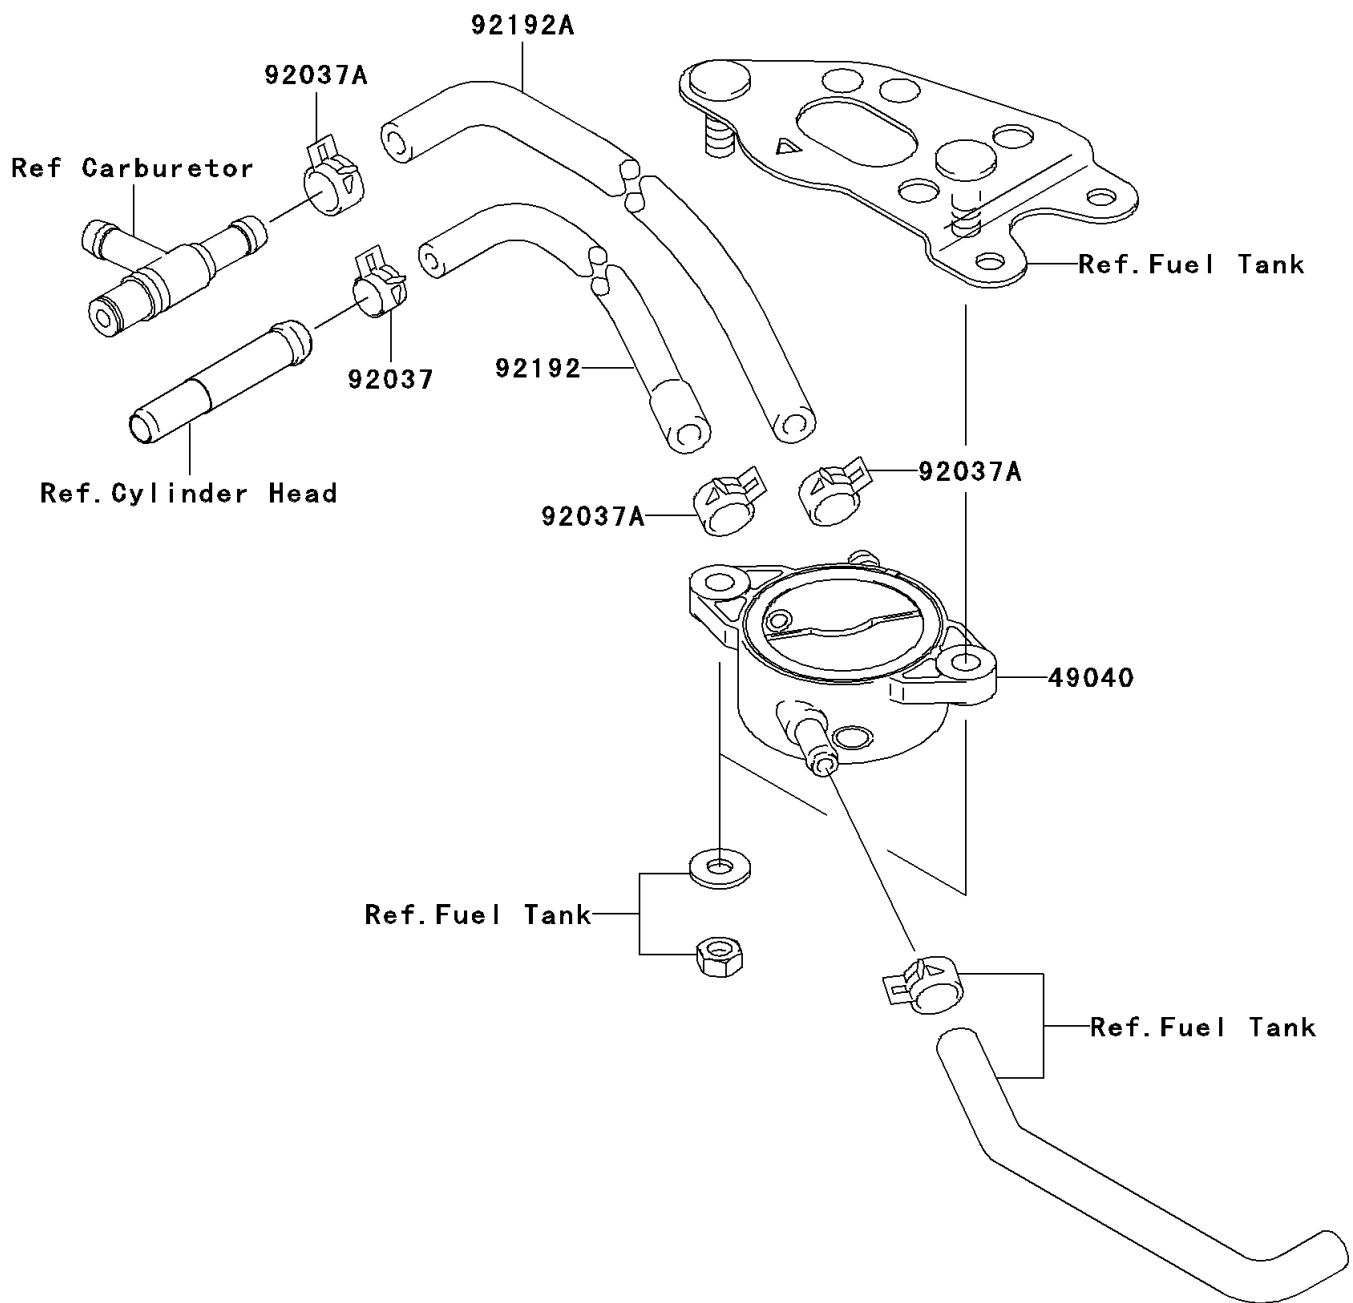

2007 Brute Force 750 4x4i PARTS DIAGRAM

Fuel Pump

E1520

2007 Brute Force 750 4x4i PARTS LIST

Fuel Pump

ITEM NAME	PART NUMBER	QUANTITY
PUMP-FUEL (Ref # 49040)	49040-0005	1
CLAMP,TUBE (Ref # 92037)	92037-1461	1
CLAMP,TUBE (Ref # 92037A)	92037-1505	1
TUBE,L=510,BLUE STRIPE (Ref # 92192)	92192-0060	1
TUBE,5.8X10.8X580 (Ref # 92192A)	92192-0182	1