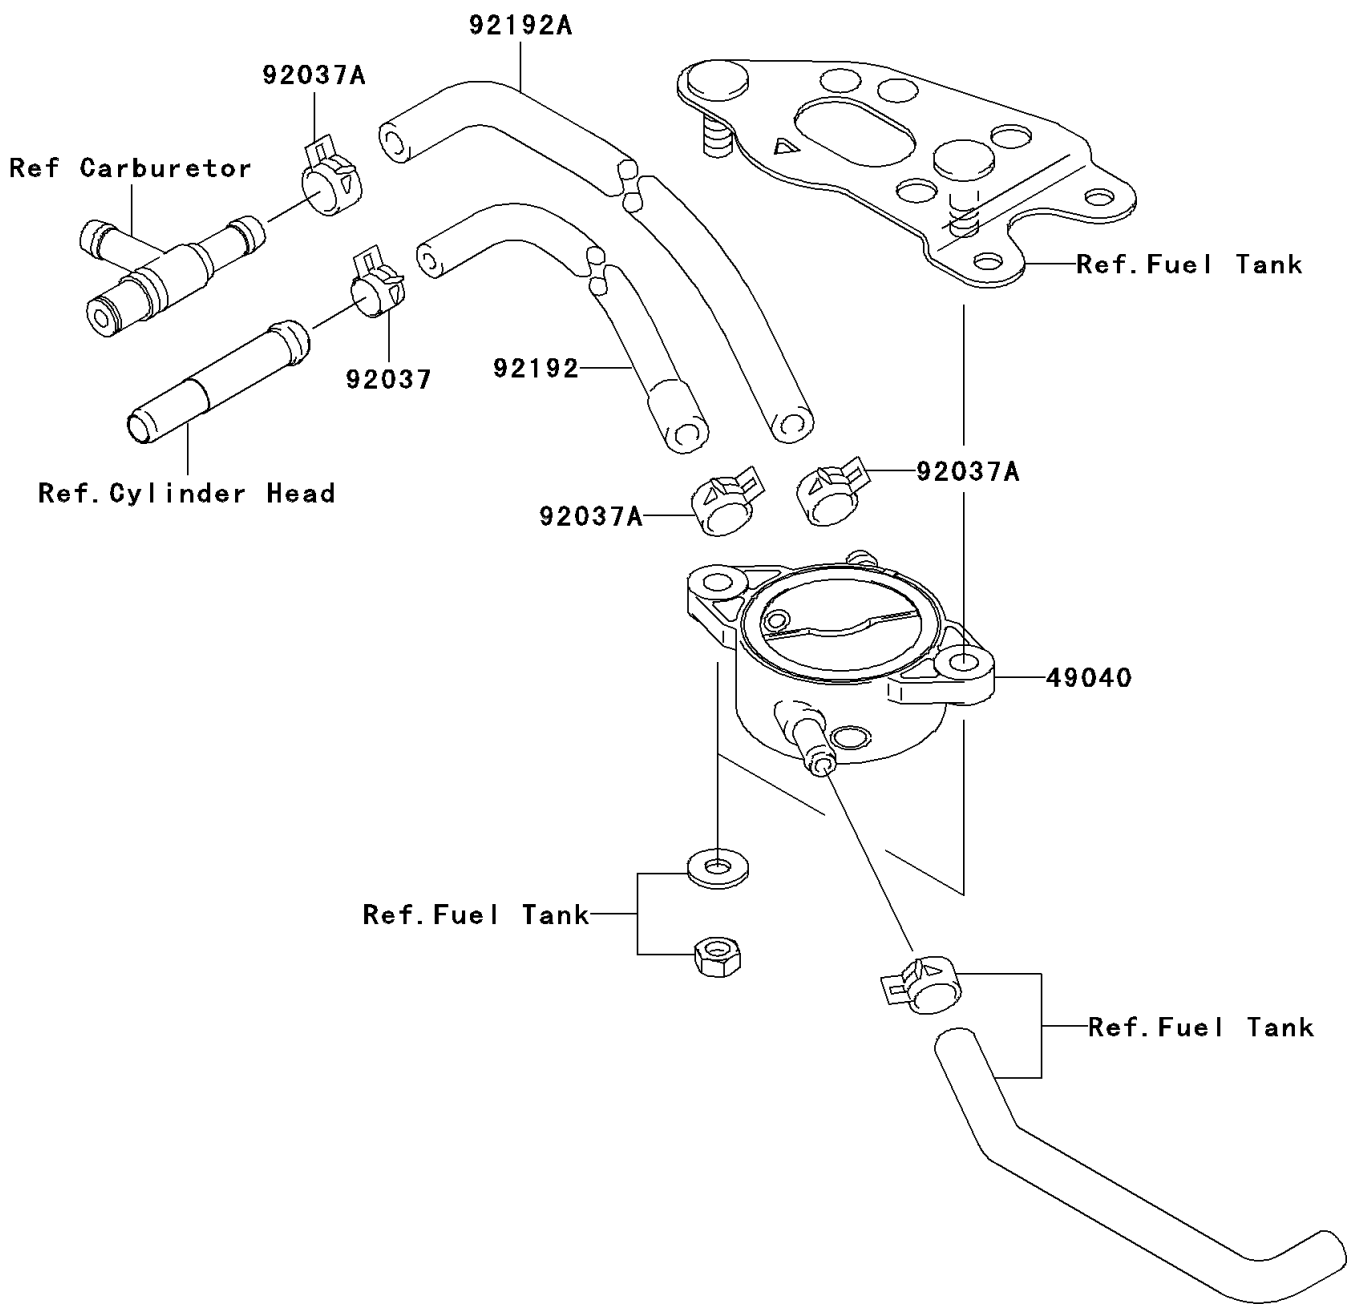

2007 Brute Force 750 4x4i PARTS DIAGRAM

Fuel Pump

E1520

2007 Brute Force 750 4x4i PARTS LIST

Fuel Pump

ITEM NAME	PART NUMBER	QUANTITY
PUMP-FUEL (Ref # 49040)	49040-0005	1
CLAMP,TUBE (Ref # 92037)	92037-1461	1
CLAMP,TUBE (Ref # 92037A)	92037-1505	3
TUBE,L=510,BLUE STRIPE (Ref # 92192)	92192-0060	1
TUBE,5.8X10.8X580 (Ref # 92192A)	92192-0182	1