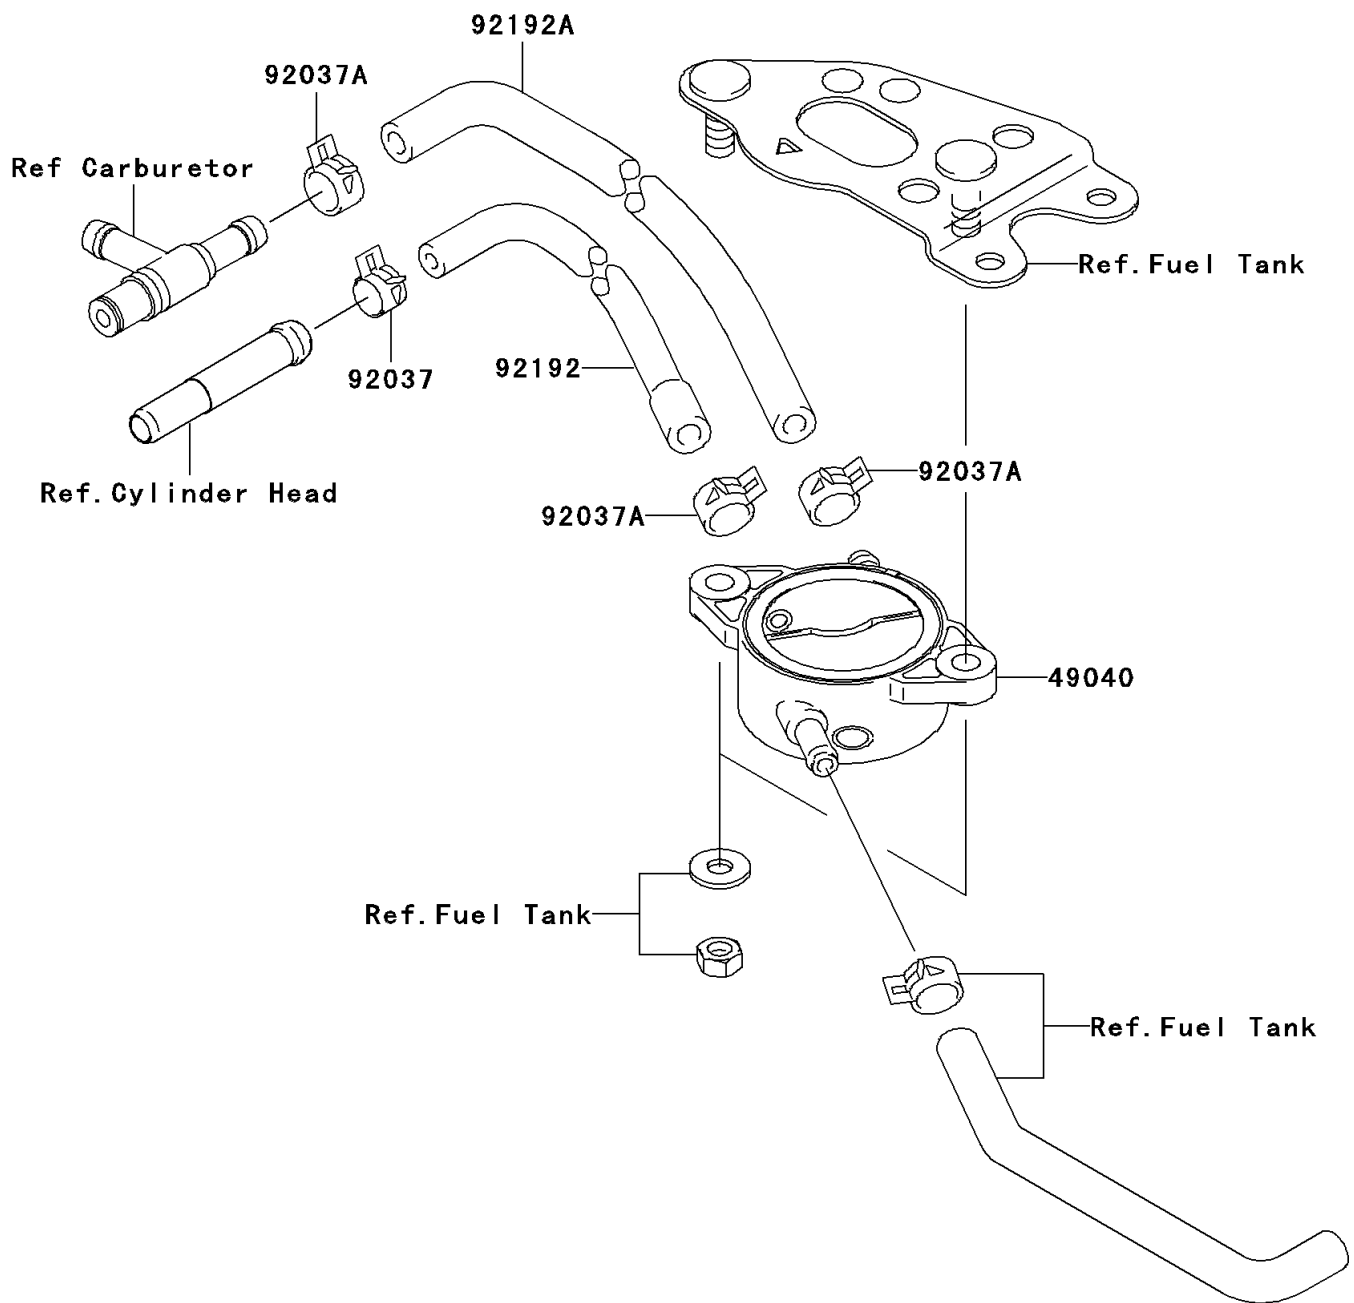

## 2006 Brute Force 750 4x4i PARTS DIAGRAM

Fuel Pump

E1520

## 2006 Brute Force 750 4x4i PARTS LIST

Fuel Pump

ITEM NAME	PART NUMBER	QUANTITY
PUMP-FUEL (Ref # 49040)	49040-0005	1
CLAMP,TUBE (Ref # 92037)	92037-1461	1
CLAMP,TUBE (Ref # 92037A)	92037-1505	1
TUBE,L=510,BLUE STRIPE (Ref # 92192)	92192-0060	1
TUBE,5.8X10.8X580 (Ref # 92192A)	92192-0182	1