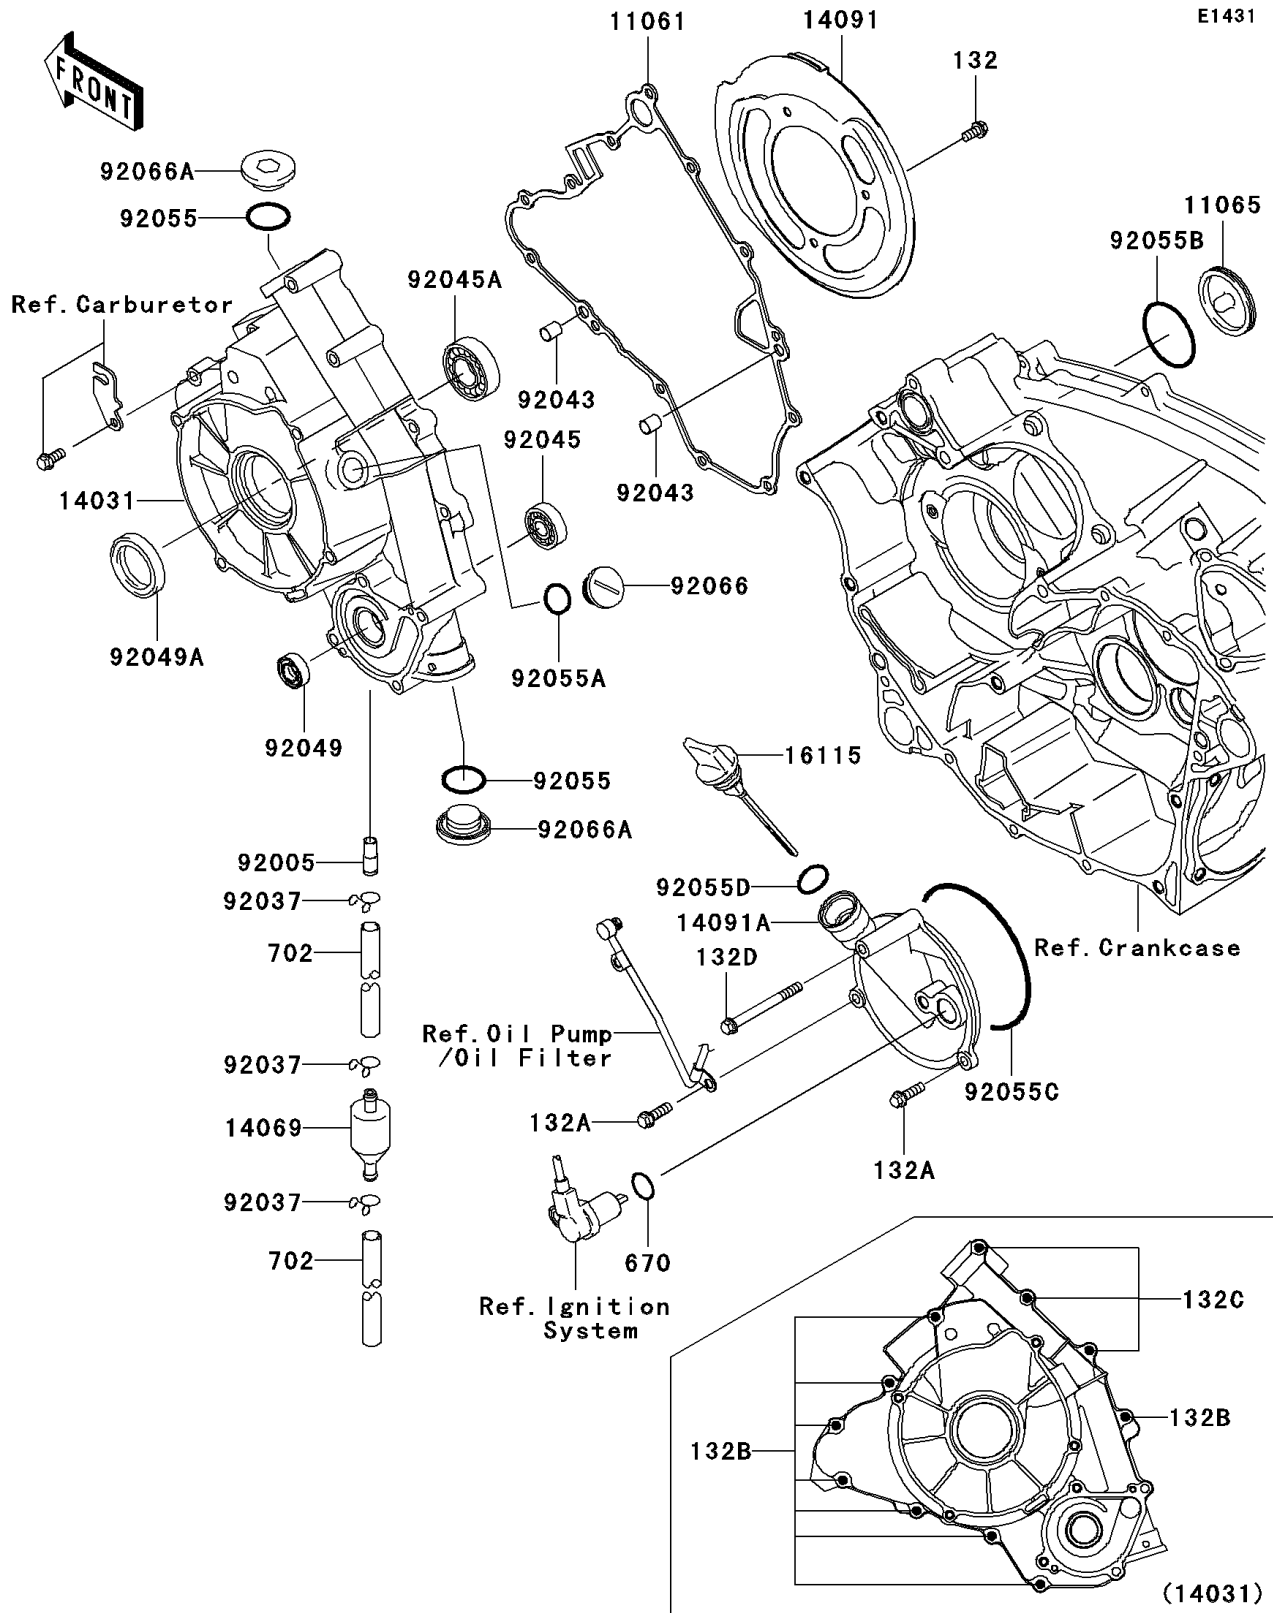

2007 Brute Force 750 4x4i PARTS DIAGRAM

Engine Cover(s)

2007 Brute Force 750 4x4i PARTS LIST

Engine Cover(s)

ITEM NAME	PART NUMBER	QUANTITY
BOLT-FLANGED-SMALL,6X12 (Ref # 132)	132Y0612	1
BOLT-FLANGED-SMALL,6X20 (Ref # 132A)	132Y0620	1
BOLT-FLANGED-SMALL,6X30 (Ref # 132B)	132Y0630	1
BOLT-FLANGED-SMALL,6X55 (Ref # 132C)	132Y0655	1
BOLT-FLANGED-SMALL,6X65 (Ref # 132D)	132Y0665	1
O RING (Ref # 670)	670D2018	1
TUBE-RUBBER,7X10X35 (Ref # 702)	702A07035	1
GASKET (Ref # 11061)	11061-1119	1
CAP (Ref # 11065)	11065-1151	1
COVER-GENERATOR (Ref # 14031)	14031-0030	1
BREATHER (Ref # 14069)	14069-1051	1
COVER,BELT CONVERTER (Ref # 14091)	14091-0309	1
COVER (Ref # 14091A)	14091-1365	1
CAP-OIL FILLER (Ref # 16115)	16115-1072	1
FITTING (Ref # 92005)	92005-1369	1
CLAMP,TUBE (Ref # 92037)	92037-147	1
PIN,6.2X8X14 (Ref # 92043)	92043-1263	1
BEARING-BALL,6901 (Ref # 92045)	92045-1246	1
BEARING-BALL (Ref # 92045A)	92045-1403	1
SEAL-OIL,SC 12X22X5 (Ref # 92049)	92049-1228	1
SEAL-OIL,HTC 28X45X7 (Ref # 92049A)	92049-1576	1
RING-O,25.7X2.4 (Ref # 92055)	92055-1136	1
RING-O,20X2 (Ref # 92055A)	92055-1146	1
RING-O,44.7X2.4 (Ref # 92055B)	92055-1279	1
RING-O,99.5X2.0 (Ref # 92055C)	92055-1632	1
RING-O,20X3 (Ref # 92055D)	92055-2185	1
PLUG,COVER (Ref # 92066)	92066-0011	1
PLUG,25X8 (Ref # 92066A)	92066-0012	1