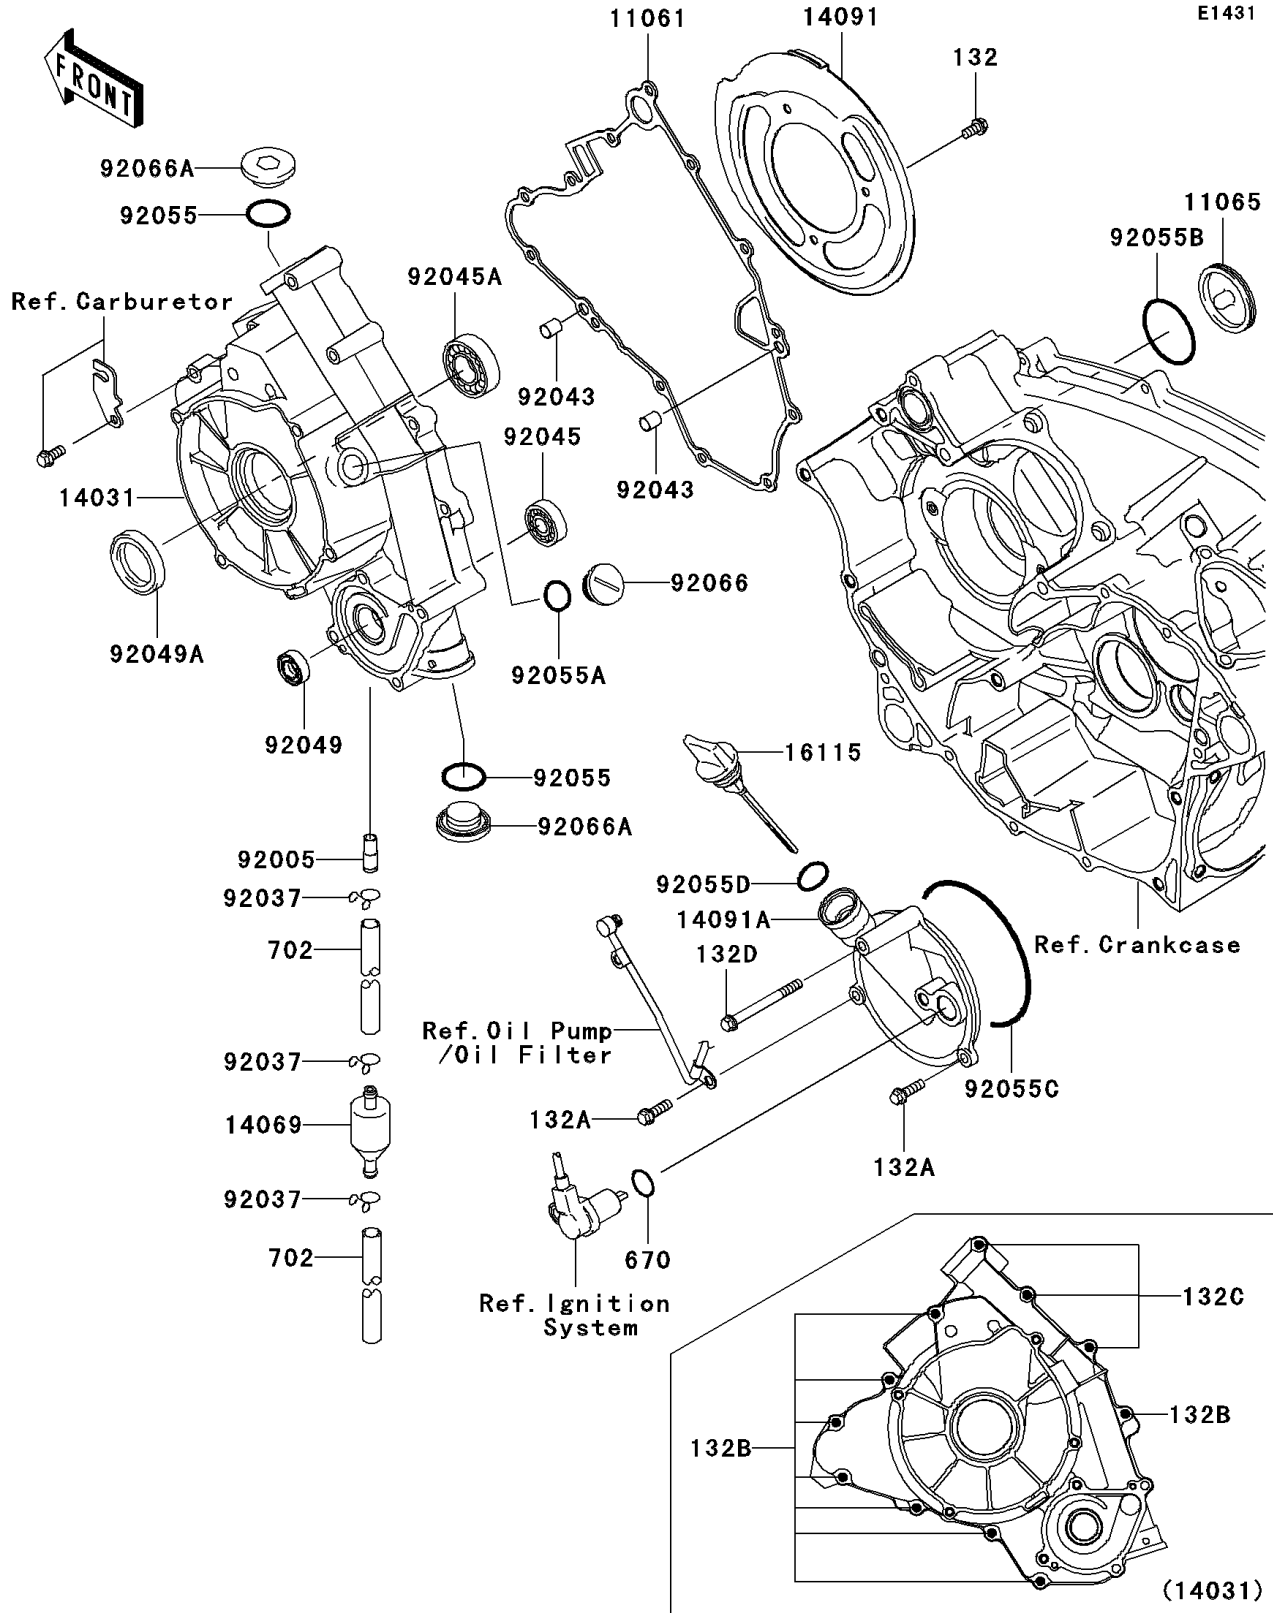

# 2007 Brute Force 750 4x4i PARTS DIAGRAM

Engine Cover(s)

## 2007 Brute Force 750 4x4i PARTS LIST

### Engine Cover(s)

ITEM NAME	PART NUMBER	QUANTITY
BOLT-FLANGED-SMALL,6X12 (Ref # 132)	132Y0612	3
BOLT-FLANGED-SMALL,6X20 (Ref # 132A)	132Y0620	2
BOLT-FLANGED-SMALL,6X30 (Ref # 132B)	132Y0630	8
BOLT-FLANGED-SMALL,6X55 (Ref # 132C)	132Y0655	3
BOLT-FLANGED-SMALL,6X65 (Ref # 132D)	132Y0665	1
O RING (Ref # 670)	670D2018	1
TUBE-RUBBER,7X10X35 (Ref # 702)	702A07035	2
GASKET (Ref # 11061)	11061-1119	1
CAP (Ref # 11065)	11065-1151	1
COVER-GENERATOR (Ref # 14031)	14031-0030	1
BREATHER (Ref # 14069)	14069-1051	1
COVER,BELT CONVERTER (Ref # 14091)	14091-0309	1
COVER (Ref # 14091A)	14091-1365	1
CAP-OIL FILLER (Ref # 16115)	16115-1072	1
FITTING (Ref # 92005)	92005-1369	1
CLAMP,TUBE (Ref # 92037)	92037-147	3
PIN,6.2X8X14 (Ref # 92043)	92043-1263	2
BEARING-BALL,6901 (Ref # 92045)	92045-1246	1
BEARING-BALL (Ref # 92045A)	92045-1403	1
SEAL-OIL,SC 12X22X5 (Ref # 92049)	92049-1228	1
SEAL-OIL,HTC 28X45X7 (Ref # 92049A)	92049-1576	1
RING-O,25.7X2.4 (Ref # 92055)	92055-1136	2
RING-O,20X2 (Ref # 92055A)	92055-1146	1
RING-O,44.7X2.4 (Ref # 92055B)	92055-1279	1
RING-O,99.5X2.0 (Ref # 92055C)	92055-1632	1
RING-O,20X3 (Ref # 92055D)	92055-2185	1
PLUG,COVER (Ref # 92066)	92066-0011	1
PLUG,25X8 (Ref # 92066A)	92066-0012	2