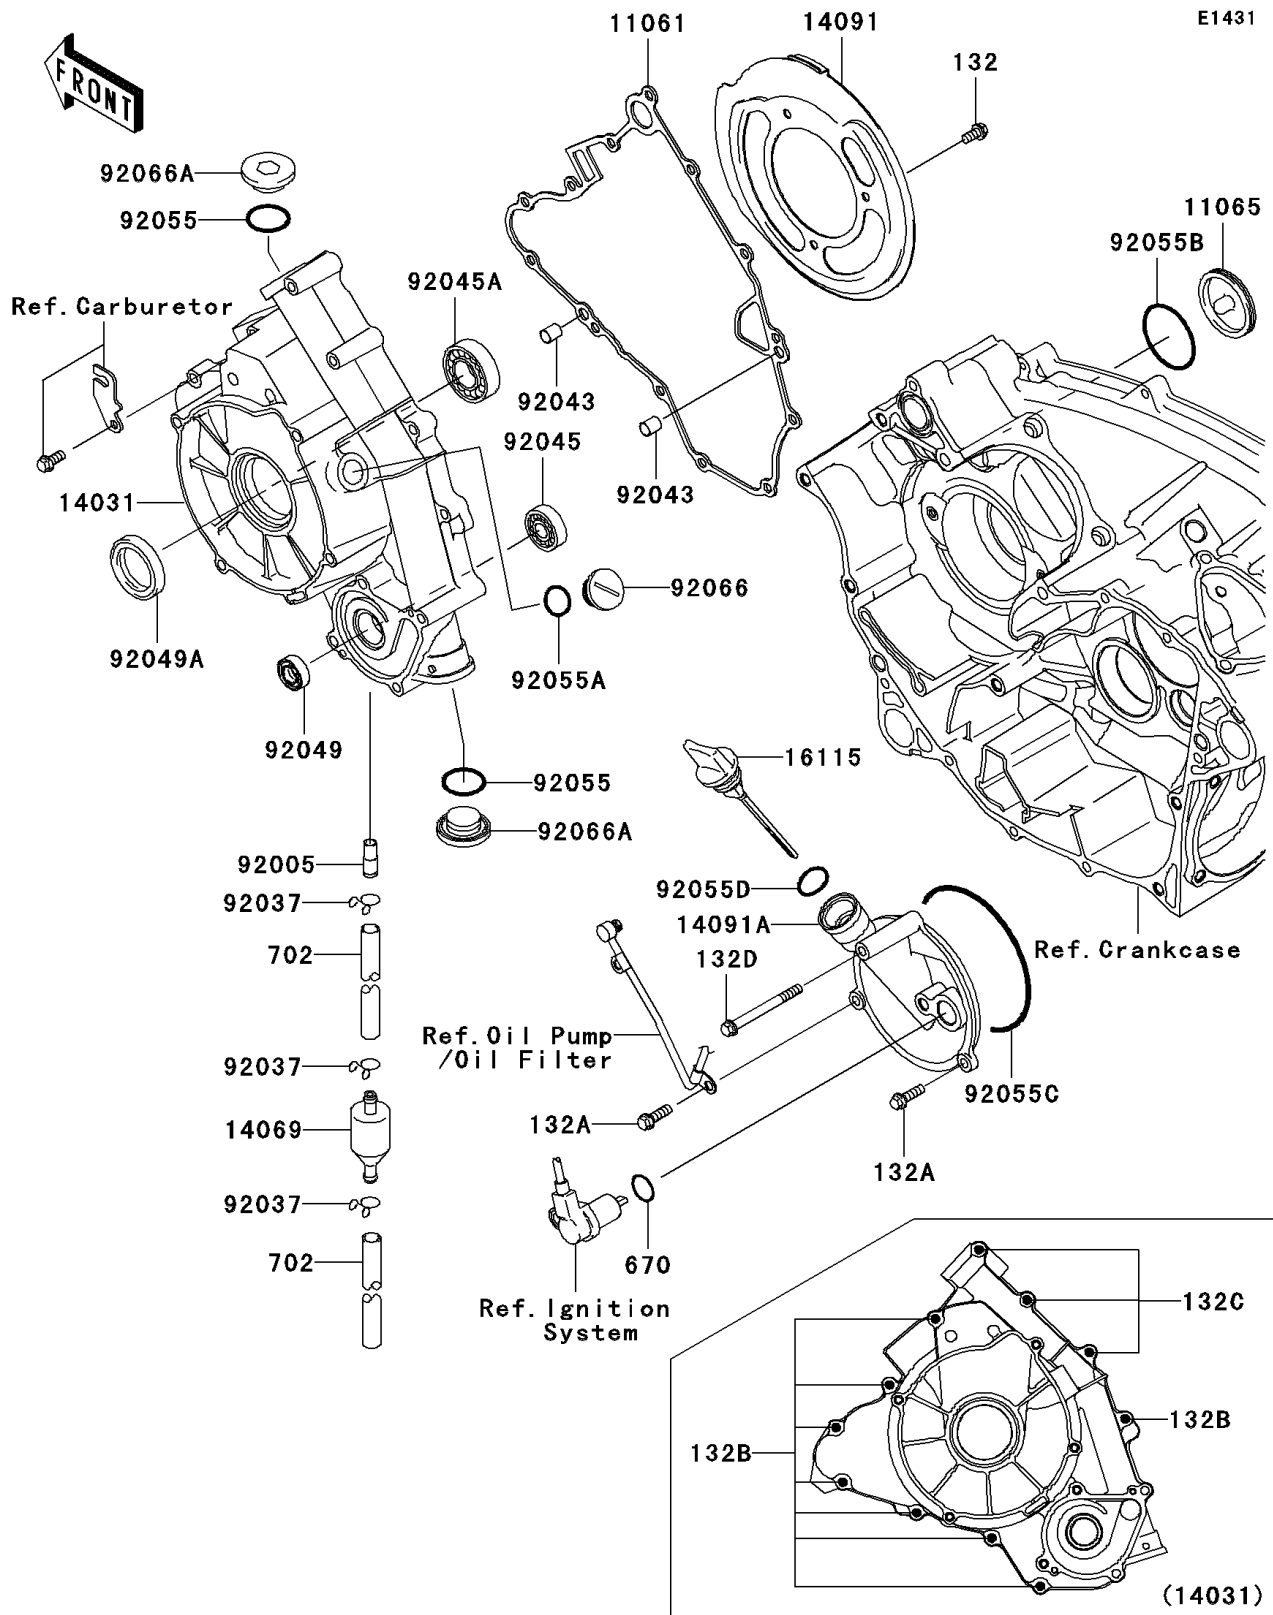

2006 Brute Force 750 4x4i PARTS DIAGRAM

Engine Cover(s)

2006 Brute Force 750 4x4i PARTS LIST

Engine Cover(s)

ITEM NAME	PART NUMBER	QUANTITY
BOLT-FLANGED-SMALL,6X12 (Ref # 132)	132Y0612	1
BOLT-FLANGED-SMALL,6X20 (Ref # 132A)	132Y0620	1
BOLT-FLANGED-SMALL,6X30 (Ref # 132B)	132Y0630	1
BOLT-FLANGED-SMALL,6X55 (Ref # 132C)	132Y0655	1
BOLT-FLANGED-SMALL,6X65 (Ref # 132D)	132Y0665	1
O RING (Ref # 670)	670D2018	1
TUBE-RUBBER,7X10X35 (Ref # 702)	702A07035	1
GASKET (Ref # 11061)	11061-1119	1
CAP (Ref # 11065)	11065-1151	1
COVER-GENERATOR (Ref # 14031)	14031-0030	1
BREATHER (Ref # 14069)	14069-1051	1
COVER,BELT CONVERTER (Ref # 14091)	14091-0309	1
COVER (Ref # 14091A)	14091-1365	1
CAP-OIL FILLER (Ref # 16115)	16115-1072	1
FITTING (Ref # 92005)	92005-1369	1
CLAMP,TUBE (Ref # 92037)	92037-147	1
PIN,6.2X8X14 (Ref # 92043)	92043-1263	1
BEARING-BALL,6901 (Ref # 92045)	92045-1246	1
BEARING-BALL (Ref # 92045A)	92045-1403	1
SEAL-OIL,SC 12X22X5 (Ref # 92049)	92049-1228	1
SEAL-OIL,HTC 28X45X7 (Ref # 92049A)	92049-1576	1
RING-O,25.7X2.4 (Ref # 92055)	92055-1136	1
RING-O,20X2 (Ref # 92055A)	92055-1146	1
RING-O,44.7X2.4 (Ref # 92055B)	92055-1279	1
RING-O,99.5X2.0 (Ref # 92055C)	92055-1632	1
RING-O,20X3 (Ref # 92055D)	92055-2185	1
PLUG,COVER (Ref # 92066)	92066-0011	1
PLUG,25X8 (Ref # 92066A)	92066-0012	1