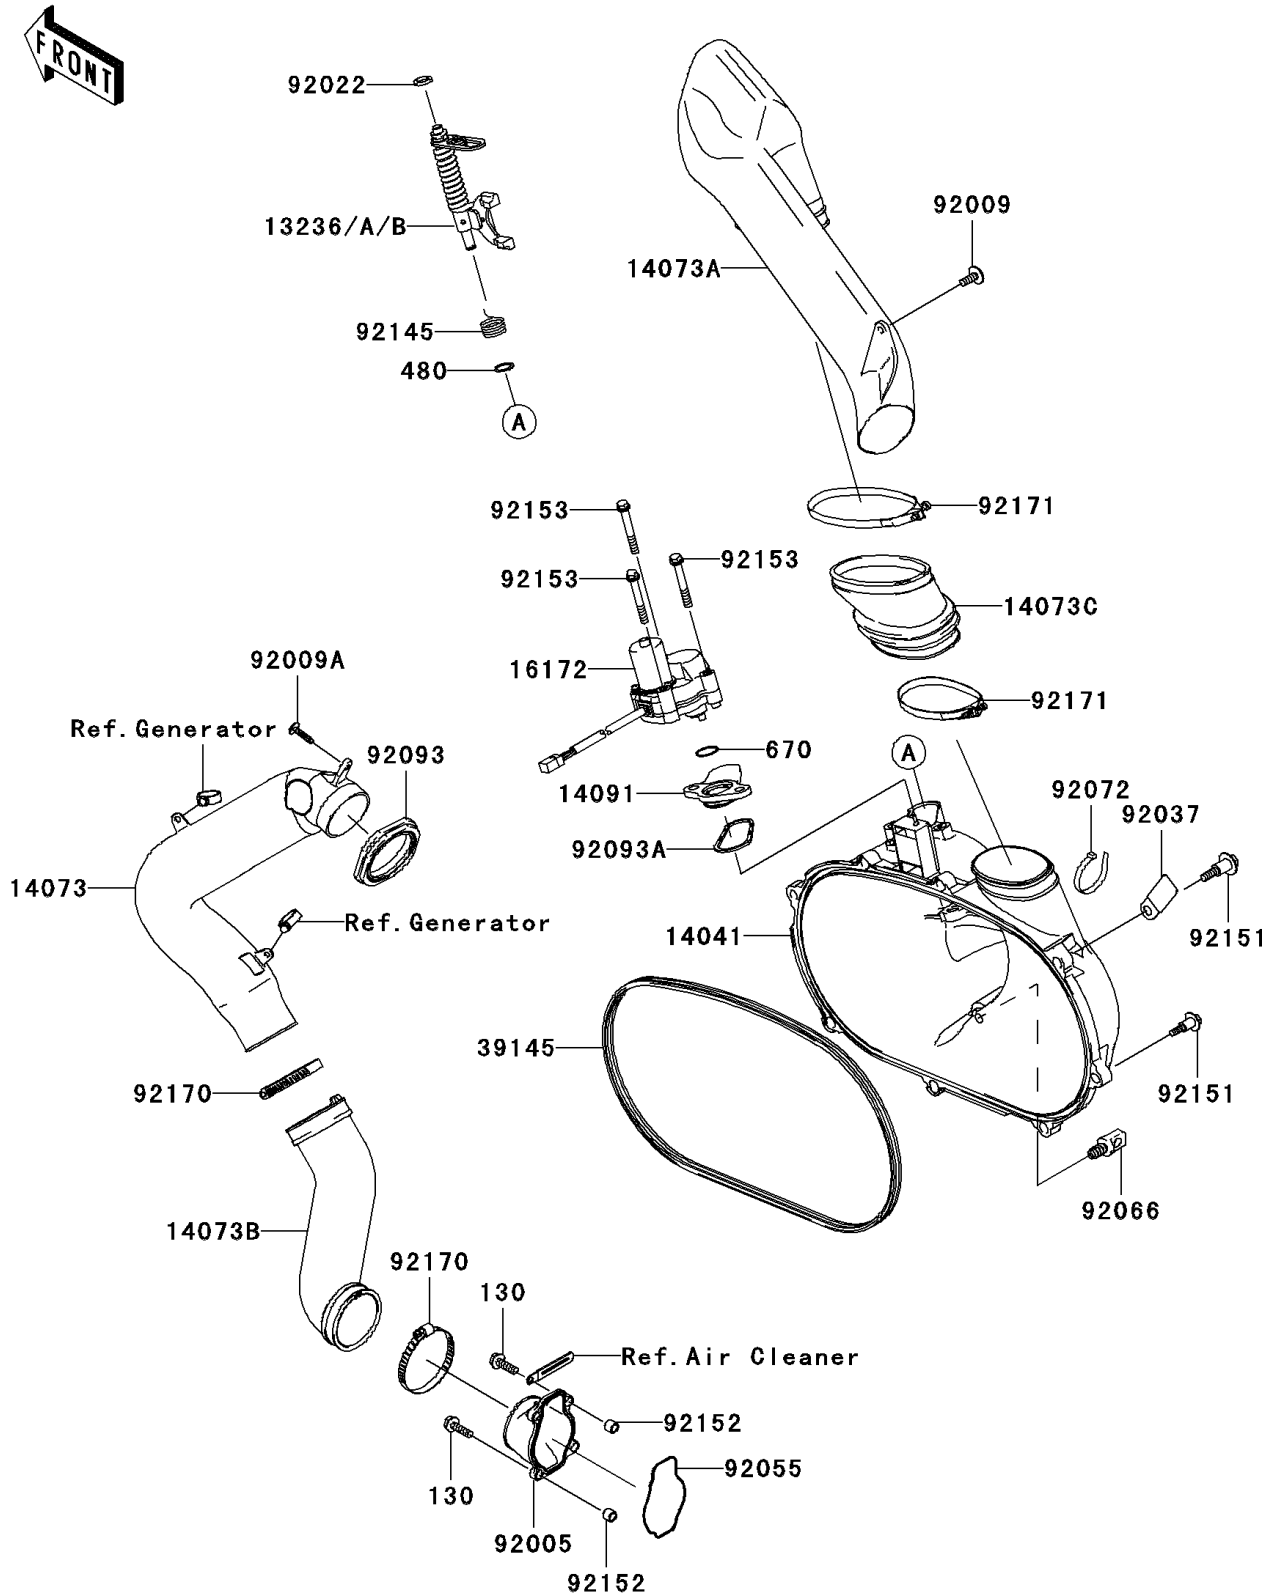

2007 Brute Force 750 4x4i PARTS DIAGRAM

Converter Cover

E1393

2007 Brute Force 750 4x4i PARTS LIST

Converter Cover

ITEM NAME	PART NUMBER	QUANTITY
BOLT-FLANGED,6X20 (Ref # 130)	130Z0620	1
CIRCLIP-TYPE-C,10MM (Ref # 480)	480J1000	1
O RING (Ref # 670)	670D3022	1
LEVER-COMP,YELLOW (Ref # 13236)	13236-0046	1
LEVER-COMP,GREEN (Ref # 13236A)	13236-0047	1
LEVER-COMP,PAINT LESS (Ref # 13236B)	13236-0048	1
COVER-COMP (Ref # 14041)	14041-0004	1
DUCT,INTAKE (Ref # 14073)	14073-0025	1
DUCT,EXHAUST (Ref # 14073A)	14073-0026	1
DUCT,INTAKE JOINT (Ref # 14073B)	14073-0027	1
DUCT,EXHAUST JOINT (Ref # 14073C)	14073-0028	1
COVER (Ref # 14091)	14091-1421	1
ACTUATOR (Ref # 16172)	16172-0006	1
TRIM-SEAL (Ref # 39145)	39145-1135	1
FITTING (Ref # 92005)	92005-1387	1
SCREW,6X16 (Ref # 92009)	92009-1694	1
SCREW,TAPPING,5X20 (Ref # 92009A)	92009-1993	1
WASHER,10.2X16X1 (Ref # 92022)	92022-1829	1
CLAMP (Ref # 92037)	92037-1780	1
RING-O (Ref # 92055)	92055-1630	1
PLUG,DRAIN,11X19 (Ref # 92066)	92066-1580	1
BAND,L=188 (Ref # 92072)	92072-1239	1
SEAL (Ref # 92093)	92093-0016	1
SEAL (Ref # 92093A)	92093-1548	1
SPRING (Ref # 92145)	92145-1567	1
BOLT,FLANGED,6X30 (Ref # 92151)	92151-1686	1
COLLAR (Ref # 92152)	92152-1332	1
BOLT,6X47 (Ref # 92153)	92153-0678	1
CLAMP (Ref # 92170)	92170-1764	1

2007 Brute Force 750 4x4i PARTS LIST

Converter Cover

ITEM NAME	PART NUMBER	QUANTITY
CLAMP (Ref # 92171)	92171-0208	1