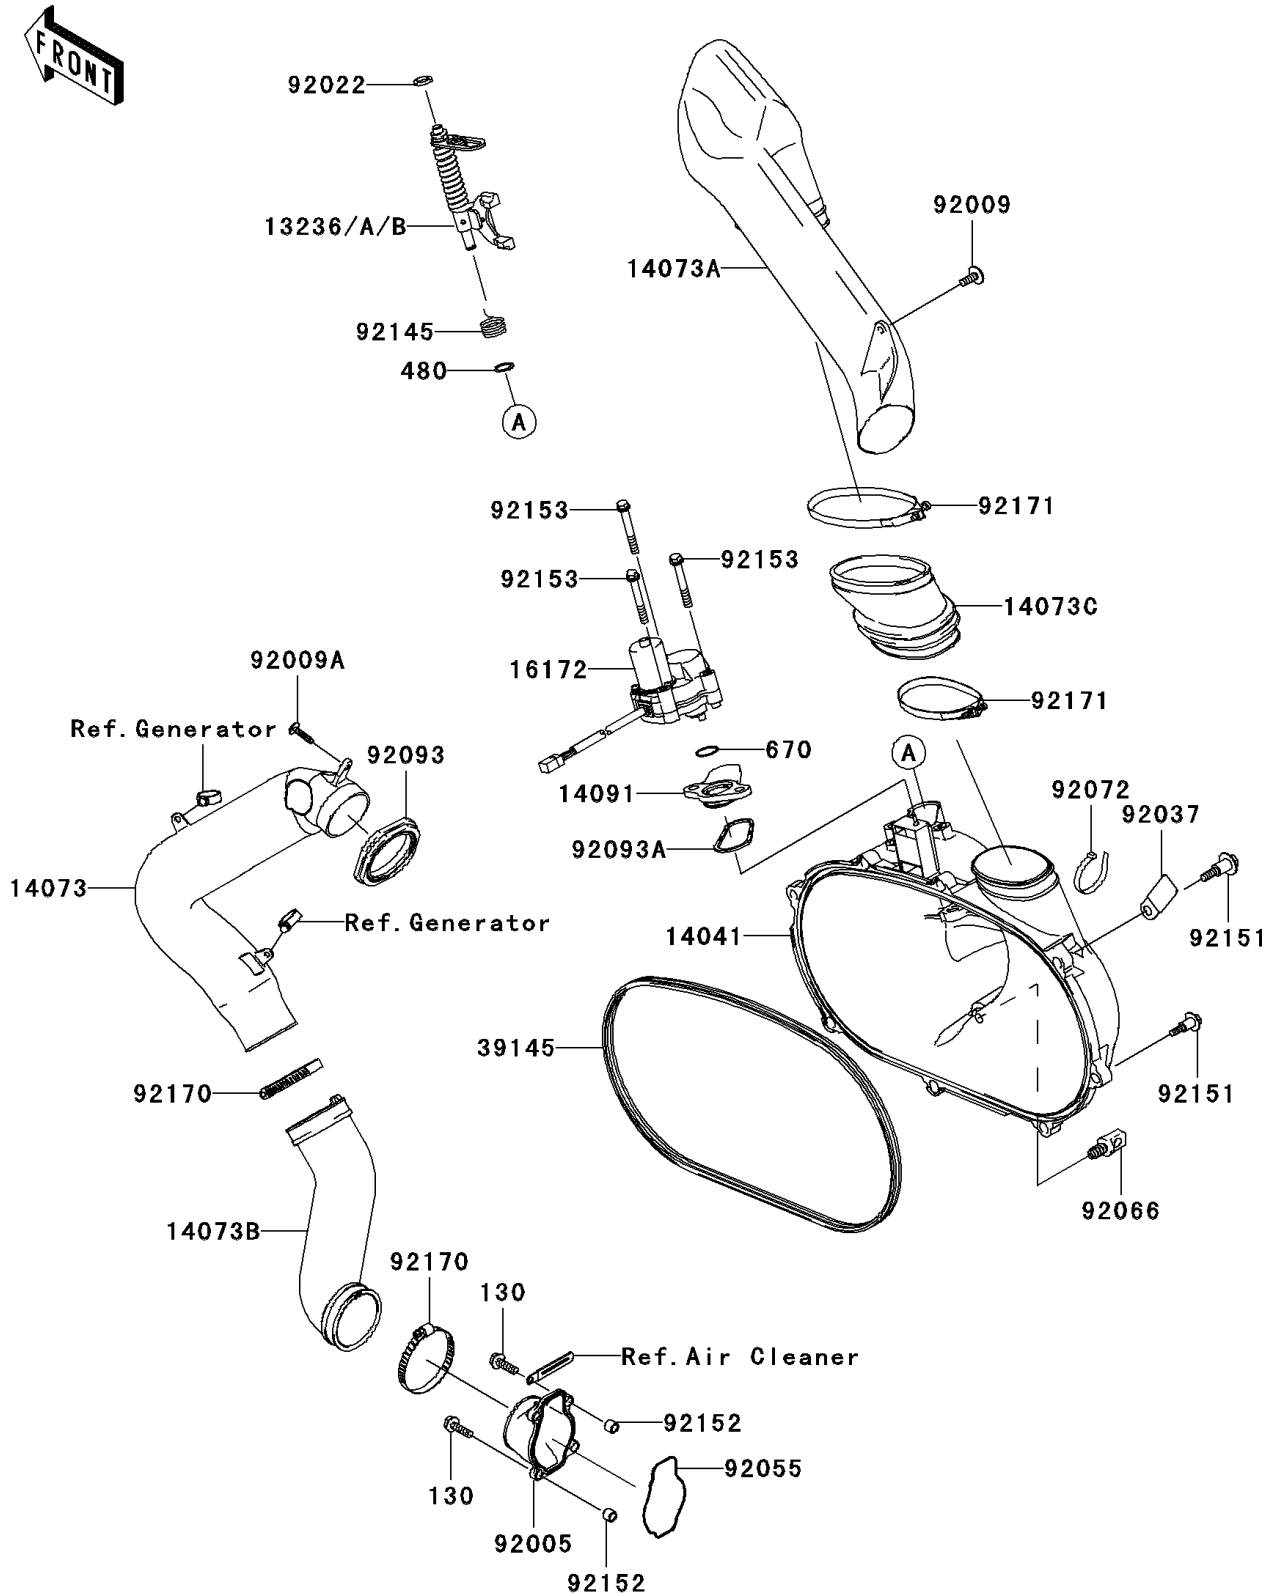

2006 Brute Force 750 4x4i PARTS DIAGRAM

Converter Cover

E1393

2006 Brute Force 750 4x4i PARTS LIST

Converter Cover

ITEM NAME	PART NUMBER	QUANTITY
BOLT-FLANGED,6X20 (Ref # 130)	130Z0620	1
CIRCLIP-TYPE-C,10MM (Ref # 480)	480J1000	1
O RING (Ref # 670)	670D3022	1
LEVER-COMP,YELLOW (Ref # 13236)	13236-0046	1
LEVER-COMP,GREEN (Ref # 13236A)	13236-0047	1
LEVER-COMP,PAINT LESS (Ref # 13236B)	13236-0048	1
COVER-COMP (Ref # 14041)	14041-0004	1
DUCT,INTAKE (Ref # 14073)	14073-0025	1
DUCT,EXHAUST (Ref # 14073A)	14073-0026	1
DUCT,INTAKE JOINT (Ref # 14073B)	14073-0027	1
DUCT,EXHAUST JOINT (Ref # 14073C)	14073-0028	1
COVER (Ref # 14091)	14091-1421	1
ACTUATOR (Ref # 16172)	16172-0006	1
TRIM-SEAL (Ref # 39145)	39145-1135	1
FITTING (Ref # 92005)	92005-1387	1
SCREW,6X16 (Ref # 92009)	92009-1694	1
SCREW,TAPPING,5X20 (Ref # 92009A)	92009-1993	1
WASHER,10.2X16X1 (Ref # 92022)	92022-1829	1
CLAMP (Ref # 92037)	92037-1780	1
RING-O (Ref # 92055)	92055-1630	1
PLUG,DRAIN,11X19 (Ref # 92066)	92066-1580	1
BAND,L=188 (Ref # 92072)	92072-1239	1
SEAL (Ref # 92093)	92093-0016	1
SEAL (Ref # 92093A)	92093-1548	1
SPRING (Ref # 92145)	92145-1567	1
BOLT,FLANGED,6X30 (Ref # 92151)	92151-1686	1
COLLAR (Ref # 92152)	92152-1332	1
BOLT,6X47 (Ref # 92153)	92153-0678	1
CLAMP (Ref # 92170)	92170-1764	1

2006 Brute Force 750 4x4i PARTS LIST

Converter Cover

ITEM NAME	PART NUMBER	QUANTITY
CLAMP (Ref # 92171)	92171-0208	1