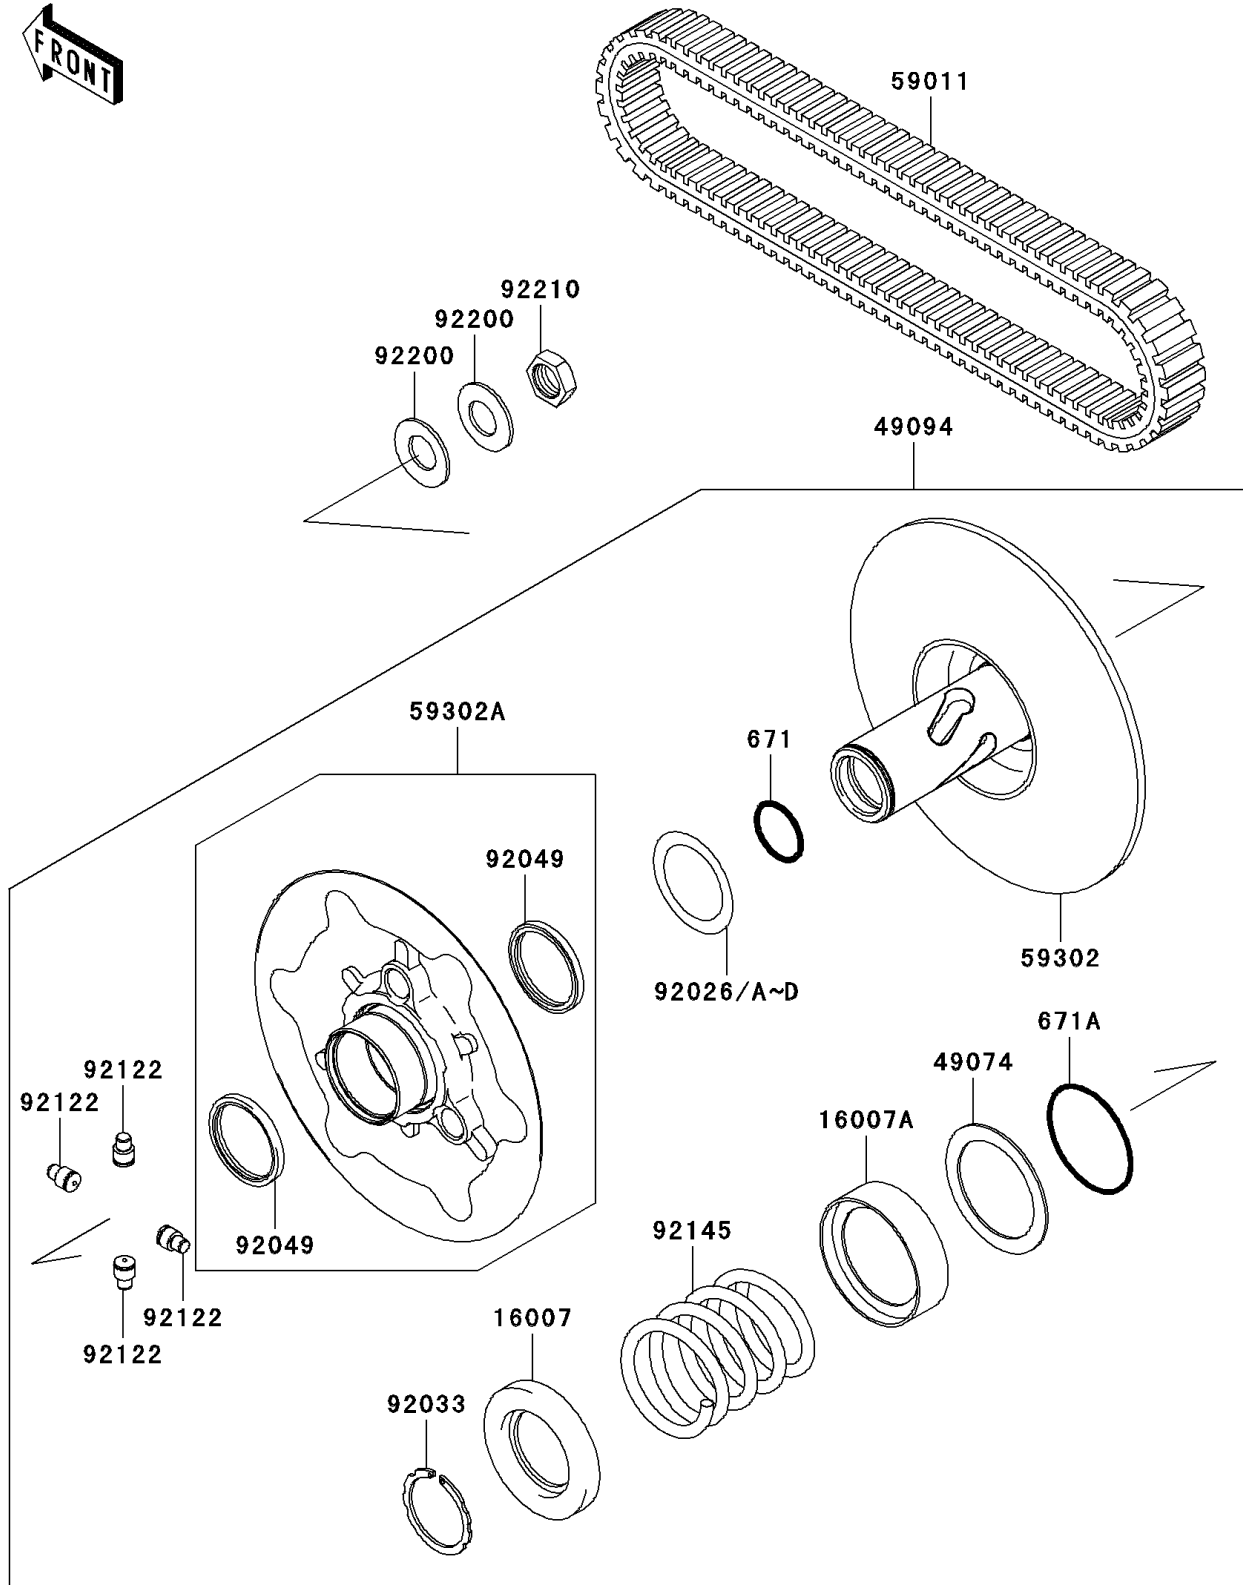

2007 Brute Force 750 4x4i PARTS DIAGRAM

Driven Converter/Drive Belt

E1392

2007 Brute Force 750 4x4i PARTS LIST

Driven Converter/Drive Belt

ITEM NAME	PART NUMBER	QUANTITY
O RING (Ref # 671)	671D2530	1
O RING (Ref # 671A)	671D2550	1
SEAT-SPRING (Ref # 16007)	16007-1203	1
SEAT-SPRING,SHEAVE MOVABLE (Ref # 16007A)	16007-1221	1
PLATE-THRUST (Ref # 49074)	49074-1055	1
CONVERTER-ASSY-DRIVEN (Ref # 49094)	49094-0019	1
BELT (Ref # 59011)	59011-0003	1
SHEAVE-COMP,FIXED (Ref # 59302)	59302-0001	1
SHEAVE-COMP,MOVABLE (Ref # 59302A)	59302-0002	1
SPACER,T=0.30 (Ref # 92026)	92026-0034	1
SPACER,T=1.00 (Ref # 92026A)	92026-1565	1
SPACER,T=0.60 (Ref # 92026B)	92026-1569	1
SPACER,T=1.40 (Ref # 92026C)	92026-1570	1
SPACER,T=0.80 (Ref # 92026D)	92026-1617	1
RING-SNAP (Ref # 92033)	92033-1317	1
SEAL-OIL (Ref # 92049)	92049-1528	1
ROLLER (Ref # 92122)	92122-1209	1
SPRING,PURPLE (Ref # 92145)	92145-1499	1
WASHER (Ref # 92200)	92200-1505	1
NUT,18MM (Ref # 92210)	92210-1367	1