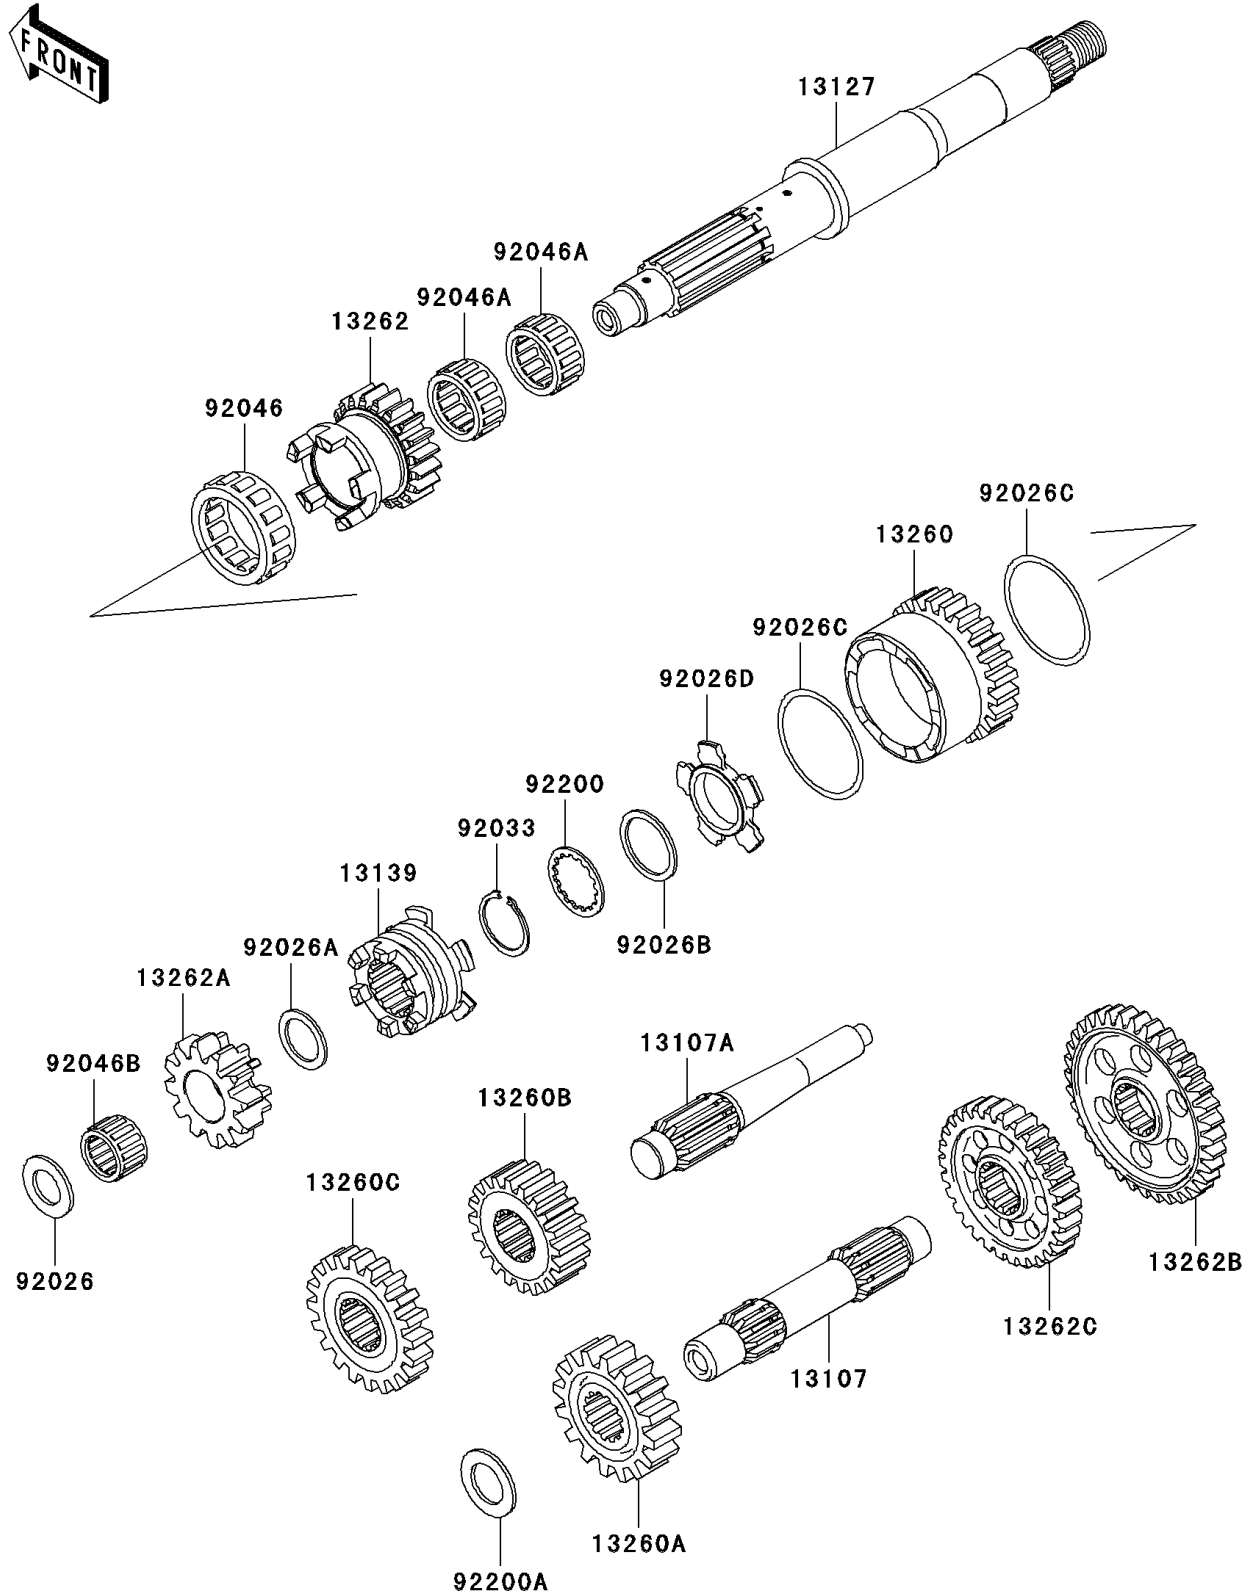

2007 Brute Force 750 4x4i PARTS DIAGRAM

Transmission

E1361

2007 Brute Force 750 4x4i PARTS LIST

Transmission

ITEM NAME	PART NUMBER	QUANTITY
SHAFT,COUNTER (Ref # 13107)	13107-0113	1
SHAFT,REVERSE,IDLE (Ref # 13107A)	13107-1437	1
SHAFT-TRANSMISSION INPUT (Ref # 13127)	13127-1282	1
SHIFTER (Ref # 13139)	13139-0003	1
GEAR,INPUT HIGH,26T (Ref # 13260)	13260-1867	1
GEAR,OUTPUT DRIVE,18T (Ref # 13260A)	13260-1871	1
GEAR,OUTPUT REVERSE,16T (Ref # 13260B)	13260-1872	1
GEAR,DRIVEN REVERSE,16T (Ref # 13260C)	13260-1873	1
GEAR,INPUT LOW,20T (Ref # 13262)	13262-0234	1
GEAR,INPUT REVERSE,12T (Ref # 13262A)	13262-0235	1
GEAR,DRIVEN LOW,36T (Ref # 13262B)	13262-0313	1
GEAR,DRIVEN HI,30T (Ref # 13262C)	13262-0314	1
SPACER,17.3X30X2.0 (Ref # 92026)	92026-1415	1
SPACER,21.2X29X1.6 (Ref # 92026A)	92026-1568	1
SPACER,28.2X34.5X1.6 (Ref # 92026B)	92026-1587	1
SPACER,48.2X54.3X1.0 (Ref # 92026C)	92026-1599	1
SPACER,HI&LOW (Ref # 92026D)	92026-1600	1
RING-SNAP,25.9X30.6X1.2 (Ref # 92033)	92033-1037	1
BEARING-NEEDLE,HIGH GEAR (Ref # 92046)	92046-1276	1
BEARING-NEEDLE,FWF-283317 (Ref # 92046A)	92046-1278	1
BEARING-NEEDLE,REVERSE GEAR (Ref # 92046B)	92046-1279	1
WASHER,28.5X34.0X1.5 (Ref # 92200)	92200-1240	1
WASHER,20.3X33X2.0 (Ref # 92200A)	92200-1351	1