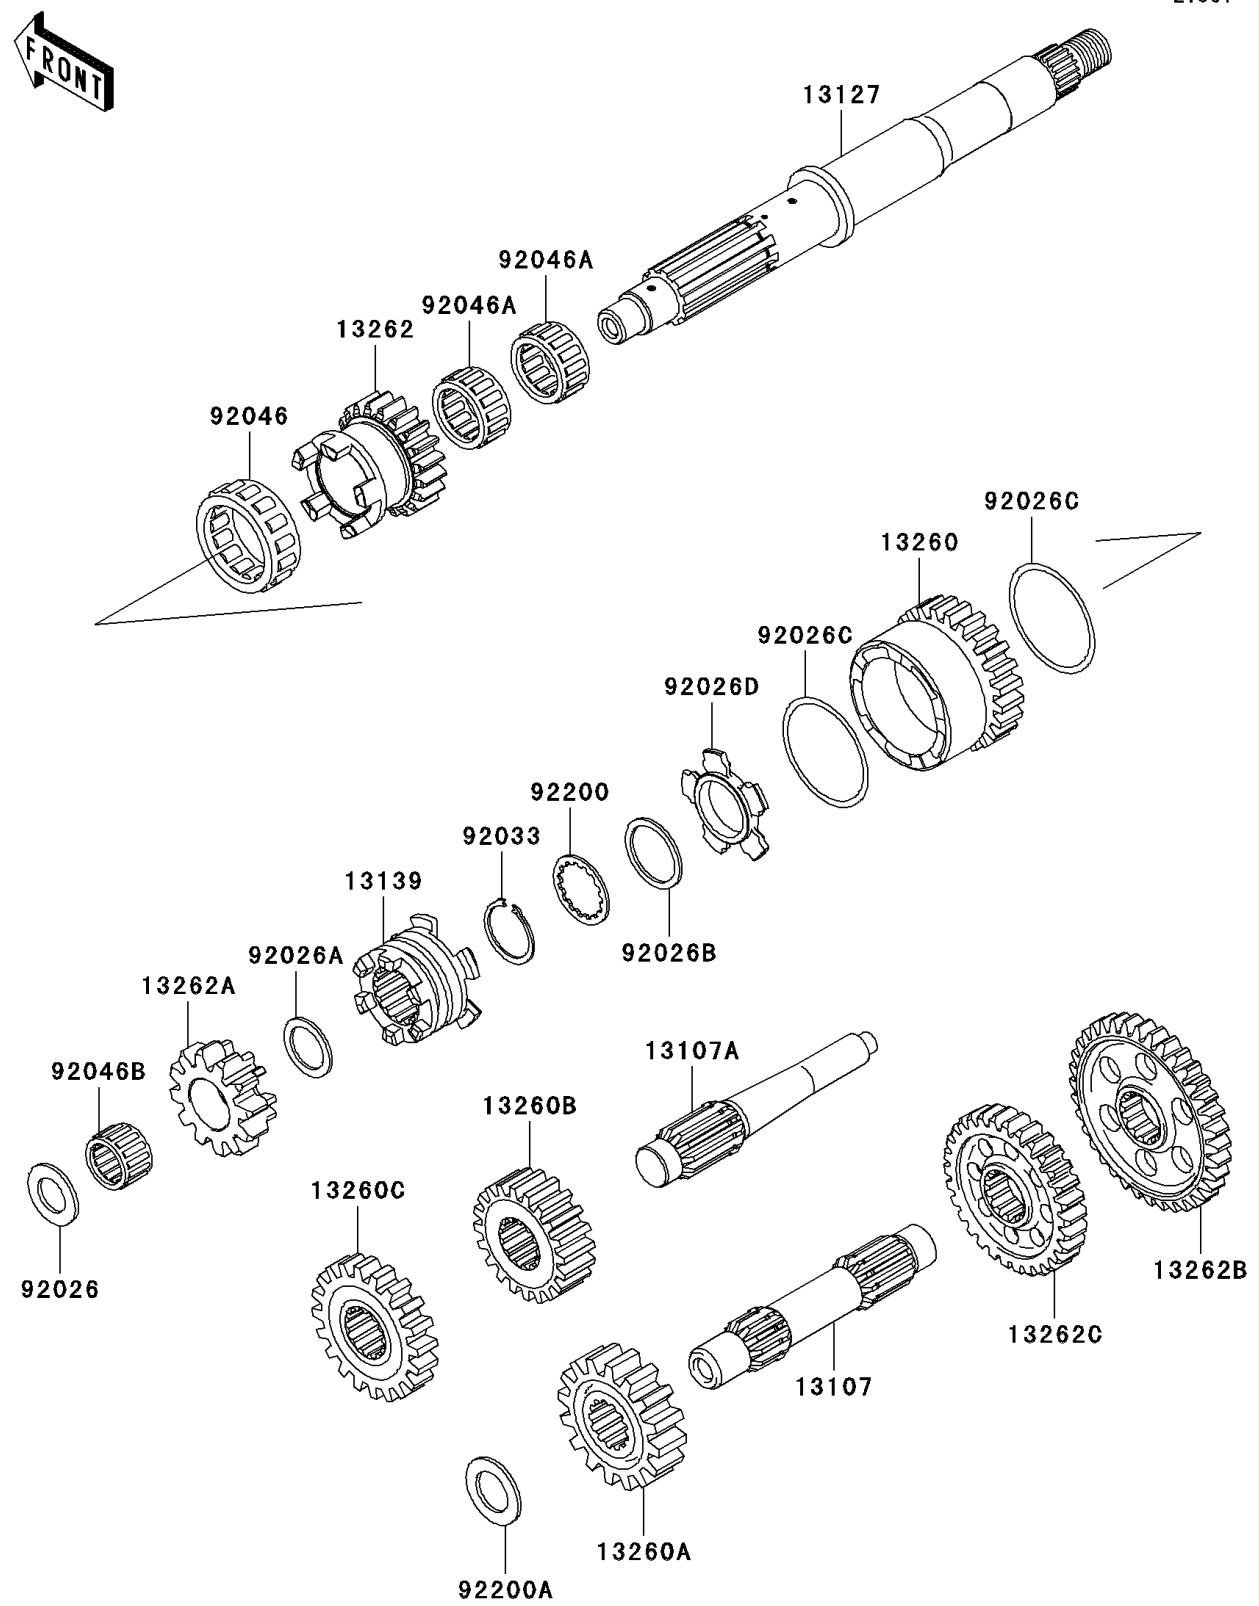

2007 Brute Force 750 4x4i PARTS DIAGRAM

Transmission

E1361

2007 Brute Force 750 4x4i PARTS LIST

Transmission

ITEM NAME	PART NUMBER	QUANTITY
SHAFT,COUNTER (Ref # 13107)	13107-0113	1
SHAFT,REVERSE,IDLE (Ref # 13107A)	13107-1437	1
SHAFT-TRANSMISSION INPUT (Ref # 13127)	13127-1282	1
SHIFTER (Ref # 13139)	13139-0003	1
GEAR,INPUT HIGH,26T (Ref # 13260)	13260-1867	1
GEAR,OUTPUT DRIVE,18T (Ref # 13260A)	13260-1871	1
GEAR,OUTPUT REVERSE,16T (Ref # 13260B)	13260-1872	1
GEAR,DRIVEN REVERSE,16T (Ref # 13260C)	13260-1873	1
GEAR,INPUT LOW,20T (Ref # 13262)	13262-0234	1
GEAR,INPUT REVERSE,12T (Ref # 13262A)	13262-0235	1
GEAR,DRIVEN LOW,36T (Ref # 13262B)	13262-0313	1
GEAR,DRIVEN HI,30T (Ref # 13262C)	13262-0314	1
SPACER,17.3X30X2.0 (Ref # 92026)	92026-1415	1
SPACER,21.2X29X1.6 (Ref # 92026A)	92026-1568	1
SPACER,28.2X34.5X1.6 (Ref # 92026B)	92026-1587	1
SPACER,48.2X54.3X1.0 (Ref # 92026C)	92026-1599	2
SPACER,HI&LOW (Ref # 92026D)	92026-1600	1
RING-SNAP,25.9X30.6X1.2 (Ref # 92033)	92033-1037	1
BEARING-NEEDLE,HIGH GEAR (Ref # 92046)	92046-1276	1
BEARING-NEEDLE,FWF-283317 (Ref # 92046A)	92046-1278	2
BEARING-NEEDLE,REVERSE GEAR (Ref # 92046B)	92046-1279	1
WASHER,28.5X34.0X1.5 (Ref # 92200)	92200-1240	1
WASHER,20.3X33X2.0 (Ref # 92200A)	92200-1351	1