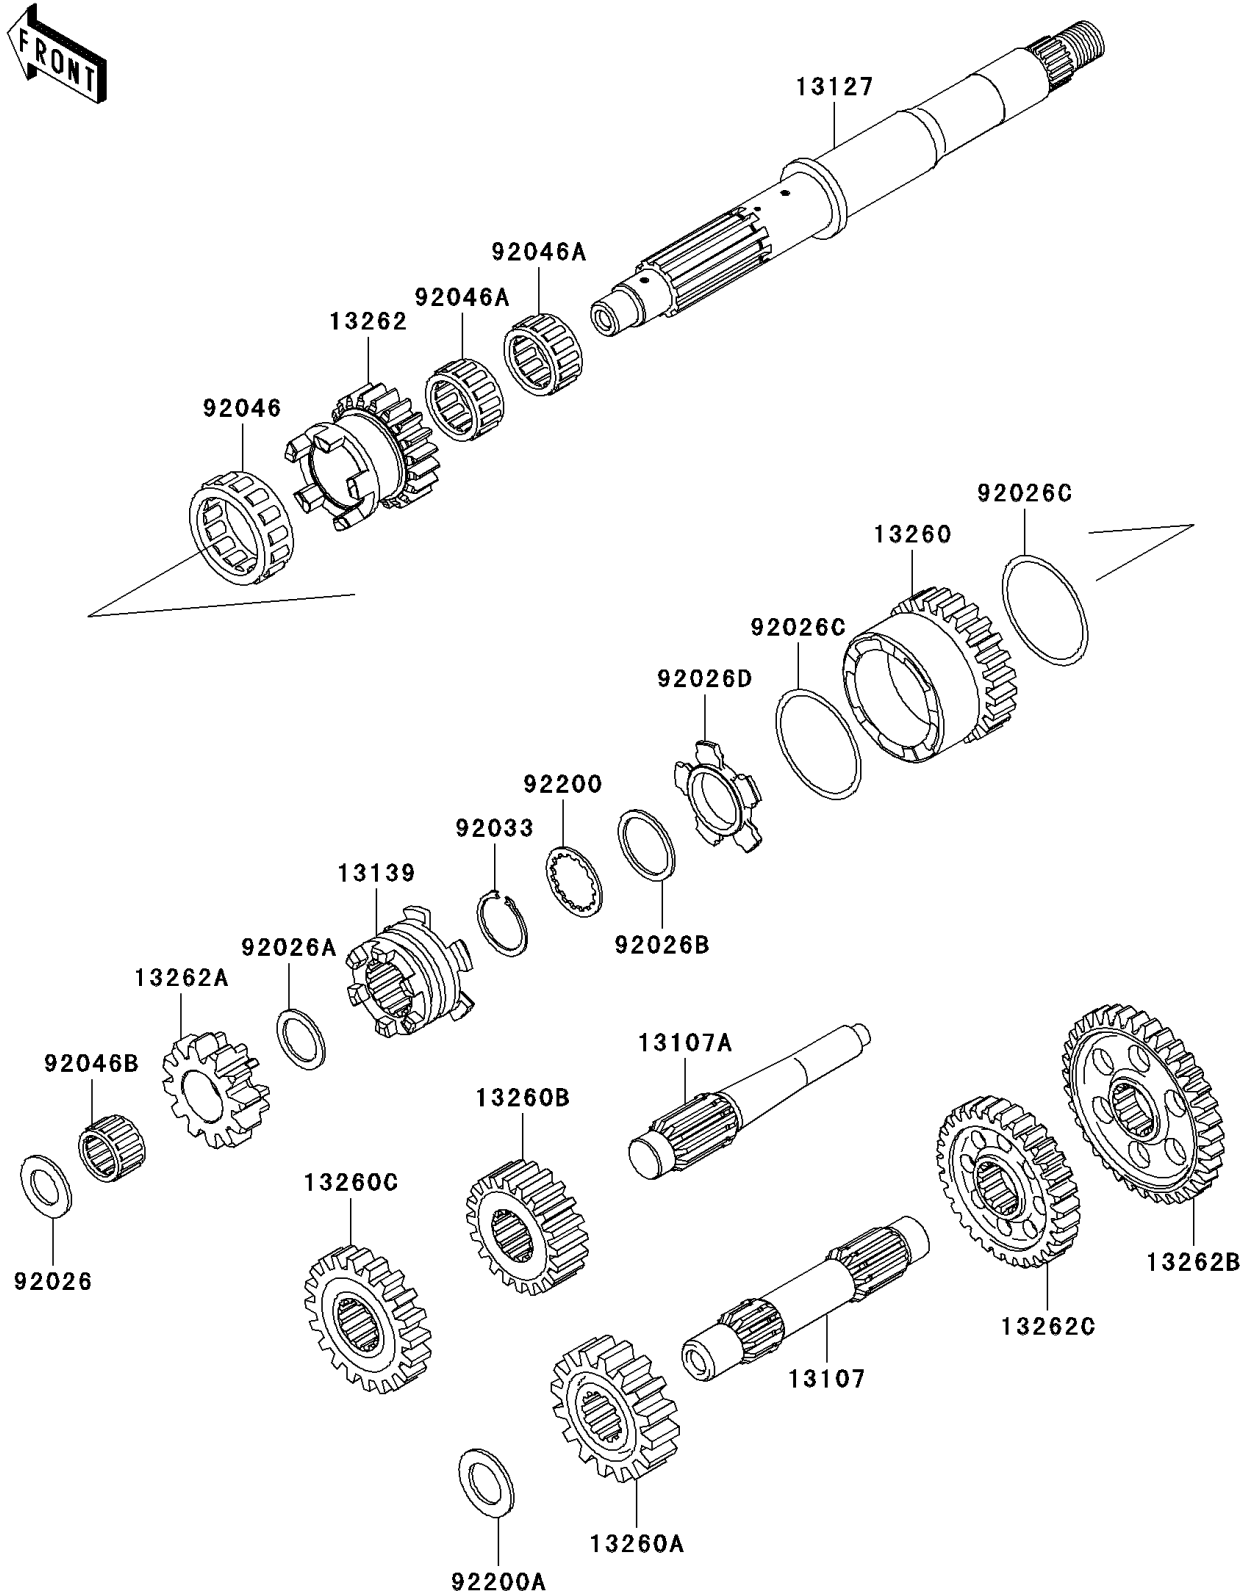

2006 Brute Force 750 4x4i PARTS DIAGRAM

Transmission

E1361

2006 Brute Force 750 4x4i PARTS LIST

Transmission

ITEM NAME	PART NUMBER	QUANTITY
SHAFT,COUNTER (Ref # 13107)	13107-0113	1
SHAFT,REVERSE,IDLE (Ref # 13107A)	13107-1437	1
SHAFT-TRANSMISSION INPUT (Ref # 13127)	13127-1282	1
SHIFTER (Ref # 13139)	13139-0003	1
GEAR,INPUT HIGH,26T (Ref # 13260)	13260-1867	1
GEAR,OUTPUT DRIVE,18T (Ref # 13260A)	13260-1871	1
GEAR,OUTPUT REVERSE,16T (Ref # 13260B)	13260-1872	1
GEAR,DRIVEN REVERSE,16T (Ref # 13260C)	13260-1873	1
GEAR,INPUT LOW,20T (Ref # 13262)	13262-0234	1
GEAR,INPUT REVERSE,12T (Ref # 13262A)	13262-0235	1
GEAR,DRIVEN LOW,36T (Ref # 13262B)	13262-0313	1
GEAR,DRIVEN HI,30T (Ref # 13262C)	13262-0314	1
SPACER,17.3X30X2.0 (Ref # 92026)	92026-1415	1
SPACER,21.2X29X1.6 (Ref # 92026A)	92026-1568	1
SPACER,28.2X34.5X1.6 (Ref # 92026B)	92026-1587	1
SPACER,48.2X54.3X1.0 (Ref # 92026C)	92026-1599	1
SPACER,HI&LOW (Ref # 92026D)	92026-1600	1
RING-SNAP,25.9X30.6X1.2 (Ref # 92033)	92033-1037	1
BEARING-NEEDLE,HIGH GEAR (Ref # 92046)	92046-1276	1
BEARING-NEEDLE,FWF-283317 (Ref # 92046A)	92046-1278	1
BEARING-NEEDLE,REVERSE GEAR (Ref # 92046B)	92046-1279	1
WASHER,28.5X34.0X1.5 (Ref # 92200)	92200-1240	1
WASHER,20.3X33X2.0 (Ref # 92200A)	92200-1351	1