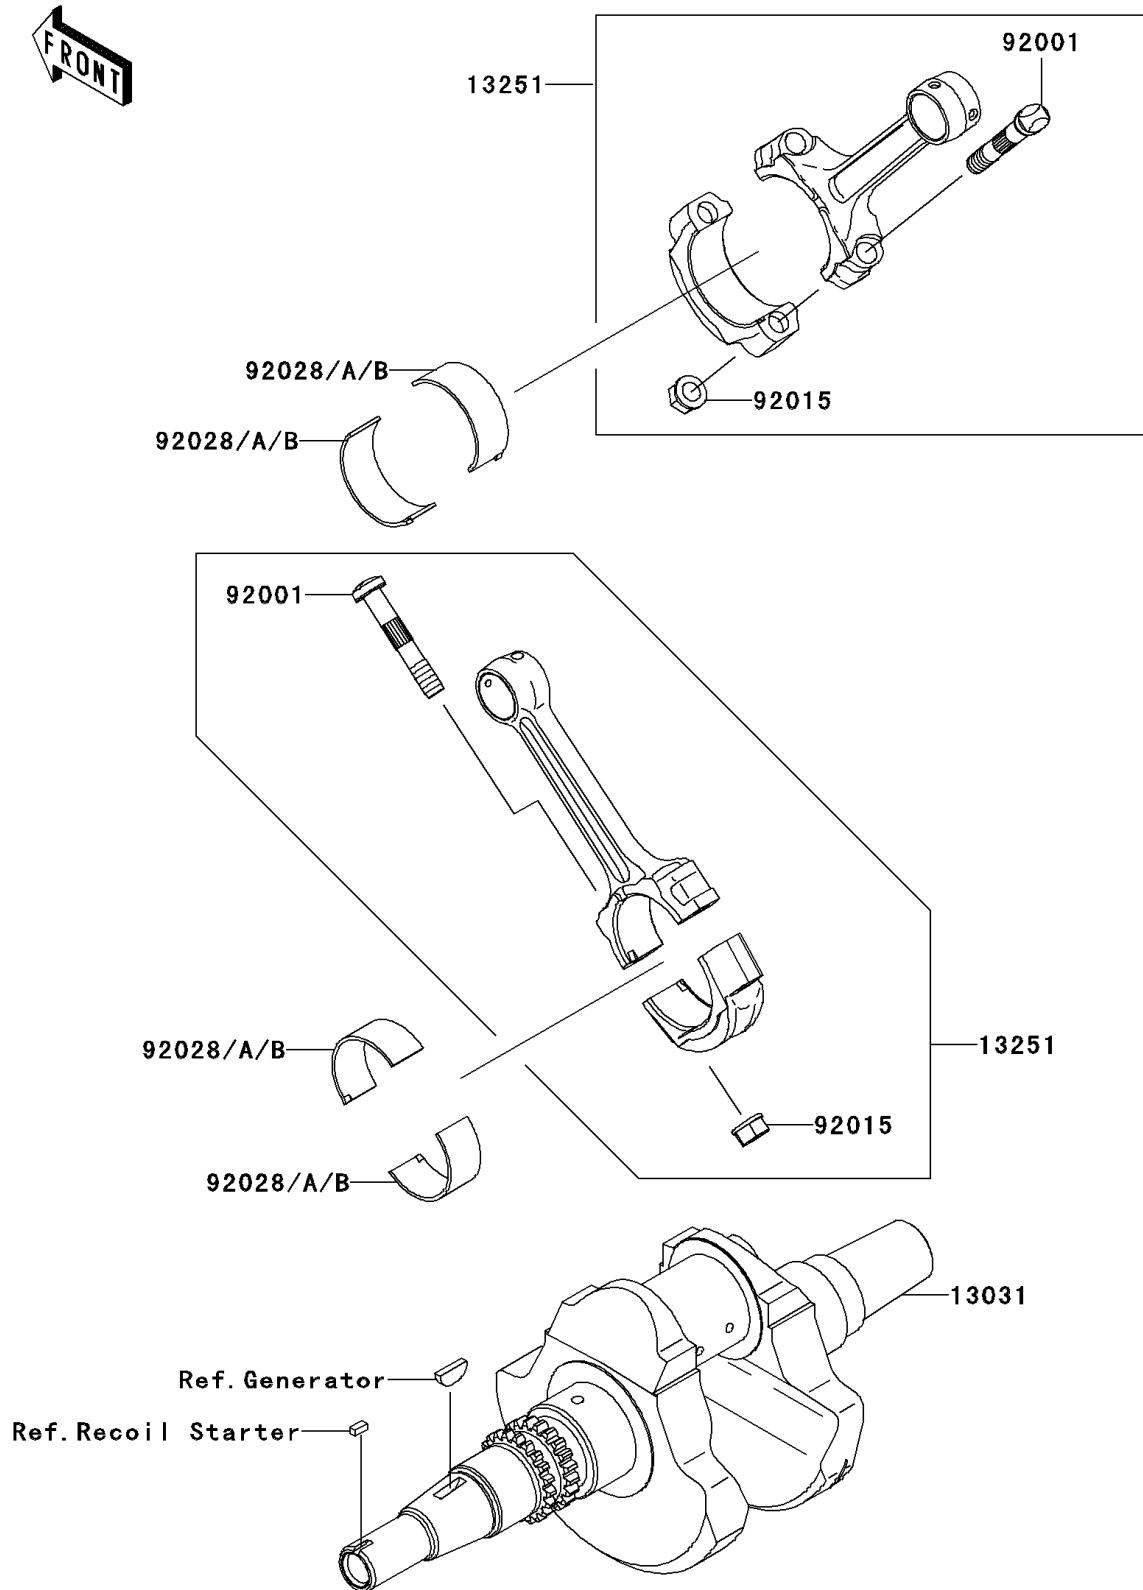

2007 Brute Force 750 4x4i PARTS DIAGRAM

Crankshaft

E1321

2007 Brute Force 750 4x4i PARTS LIST

Crankshaft

ITEM NAME	PART NUMBER	QUANTITY
CRANKSHAFT-COMP (Ref # 13031)	13031-0079	1
ROD-ASSY-CONNECTING (Ref # 13251)	13251-1143	1
BOLT,CONNECTING ROD (Ref # 92001)	92001-1980	1
NUT,FLANGED,8MM (Ref # 92015)	92015-1311	1
BUSHING,CONNECTING ROD,GREEN (Ref # 92028)	92028-1961	1
BUSHING,CONNECTING ROD,YELLOW (Ref # 92028A)	92028-1962	1
BUSHING,CONNECTING ROD,BROWN (Ref # 92028B)	92028-1963	1