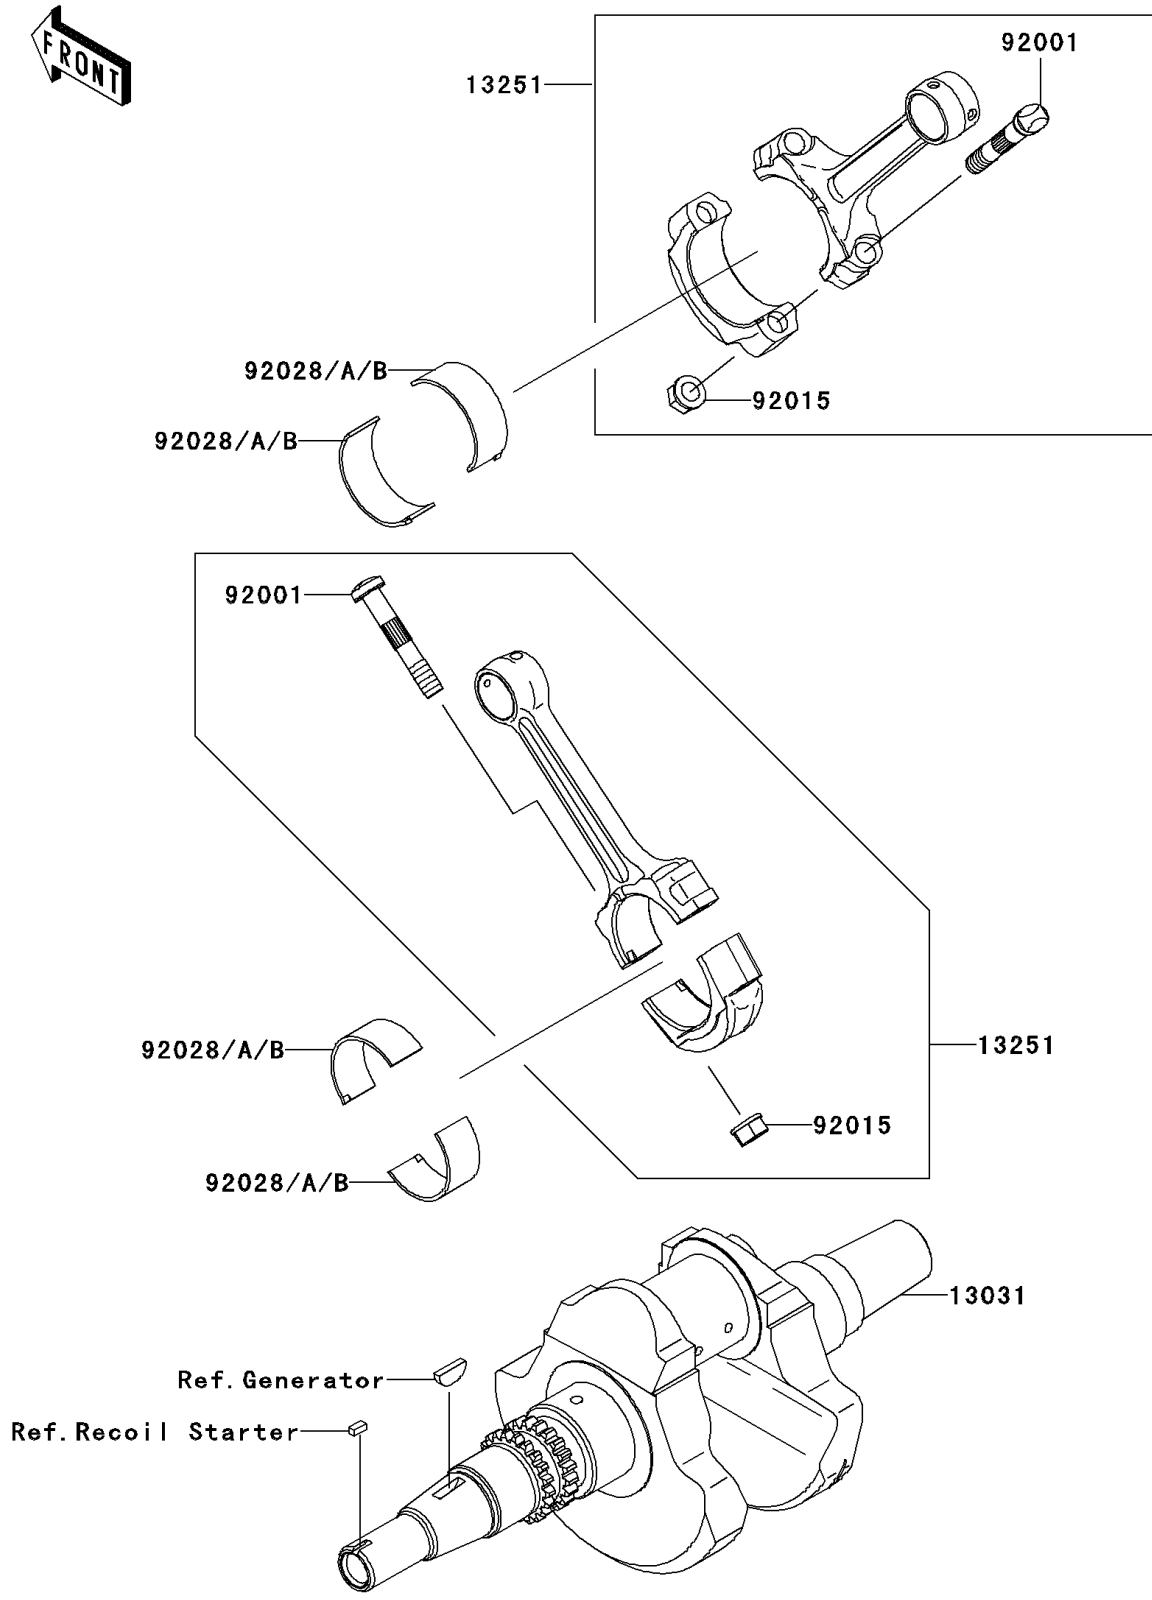

# 2007 Brute Force 750 4x4i PARTS DIAGRAM

Crankshaft

E1321

## 2007 Brute Force 750 4x4i PARTS LIST

### Crankshaft

ITEM NAME	PART NUMBER	QUANTITY
CRANKSHAFT-COMP (Ref # 13031)	13031-0079	1
ROD-ASSY-CONNECTING (Ref # 13251)	13251-1143	2
BOLT,CONNECTING ROD (Ref # 92001)	92001-1980	4
NUT,FLANGED,8MM (Ref # 92015)	92015-1311	4
BUSHING,CONNECTING ROD,GREEN (Ref # 92028)	92028-1961	AR
BUSHING,CONNECTING ROD,YELLOW (Ref # 92028A)	92028-1962	4
BUSHING,CONNECTING ROD,BROWN (Ref # 92028B)	92028-1963	AR