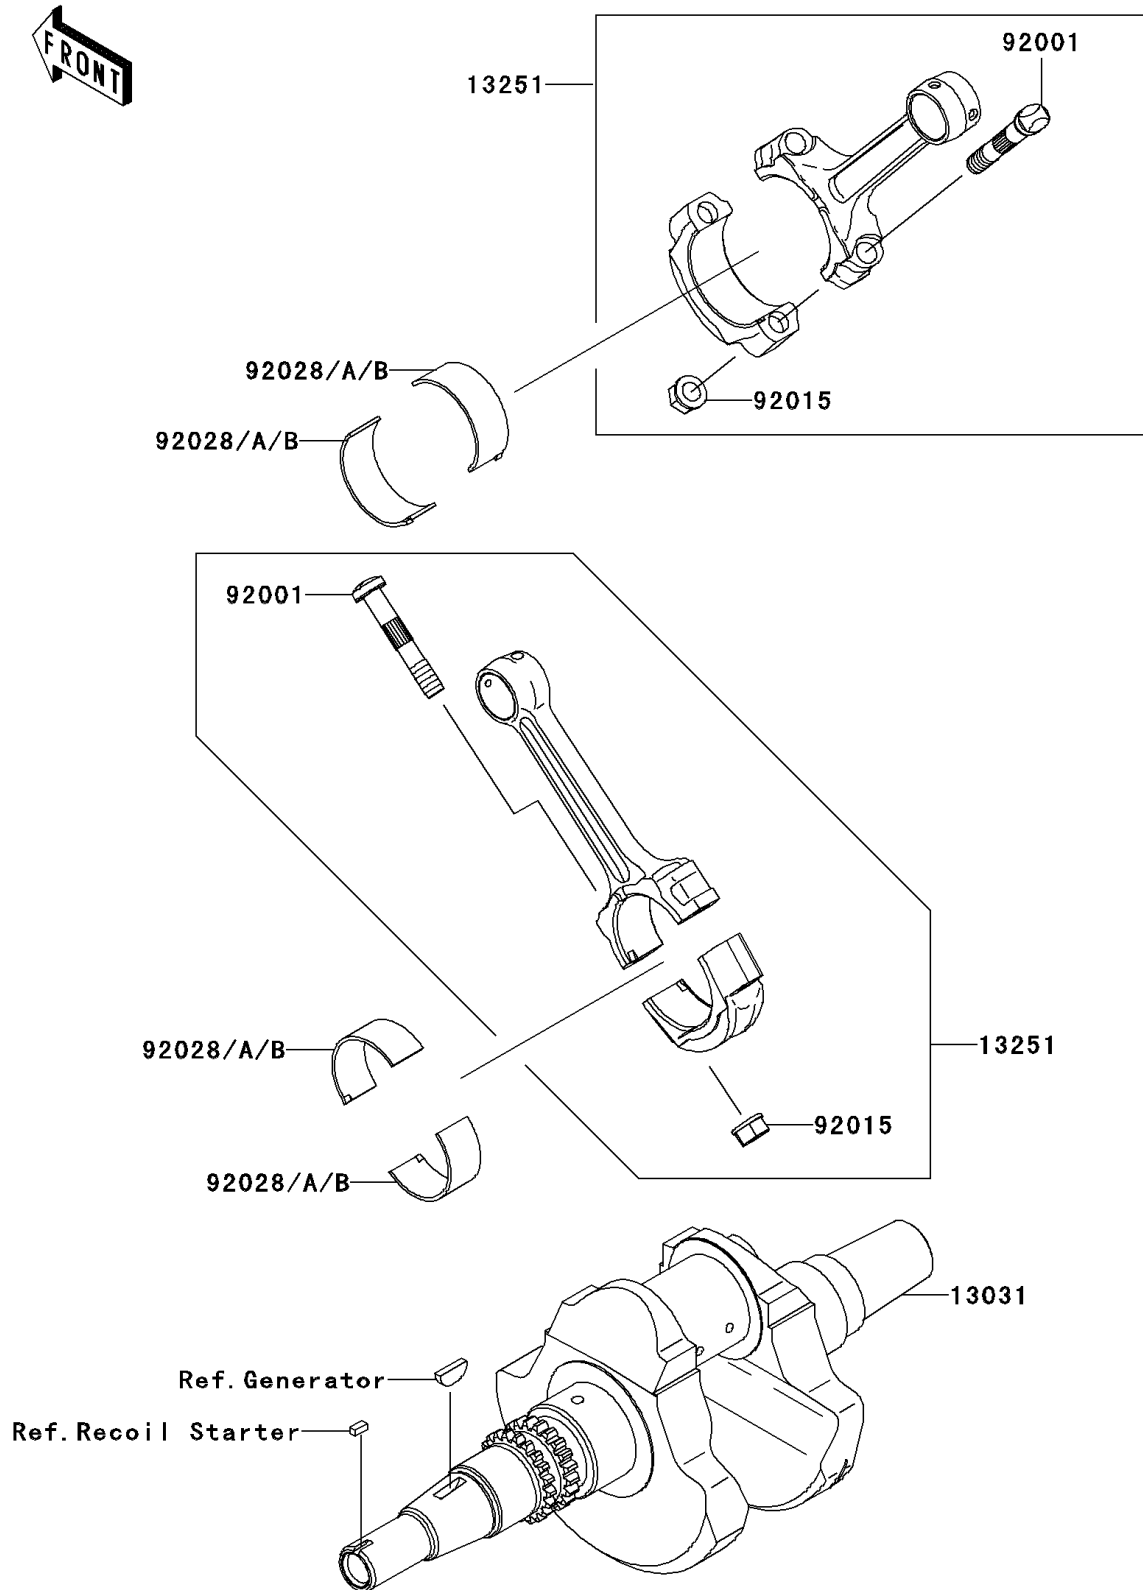

## 2006 Brute Force 750 4x4i PARTS DIAGRAM

Crankshaft

E1321

## 2006 Brute Force 750 4x4i PARTS LIST

Crankshaft

ITEM NAME	PART NUMBER	QUANTITY
CRANKSHAFT-COMP (Ref # 13031)	13031-0079	1
ROD-ASSY-CONNECTING (Ref # 13251)	13251-1143	1
BOLT,CONNECTING ROD (Ref # 92001)	92001-1980	1
NUT,FLANGED,8MM (Ref # 92015)	92015-1311	1
BUSHING,CONNECTING ROD,GREEN (Ref # 92028)	92028-1961	1
BUSHING,CONNECTING ROD,YELLOW (Ref # 92028A)	92028-1962	1
BUSHING,CONNECTING ROD,BROWN (Ref # 92028B)	92028-1963	1