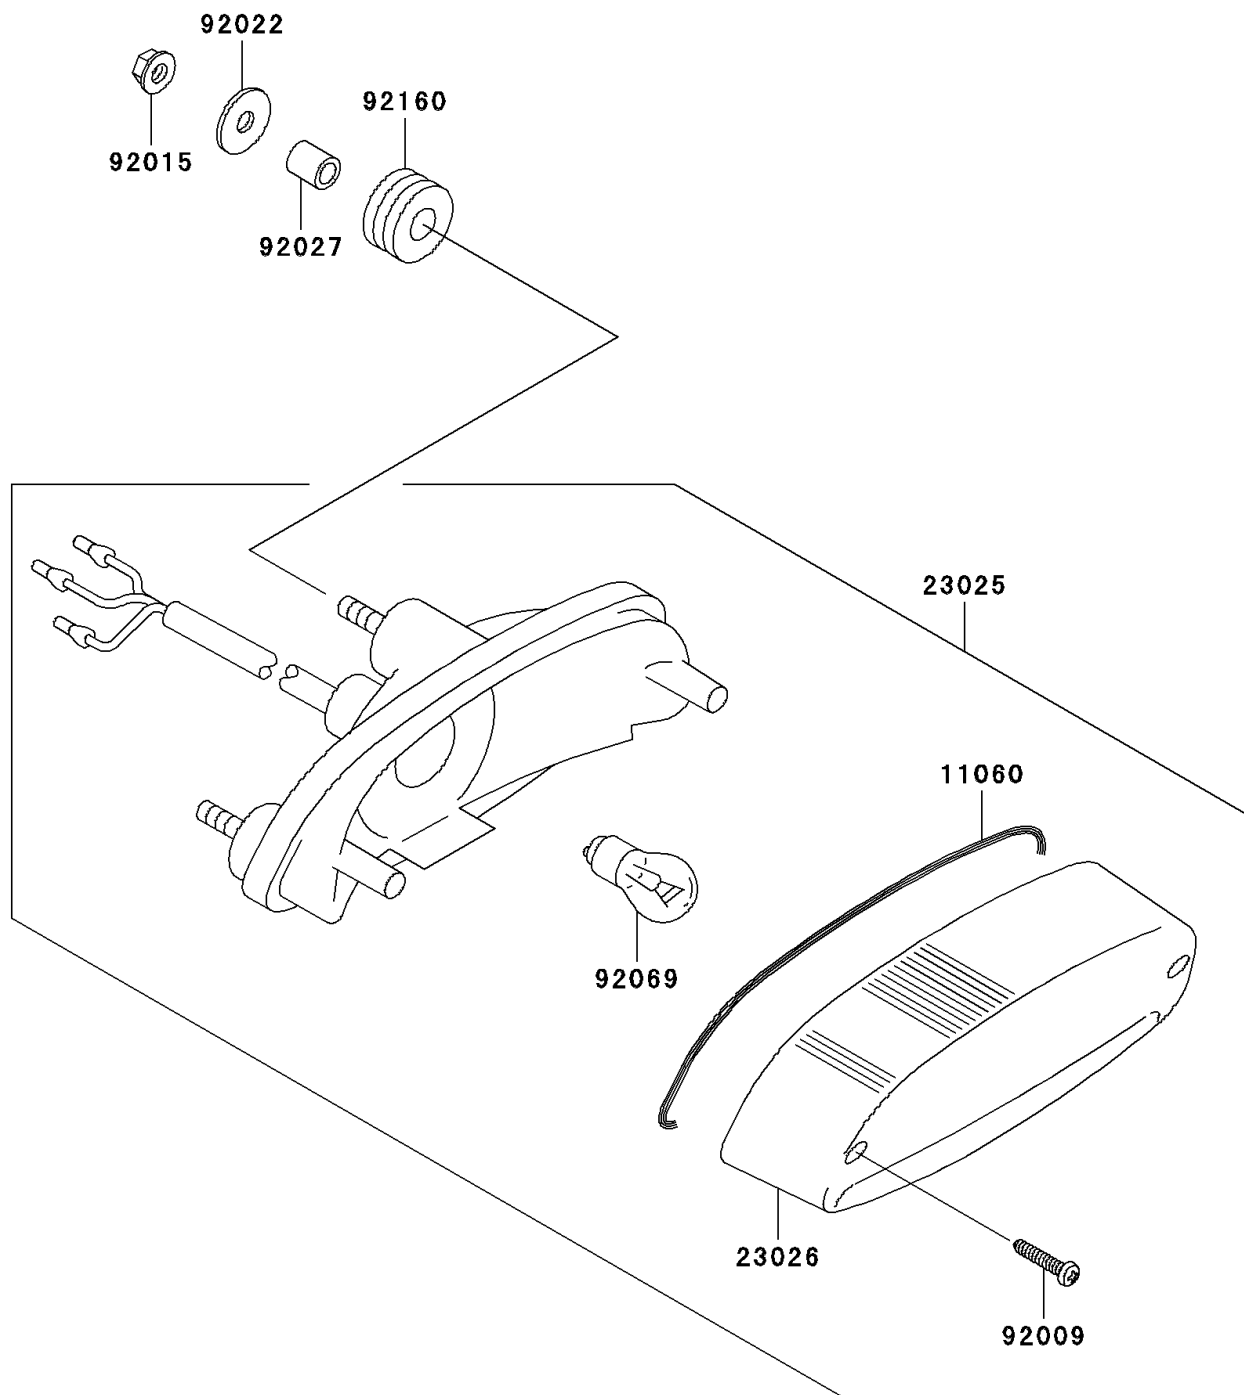

2009 Vulcan® 500 LTD PARTS DIAGRAM

Taillight(s)

F2720

2009 Vulcan® 500 LTD PARTS LIST

Taillight(s)

ITEM NAME	PART NUMBER	QUANTITY
GASKET, TAIL LAMP LENS (Ref # 11060)	11060-1174	1
LAMP-TAIL (Ref # 23025)	23025-1312	1
LENS, TAIL LAMP (Ref # 23026)	23026-1183	1
SCREW, TAPPING, 4X20 (Ref # 92009)	92009-1378	1
NUT, FLANGED, 6MM (Ref # 92015)	92015-1367	1
WASHER, 6.5X20X1.6 (Ref # 92022)	92022-1557	1
COLLAR, 6.8X10X12 (Ref # 92027)	92027-162	1
BULB, 12V 21/5W (Ref # 92069)	92069-063	1
DAMPER (Ref # 92160)	92160-1162	1