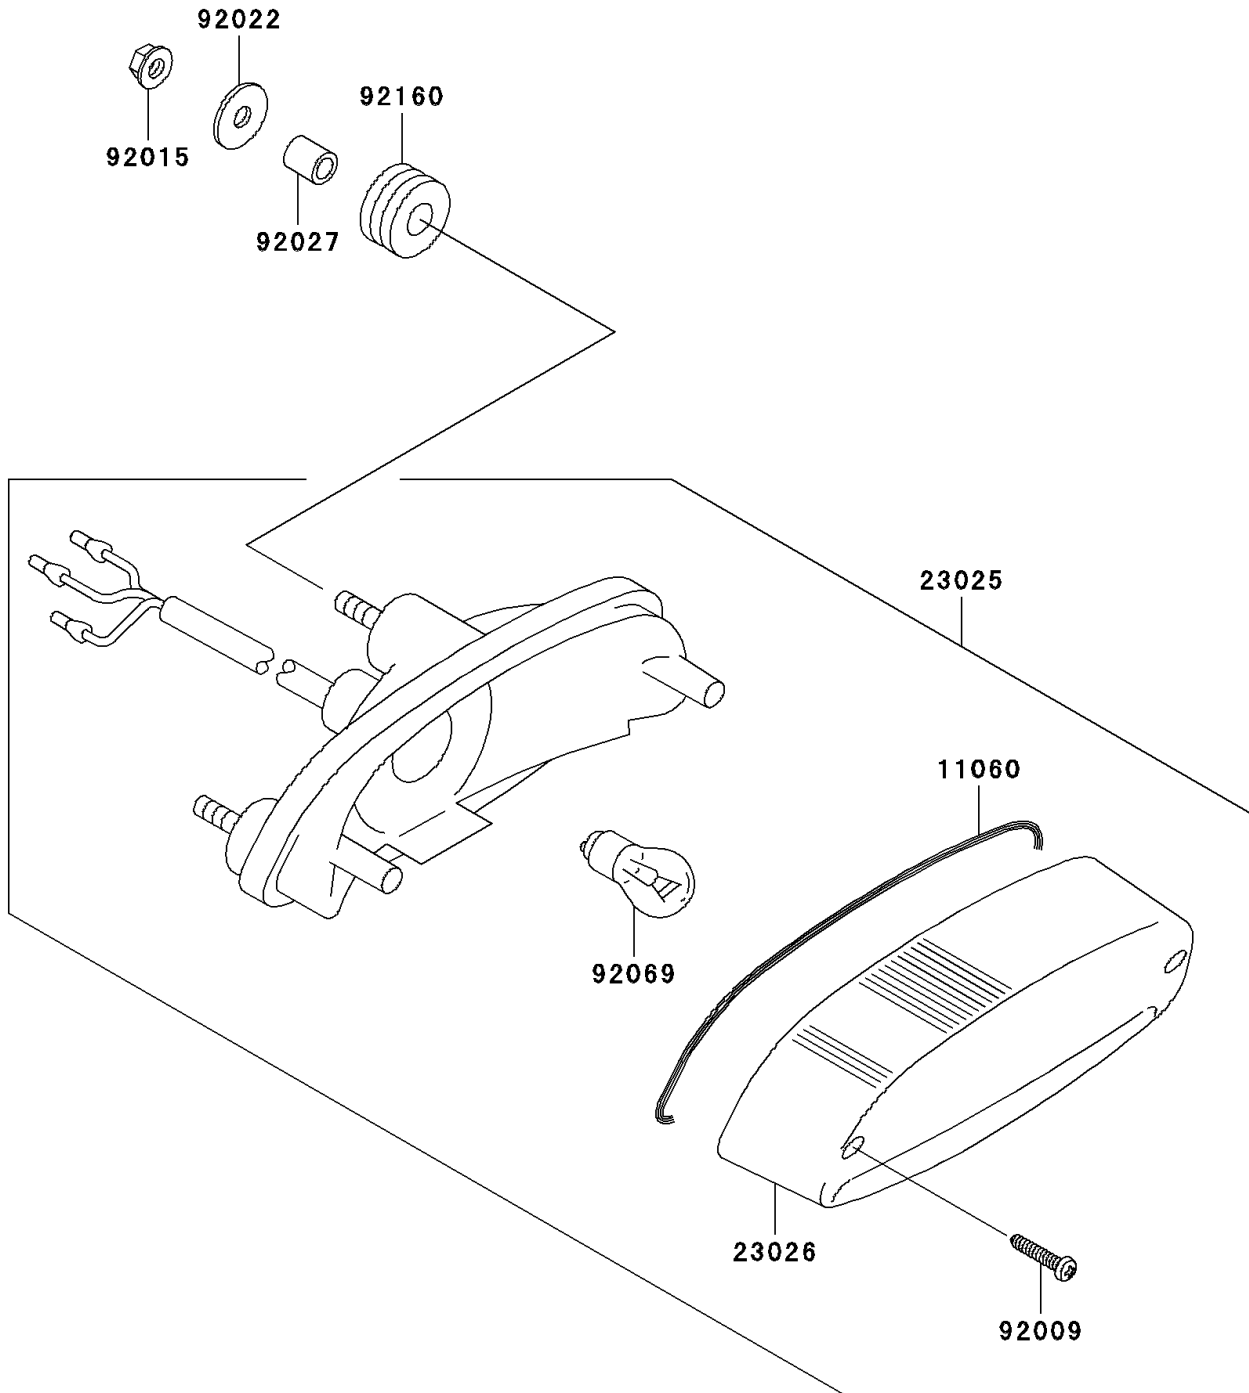

2008 Vulcan® 500 LTD PARTS DIAGRAM

Taillight(s)

F2720

2008 Vulcan® 500 LTD PARTS LIST

Taillight(s)

ITEM NAME	PART NUMBER	QUANTITY
GASKET, TAIL LAMP LENS (Ref # 11060)	11060-1174	1
LAMP-TAIL (Ref # 23025)	23025-1312	1
LENS, TAIL LAMP (Ref # 23026)	23026-1183	1
SCREW, TAPPING, 4X20 (Ref # 92009)	92009-1378	2
NUT, FLANGED, 6MM (Ref # 92015)	92015-1367	3
WASHER, 6.5X20X1.6 (Ref # 92022)	92022-1557	3
COLLAR, 6.8X10X12 (Ref # 92027)	92027-162	3
BULB, 12V 21/5W (Ref # 92069)	92069-063	1
DAMPER (Ref # 92160)	92160-1162	3