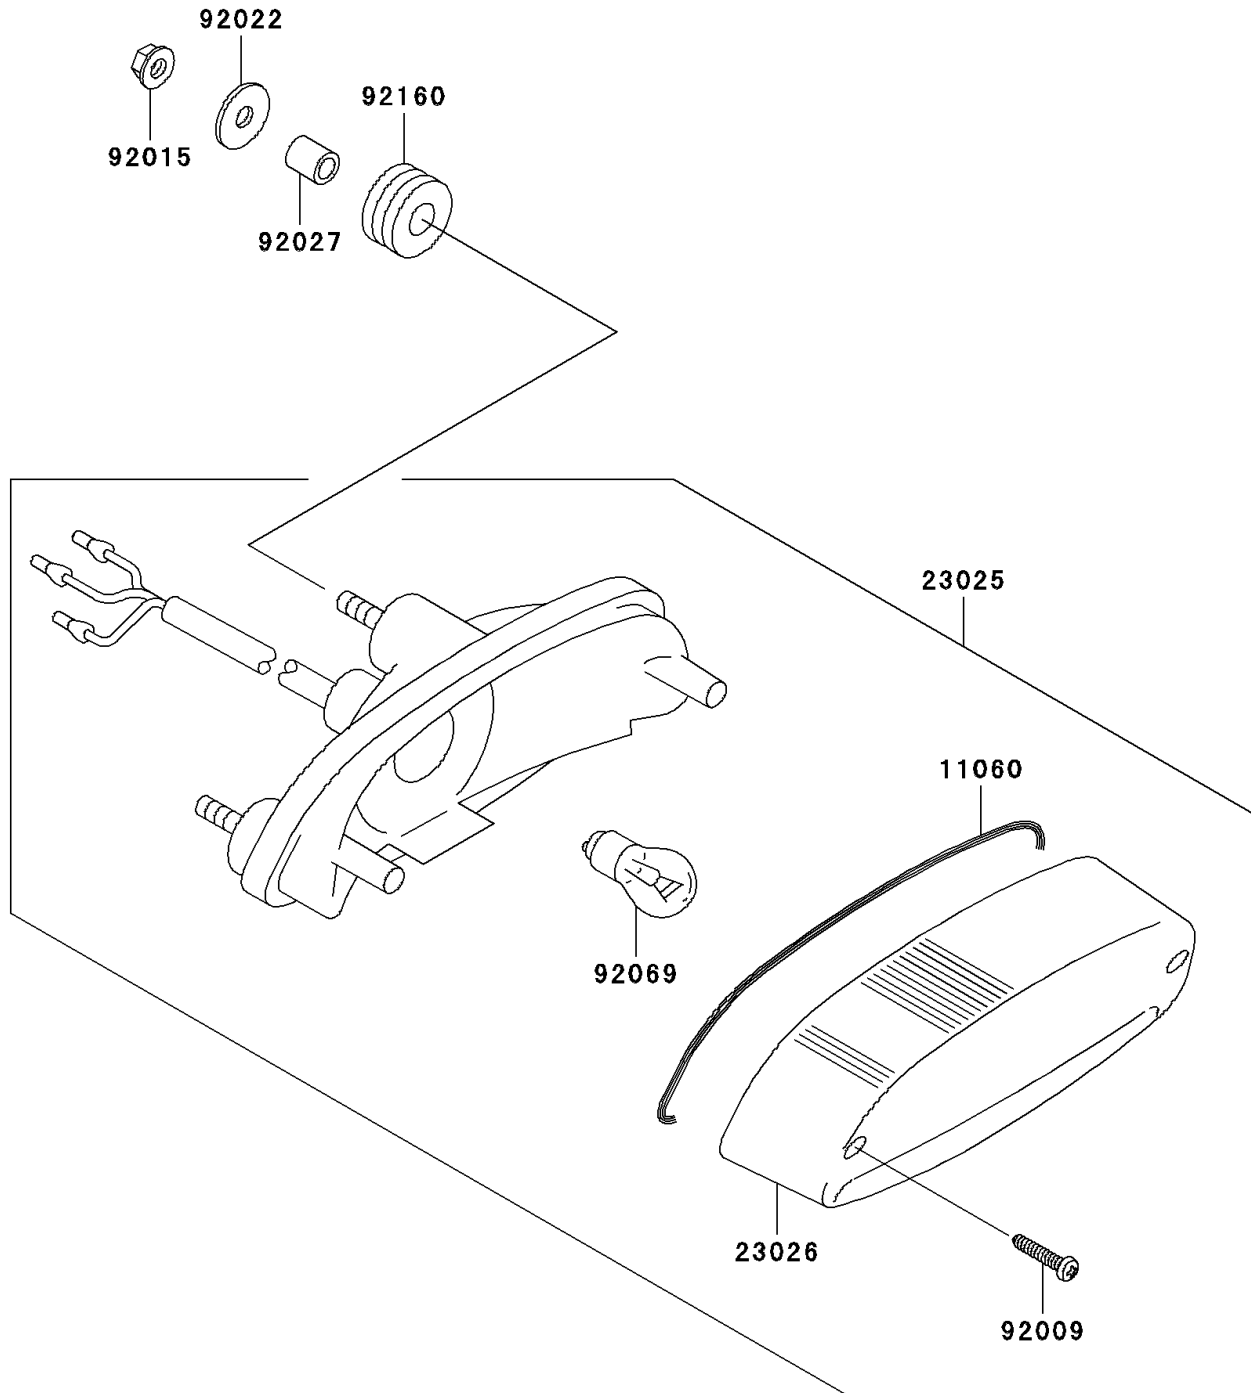

2008 Vulcan® 500 LTD PARTS DIAGRAM

Taillight(s)

F2720

2008 Vulcan® 500 LTD PARTS LIST

Taillight(s)

ITEM NAME	PART NUMBER	QUANTITY
GASKET, TAIL LAMP LENS (Ref # 11060)	11060-1174	1
LAMP-TAIL (Ref # 23025)	23025-1312	1
LENS, TAIL LAMP (Ref # 23026)	23026-1183	1
SCREW, TAPPING, 4X20 (Ref # 92009)	92009-1378	2
NUT, FLANGED, 6MM (Ref # 92015)	92015-1367	3
WASHER, 6.5X20X1.6 (Ref # 92022)	92022-1557	3
COLLAR, 6.8X10X12 (Ref # 92027)	92027-162	3
BULB, 12V 21/5W (Ref # 92069)	92069-063	1
DAMPER (Ref # 92160)	92160-1162	3