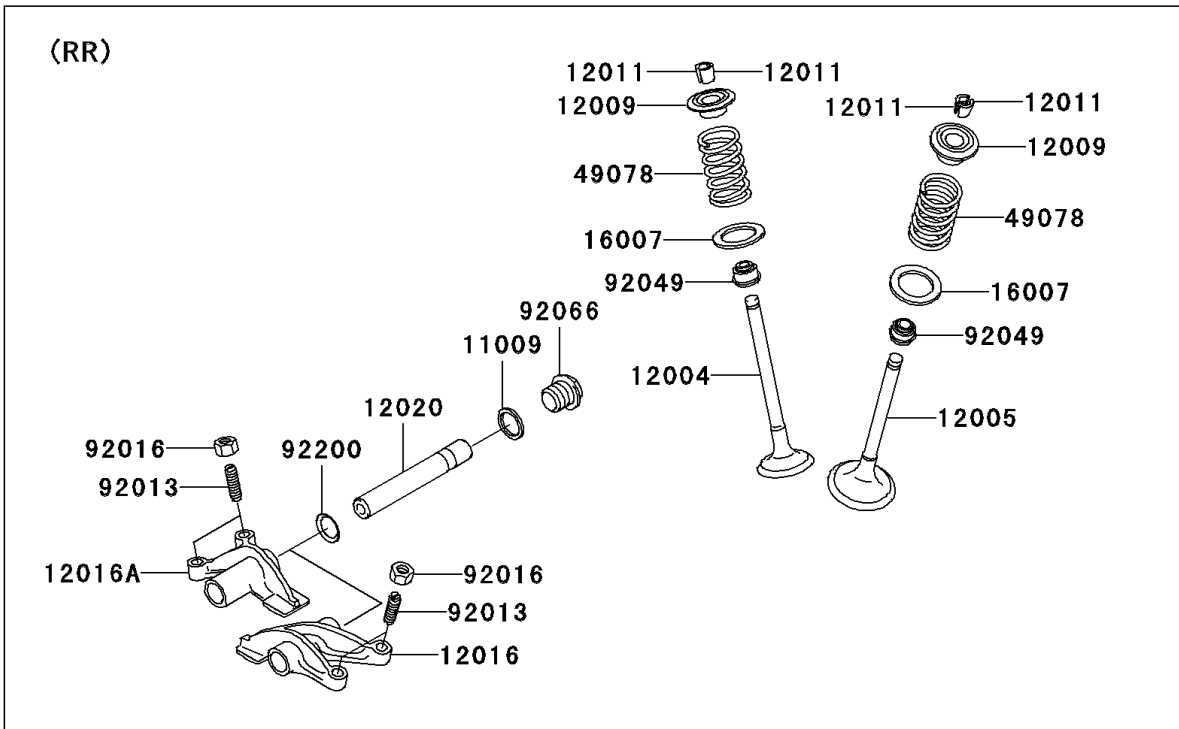

2007 Brute Force 750 4x4i PARTS DIAGRAM

Valve(s)

E1210

2007 Brute Force 750 4x4i PARTS LIST

Valve(s)

ITEM NAME	PART NUMBER	QUANTITY
GASKET,14X18X1.5 (Ref # 11009)	11009-1430	4
VALVE-INTAKE (Ref # 12004)	12004-0007	4
VALVE-EXHAUST (Ref # 12005)	12005-0040	4
RETAINER-VALVE SPRING (Ref # 12009)	12009-1056	8
COLLET (Ref # 12011)	12011-1051	16
ARM-ROCKER,EXHAUST (Ref # 12016)	12016-1128	2
ARM-ROCKER,INTAKE (Ref # 12016A)	12016-1129	2
SHAFT-ROCKER (Ref # 12020)	12020-0004	4
SEAT-SPRING,17.5X23.8X0.5 (Ref # 16007)	16007-1178	8
SPRING-ENGINE VALVE (Ref # 49078)	49078-0014	8
SCREW,6MM (Ref # 92013)	92013-009	8
NUT,6MM (Ref # 92016)	92016-061	8
SEAL-OIL,VSB58.558 (Ref # 92049)	92049-1218	8
PLUG,DRAIN (Ref # 92066)	92066-2196	4
WASHER,13X17X0.3 (Ref # 92200)	92200-1508	4