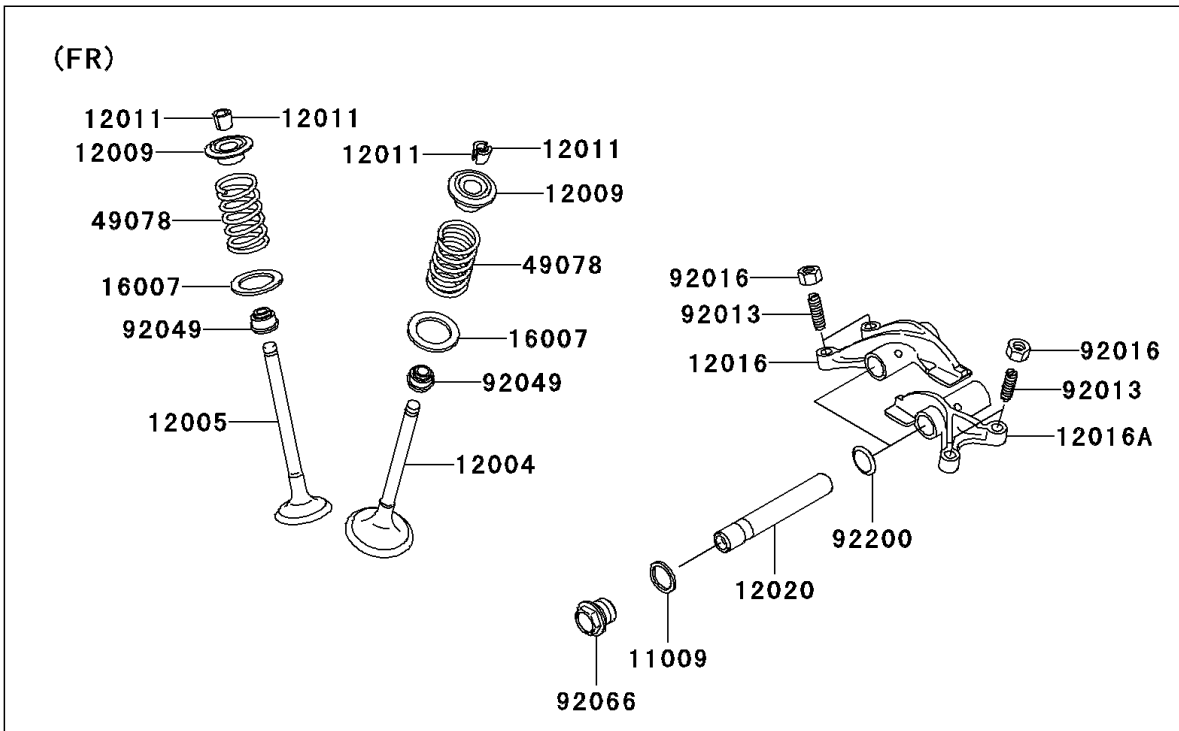

2007 Brute Force 750 4x4i PARTS DIAGRAM

Valve(s)

E1210

2007 Brute Force 750 4x4i PARTS LIST

Valve(s)

ITEM NAME	PART NUMBER	QUANTITY
GASKET,14X18X1.5 (Ref # 11009)	11009-1430	4
VALVE-INTAKE (Ref # 12004)	12004-0007	4
VALVE-EXHAUST (Ref # 12005)	12005-0040	4
RETAINER-VALVE SPRING (Ref # 12009)	12009-1056	8
COLLET (Ref # 12011)	12011-1051	16
ARM-ROCKER,EXHAUST (Ref # 12016)	12016-1128	2
ARM-ROCKER,INTAKE (Ref # 12016A)	12016-1129	2
SHAFT-ROCKER (Ref # 12020)	12020-0004	4
SEAT-SPRING,17.5X23.8X0.5 (Ref # 16007)	16007-1178	8
SPRING-ENGINE VALVE (Ref # 49078)	49078-0014	8
SCREW,6MM (Ref # 92013)	92013-009	8
NUT,6MM (Ref # 92016)	92016-061	8
SEAL-OIL,VSB58.558 (Ref # 92049)	92049-1218	8
PLUG,DRAIN (Ref # 92066)	92066-2196	4
WASHER,13X17X0.3 (Ref # 92200)	92200-1508	4