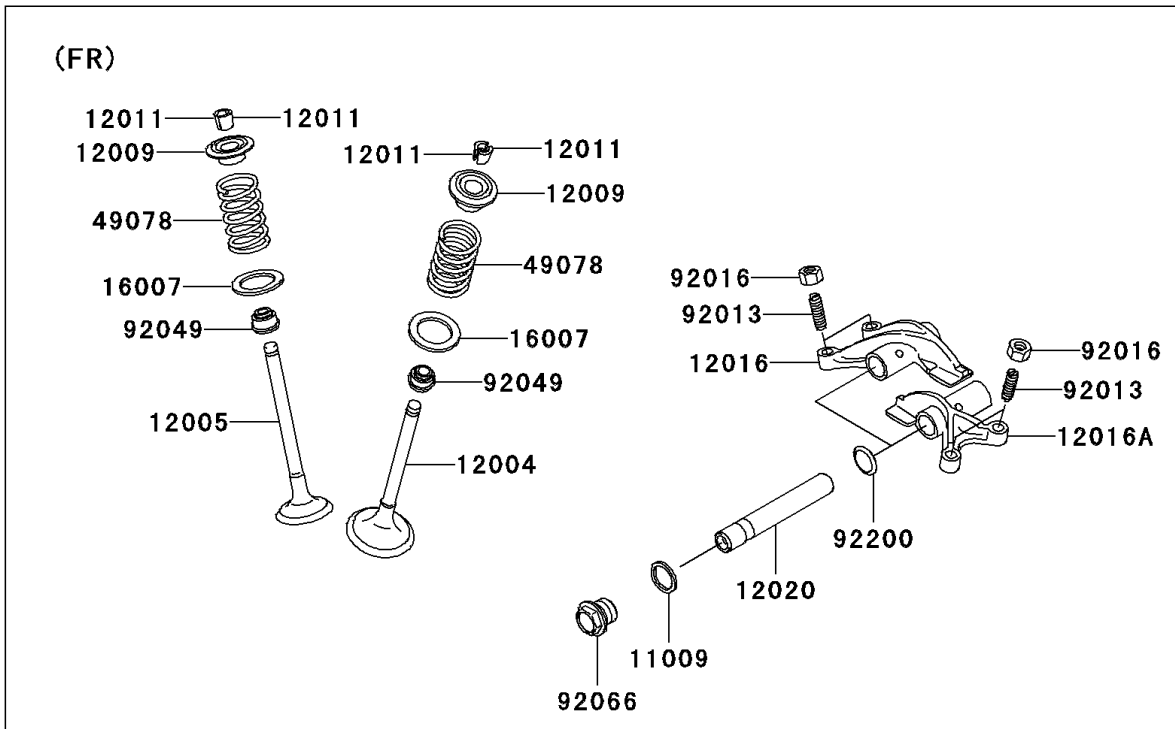

2007 Brute Force 750 4x4i PARTS DIAGRAM

Valve(s)

E1210

2007 Brute Force 750 4x4i PARTS LIST

Valve(s)

ITEM NAME	PART NUMBER	QUANTITY
GASKET,14X18X1.5 (Ref # 11009)	11009-1430	1
VALVE-INTAKE (Ref # 12004)	12004-0007	1
VALVE-EXHAUST (Ref # 12005)	12005-0040	1
RETAINER-VALVE SPRING (Ref # 12009)	12009-1056	1
COLLET (Ref # 12011)	12011-1051	1
ARM-ROCKER,EXHAUST (Ref # 12016)	12016-1128	1
ARM-ROCKER,INTAKE (Ref # 12016A)	12016-1129	1
SHAFT-ROCKER (Ref # 12020)	12020-0004	1
SEAT-SPRING,17.5X23.8X0.5 (Ref # 16007)	16007-1178	1
SPRING-ENGINE VALVE (Ref # 49078)	49078-0014	1
SCREW,6MM (Ref # 92013)	92013-009	1
NUT,6MM (Ref # 92016)	92016-061	1
SEAL-OIL,VSB58.558 (Ref # 92049)	92049-1218	1
PLUG,DRAIN (Ref # 92066)	92066-2196	1
WASHER,13X17X0.3 (Ref # 92200)	92200-1508	1