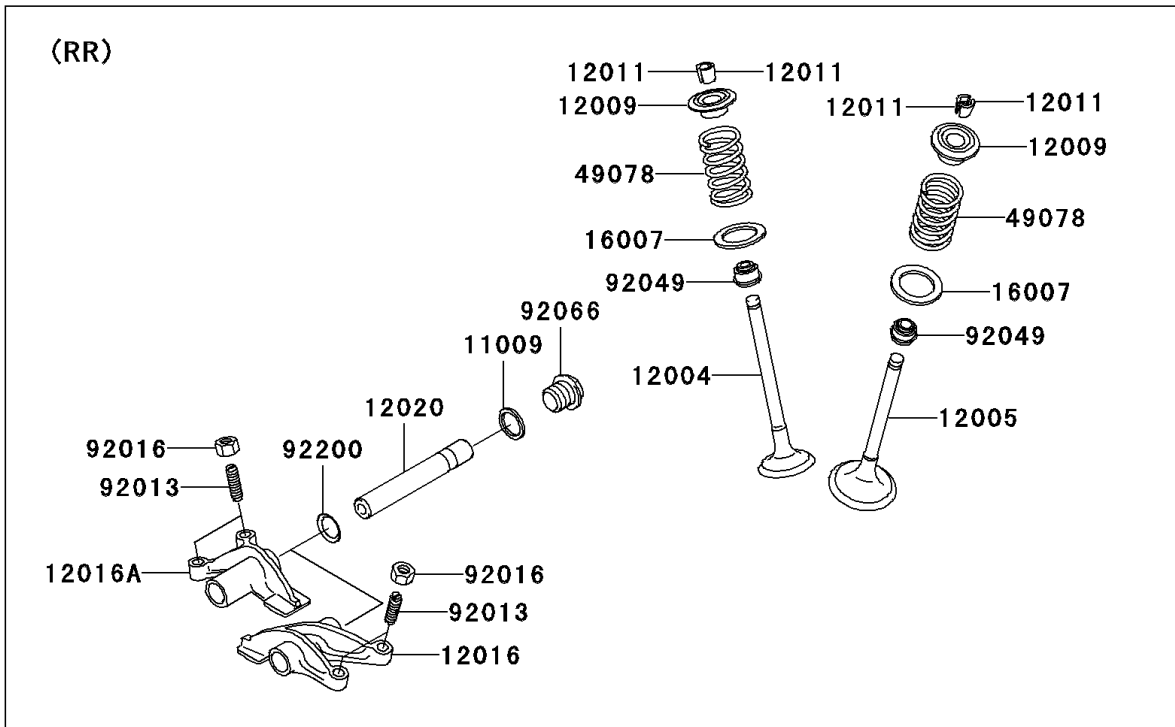

2007 Brute Force 750 4x4i PARTS DIAGRAM

Valve(s)

E1210

2007 Brute Force 750 4x4i PARTS LIST

Valve(s)

ITEM NAME	PART NUMBER	QUANTITY
GASKET,14X18X1.5 (Ref # 11009)	11009-1430	1
VALVE-INTAKE (Ref # 12004)	12004-0007	1
VALVE-EXHAUST (Ref # 12005)	12005-0040	1
RETAINER-VALVE SPRING (Ref # 12009)	12009-1056	1
COLLET (Ref # 12011)	12011-1051	1
ARM-ROCKER,EXHAUST (Ref # 12016)	12016-1128	1
ARM-ROCKER,INTAKE (Ref # 12016A)	12016-1129	1
SHAFT-ROCKER (Ref # 12020)	12020-0004	1
SEAT-SPRING,17.5X23.8X0.5 (Ref # 16007)	16007-1178	1
SPRING-ENGINE VALVE (Ref # 49078)	49078-0014	1
SCREW,6MM (Ref # 92013)	92013-009	1
NUT,6MM (Ref # 92016)	92016-061	1
SEAL-OIL,VSB58.558 (Ref # 92049)	92049-1218	1
PLUG,DRAIN (Ref # 92066)	92066-2196	1
WASHER,13X17X0.3 (Ref # 92200)	92200-1508	1