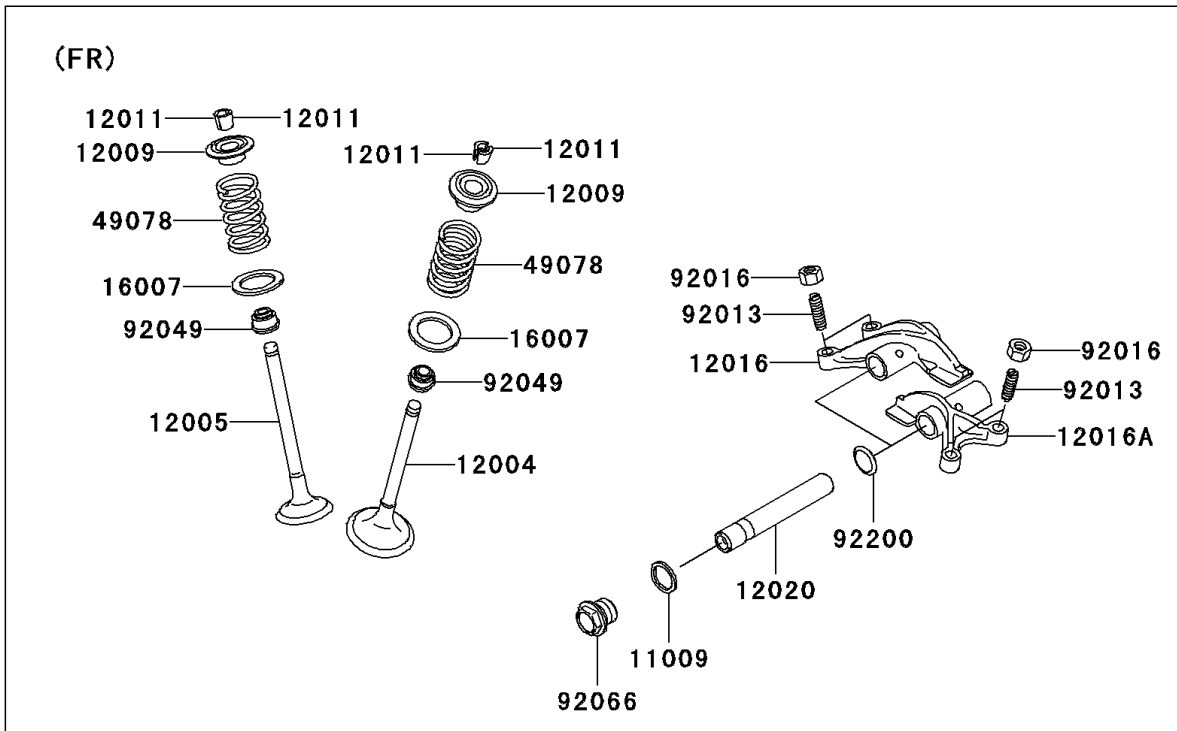

2006 Brute Force 750 4x4i PARTS DIAGRAM

Valve(s)

E1210

2006 Brute Force 750 4x4i PARTS LIST

Valve(s)

ITEM NAME	PART NUMBER	QUANTITY
GASKET,14X18X1.5 (Ref # 11009)	11009-1430	1
VALVE-INTAKE (Ref # 12004)	12004-0007	1
VALVE-EXHAUST (Ref # 12005)	12005-0040	1
RETAINER-VALVE SPRING (Ref # 12009)	12009-1056	1
COLLET (Ref # 12011)	12011-1051	1
ARM-ROCKER,EXHAUST (Ref # 12016)	12016-1128	1
ARM-ROCKER,INTAKE (Ref # 12016A)	12016-1129	1
SHAFT-ROCKER (Ref # 12020)	12020-0004	1
SEAT-SPRING,17.5X23.8X0.5 (Ref # 16007)	16007-1178	1
SPRING-ENGINE VALVE (Ref # 49078)	49078-0014	1
SCREW,6MM (Ref # 92013)	92013-009	1
NUT,6MM (Ref # 92016)	92016-061	1
SEAL-OIL,VSB58.558 (Ref # 92049)	92049-1218	1
PLUG,DRAIN (Ref # 92066)	92066-2196	1
WASHER,13X17X0.3 (Ref # 92200)	92200-1508	1