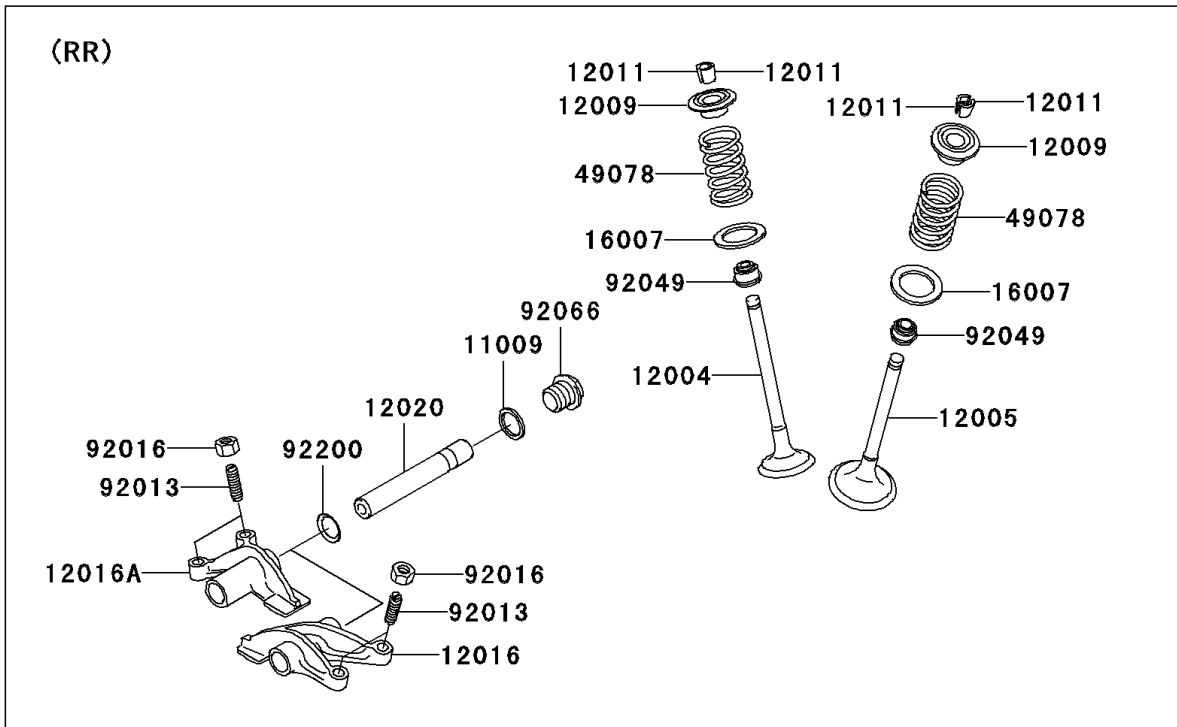

2006 Brute Force 750 4x4i PARTS DIAGRAM

Valve(s)

E1210

2006 Brute Force 750 4x4i PARTS LIST

Valve(s)

ITEM NAME	PART NUMBER	QUANTITY
GASKET,14X18X1.5 (Ref # 11009)	11009-1430	1
VALVE-INTAKE (Ref # 12004)	12004-0007	1
VALVE-EXHAUST (Ref # 12005)	12005-0040	1
RETAINER-VALVE SPRING (Ref # 12009)	12009-1056	1
COLLET (Ref # 12011)	12011-1051	1
ARM-ROCKER,EXHAUST (Ref # 12016)	12016-1128	1
ARM-ROCKER,INTAKE (Ref # 12016A)	12016-1129	1
SHAFT-ROCKER (Ref # 12020)	12020-0004	1
SEAT-SPRING,17.5X23.8X0.5 (Ref # 16007)	16007-1178	1
SPRING-ENGINE VALVE (Ref # 49078)	49078-0014	1
SCREW,6MM (Ref # 92013)	92013-009	1
NUT,6MM (Ref # 92016)	92016-061	1
SEAL-OIL,VSB58.558 (Ref # 92049)	92049-1218	1
PLUG,DRAIN (Ref # 92066)	92066-2196	1
WASHER,13X17X0.3 (Ref # 92200)	92200-1508	1