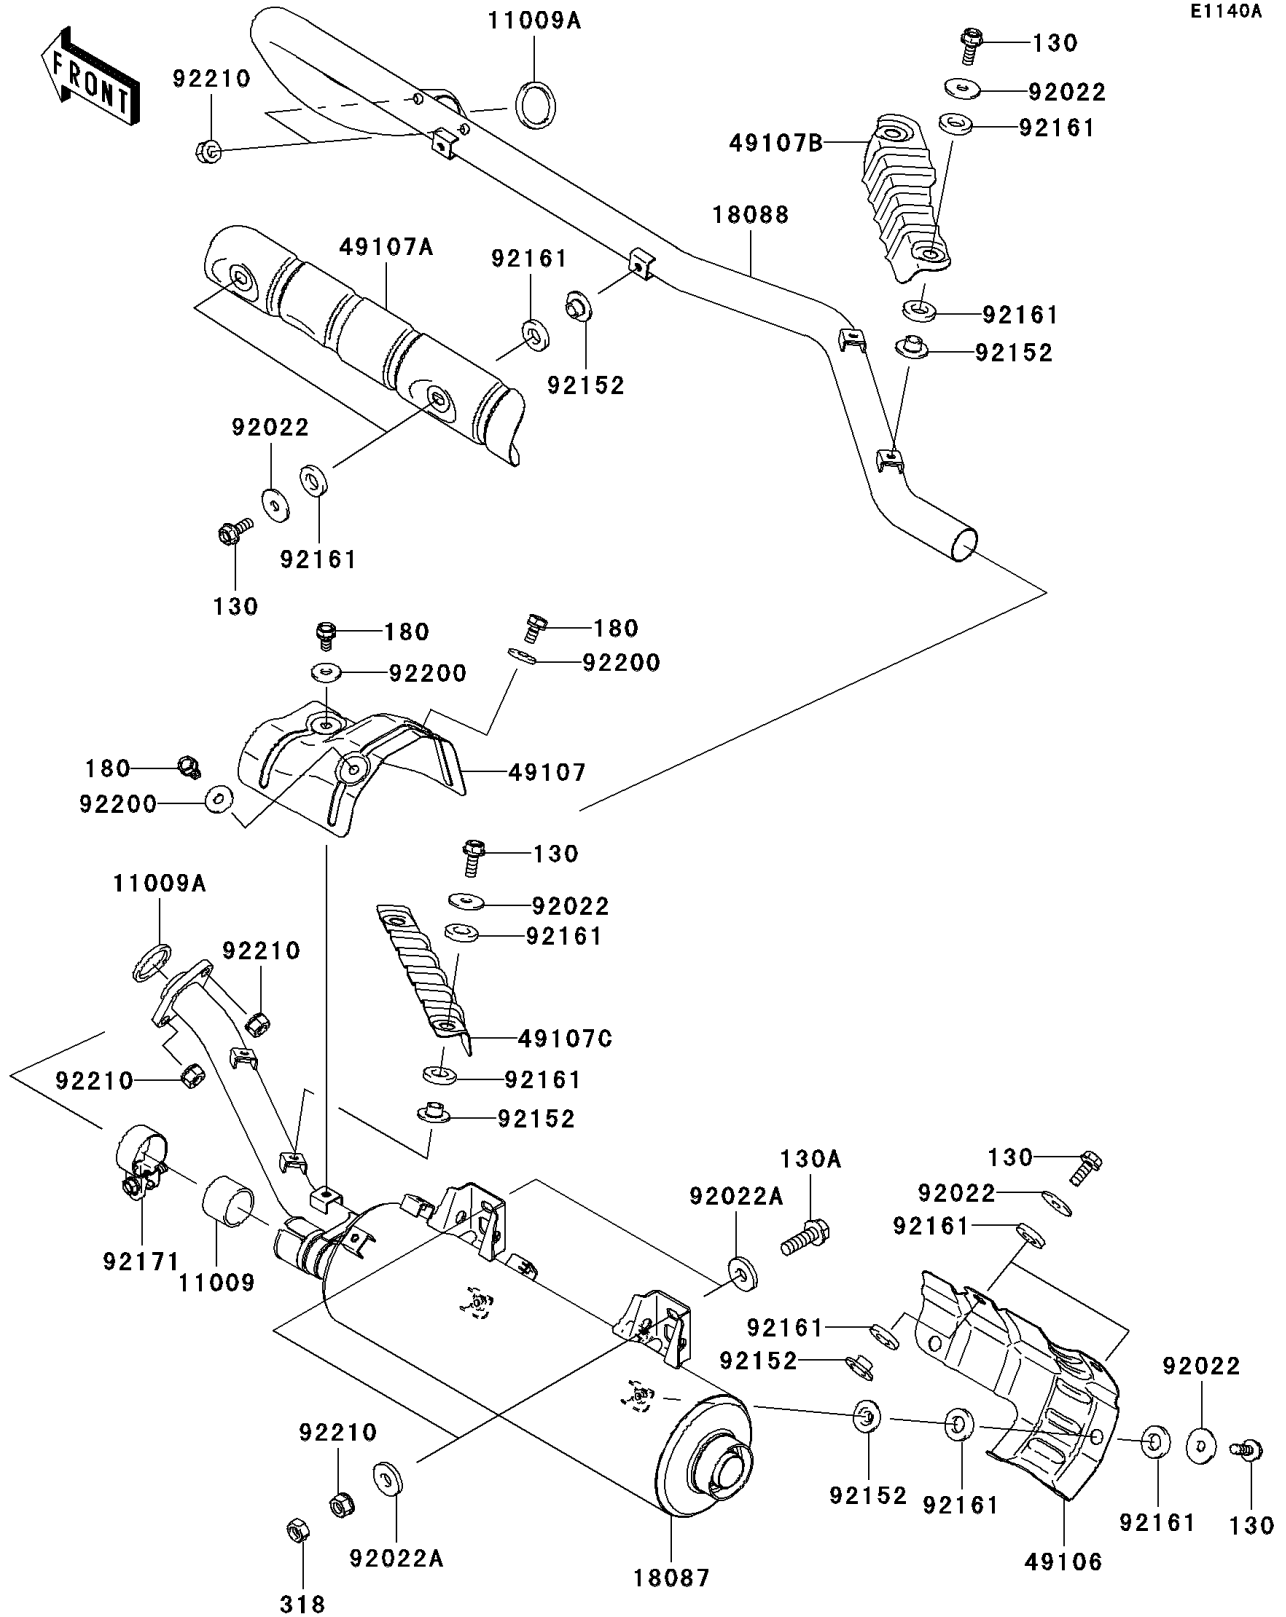

## 2007 Brute Force 750 4x4i PARTS DIAGRAM

Muffler(s)(JKAVFDB1 6B503807-)

E1140A

## 2007 Brute Force 750 4x4i PARTS LIST

Muffler(s)(JKAVFDB1 6B503807-)

ITEM NAME	PART NUMBER	QUANTITY
BOLT-FLANGED,6X16 (Ref # 130)	130Y0616	1
BOLT-FLANGED,8X25 (Ref # 130A)	130Z0825	1
BOLT-UPSET-WS,6X12 (Ref # 180)	180Y0612	1
NUT-HEX-SMALL,8MM (Ref # 318)	318G0800	1
GASKET,MUFFLER CONNECTING (Ref # 11009)	11009-1865	1
GASKET,EXHAUST HOLDER (Ref # 11009A)	11009-1894	1
MUFFLER (Ref # 18087)	18087-0098	1
PIPE-EXHAUST (Ref # 18088)	18088-0146	1
COVER-MUFFLER (Ref # 49106)	49106-0048	1
COVER-EXHAUST PIPE,RR (Ref # 49107)	49107-0050	1
COVER-EXHAUST PIPE,FR (Ref # 49107A)	49107-0065	1
COVER-EXHAUST PIPE,MIDDLE LH (Ref # 49107B)	49107-0066	1
COVER-EXHAUST PIPE,MIDDLE RH (Ref # 49107C)	49107-0067	1
WASHER,6.5X22X1.6 (Ref # 92022)	92022-237	1
WASHER,8.5X22X3.2 (Ref # 92022A)	92022-276	1
COLLAR (Ref # 92152)	92152-0423	1
DAMPER (Ref # 92161)	92161-0319	1
CLAMP (Ref # 92171)	92171-1330	1
WASHER,6.5X18X2.0 (Ref # 92200)	92200-2035	1
NUT,8MM (Ref # 92210)	92210-1242	1