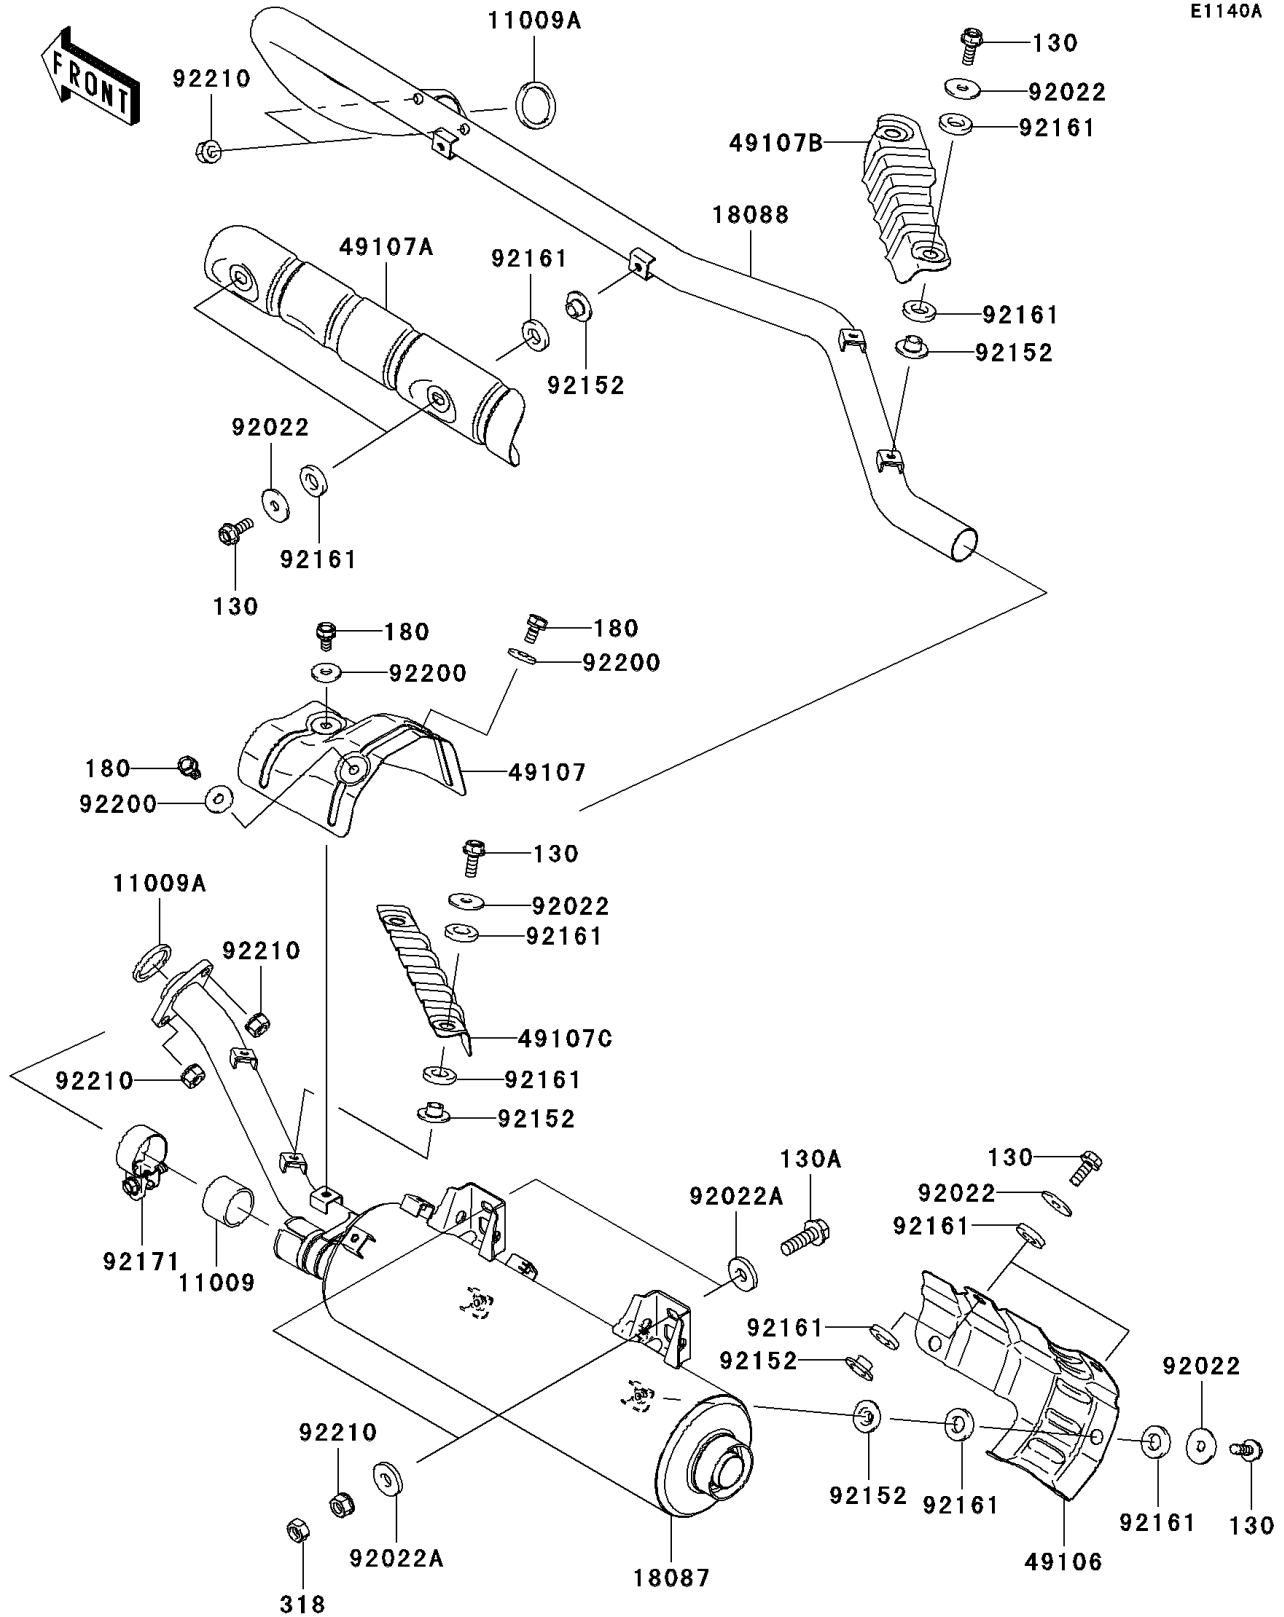

2007 Brute Force 750 4x4i PARTS DIAGRAM

Muffler(s)(JKAVFDB1 6B503807-)

E1140A

2007 Brute Force 750 4x4i PARTS LIST

Muffler(s)(JKAVFDB1 6B503807-)

ITEM NAME	PART NUMBER	QUANTITY
BOLT-FLANGED,6X16 (Ref # 130)	130Y0616	10
BOLT-FLANGED,8X25 (Ref # 130A)	130Z0825	2
BOLT-UPSET-WS,6X12 (Ref # 180)	180Y0612	3
NUT-HEX-SMALL,8MM (Ref # 318)	318G0800	2
GASKET,MUFFLER CONNECTING (Ref # 11009)	11009-1865	1
GASKET,EXHAUST HOLDER (Ref # 11009A)	11009-1894	2
MUFFLER (Ref # 18087)	18087-0098	1
PIPE-EXHAUST (Ref # 18088)	18088-0146	1
COVER-MUFFLER (Ref # 49106)	49106-0048	1
COVER-EXHAUST PIPE,RR (Ref # 49107)	49107-0050	1
COVER-EXHAUST PIPE,FR (Ref # 49107A)	49107-0065	1
COVER-EXHAUST PIPE,MIDDLE LH (Ref # 49107B)	49107-0066	1
COVER-EXHAUST PIPE,MIDDLE RH (Ref # 49107C)	49107-0067	1
WASHER,6.5X22X1.6 (Ref # 92022)	92022-237	10
WASHER,8.5X22X3.2 (Ref # 92022A)	92022-276	4
COLLAR (Ref # 92152)	92152-0423	10
DAMPER (Ref # 92161)	92161-0319	20
CLAMP (Ref # 92171)	92171-1330	1
WASHER,6.5X18X2.0 (Ref # 92200)	92200-2035	3
NUT,8MM (Ref # 92210)	92210-1242	6