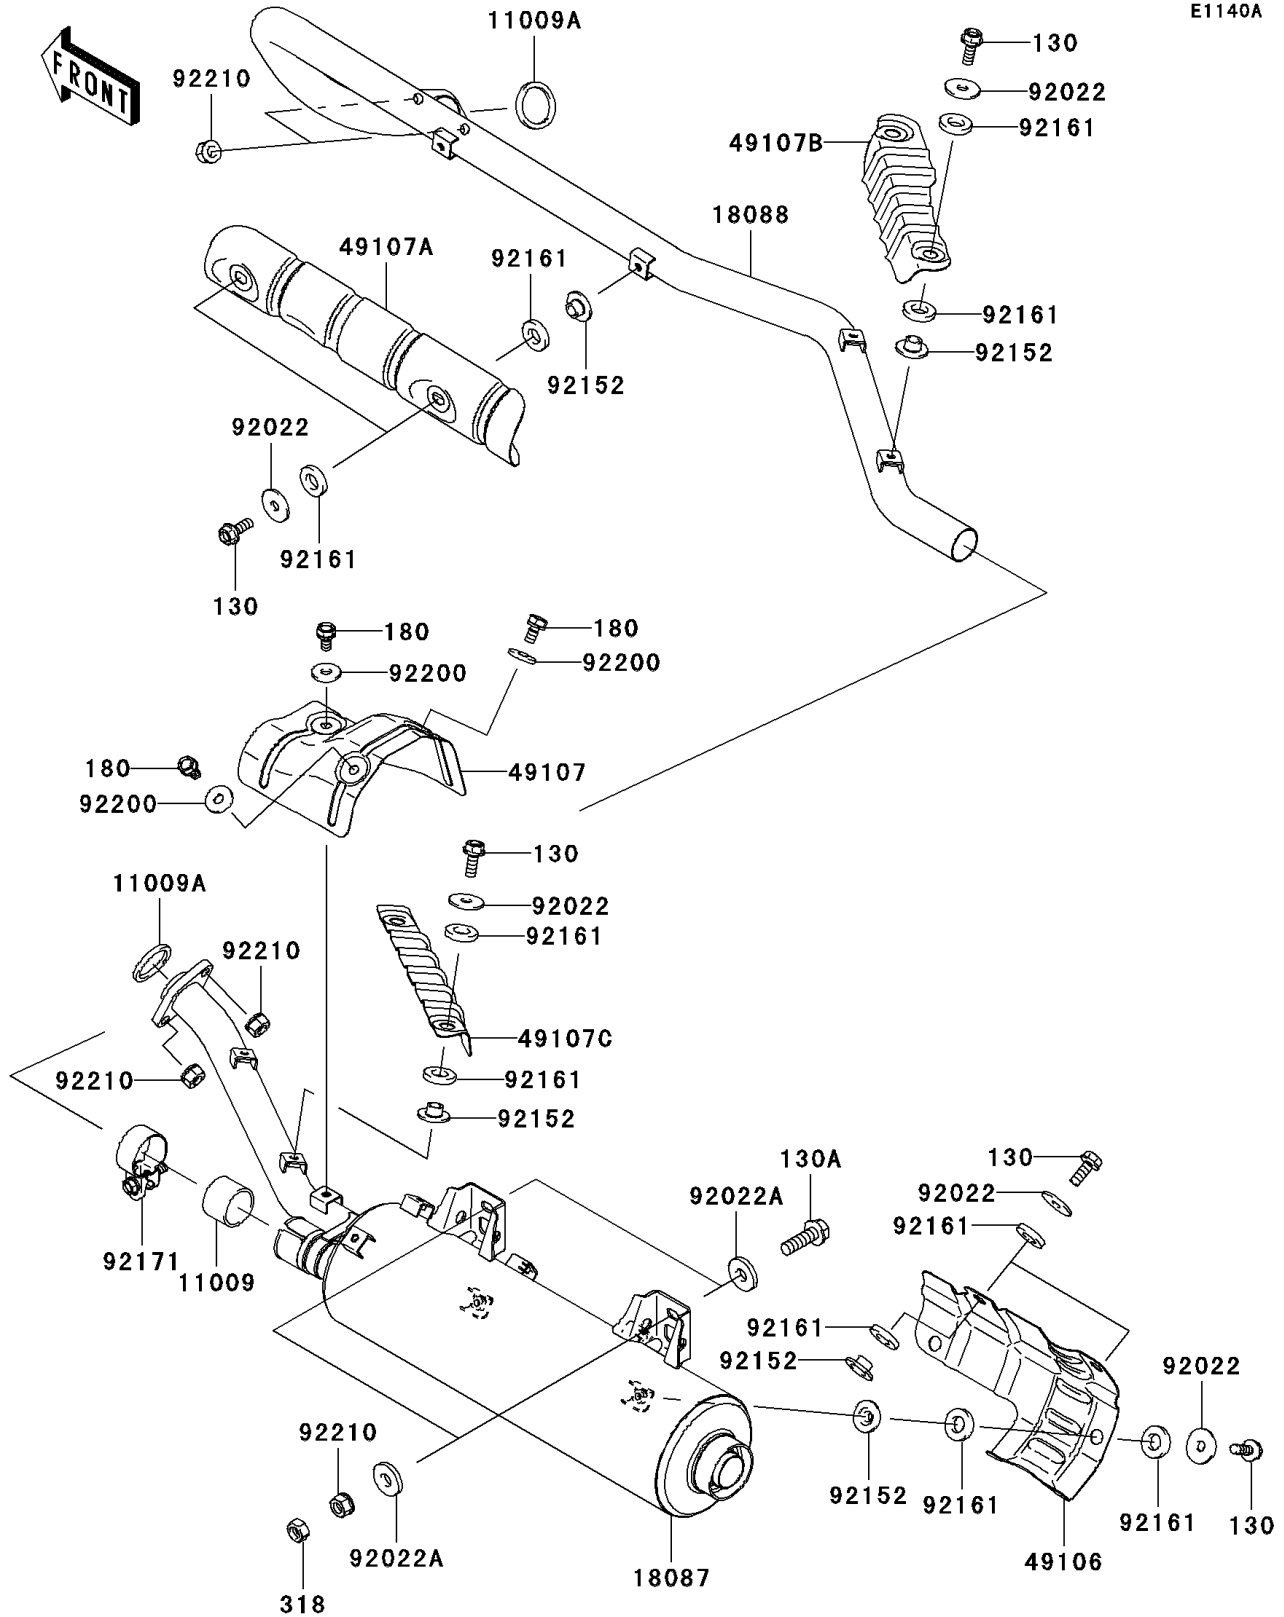

2006 Brute Force 750 4x4i PARTS DIAGRAM

Muffler(s)(JKAVFDB1 6B503807-)

E1140A

2006 Brute Force 750 4x4i PARTS LIST

Muffler(s)(JKAVFDB1 6B503807-)

ITEM NAME	PART NUMBER	QUANTITY
BOLT-FLANGED,6X16 (Ref # 130)	130Y0616	1
BOLT-FLANGED,8X25 (Ref # 130A)	130Z0825	1
BOLT-UPSET-WS,6X12 (Ref # 180)	180Y0612	1
NUT-HEX-SMALL,8MM (Ref # 318)	318G0800	1
GASKET,MUFFLER CONNECTING (Ref # 11009)	11009-1865	1
GASKET,EXHAUST HOLDER (Ref # 11009A)	11009-1894	1
MUFFLER (Ref # 18087)	18087-0098	1
PIPE-EXHAUST (Ref # 18088)	18088-0146	1
COVER-MUFFLER (Ref # 49106)	49106-0048	1
COVER-EXHAUST PIPE,RR (Ref # 49107)	49107-0050	1
COVER-EXHAUST PIPE,FR (Ref # 49107A)	49107-0065	1
COVER-EXHAUST PIPE,MIDDLE LH (Ref # 49107B)	49107-0066	1
COVER-EXHAUST PIPE,MIDDLE RH (Ref # 49107C)	49107-0067	1
WASHER,6.5X22X1.6 (Ref # 92022)	92022-237	1
WASHER,8.5X22X3.2 (Ref # 92022A)	92022-276	1
COLLAR (Ref # 92152)	92152-0423	1
DAMPER (Ref # 92161)	92161-0319	1
CLAMP (Ref # 92171)	92171-1330	1
WASHER,6.5X18X2.0 (Ref # 92200)	92200-2035	1
NUT,8MM (Ref # 92210)	92210-1242	1