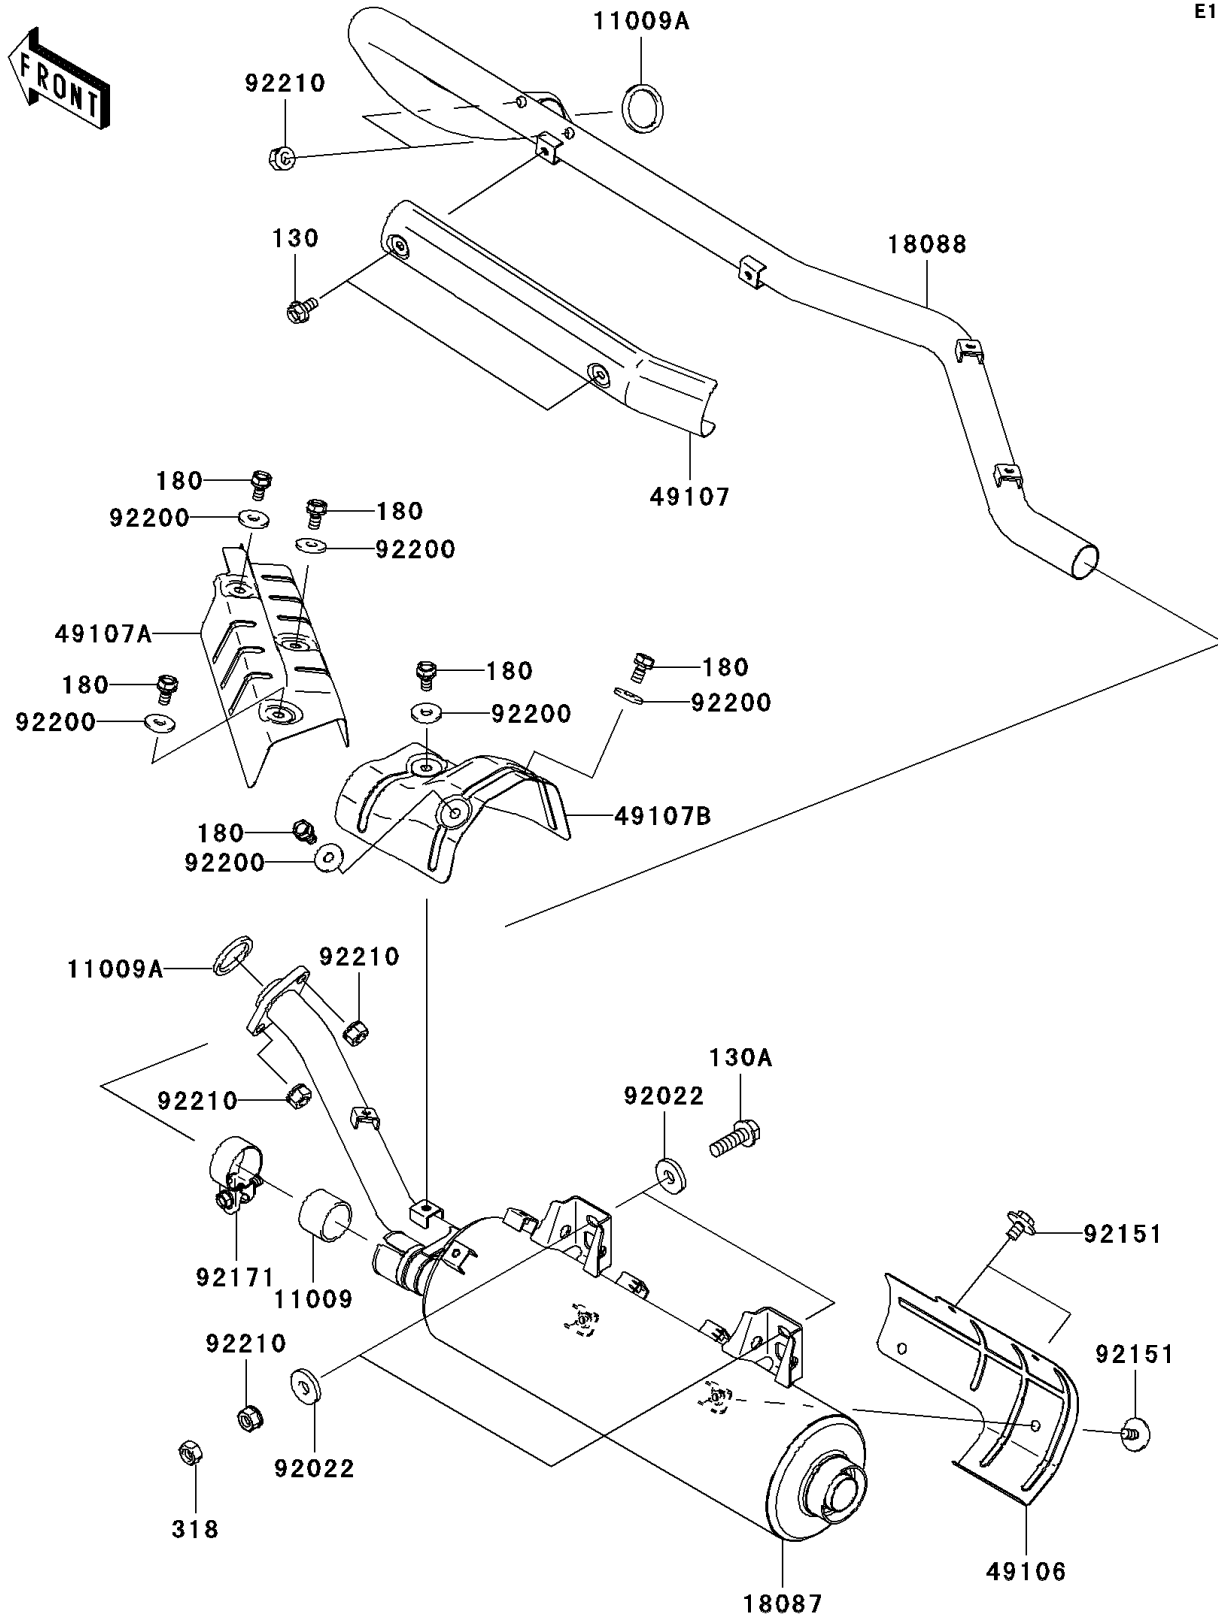

2006 Brute Force 750 4x4i PARTS DIAGRAM

Muffler(s)(-JKAVFDB1 6B503806)

E1140

2006 Brute Force 750 4x4i PARTS LIST

Muffler(s)(-JKAVFDB1 6B503806)

| ITEM NAME | PART NUMBER | QUANTITY |
|---|-------------|----------|
| BOLT-FLANGED,6X10 (Ref # 130) | 130J0610 | 1 |
| BOLT-FLANGED,8X25 (Ref # 130A) | 130Z0825 | 1 |
| BOLT-UPSET-WS,6X12 (Ref # 180) | 180Y0612 | 1 |
| NUT-HEX-SMALL,8MM (Ref # 318) | 318G0800 | 1 |
| GASKET,MUFFLER CONNECTING (Ref # 11009) | 11009-1865 | 1 |
| GASKET,EXHAUST HOLDER (Ref # 11009A) | 11009-1894 | 1 |
| MUFFLER (Ref # 18087) | 18087-0066 | 1 |
| PIPE-EXHAUST (Ref # 18088) | 18088-0146 | 1 |
| COVER-MUFFLER (Ref # 49106) | 49106-0011 | 1 |
| COVER-EXHAUST PIPE,FR (Ref # 49107) | 49107-0042 | 1 |
| COVER-EXHAUST PIPE,CNT (Ref # 49107A) | 49107-0049 | 1 |
| COVER-EXHAUST PIPE,RR (Ref # 49107B) | 49107-0050 | 1 |
| WASHER,8.5X22X3.2 (Ref # 92022) | 92022-276 | 1 |
| BOLT,UPSET-WP,6X12 (Ref # 92151) | 92151-1944 | 1 |
| CLAMP (Ref # 92171) | 92171-1330 | 1 |
| WASHER,6.5X18X2.0 (Ref # 92200) | 92200-2035 | 1 |
| NUT,8MM (Ref # 92210) | 92210-1242 | 1 |