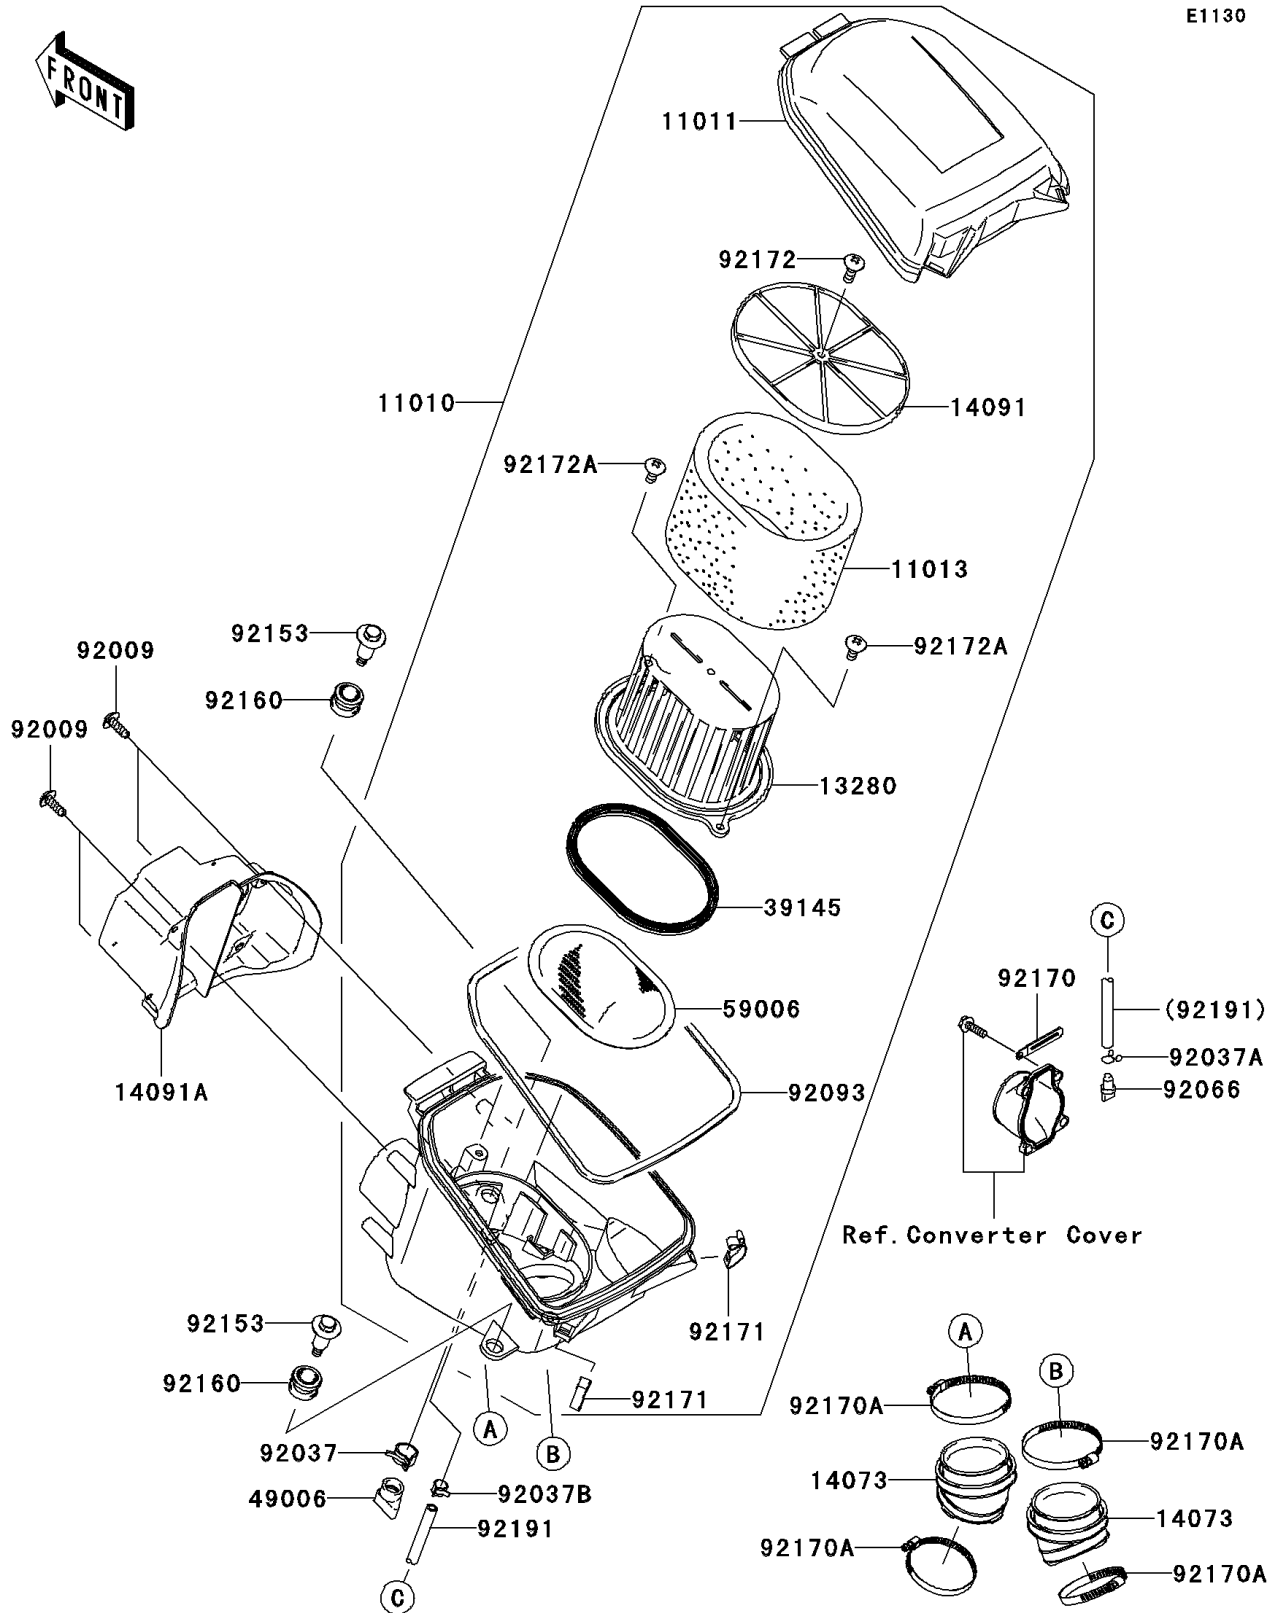

2007 Brute Force 750 4x4i PARTS DIAGRAM

Air Cleaner

E1130

2007 Brute Force 750 4x4i PARTS LIST

Air Cleaner

ITEM NAME	PART NUMBER	QUANTITY
FILTER-ASSY-AIR,F.BLACK (Ref # 11010)	11010-0023-6Z	1
CASE-AIR FILTER,UPP,F.BLACK (Ref # 11011)	11011-0017-6Z	1
ELEMENT-AIR FILTER (Ref # 11013)	11013-0007	1
HOLDER (Ref # 13280)	13280-0048	1
DUCT,JOINT (Ref # 14073)	14073-0030	1
COVER,ELEMENT (Ref # 14091)	14091-0163	1
COVER,FR (Ref # 14091A)	14091-0164	1
TRIM-SEAL (Ref # 39145)	39145-0001	1
BOOT (Ref # 49006)	49006-1292	1
ARRESTER-FLAME (Ref # 59006)	59006-0002	1
SCREW,TAPPING (Ref # 92009)	92009-1113	1
CLAMP,HOSE CLIP (Ref # 92037)	92037-1460	1
CLAMP,TUBE (Ref # 92037A)	92037-147	1
CLAMP,TUBE (Ref # 92037B)	92037-1505	1
PLUG,DRAIN (Ref # 92066)	92066-1211	1
SEAL (Ref # 92093)	92093-0017	1
BOLT,FLANGED,6X28.7 (Ref # 92153)	92153-1052	1
DAMPER (Ref # 92160)	92160-1594	1
CLAMP (Ref # 92170)	92170-1514	1
CLAMP (Ref # 92170A)	92170-1763	1
CLAMP (Ref # 92171)	92171-0225	1
SCREW,6X18 (Ref # 92172)	92172-0130	1
SCREW,6X14 (Ref # 92172A)	92172-0131	1
TUBE,7X11X470 (Ref # 92191)	92191-1531	1