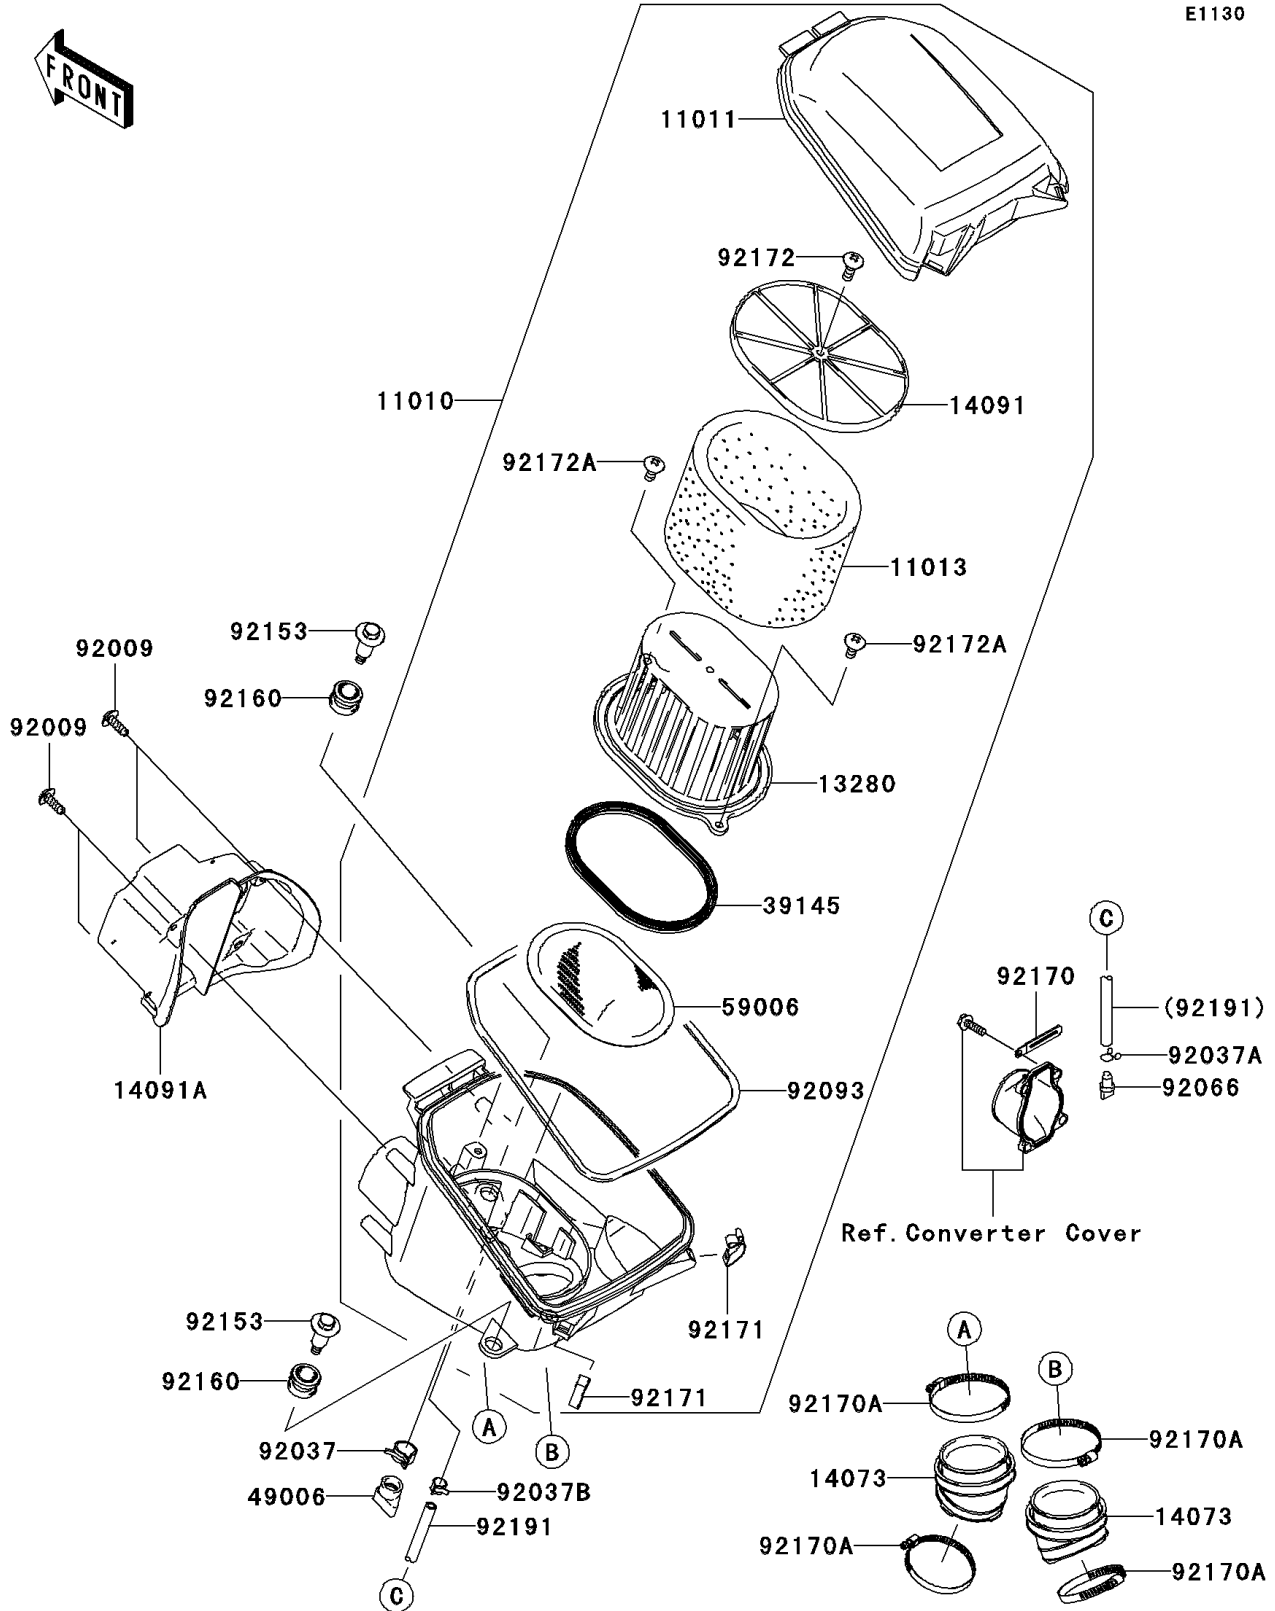

2007 Brute Force 750 4x4i PARTS DIAGRAM

Air Cleaner

E1130

2007 Brute Force 750 4x4i PARTS LIST

Air Cleaner

ITEM NAME	PART NUMBER	QUANTITY
FILTER-ASSY-AIR,F.BLACK (Ref # 11010)	11010-0023-6Z	1
CASE-AIR FILTER,UPP,F.BLACK (Ref # 11011)	11011-0017-6Z	1
ELEMENT-AIR FILTER (Ref # 11013)	11013-0007	1
HOLDER (Ref # 13280)	13280-0048	1
DUCT,JOINT (Ref # 14073)	14073-0030	2
COVER,ELEMENT (Ref # 14091)	14091-0163	1
COVER,FR (Ref # 14091A)	14091-0164	1
TRIM-SEAL (Ref # 39145)	39145-0001	1
BOOT (Ref # 49006)	49006-1292	1
ARRESTER-FLAME (Ref # 59006)	59006-0002	1
SCREW,TAPPING (Ref # 92009)	92009-1113	4
CLAMP,HOSE CLIP (Ref # 92037)	92037-1460	1
CLAMP,TUBE (Ref # 92037A)	92037-147	1
CLAMP,TUBE (Ref # 92037B)	92037-1505	1
PLUG,DRAIN (Ref # 92066)	92066-1211	1
SEAL (Ref # 92093)	92093-0017	1
BOLT,FLANGED,6X28.7 (Ref # 92153)	92153-1052	2
DAMPER (Ref # 92160)	92160-1594	2
CLAMP (Ref # 92170)	92170-1514	1
CLAMP (Ref # 92170A)	92170-1763	4
CLAMP (Ref # 92171)	92171-0225	2
SCREW,6X18 (Ref # 92172)	92172-0130	1
SCREW,6X14 (Ref # 92172A)	92172-0131	2
TUBE,7X11X470 (Ref # 92191)	92191-1531	1