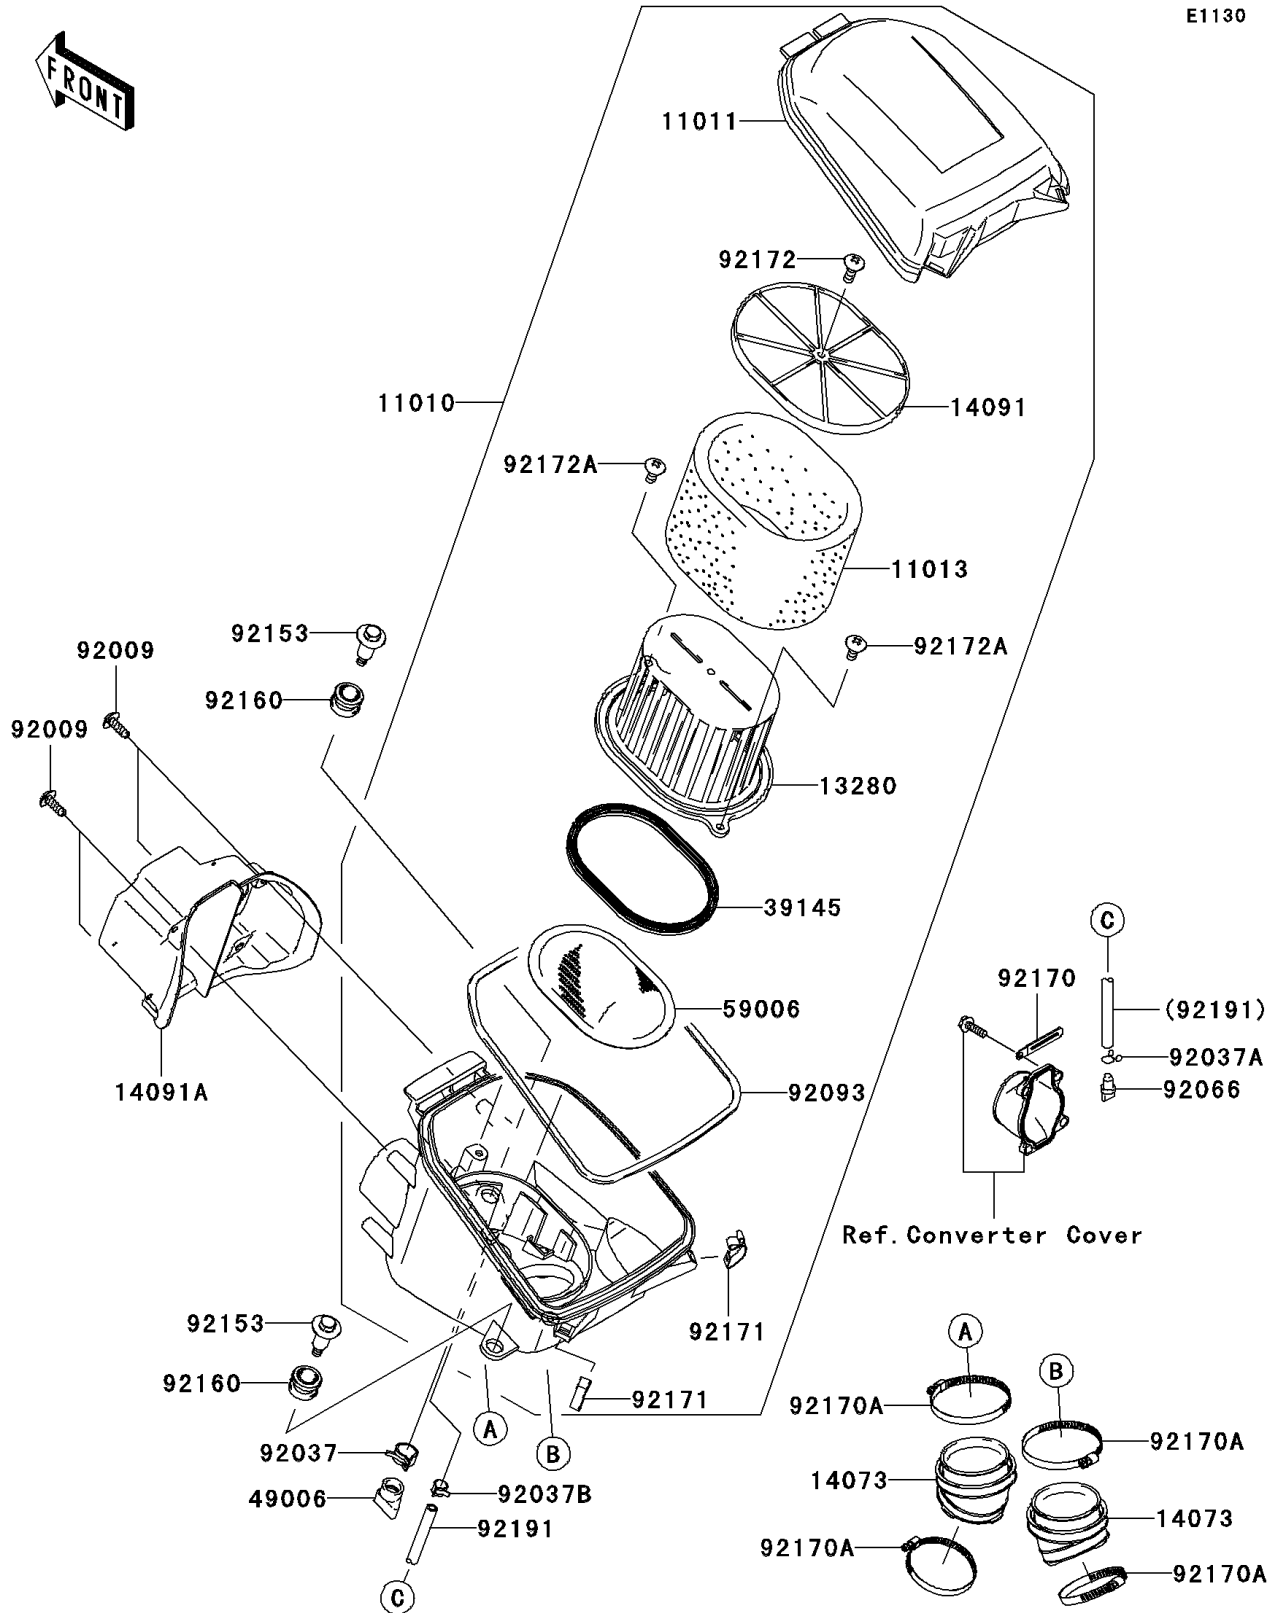

2006 Brute Force 750 4x4i PARTS DIAGRAM

Air Cleaner

E1130

2006 Brute Force 750 4x4i PARTS LIST

Air Cleaner

ITEM NAME	PART NUMBER	QUANTITY
FILTER-ASSY-AIR,F.BLACK (Ref # 11010)	11010-0023-6Z	1
CASE-AIR FILTER,UPP,F.BLACK (Ref # 11011)	11011-0017-6Z	1
ELEMENT-AIR FILTER (Ref # 11013)	11013-0007	1
HOLDER (Ref # 13280)	13280-0048	1
DUCT,JOINT (Ref # 14073)	14073-0030	1
COVER,ELEMENT (Ref # 14091)	14091-0163	1
COVER,FR (Ref # 14091A)	14091-0164	1
TRIM-SEAL (Ref # 39145)	39145-0001	1
BOOT (Ref # 49006)	49006-1292	1
ARRESTER-FLAME (Ref # 59006)	59006-0002	1
SCREW,TAPPING (Ref # 92009)	92009-1113	1
CLAMP,HOSE CLIP (Ref # 92037)	92037-1460	1
CLAMP,TUBE (Ref # 92037A)	92037-147	1
CLAMP,TUBE (Ref # 92037B)	92037-1505	1
PLUG,DRAIN (Ref # 92066)	92066-1211	1
SEAL (Ref # 92093)	92093-0017	1
BOLT,FLANGED,6X28.7 (Ref # 92153)	92153-1052	1
DAMPER (Ref # 92160)	92160-1594	1
CLAMP (Ref # 92170)	92170-1514	1
CLAMP (Ref # 92170A)	92170-1763	1
CLAMP (Ref # 92171)	92171-0225	1
SCREW,6X18 (Ref # 92172)	92172-0130	1
SCREW,6X14 (Ref # 92172A)	92172-0131	1
TUBE,7X11X470 (Ref # 92191)	92191-1531	1