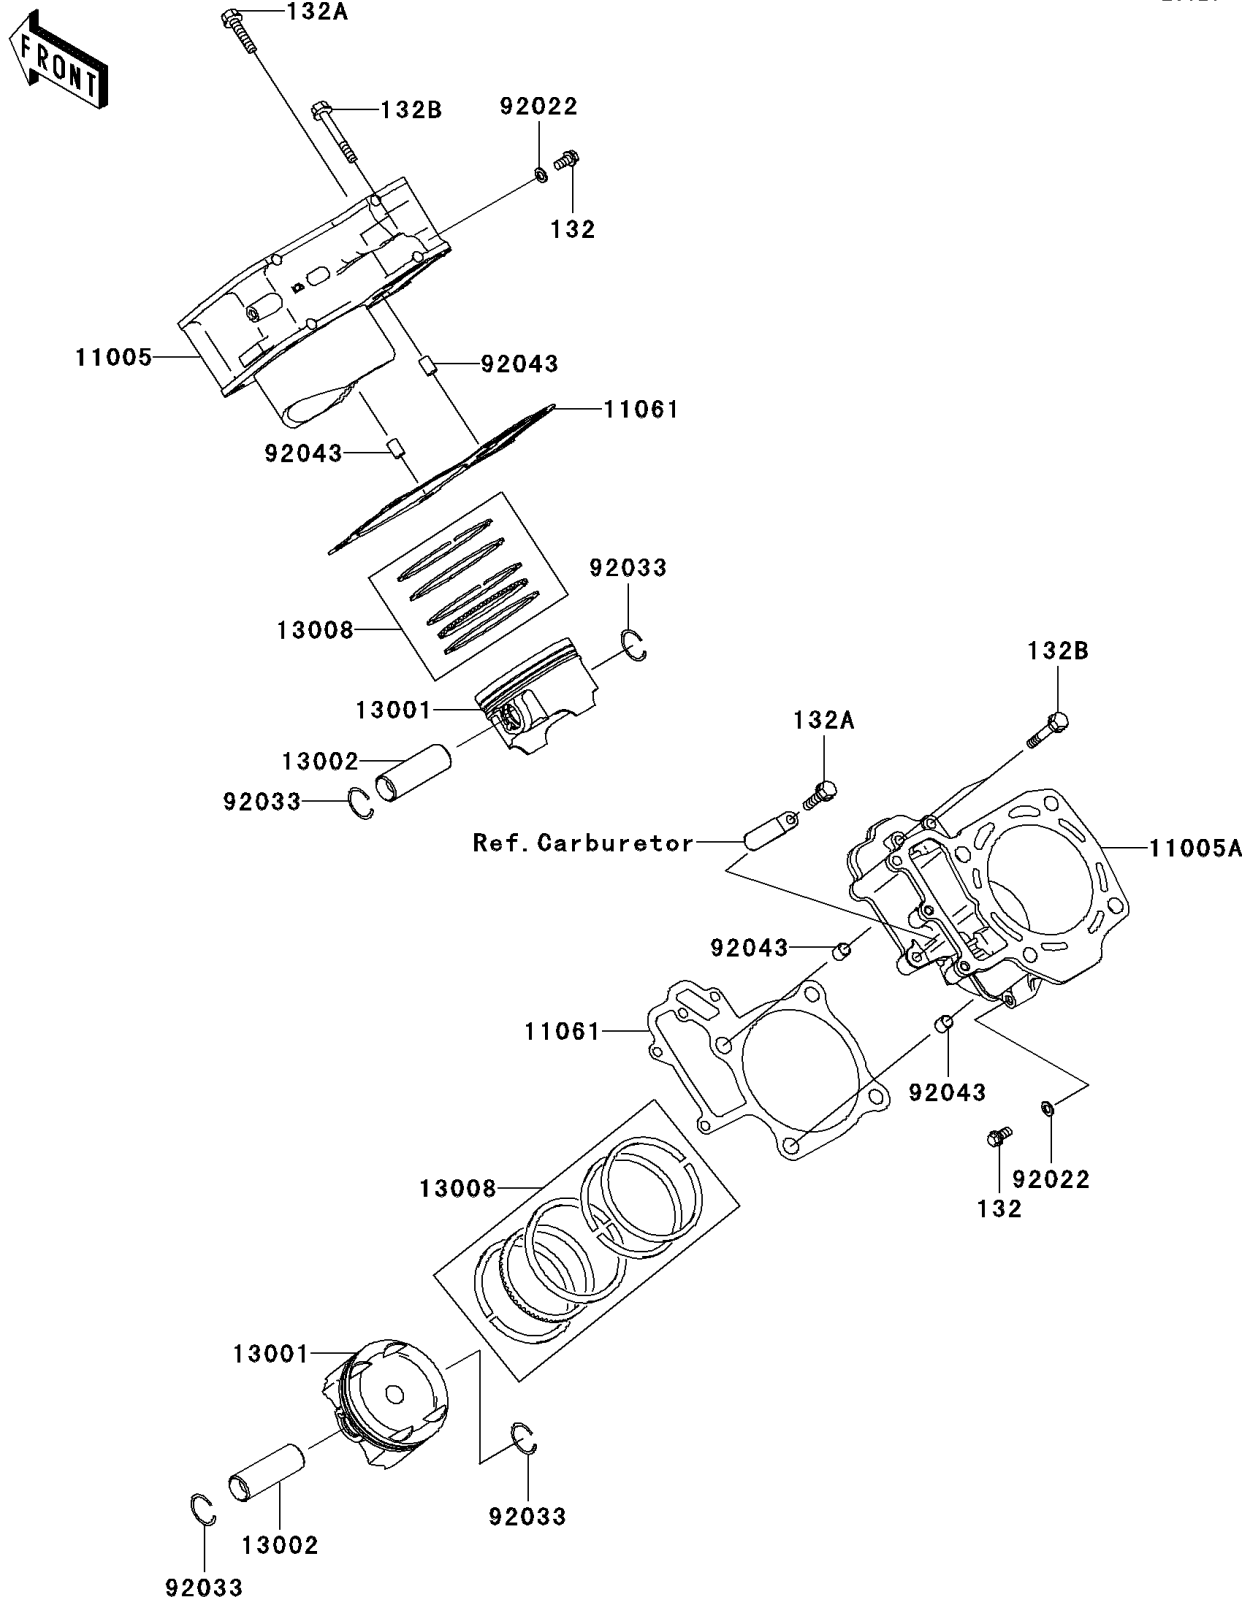

2007 Brute Force 750 4x4i PARTS DIAGRAM

Cylinder/Piston(s)

E1120

2007 Brute Force 750 4x4i PARTS LIST

Cylinder/Piston(s)

ITEM NAME	PART NUMBER	QUANTITY
BOLT-FLANGED-SMALL,6X12 (Ref # 132)	132Y0612	2
BOLT-FLANGED-SMALL,6X30 (Ref # 132A)	132Y0630	2
BOLT-FLANGED-SMALL,6X40 (Ref # 132B)	132Y0640	4
CYLINDER-ENGINE,FR (Ref # 11005)	11005-0022	1
CYLINDER-ENGINE,RR (Ref # 11005A)	11005-0023	1
GASKET,CYLINDER BASE (Ref # 11061)	11061-0063	2
PISTON-ENGINE (Ref # 13001)	13001-0021	2
PIN-PISTON (Ref # 13002)	13002-1060	2
RING-SET-PISTON (Ref # 13008)	13008-0008	2
WASHER,6.2X11X1 (Ref # 92022)	92022-304	2
RING-SNAP (Ref # 92033)	92033-1207	4
PIN,10.1X12X14 (Ref # 92043)	92043-4009	4