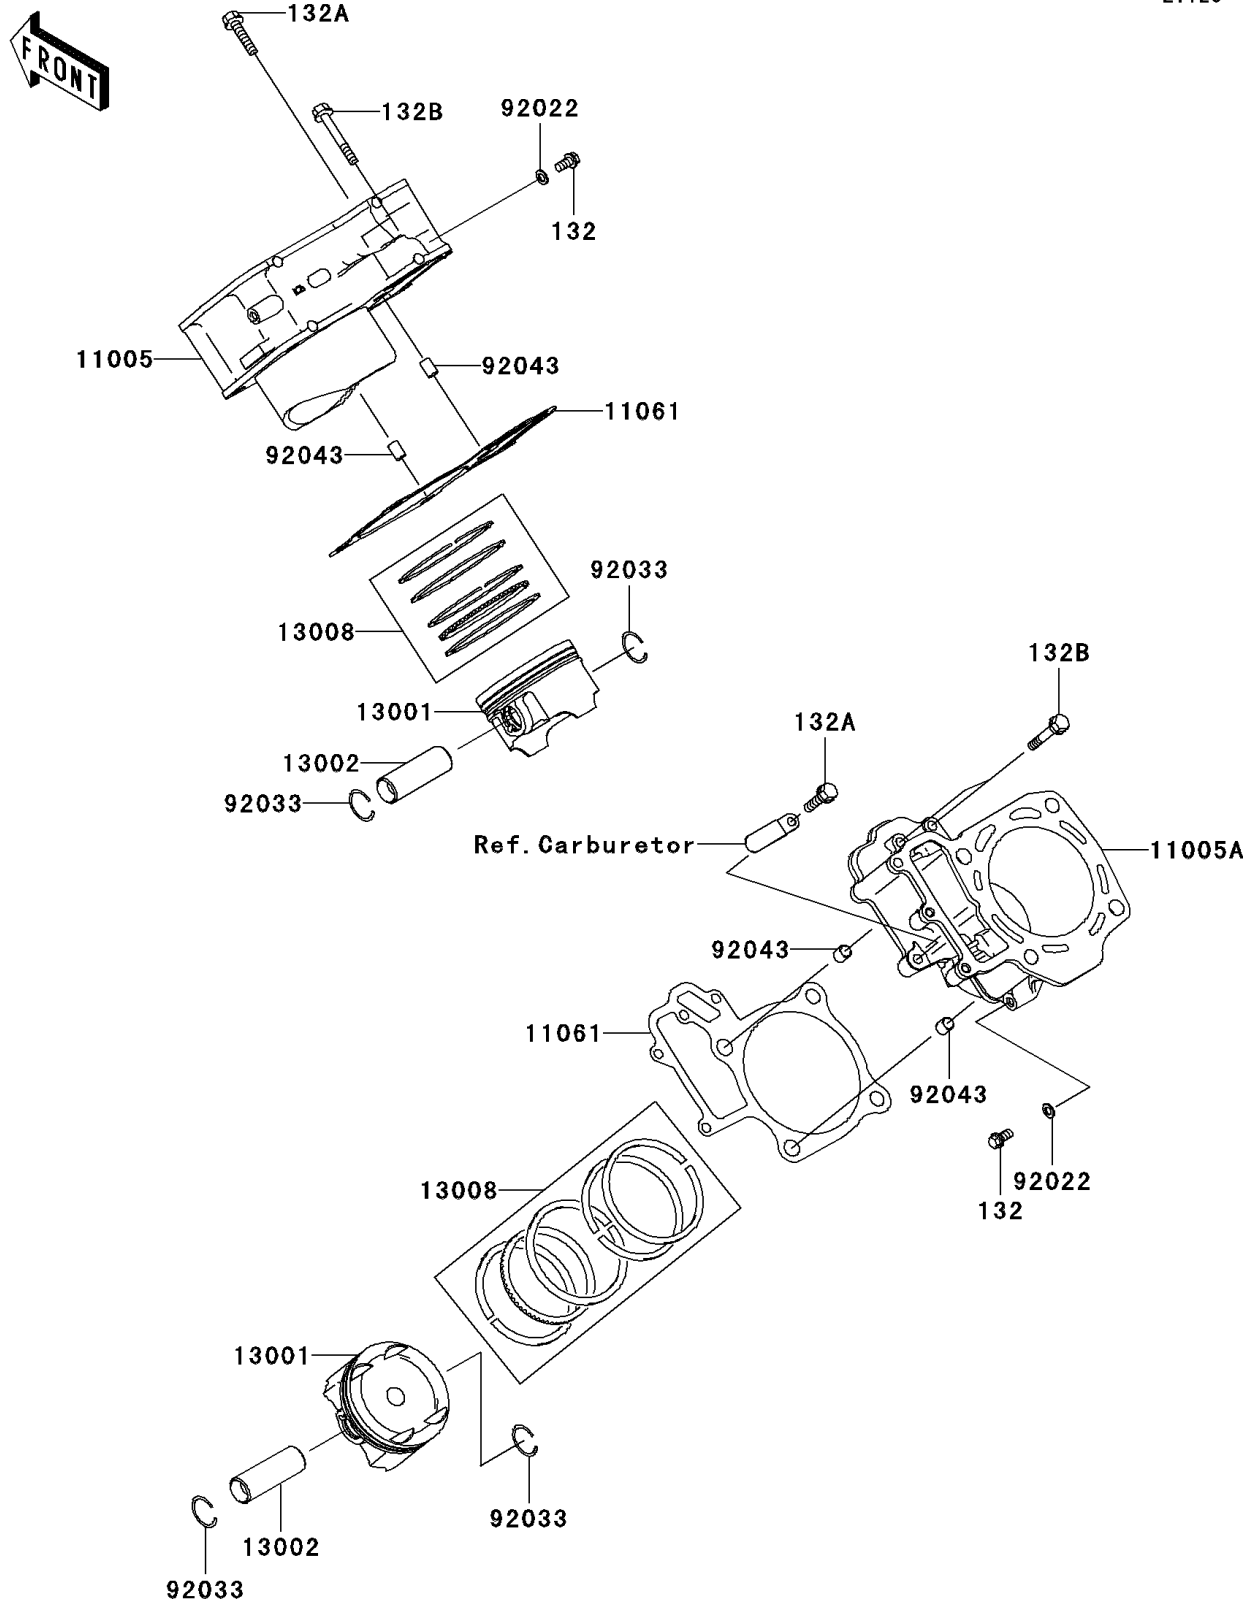

2007 Brute Force 750 4x4i PARTS DIAGRAM

Cylinder/Piston(s)

E1120

2007 Brute Force 750 4x4i PARTS LIST

Cylinder/Piston(s)

ITEM NAME	PART NUMBER	QUANTITY
BOLT-FLANGED-SMALL,6X12 (Ref # 132)	132Y0612	1
BOLT-FLANGED-SMALL,6X30 (Ref # 132A)	132Y0630	1
BOLT-FLANGED-SMALL,6X40 (Ref # 132B)	132Y0640	1
CYLINDER-ENGINE,FR (Ref # 11005)	11005-0022	1
CYLINDER-ENGINE,RR (Ref # 11005A)	11005-0023	1
GASKET,CYLINDER BASE (Ref # 11061)	11061-0063	1
PISTON-ENGINE (Ref # 13001)	13001-0021	1
PIN-PISTON (Ref # 13002)	13002-1060	1
RING-SET-PISTON (Ref # 13008)	13008-0008	1
WASHER,6.2X11X1 (Ref # 92022)	92022-304	1
RING-SNAP (Ref # 92033)	92033-1207	1
PIN,10.1X12X14 (Ref # 92043)	92043-4009	1