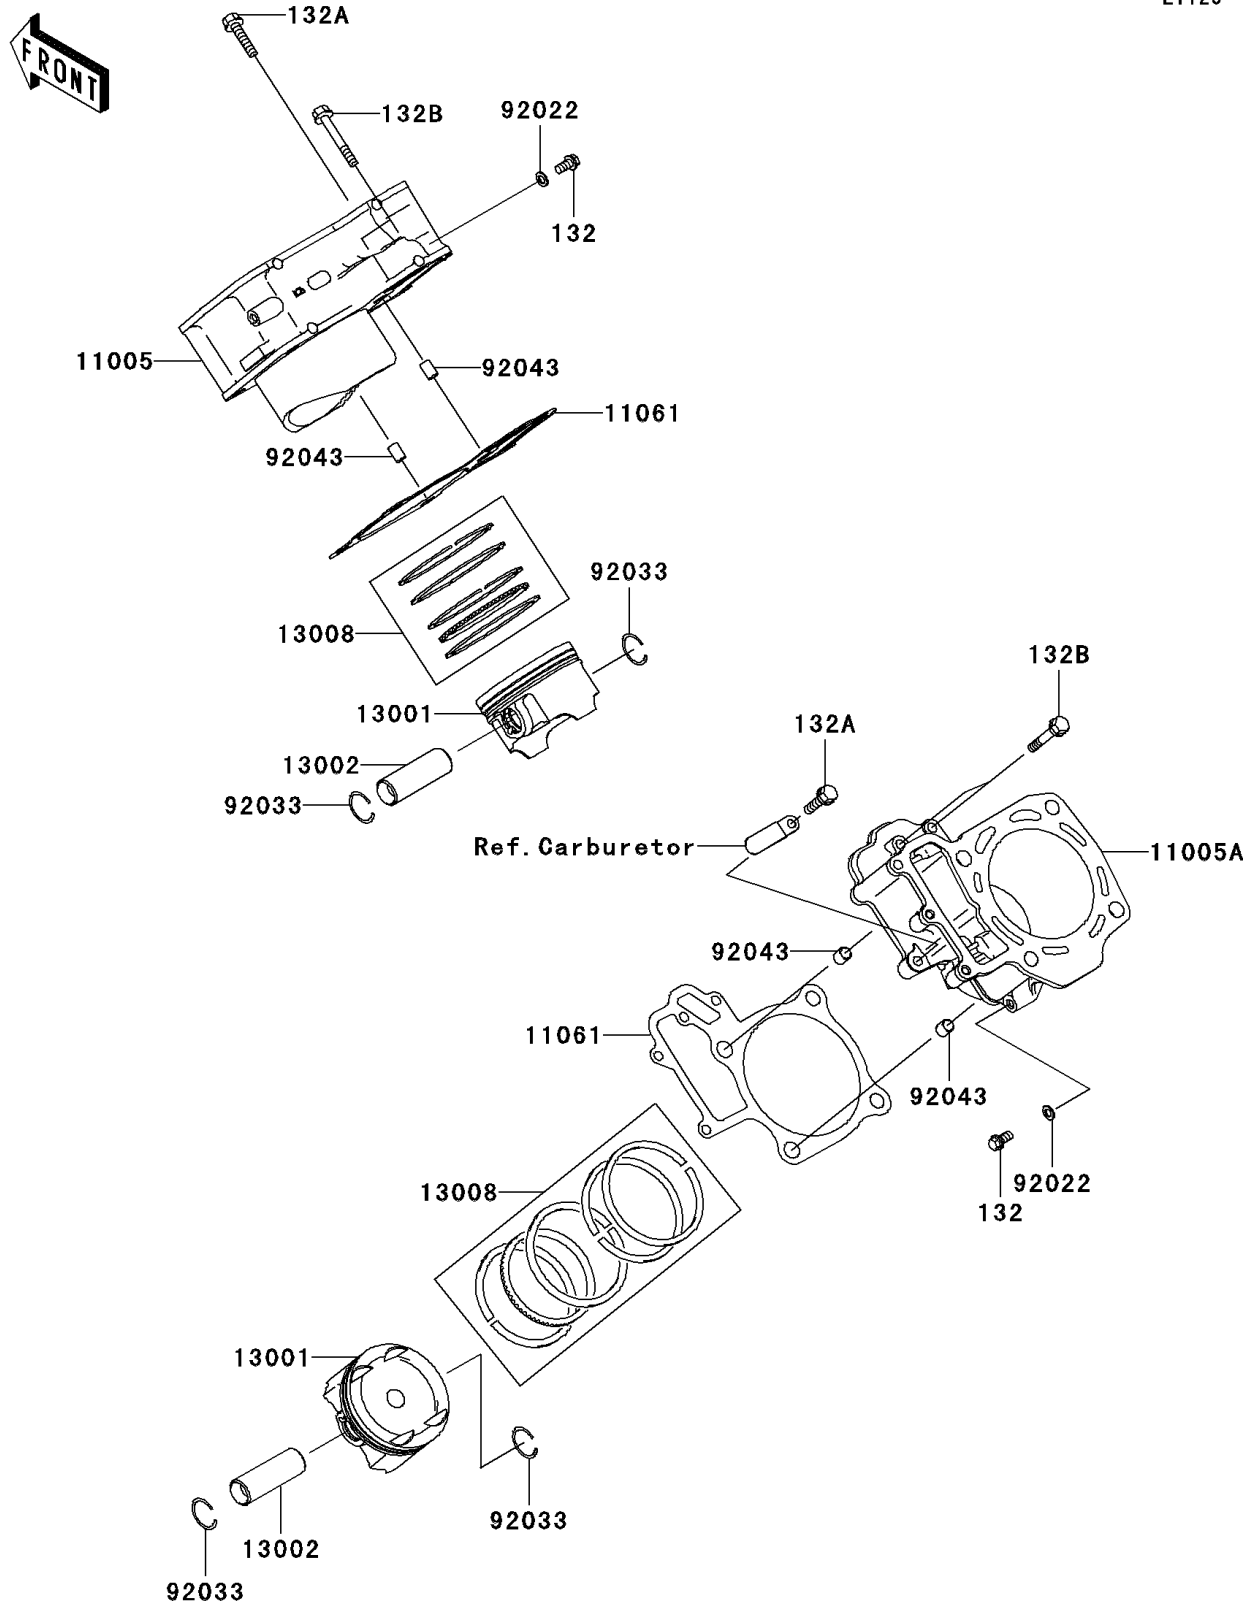

2006 Brute Force 750 4x4i PARTS DIAGRAM

Cylinder/Piston(s)

E1120

2006 Brute Force 750 4x4i PARTS LIST

Cylinder/Piston(s)

ITEM NAME	PART NUMBER	QUANTITY
BOLT-FLANGED-SMALL,6X12 (Ref # 132)	132Y0612	1
BOLT-FLANGED-SMALL,6X30 (Ref # 132A)	132Y0630	1
BOLT-FLANGED-SMALL,6X40 (Ref # 132B)	132Y0640	1
CYLINDER-ENGINE,FR (Ref # 11005)	11005-0022	1
CYLINDER-ENGINE,RR (Ref # 11005A)	11005-0023	1
GASKET,CYLINDER BASE (Ref # 11061)	11061-0063	1
PISTON-ENGINE (Ref # 13001)	13001-0021	1
PIN-PISTON (Ref # 13002)	13002-1060	1
RING-SET-PISTON (Ref # 13008)	13008-0008	1
WASHER,6.2X11X1 (Ref # 92022)	92022-304	1
RING-SNAP (Ref # 92033)	92033-1207	1
PIN,10.1X12X14 (Ref # 92043)	92043-4009	1