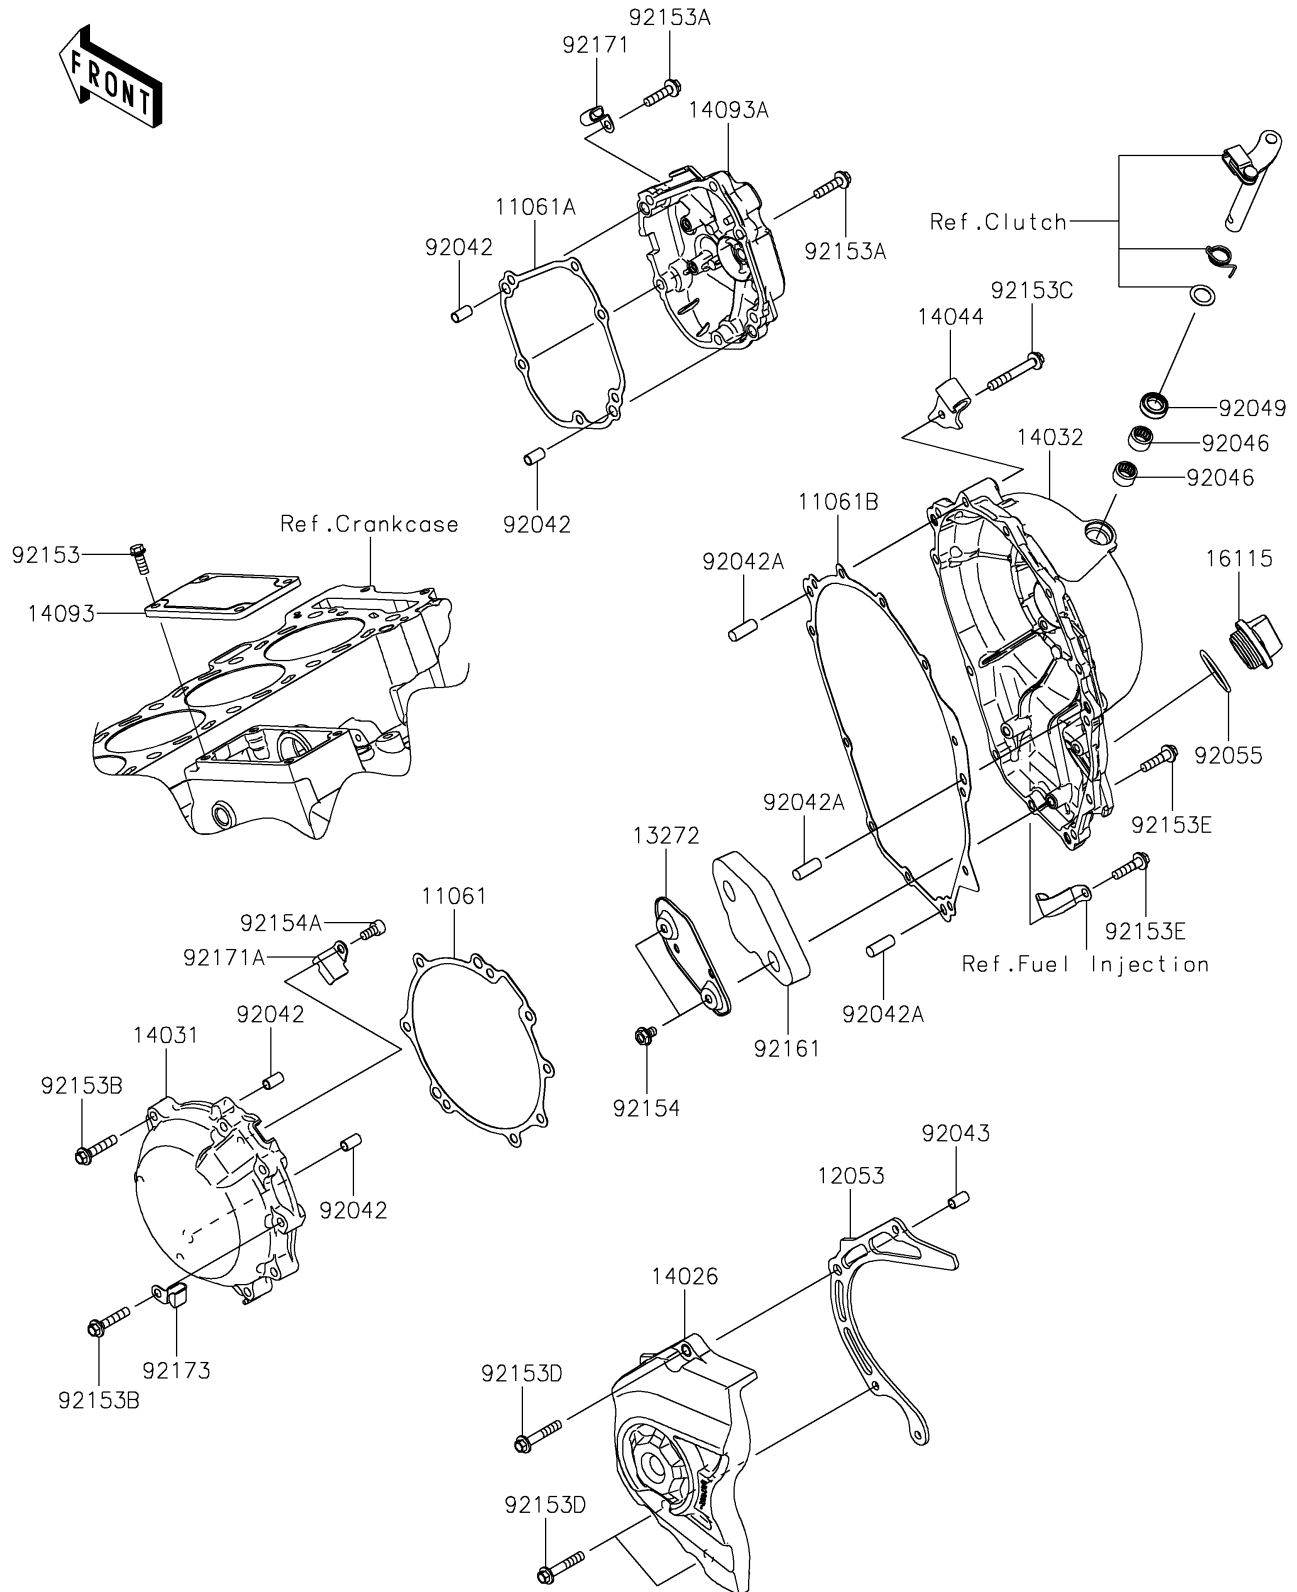

## 2020 NINJA® ZX™-10R ABS PARTS DIAGRAM

Engine Cover(s)

E1431

## 2020 NINJA® ZX™-10R ABS PARTS LIST

Engine Cover(s)

ITEM NAME	PART NUMBER	QUANTITY
GASKET,GENERATOR COVER (Ref # 11061)	11061-0441	1
GASKET,PULSER COVER (Ref # 11061A)	11061-0442	1
GASKET (Ref # 11061B)	11061-0735	1
GUIDE-CHAIN (Ref # 12053)	12053-0229	1
PLATE (Ref # 13272)	13272-0892	1
COVER-CHAIN (Ref # 14026)	14026-0124	1
COVER-GENERATOR (Ref # 14031)	14031-0615	1
COVER-CLUTCH (Ref # 14032)	14032-0635	1
HOLDER-CABLE (Ref # 14044)	14044-0566	1
COVER,STARTER (Ref # 14093)	14093-0759	1
COVER,PULSER (Ref # 14093A)	14093-0871	1
CAP-OIL FILLER (Ref # 16115)	16115-1009	1
PIN,DOWEL,6.3X8X14 (Ref # 92042)	92042-007	1
PIN,DOWEL,8X22 (Ref # 92042A)	92042-044	1
PIN,6.2X8X14 (Ref # 92043)	92043-1263	1
BEARING-NEEDLE,HK1210FM (Ref # 92046)	92046-0034	1
SEAL-OIL,CLUTCH RELEASE (Ref # 92049)	92049-1475	1
RING-O,31.5X2.6 (Ref # 92055)	92055-049	1
BOLT,6X16 (Ref # 92153)	92153-0695	1
BOLT,FLANGED,6X25 (Ref # 92153A)	92153-1569	1
BOLT,FLANGED,6X30 (Ref # 92153B)	92153-1574	1
BOLT,FLANGED,6X45 (Ref # 92153C)	92153-1575	1
BOLT,FLANGED,6X35 (Ref # 92153D)	92153-1579	1
BOLT,FLANGED,6X25 (Ref # 92153E)	92153-1716	1
BOLT,FLANGED,6X10 (Ref # 92154)	92154-0492	1
BOLT,SOCKET,6X12 (Ref # 92154A)	92154-1889	1
DAMPER,CLUTCH COVER (Ref # 92161)	92161-0873	1
CLAMP (Ref # 92171)	92171-0534	1
CLAMP (Ref # 92171A)	92171-0938	1

## 2020 NINJA® ZX™-10R ABS PARTS LIST

Engine Cover(s)

ITEM NAME	PART NUMBER	QUANTITY
CLAMP (Ref # 92173)	92173-0082	1