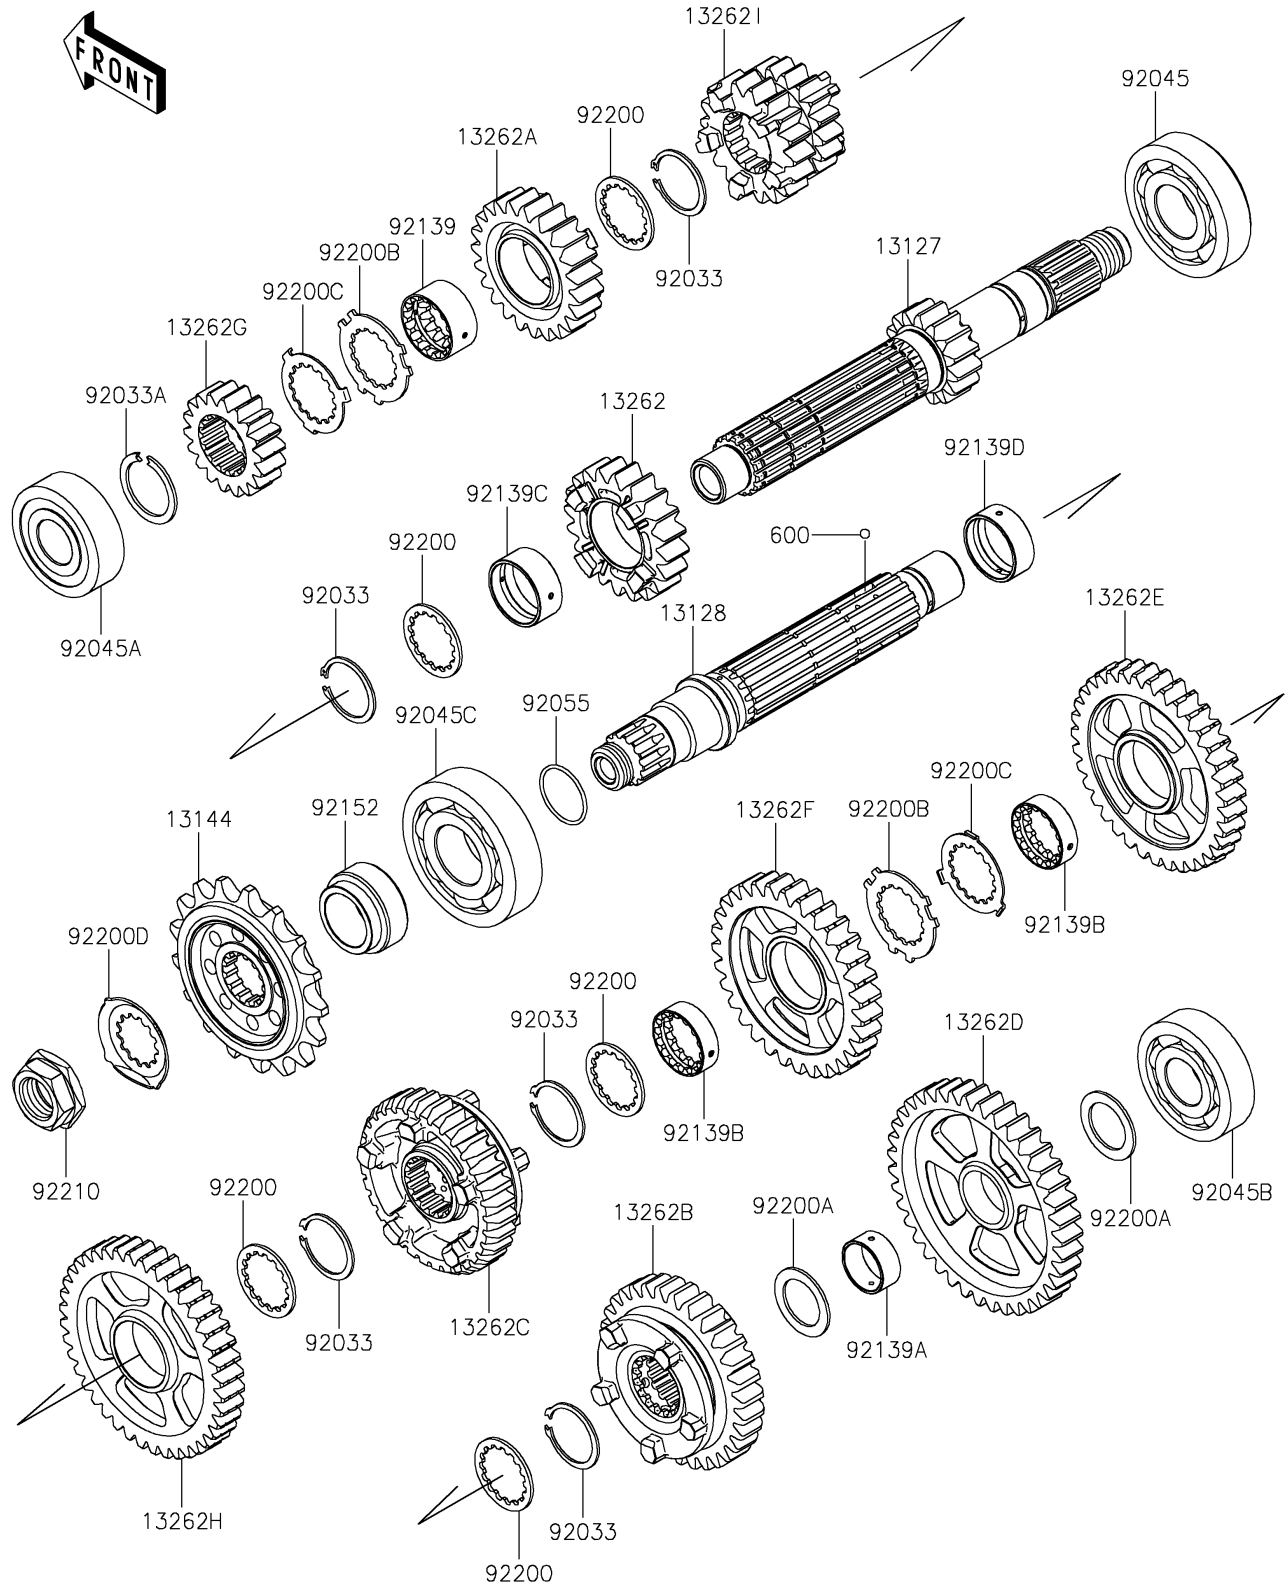

2020 NINJA® ZX™-10R ABS PARTS DIAGRAM

Transmission

E1361

2020 NINJA® ZX™-10R ABS PARTS LIST

Transmission

ITEM NAME	PART NUMBER	QUANTITY
SHAFT-TRANSMISSION INPUT,15T (Ref # 13127)	13127-0671	1
SHAFT-TRANSMISSION OUTPUT (Ref # 13128)	13128-0670	1
SPROCKET-OUTPUT,17T,#525 (Ref # 13144)	13144-0004	1
GEAR,INPUT 5TH,20T (Ref # 13262)	13262-1203	1
GEAR,INPUT 6TH,23T (Ref # 13262A)	13262-1204	1
GEAR,OUTPUT 5TH,31T (Ref # 13262B)	13262-1205	1
GEAR,OUTPUT 6TH,32T (Ref # 13262C)	13262-1206	1
GEAR,OUTPUT LOW,39T (Ref # 13262D)	13262-1207	1
GEAR,OUTPUT 3RD,35T (Ref # 13262E)	13262-1357	1
GEAR,OUTPUT 4TH,31T (Ref # 13262F)	13262-1358	1
GEAR,INPUT 2ND,18T (Ref # 13262G)	13262-1359	1
GEAR,OUTPUT 2ND,40T (Ref # 13262H)	13262-1360	1
GEAR,INPUT 3RD&4TH,18T&18T (Ref # 13262I)	13262-1384	1
BALL-STEEL,5/32 (Ref # 600)	600A0500	1
RING-SNAP,25.9X30.6X1.2 (Ref # 92033)	92033-1037	1
RING-SNAP,T=1.5 (Ref # 92033A)	92033-1249	1
BEARING-BALL,830045-5SH2 (Ref # 92045)	92045-0047	1
BEARING-BALL,DG2152RDDSH2 (Ref # 92045A)	92045-0048	1
BEARING-BALL,63/22LU (Ref # 92045B)	92045-0156	1
BEARING-BALL,63/28 (Ref # 92045C)	92045-1189	1
RING-O,21.5X1.5 (Ref # 92055)	92055-1293	1
BUSHING,GEAR,6TH IN (Ref # 92139)	92139-0036	1
BUSHING,GEAR,LOW OUT (Ref # 92139A)	92139-0038	1
BUSHING,25.0X31.0X9.4 (Ref # 92139B)	92139-0309	1
BUSHING,28.1X31.0X13.5 (Ref # 92139C)	92139-0324	1
BUSHING,28.1X31.0X11.5 (Ref # 92139D)	92139-0734	1
COLLAR (Ref # 92152)	92152-0885	1
WASHER,28.3X34.0X1.6 (Ref # 92200)	92200-0050	1
WASHER,22.1X32.0X1.4 (Ref # 92200A)	92200-0138	1

2020 NINJA® ZX™-10R ABS PARTS LIST

Transmission

ITEM NAME	PART NUMBER	QUANTITY
WASHER,25.8X40.5X1.5 (Ref # 92200B)	92200-1522	1
WASHER,25.2X37.0X1.0 (Ref # 92200C)	92200-1523	1
WASHER (Ref # 92200D)	92200-1720	1
NUT,20MM (Ref # 92210)	92210-0850	1