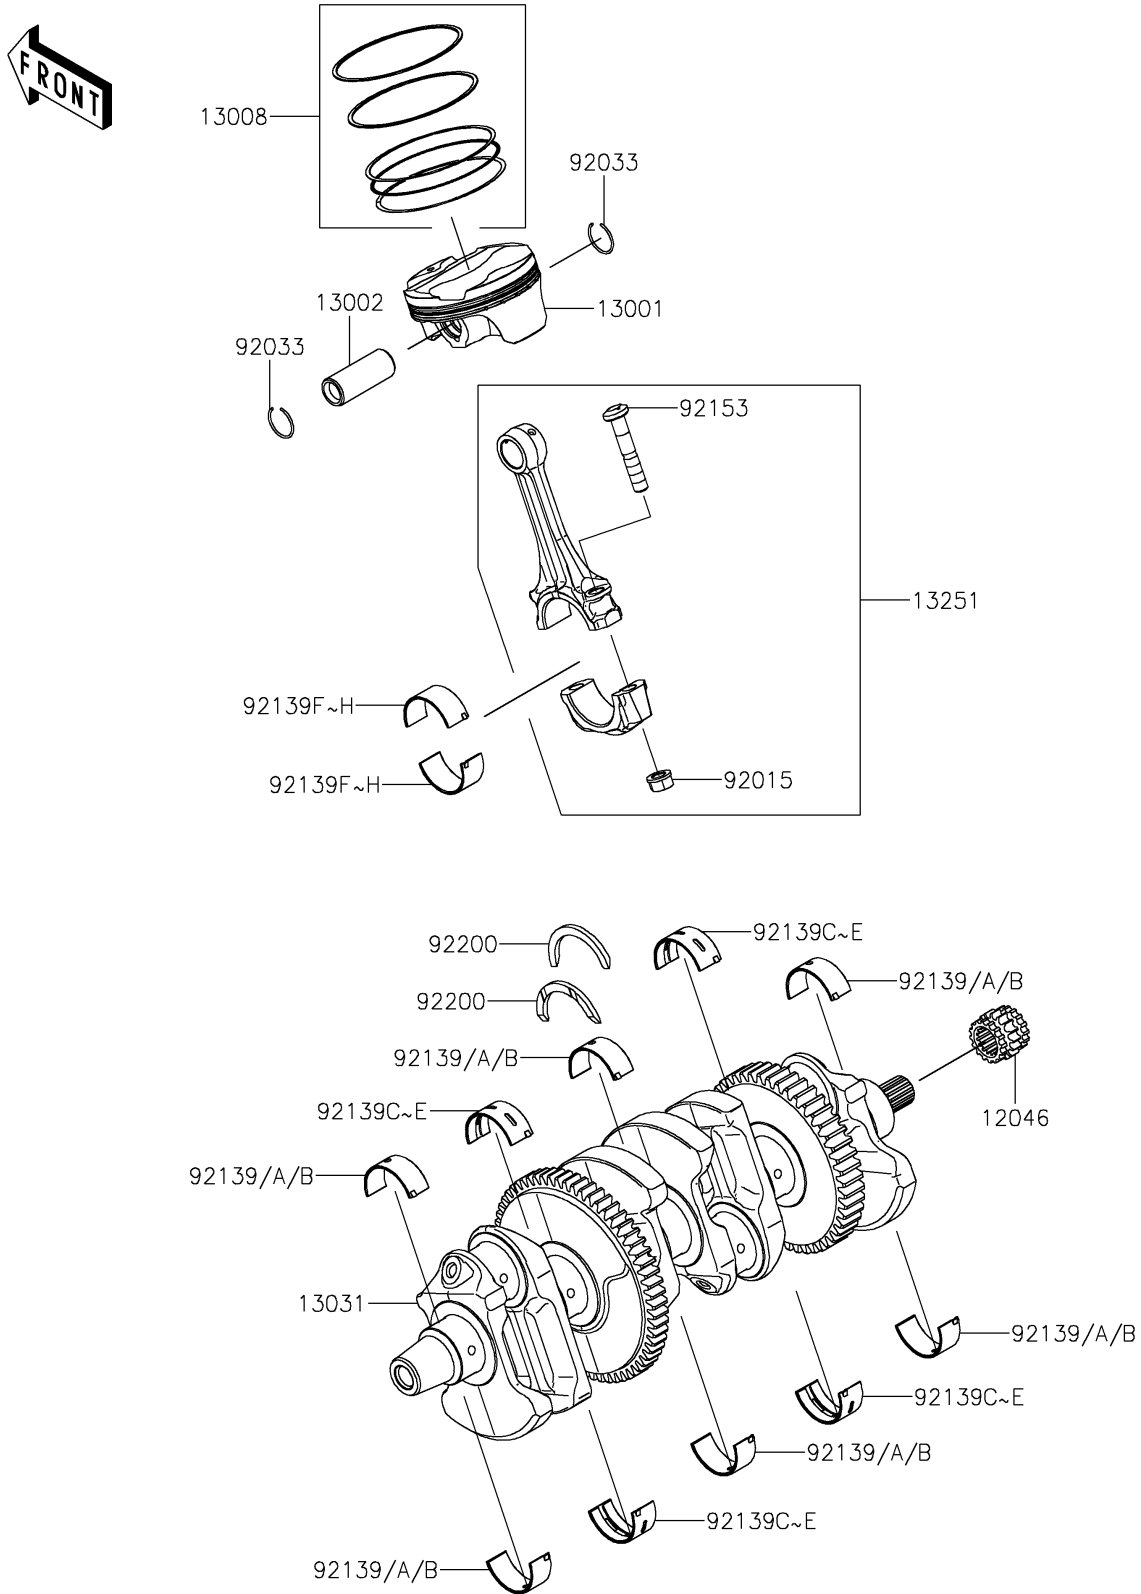

2020 NINJA® ZX™-10R ABS PARTS DIAGRAM

Crankshaft/Piston(s)

E1320

2020 NINJA® ZX™-10R ABS PARTS LIST

Crankshaft/Piston(s)

ITEM NAME	PART NUMBER	QUANTITY
SPROCKET,15T (Ref # 12046)	12046-0611	1
PISTON-ENGINE (Ref # 13001)	13001-0800	1
PIN-PISTON (Ref # 13002)	13002-0717	1
RING-SET-PISTON (Ref # 13008)	13008-0562	1
CRANKSHAFT-COMP (Ref # 13031)	13031-0881	1
ROD-ASSY-CONNECTING,H (Ref # 13251)	13251-0725-HH	1
NUT,FLANGED,8MM (Ref # 92015)	92015-1311	1
RING-SNAP (Ref # 92033)	92033-1054	1
BUSHING,#1,BLUE (Ref # 92139)	92139-0298	1
BUSHING,#1,BLACK (Ref # 92139A)	92139-0299	1
BUSHING,#1,BROWN (Ref # 92139B)	92139-0300	1
BUSHING,#2,BLUE (Ref # 92139C)	92139-0301	1
BUSHING,#2,BLACK (Ref # 92139D)	92139-0302	1
BUSHING,#2,BROWN (Ref # 92139E)	92139-0303	1
BUSHING,PIN,BLUE (Ref # 92139F)	92139-0853	1
BUSHING,PIN,BLACK (Ref # 92139G)	92139-0854	1
BUSHING,PIN,BROWN (Ref # 92139H)	92139-0855	1
BOLT,CON-ROD,8X45.5 (Ref # 92153)	92153-0809	1
WASHER,T=3.25 (Ref # 92200)	92200-0424	1