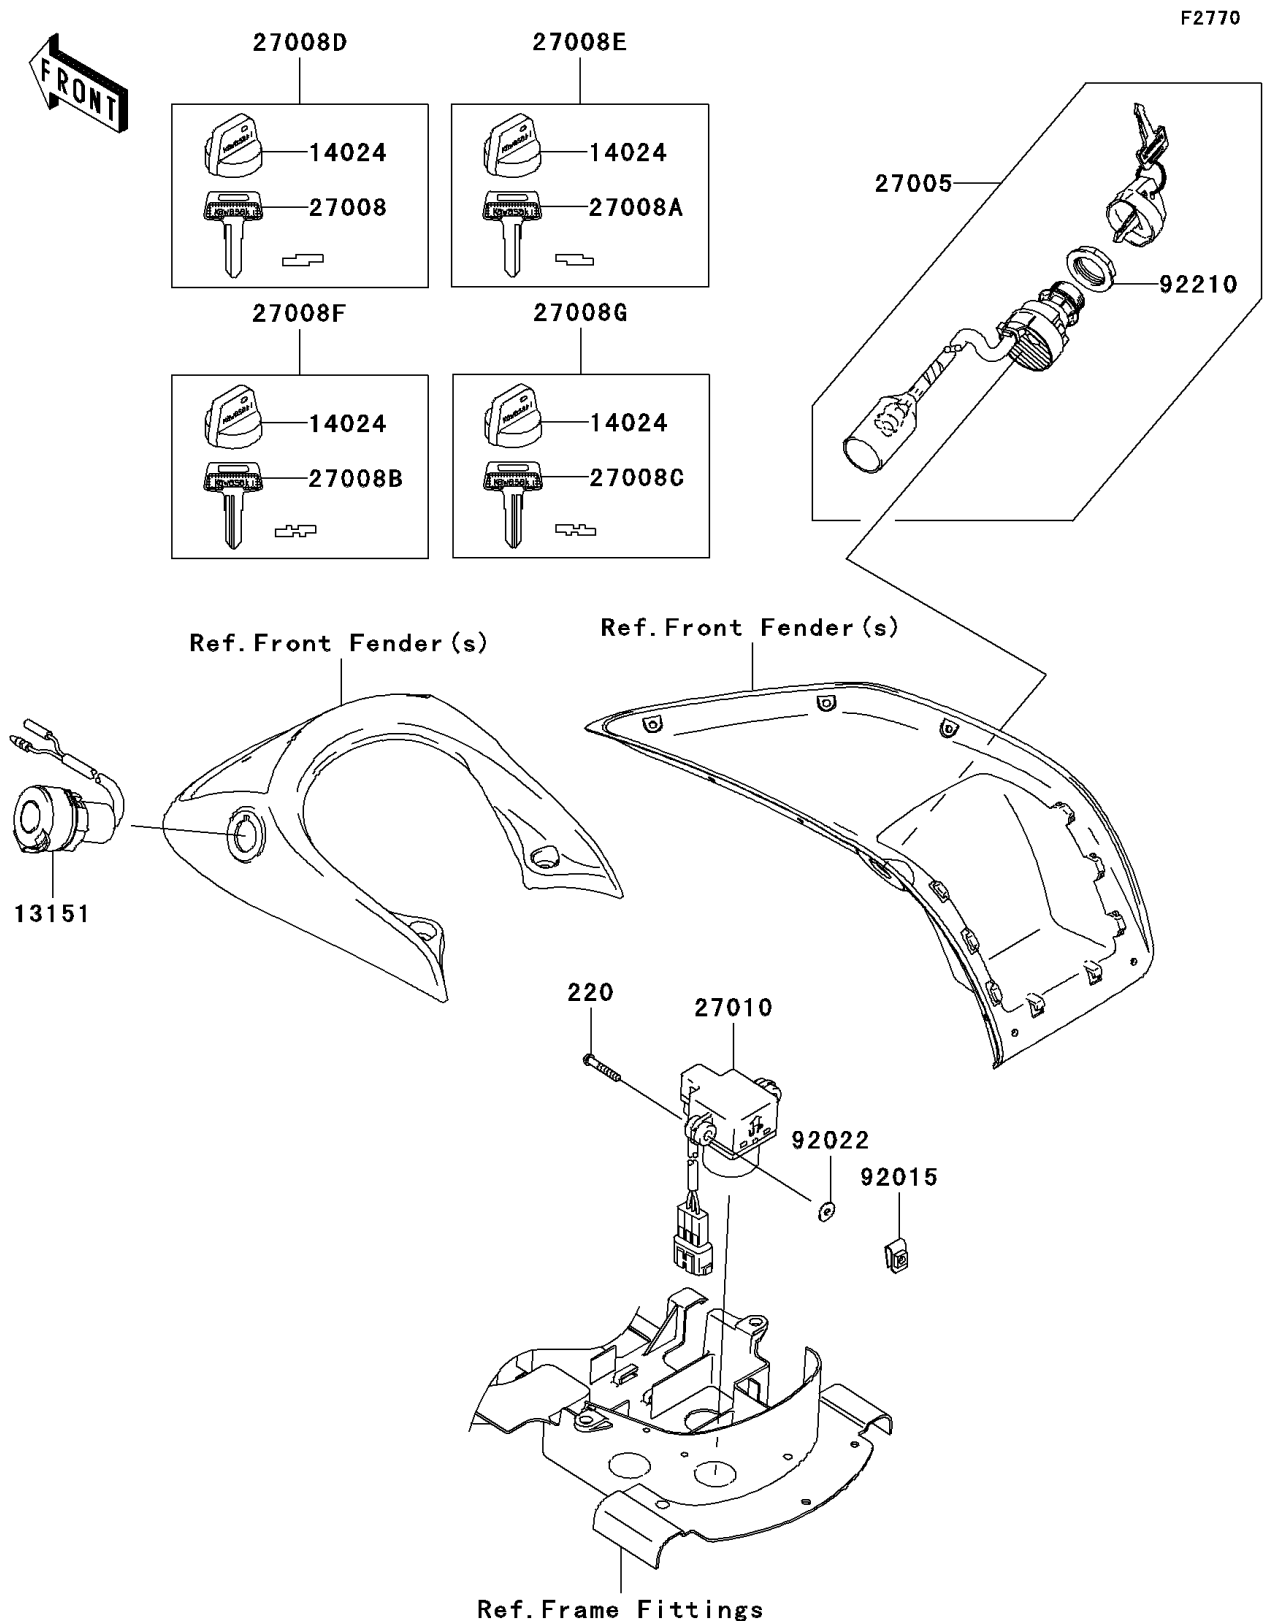

2005 Brute Force 750 4x4i

PARTS DIAGRAM

Ignition Switch