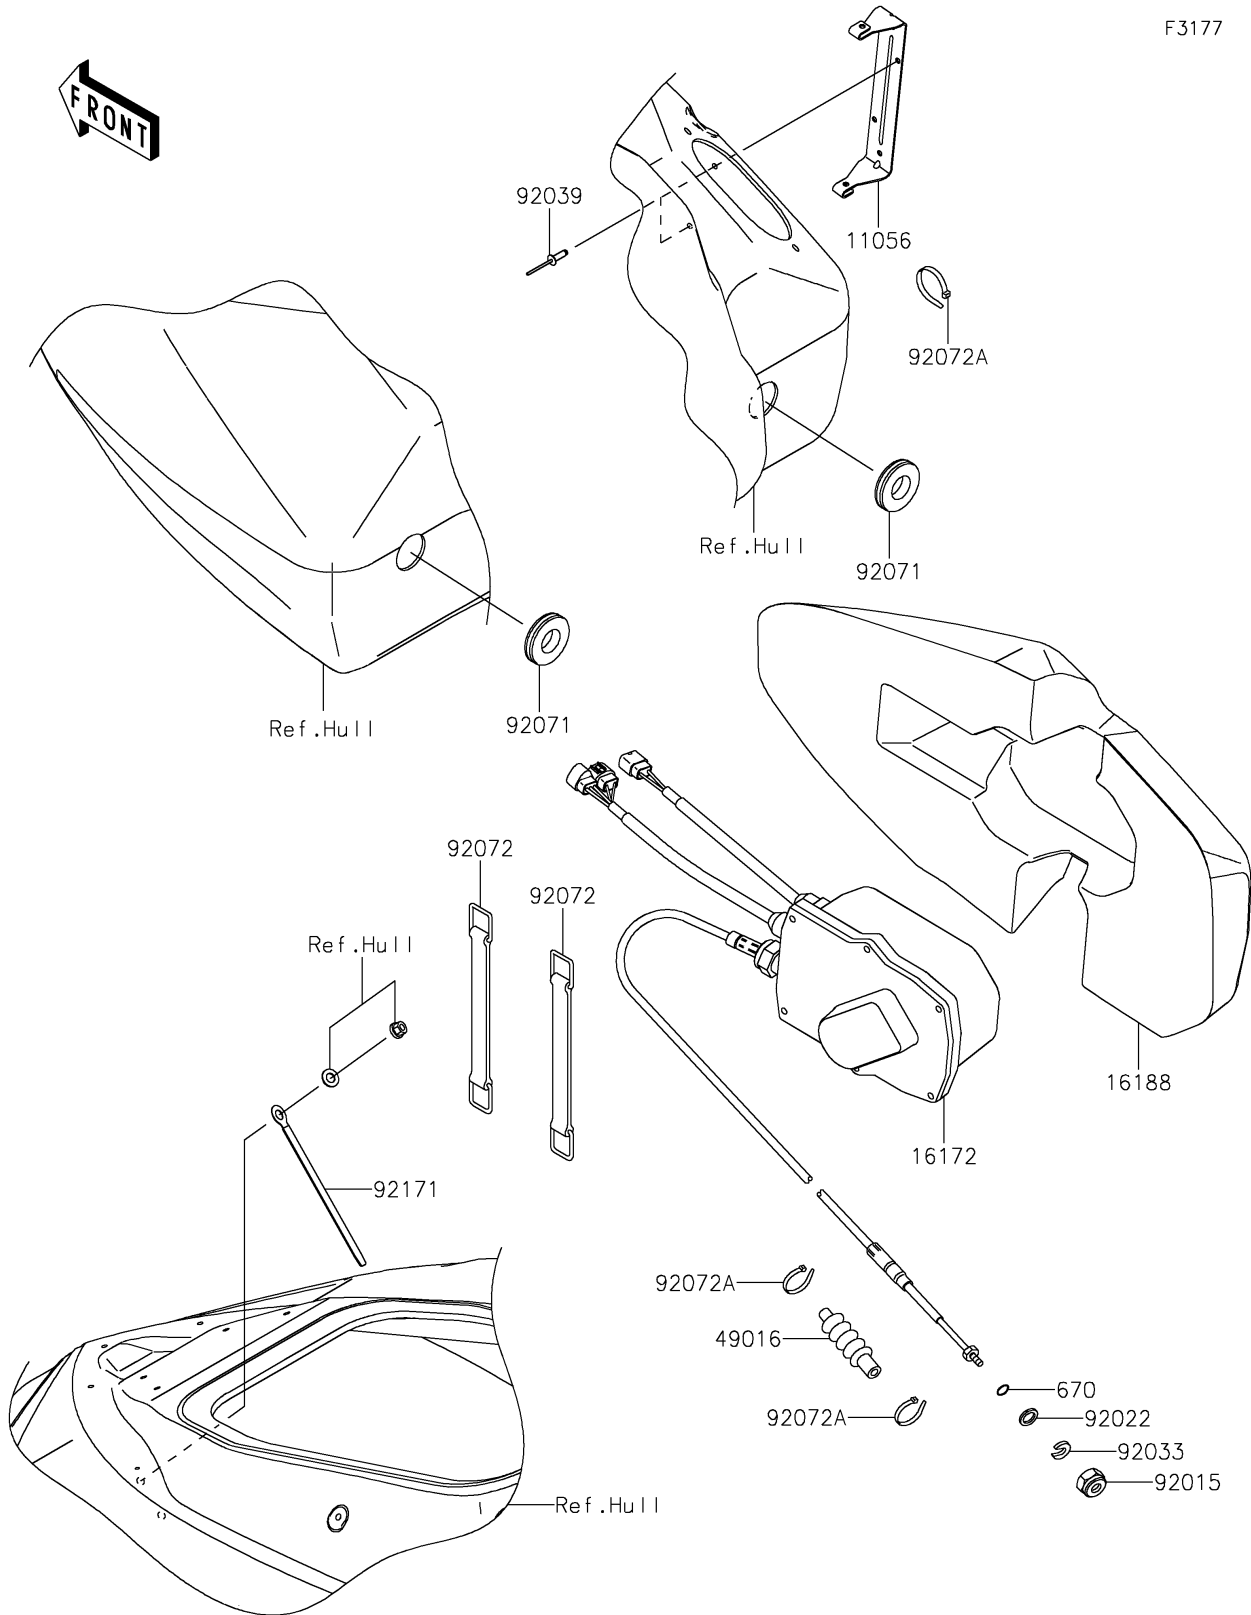

2020 JET SKI® ULTRA® 310R PARTS DIAGRAM

Control

F3177

2020 JET SKI® ULTRA® 310R PARTS LIST

Control

ITEM NAME	PART NUMBER	QUANTITY
BRACKET (Ref # 11056)	11056-0711	1
ACTUATOR,JET PUMP (Ref # 16172)	16172-0033	1
FLOAT (Ref # 16188)	16188-0037	1
COVER-SEAL,TILT CABLE (Ref # 49016)	49016-3702	1
O RING,11MM (Ref # 670)	670B2011	1
NUT,20MM (Ref # 92015)	92015-526	1
WASHER (Ref # 92022)	92022-535	1
RING-SNAP,7.7X17.5X3.0 (Ref # 92033)	92033-3737	1
RIVET (Ref # 92039)	92039-3714	2
GROMMET (Ref # 92071)	92071-3840	2
BAND,BATTERY (Ref # 92072)	92072-3879	2
BAND,L=100.08 (Ref # 92072A)	92072-3882	3
CLAMP,L=150 (Ref # 92171)	92171-3717	1