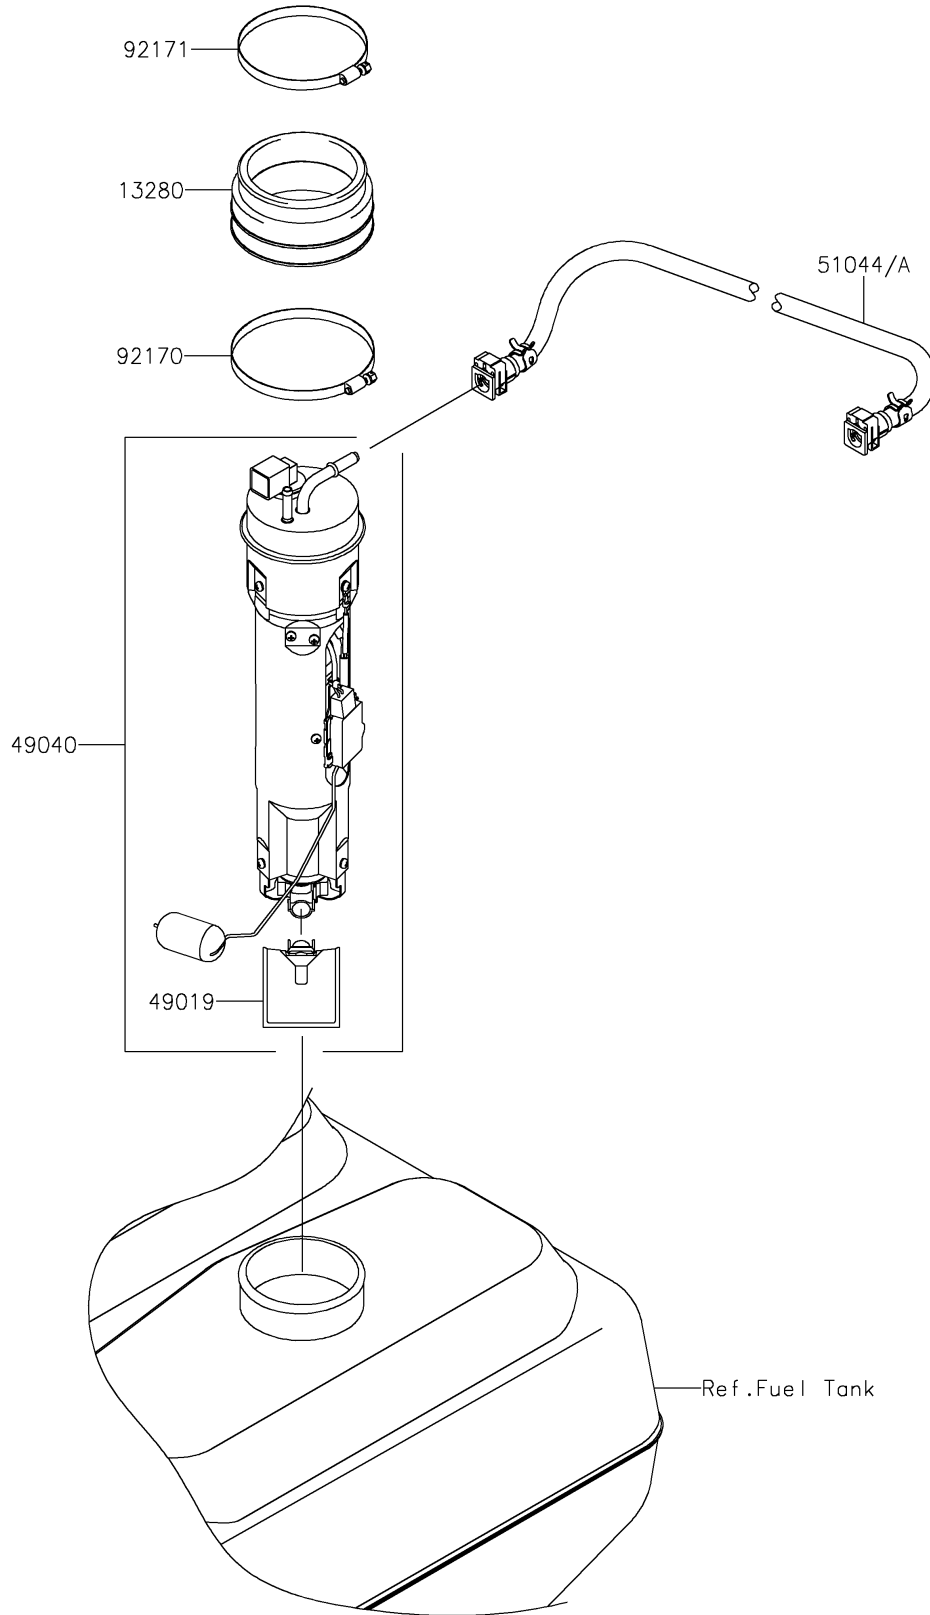

2020 JET SKI® ULTRA® 310R PARTS DIAGRAM

Fuel Pump

E1520

2020 JET SKI® ULTRA® 310R PARTS LIST

Fuel Pump

ITEM NAME	PART NUMBER	QUANTITY
HOLDER (Ref # 13280)	13280-0729	1
FILTER-FUEL (Ref # 49019)	49019-0022	1
PUMP-FUEL (Ref # 49040)	49040-0748	1
TUBE-ASSY,FUEL (Ref # 51044A)	51044-0934	1
CLAMP (Ref # 92170)	92170-3760	1
CLAMP (Ref # 92171)	92171-3716	1