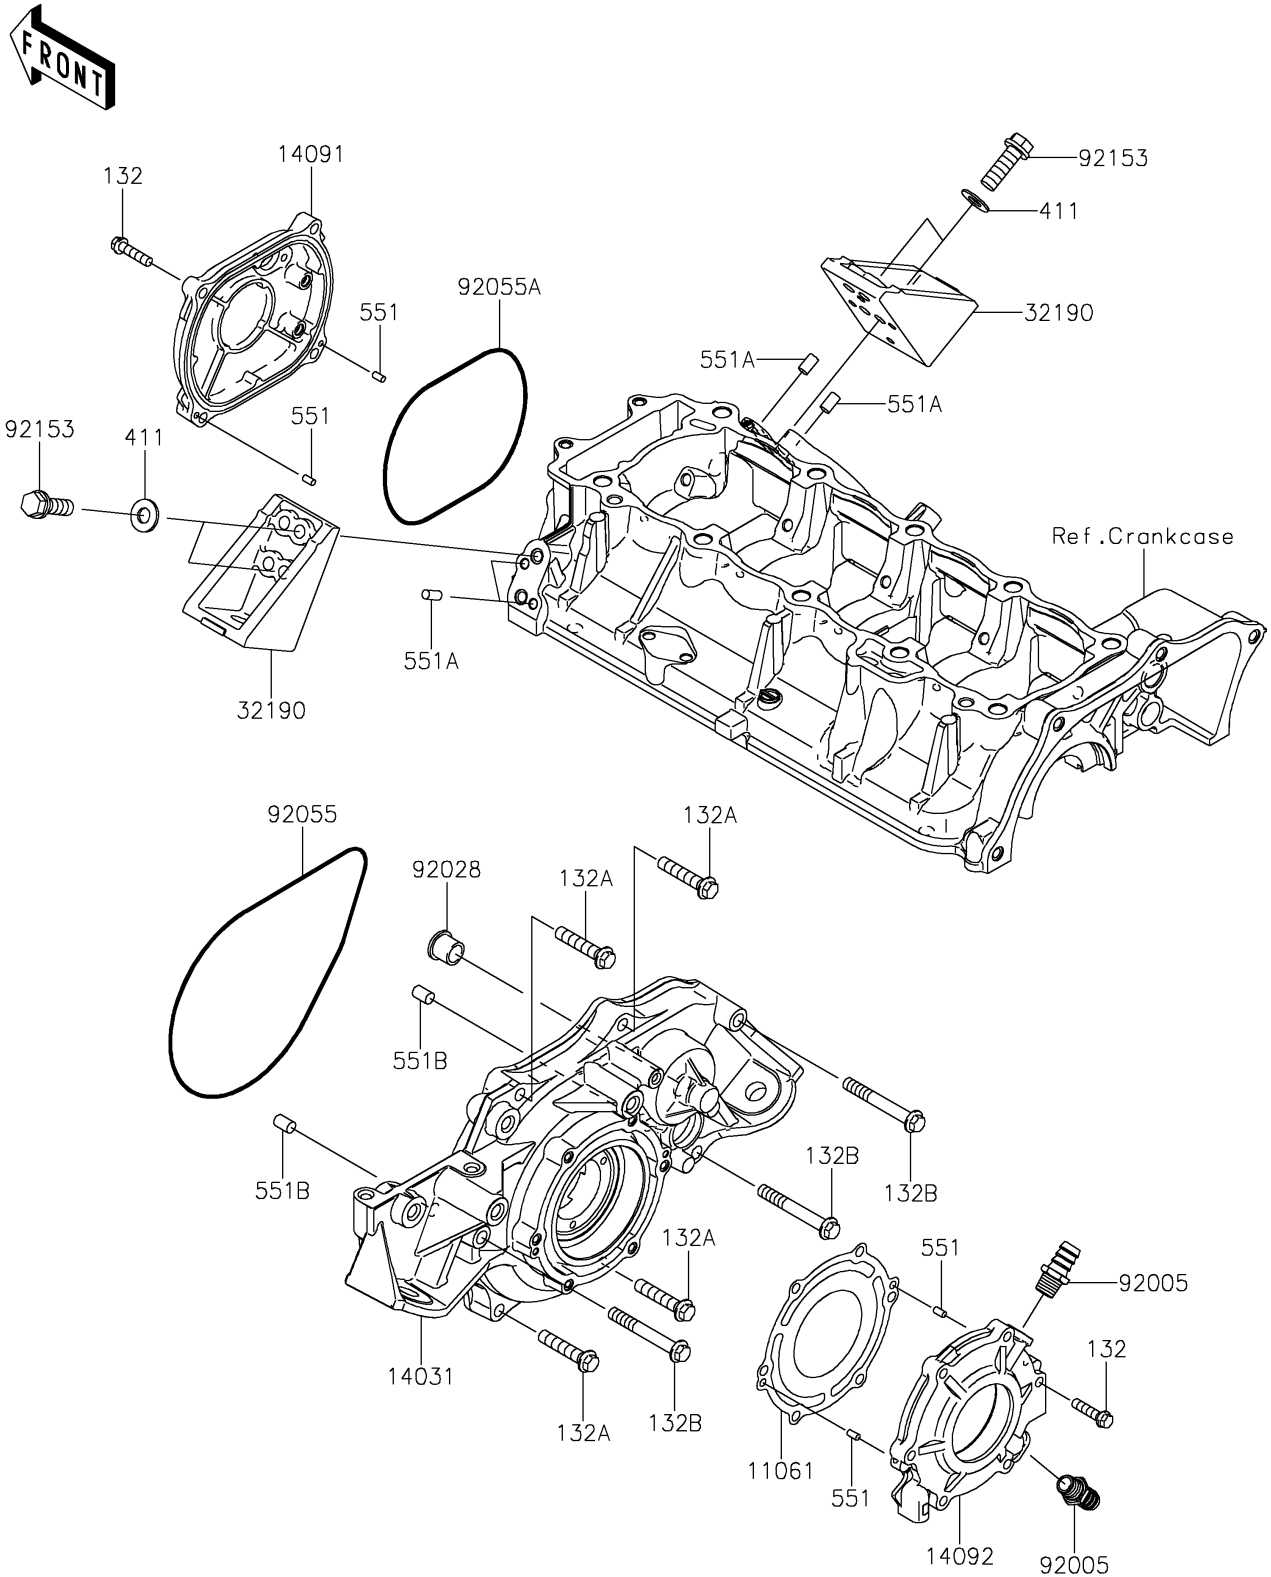

2020 JET SKI® ULTRA® 310R PARTS DIAGRAM

Engine Cover(s)

E1431

2020 JET SKI® ULTRA® 310R PARTS LIST

Engine Cover(s)

ITEM NAME	PART NUMBER	QUANTITY
GASKET,OUTPUT COVER (Ref # 11061)	11061-0812	1
BOLT-FLANGED-SMALL,6X25 (Ref # 132)	132BD0625	10
BOLT-FLANGED-SMALL,8X40 (Ref # 132A)	132BD0840	4
BOLT-FLANGED-SMALL,8X60 (Ref # 132B)	132BD0860	3
COVER-GENERATOR (Ref # 14031)	14031-3738	1
COVER,PULS (Ref # 14091)	14091-3763	1
COVER,OUTPUT (Ref # 14092)	14092-1048	1
BRACKET-ENGINE (Ref # 32190)	32190-3703	2
WASHER-PLAIN,8MM (Ref # 411)	411S0800	4
PIN-DOWEL (Ref # 551)	551R0408	4
PIN-DOWEL (Ref # 551A)	551R0612	4
PIN-DOWEL (Ref # 551B)	551R0812	2
FITTING (Ref # 92005)	92005-3714	2
BUSHING (Ref # 92028)	92028-3718	1
RING-O,196X3 (Ref # 92055)	92055-3761	1
RING-O,120X3 (Ref # 92055A)	92055-3762	1
BOLT,FLANGED,8X30 (Ref # 92153)	92153-3722	4