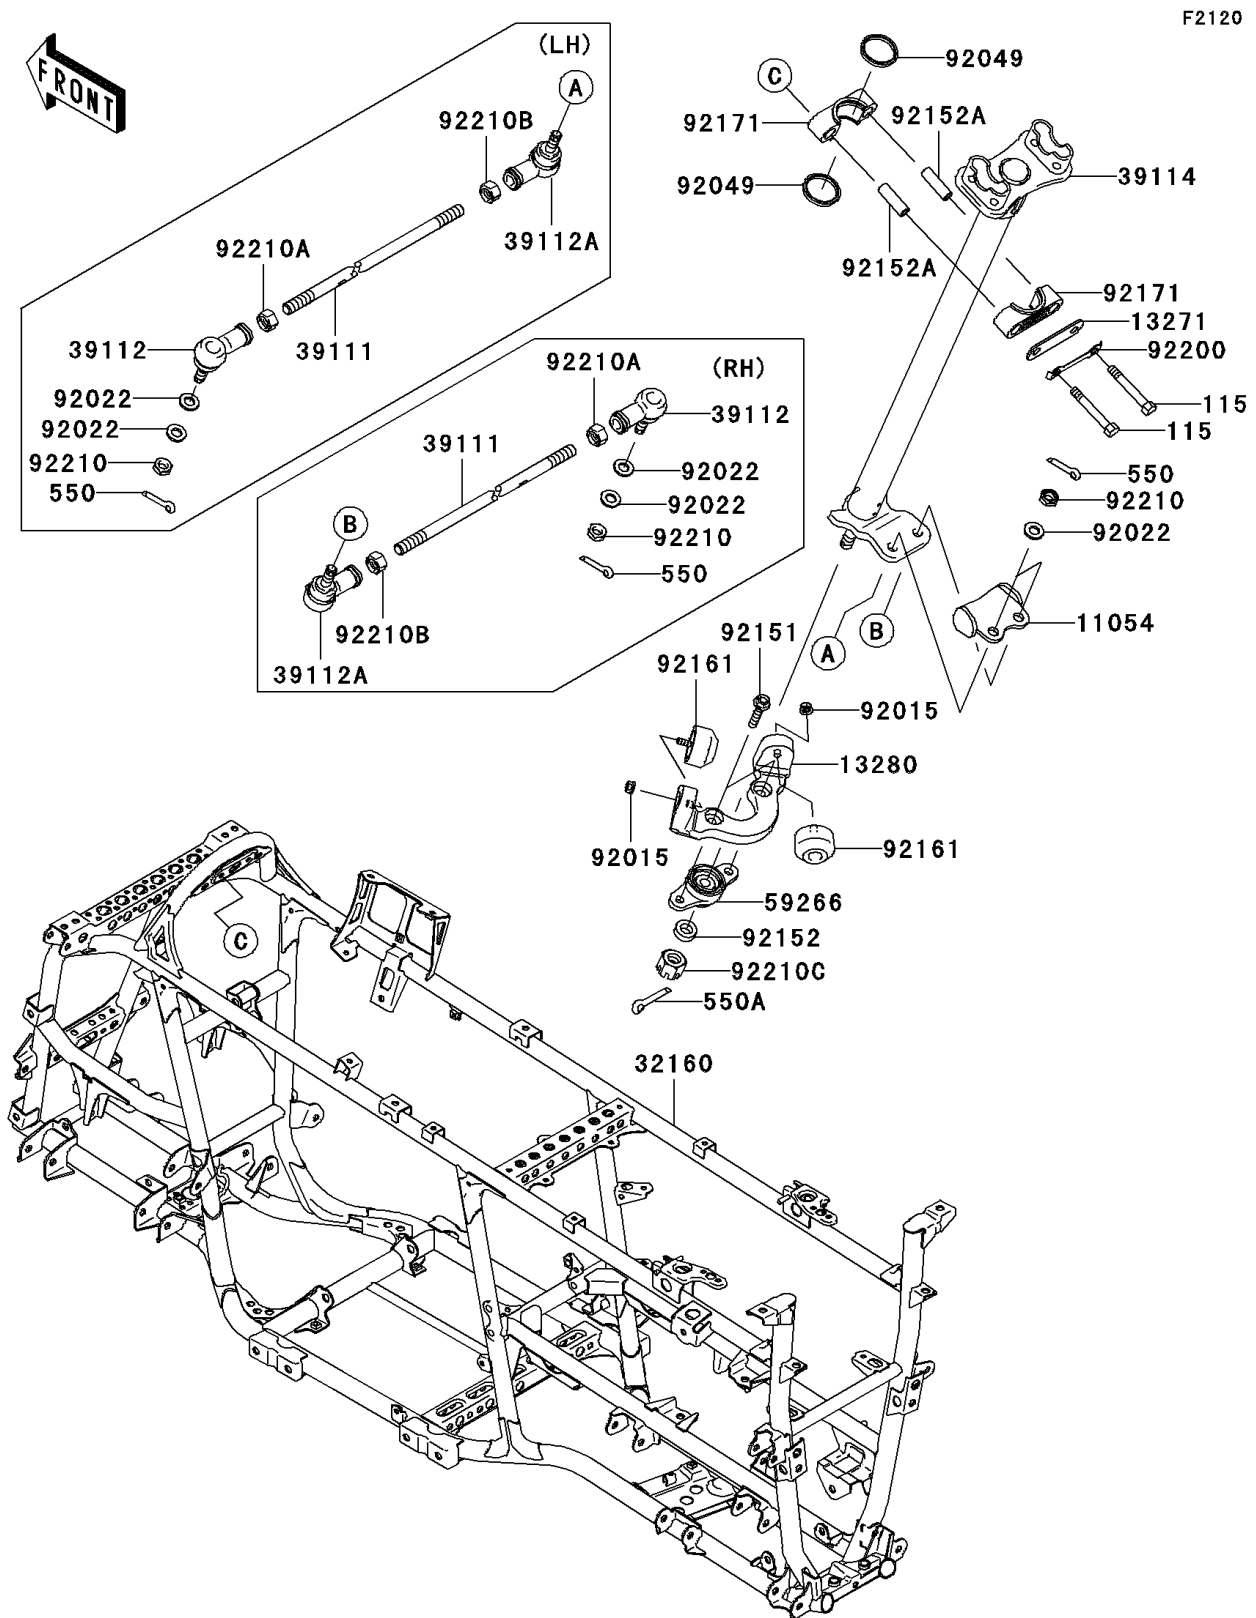

2005 Brute Force 750 4x4i

PARTS DIAGRAM

Frame

2005 Brute Force 750 4x4i

PARTS LIST

Frame

ITEM NAME	PART NUMBER	QUANTITY
BOLT-SMALL-UPSET,8X55 (Ref # 115)	115S0855	2
PIN-COTTER,2.0X15 (Ref # 550)	550D2015	4
PIN-COTTER,3.0X25 (Ref # 550A)	550D3025	1
BRACKET,STEERING SHAFT (Ref # 11054)	11054-0589	1
PLATE,STEERING,CLAMP (Ref # 13271)	13271-7506	1
HOLDER,STEERING SHAFT (Ref # 13280)	13280-0200	1
FRAME-COMP (Ref # 32160)	32160-0135	1
ROD-TIE (Ref # 39111)	39111-0023	2
RODEND-TIE,RIGHT HANDED (Ref # 39112)	39112-0009	2
RODEND-TIE,LEFT HANDED (Ref # 39112A)	39112-0010	2
SHAFT-COMP-STRG (Ref # 39114)	39114-0006	1
JOINT-BALL (Ref # 59266)	59266-0016	1
NUT,LOCK,FLANGED,6MM (Ref # 92015)	92015-1603	2
WASHER,10.2X20X1.5 (Ref # 92022)	92022-3742	6
SEAL-OIL,SR31.8X37.5X3.8LR (Ref # 92049)	92049-7501	2
BOLT,8X35 (Ref # 92151)	92151-3763	2
COLLAR,12X21.3X7 (Ref # 92152)	92152-1351	1
COLLAR,9.1X13.95X42 (Ref # 92152A)	92152-7501	2
DAMPER (Ref # 92161)	92161-0385	2
CLAMP,STEERING (Ref # 92171)	92171-7501	2
WASHER,STEERING CLAMP (Ref # 92200)	92200-7503	1
NUT,LOCK,10MM (Ref # 92210)	92210-1184	4
NUT,RIGHT HANDED (Ref # 92210A)	92210-1385	2
NUT,LEFT HANDED (Ref # 92210B)	92210-1386	2
NUT,12MM (Ref # 92210C)	92210-7501	1