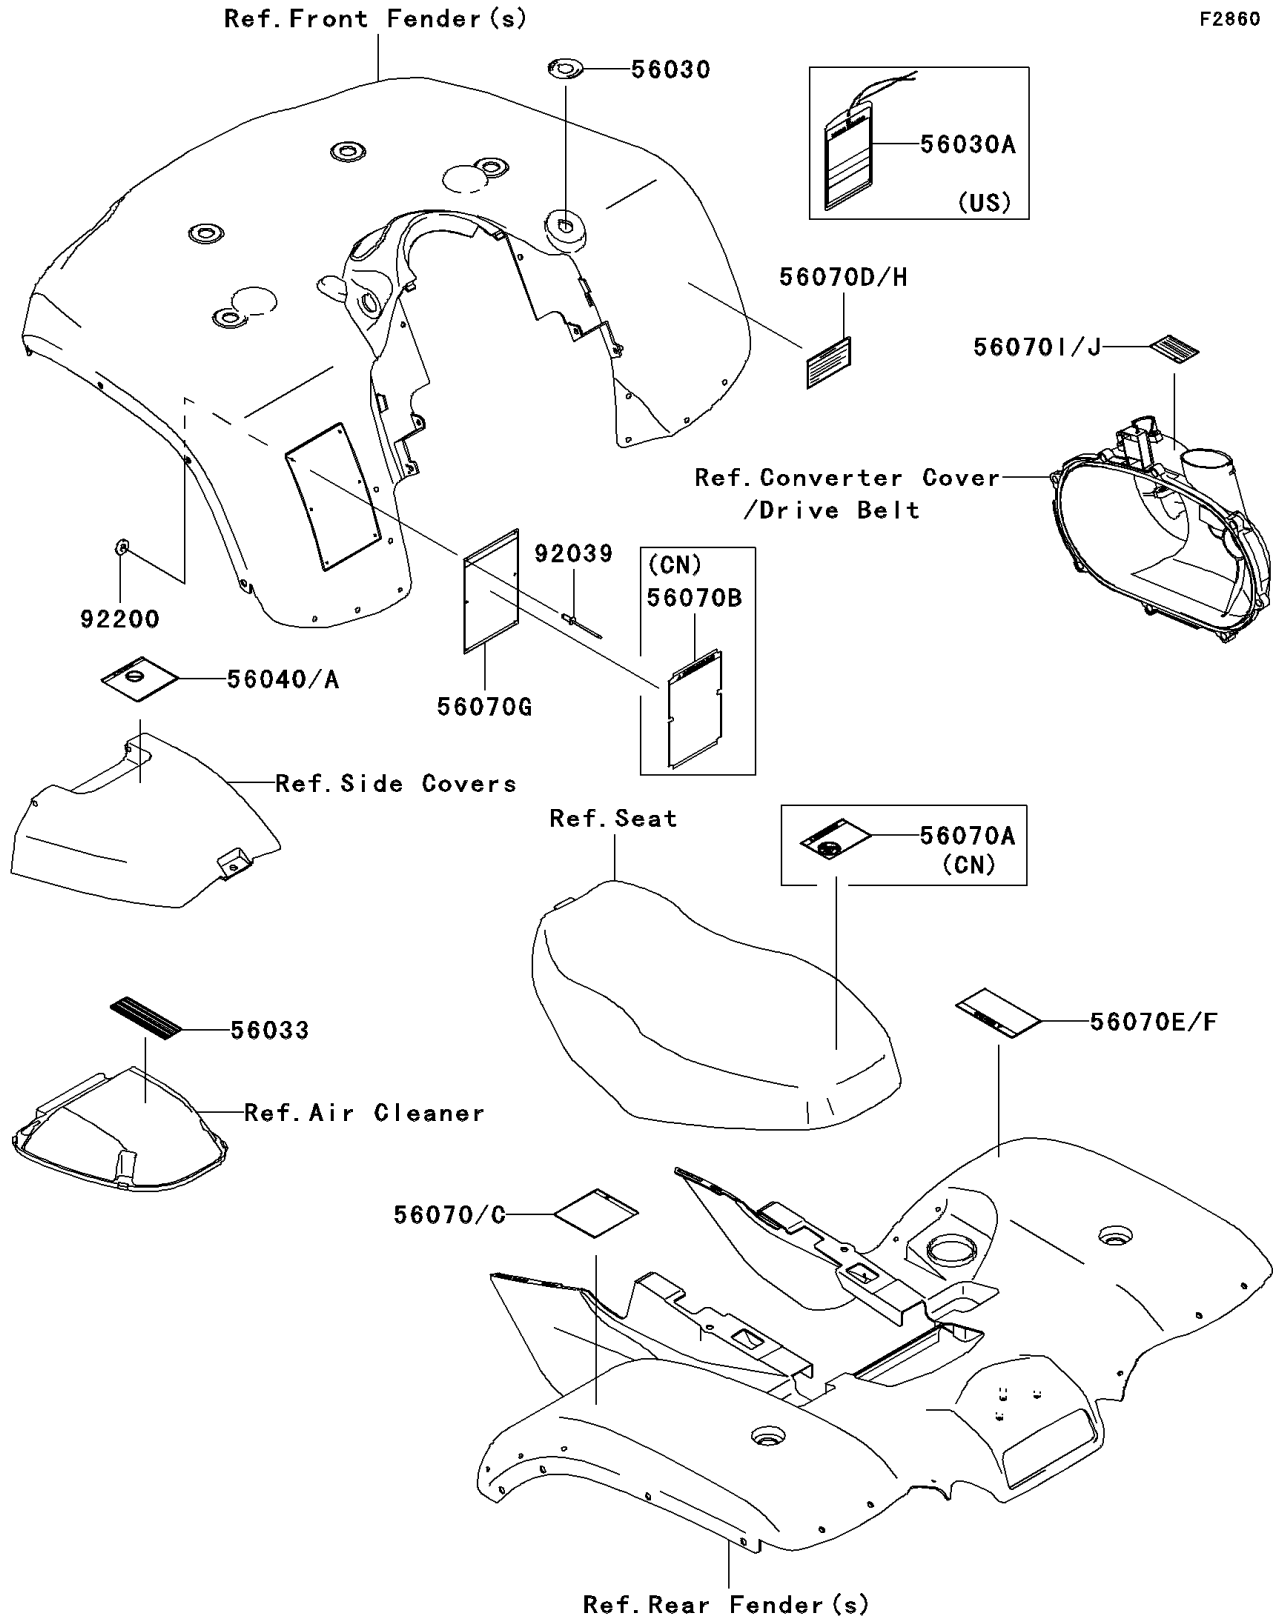

# 2006 Prairie 700 4x4 Team Green Special Edition PARTS DIAGRAM

Labels

### Labels

ITEM NAME	PART NUMBER	QUANTITY
LABEL,IGNITION SWITCH (Ref # 56030)	56030-0014	1
LABEL-MANUAL,MANUAL (Ref # 56033)	56033-1263	1
LABEL-WARNING,UNDER 16 (Ref # 56040)	56040-1276	1
LABEL-WARNING,TIRE&MAX LOAD (Ref # 56070)	56070-0014	1
LABEL-WARNING,DRIVE BELT (Ref # 56070E)	56070-0038	1
LABEL-WARNING,SERIOUS INJURY (Ref # 56070G)	56070-1151	1
LABEL-WARNING,SHIFT LEVER (Ref # 56070H)	56070-1170	1
LABEL-WARNING,CVT COVER (Ref # 56070I)	56070-1269	1
RIVET,3.2X8 (Ref # 92039)	92039-3763	6
WASHER,3.5X8X1 (Ref # 92200)	92200-1251	6
LABEL,HANGTAG (Ref # 56030A)	56030-0047	1
LABEL-WARNING,AGE (Ref # 56040A)	56040-1325	1
LABEL-WARNING,NO PASSENGER (Ref # 56070A)	56070-0018	1
LABEL-WARNING,GENERAL (Ref # 56070B)	56070-0019	1
LABEL-WARNING,TIRE&MAX LOAD (Ref # 56070C)	56070-0025	1
LABEL-WARNING,SHIFT LEVER(FREN (Ref # 56070D)	56070-0037	1
LABEL-WARNING,DRIVE BELT(FRENC (Ref # 56070F)	56070-0039	1
LABEL-WARNING,CVT COVER(FRENCH (Ref # 56070J)	56070-1271	1