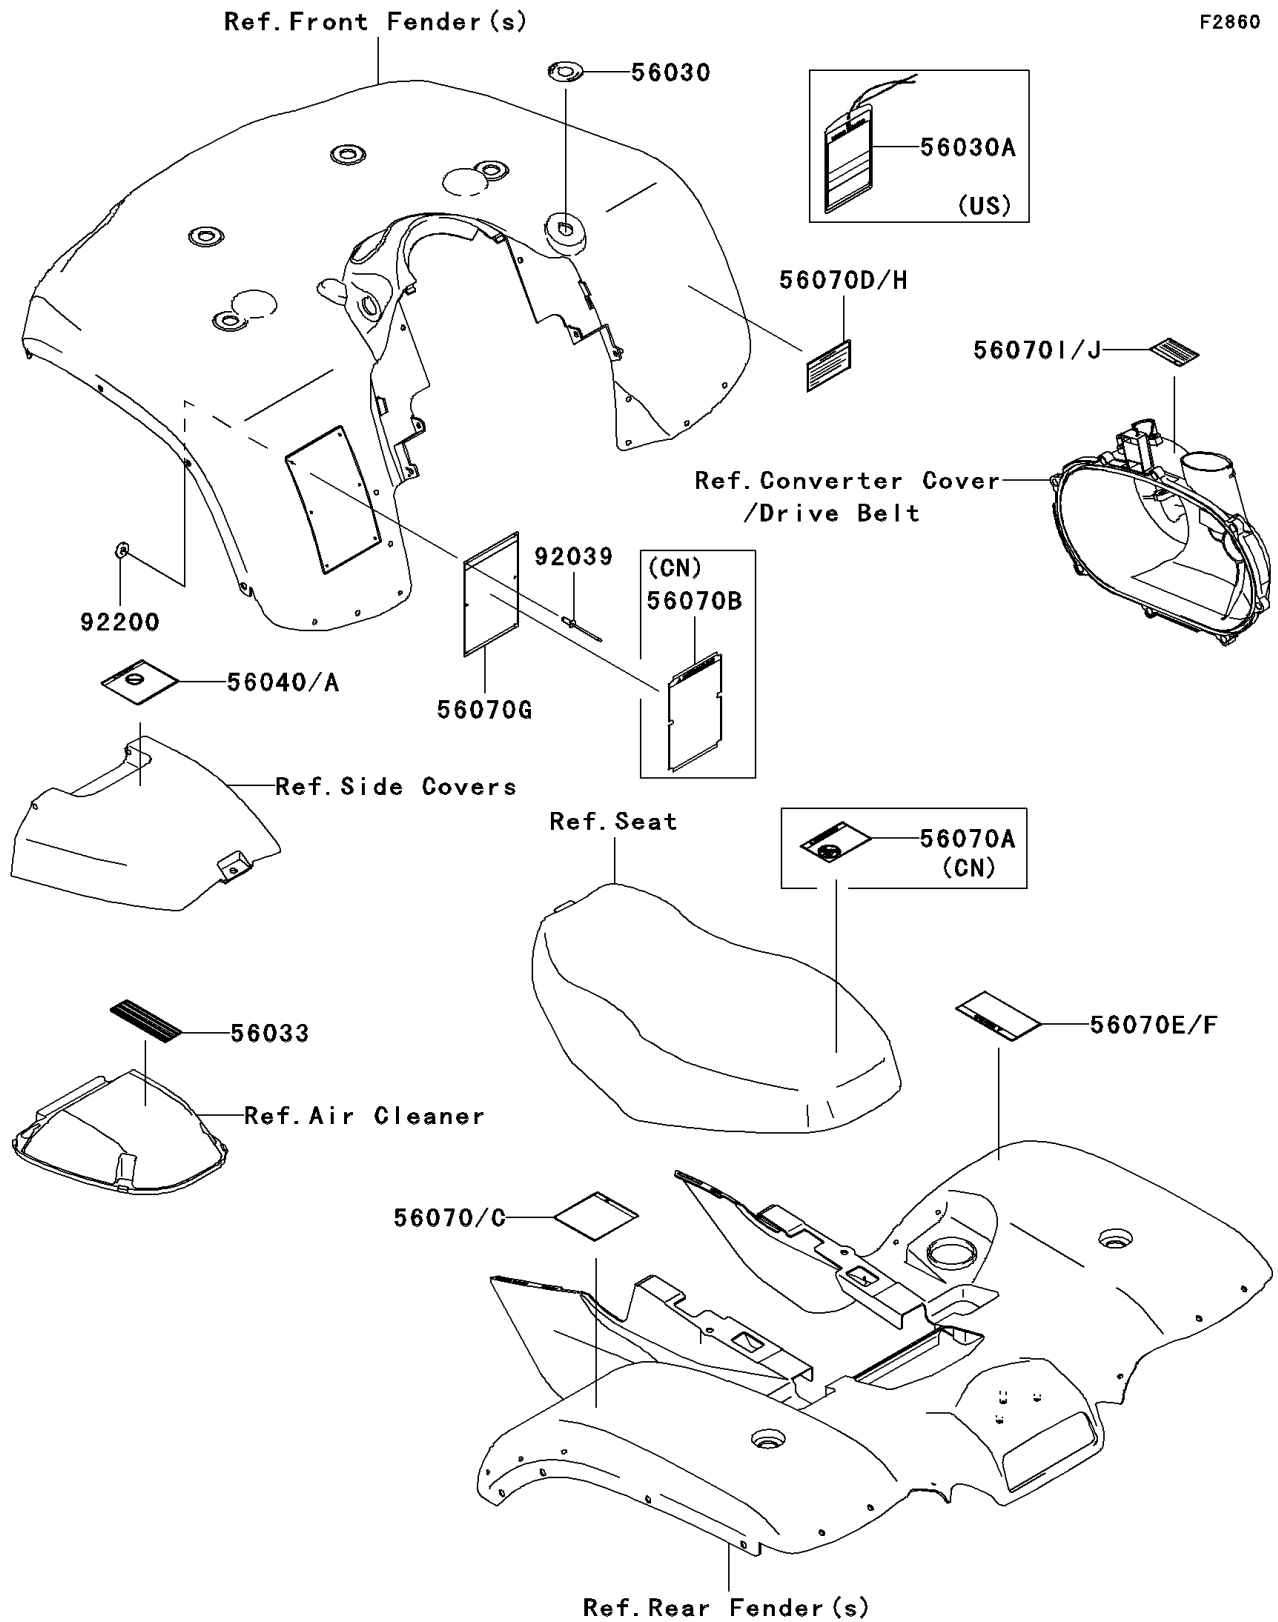

# 2006 Prairie 700 4x4 Team Green Special Edition PARTS DIAGRAM

Labels

### Labels

ITEM NAME	PART NUMBER	QUANTITY
LABEL,IGNITION SWITCH (Ref # 56030)	56030-0014	1
LABEL-MANUAL,MANUAL (Ref # 56033)	56033-1263	1
LABEL-WARNING,UNDER 16 (Ref # 56040)	56040-1276	1
LABEL-WARNING,TIRE&MAX LOAD (Ref # 56070)	56070-0014	1
LABEL-WARNING,DRIVE BELT (Ref # 56070E)	56070-0038	1
LABEL-WARNING,SERIOUS INJURY (Ref # 56070G)	56070-1151	1
LABEL-WARNING,SHIFT LEVER (Ref # 56070H)	56070-1170	1
LABEL-WARNING,CVT COVER (Ref # 56070I)	56070-1269	1
RIVET,3.2X8 (Ref # 92039)	92039-3763	6
WASHER,3.5X8X1 (Ref # 92200)	92200-1251	6
LABEL,HANGTAG (Ref # 56030A)	56030-0047	1
LABEL-WARNING,AGE (Ref # 56040A)	56040-1325	1
LABEL-WARNING,NO PASSENGER (Ref # 56070A)	56070-0018	1
LABEL-WARNING,GENERAL (Ref # 56070B)	56070-0019	1
LABEL-WARNING,TIRE&MAX LOAD (Ref # 56070C)	56070-0025	1
LABEL-WARNING,SHIFT LEVER(FREN (Ref # 56070D)	56070-0037	1
LABEL-WARNING,DRIVE BELT(FRENC (Ref # 56070F)	56070-0039	1
LABEL-WARNING,CVT COVER(FRENCH (Ref # 56070J)	56070-1271	1