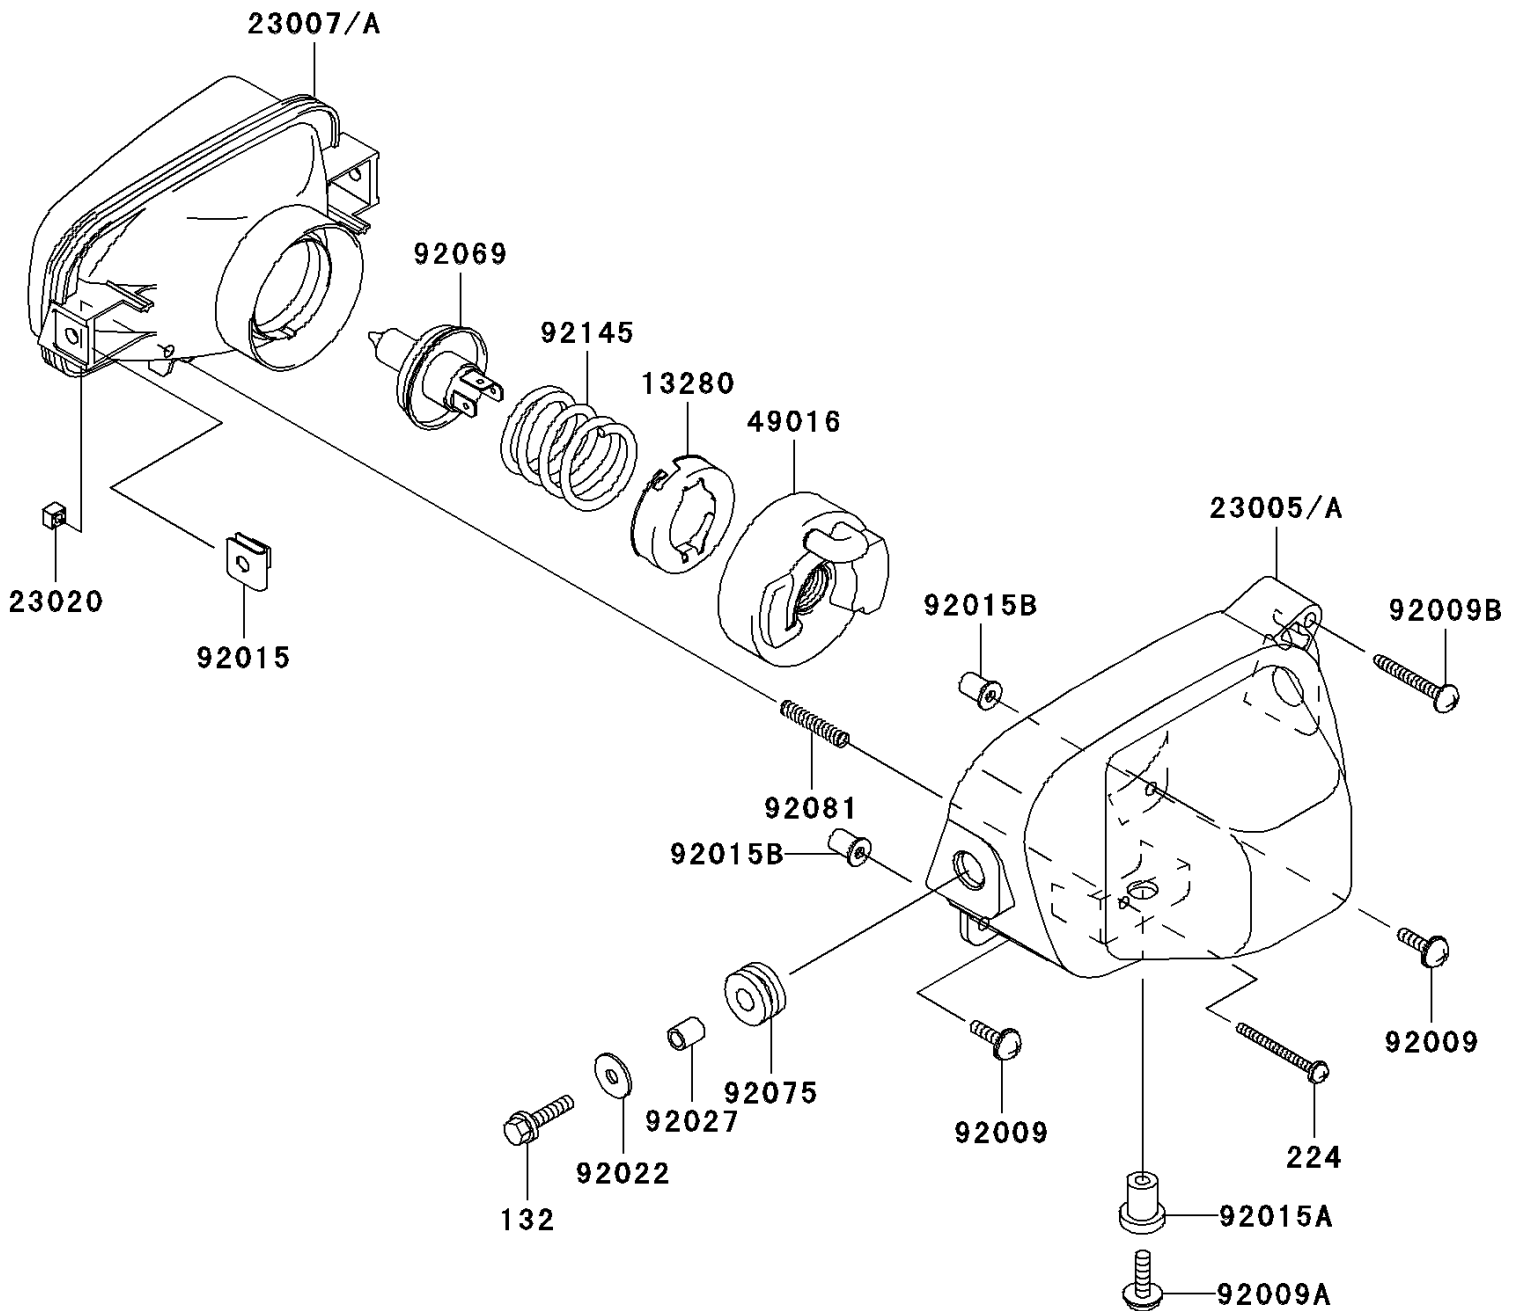

2006 Prairie 700 4x4 Team Green Special Edition PARTS DIAGRAM

Headlight(s)

F2710

2006 Prairie 700 4x4 Team Green Special Edition PARTS LIST

Headlight(s)

ITEM NAME	PART NUMBER	QUANTITY
BOLT-FLANGED-SMALL,6X25 (Ref # 132)	132H0625	4
SCREW-PAN-WP-CROS,4X45 (Ref # 224)	224D0445	2
HOLDER,BULB SETTING (Ref # 13280)	13280-1198	2
BODY-COMP-HEAD LAMP,LH (Ref # 23005)	23005-1180	1
BODY-COMP-HEAD LAMP,RH (Ref # 23005A)	23005-1181	1
LENS-COMP,HEAD LAMP,LH (Ref # 23007)	23007-1389	1
LENS-COMP,HEAD LAMP,RH (Ref # 23007A)	23007-1390	1
NUT,4MM,FOCUS ADJUST (Ref # 23020)	23020-018	2
COVER-SEAL,HEAD LAMP (Ref # 49016)	49016-1213	2
SCREW,5X16,BLACK (Ref # 92009)	92009-1654	4
SCREW,6X22 (Ref # 92009A)	92009-1664	2
SCREW,TAPPING,5X40 (Ref # 92009B)	92009-1928	2
NUT,6MM (Ref # 92015)	92015-1094	4
NUT,RUBBER,6MM (Ref # 92015A)	92015-1692	2
NUT,WELL,5MM (Ref # 92015B)	92015-1757	4
WASHER,6.5X20X1.6 (Ref # 92022)	92022-125	4
COLLAR,6.8X10X12 (Ref # 92027)	92027-162	4
BULB,12V 45/45W,T15 (Ref # 92069)	92069-1114	2
DAMPER (Ref # 92075)	92075-1690	4
SPRING,FOCUS ADJUST (Ref # 92081)	92081-1896	2
SPRING,BULB SETTING (Ref # 92145)	92145-1346	2